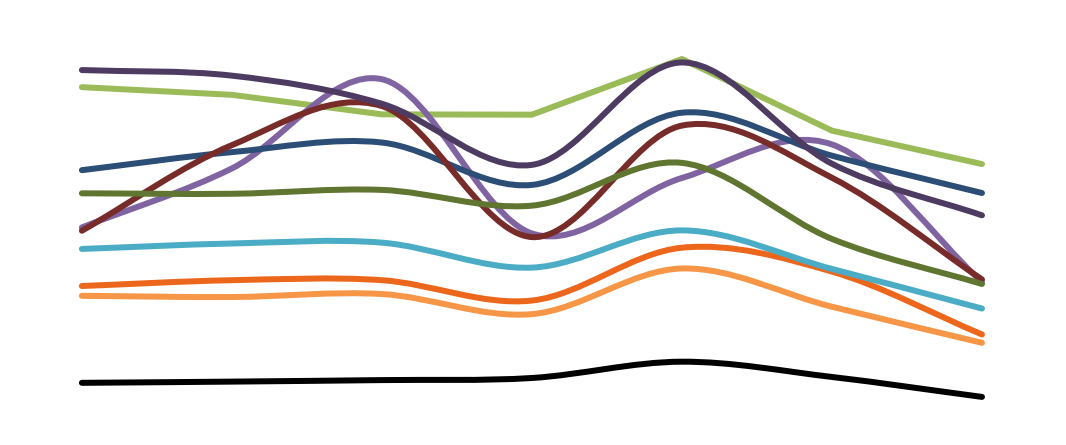

Pedestrian Counts by Weekday

140,000
120,000
100,000
80,000
60,000
40,000
20,000
0

	Monday	Tuesday	Wednesday	Thursday	Friday	Saturday	Sunday
125th St West	52,792	54,704	54,701	48,030	65,363	57,524	36,902
Frederick Douglas Blv	21,027	21,436	21,935	22,621	27,969	22,956	16,410
NE Cor. 125th / Malcolm X	118,031	115,499	109,053	109,006	127,267	103,762	92,797
NW Cor. 125th / Malcolm X	72,011	91,369	120,628	70,026	88,239	99,224	54,062
SE Cor. 125th / Malcolm X	64,951	66,738	67,019	58,834	71,041	58,396	45,401
SW Cor. 125th / Malcolm X	49,576	49,179	50,159	43,574	58,545	46,000	34,163
NE Cor. Malcolm X / 125th	90,793	96,709	99,862	85,954	109,651	95,546	83,299
NW Cor. Malcolm X / 125th	70,919	99,009	111,822	68,845	105,425	88,300	54,934
SE Cor. Malcolm X / 125th	83,206	83,050	84,319	79,163	93,185	68,245	53,460
SW Cor. Malcolm X / 125th	123,634	121,796	112,570	92,536	126,129	92,907	75,980