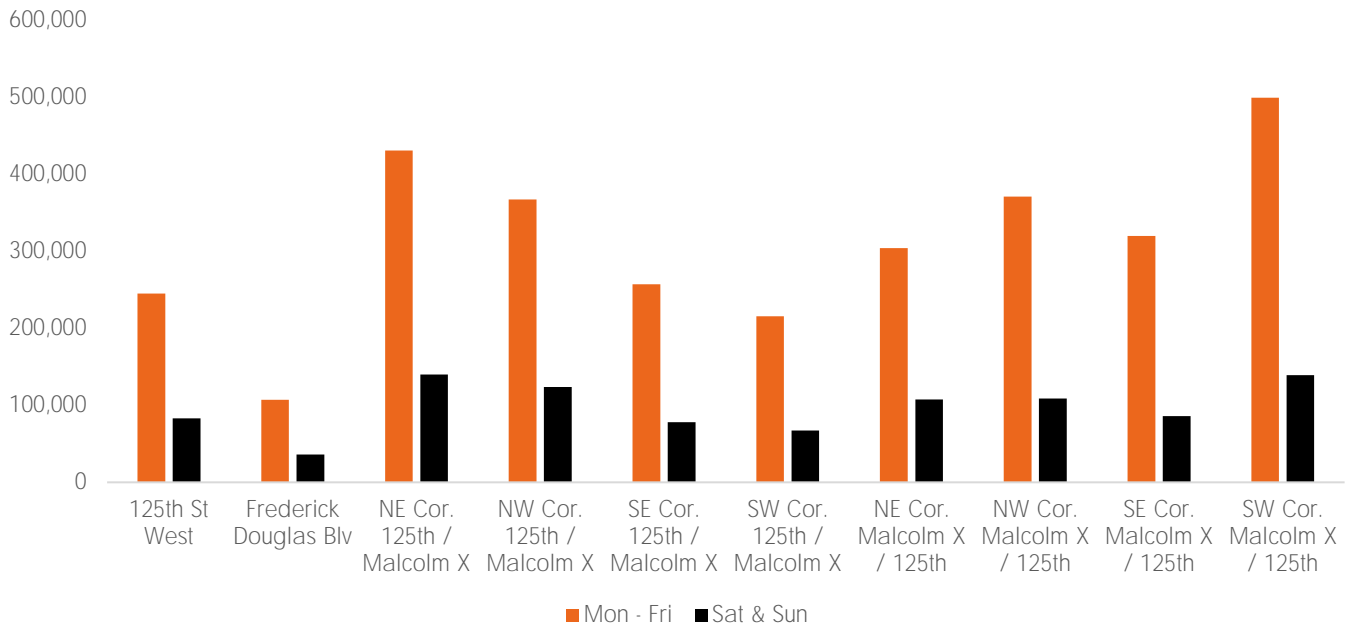

Pedestrian Counts 7am - 7pm

	Mon - Fri	Sat & Sun
125th St West	244,999	82,960
Frederick Douglas Blv	107,159	35,957
NE Cor. 125th / Malcolm X	430,455	139,745
NW Cor. 125th / Malcolm X	367,065	123,487
SE Cor. 125th / Malcolm X	256,965	78,167
SW Cor. 125th / Malcolm X	215,616	67,068
NE Cor. Malcolm X / 125th	303,987	107,655
NW Cor. Malcolm X / 125th	370,653	108,948
SE Cor. Malcolm X / 125th	319,686	85,980
SW Cor. Malcolm X / 125th	499,017	139,096

Pedestrian Counts by Day Part

	7am-11am	11am-2pm	2pm-6pm	6pm-12am
125th St West	67,213	109,732	123,675	62,987
Frederick Douglas Blv	37,876	42,422	53,446	18,769
NE Cor. 125th / Malcolm X	145,187	163,076	215,364	176,404
NW Cor. 125th / Malcolm X	95,039	133,705	214,807	130,259
SE Cor. 125th / Malcolm X	83,603	78,388	143,408	98,717
SW Cor. 125th / Malcolm X	47,967	93,719	116,431	65,202
NE Cor. Malcolm X / 125th	78,101	99,004	190,259	191,897
NW Cor. Malcolm X / 125th	106,983	130,588	200,434	137,314
SE Cor. Malcolm X / 125th	98,519	95,407	177,532	134,670
SW Cor. Malcolm X / 125th	232,669	166,882	199,461	118,086