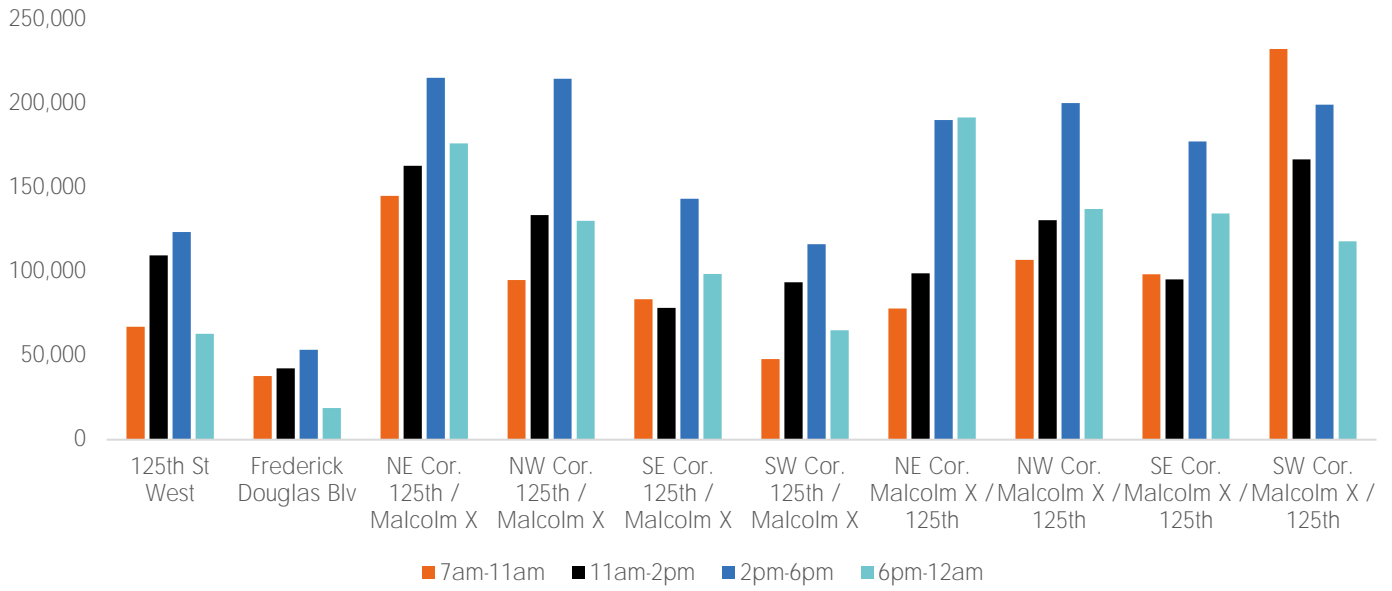

Pedestrian Counts 7am - 7pm

	Mon - Fri	Sat & Sun
125th St West	244,999	82,960
Frederick Douglas Blv	107,159	35,957
NE Cor. 125th / Malcolm X	430,455	139,745
NW Cor. 125th / Malcolm X	367,065	123,487
SE Cor. 125th / Malcolm X	256,965	78,167
SW Cor. 125th / Malcolm X	215,616	67,068
NE Cor. Malcolm X / 125th	303,987	107,655
NW Cor. Malcolm X / 125th	370,653	108,948
SE Cor. Malcolm X / 125th	319,686	85,980
SW Cor. Malcolm X / 125th	499,017	139,096

Pedestrian Counts by Day Part

	7am-11am	11am-2pm	2pm-6pm	6pm-12am
125th St West	67,213	109,732	123,675	62,987
Frederick Douglas Blv	37,876	42,422	53,446	18,769
NE Cor. 125th / Malcolm X	145,187	163,076	215,364	176,404
NW Cor. 125th / Malcolm X	95,039	133,705	214,807	130,259
SE Cor. 125th / Malcolm X	83,603	78,388	143,408	98,717
SW Cor. 125th / Malcolm X	47,967	93,719	116,431	65,202
NE Cor. Malcolm X / 125th	78,101	99,004	190,259	191,897
NW Cor. Malcolm X / 125th	106,983	130,588	200,434	137,314
SE Cor. Malcolm X / 125th	98,519	95,407	177,532	134,670
SW Cor. Malcolm X / 125th	232,669	166,882	199,461	118,086