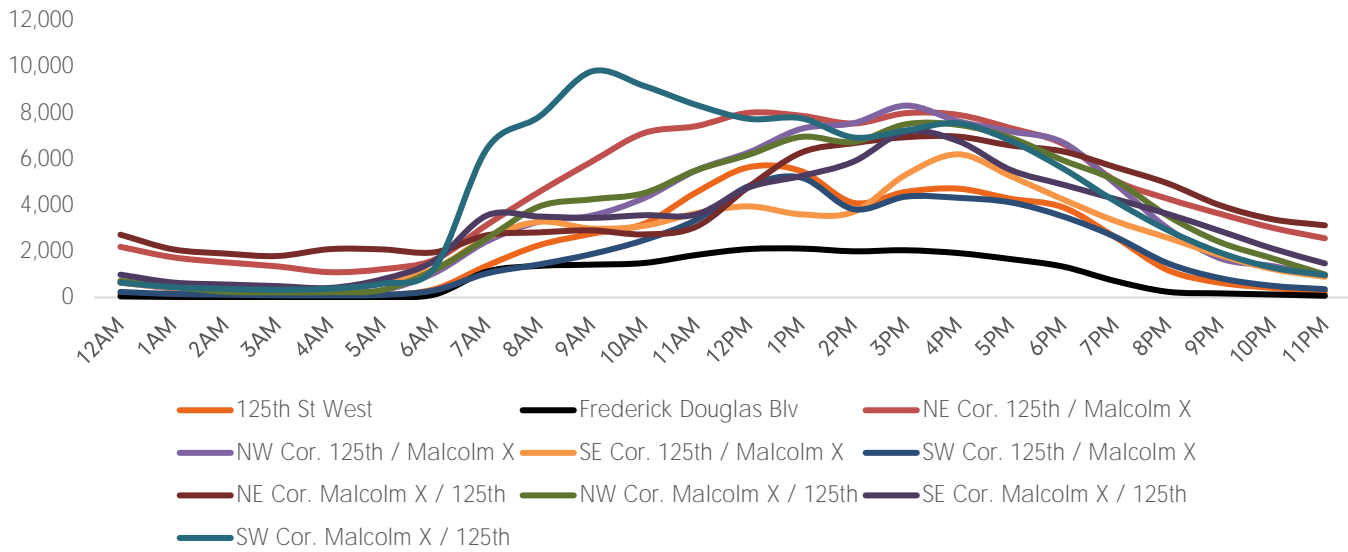

Average Pedestrian Counts by Hour

	125th St West	Frederick Douglas Blv	NE Cor. 125th / Malcolm X	NW Cor. 125th / Malcolm X	SE Cor. 125th / Malcolm X	SW Cor. 125th / Malcolm X	NE Cor. Malcolm X / 125th	NW Cor. Malcolm X / 125th	SE Cor. Malcolm X / 125th	SW Cor. Malcolm X / 125th
0:00	168	48	2,194	659	640	243	2,721	721	990	644
1:00	109	24	1,743	393	419	153	2,088	469	650	445
2:00	78	17	1,524	262	375	123	1,905	249	564	373
3:00	58	13	1,348	250	334	94	1,797	224	494	334
4:00	52	10	1,097	170	351	87	2,095	232	417	381
5:00	87	20	1,226	307	678	113	2,084	322	792	598
6:00	363	132	1,638	1,066	1,240	313	1,959	1,203	1,593	1,290
7:00	1,380	1,123	3,152	2,435	2,574	1,046	2,697	2,562	3,554	6,447
8:00	2,268	1,370	4,579	3,288	3,281	1,435	2,821	3,946	3,507	7,838
9:00	2,761	1,423	5,886	3,547	2,985	1,883	2,907	4,252	3,449	9,792
10:00	3,193	1,494	7,123	4,307	3,104	2,489	2,733	4,523	3,564	9,162
11:00	4,560	1,843	7,424	5,509	3,650	3,368	3,072	5,515	3,600	8,339
12:00	5,644	2,098	8,000	6,286	3,947	4,827	4,798	6,184	4,768	7,738
13:00	5,472	2,119	7,872	7,305	3,601	5,194	6,273	6,956	5,261	7,763
14:00	4,099	2,000	7,537	7,550	3,708	3,826	6,684	6,739	5,886	6,931
15:00	4,577	2,047	7,983	8,311	5,323	4,369	6,944	7,504	7,180	7,234
16:00	4,713	1,924	7,909	7,632	6,202	4,317	6,967	7,475	6,772	7,545
17:00	4,278	1,664	7,337	7,194	5,254	4,120	6,584	6,915	5,524	6,784
18:00	3,906	1,339	6,653	6,714	4,248	3,510	6,325	5,942	4,887	5,586
19:00	2,607	710	5,071	4,920	3,310	2,621	5,643	5,060	4,262	4,161
20:00	1,186	247	4,275	2,995	2,585	1,480	4,941	3,533	3,617	2,913
21:00	638	178	3,621	1,698	1,833	838	3,992	2,394	2,880	1,944
22:00	416	131	3,018	1,361	1,232	506	3,388	1,693	2,118	1,295
23:00	244	75	2,563	920	894	359	3,124	994	1,475	971