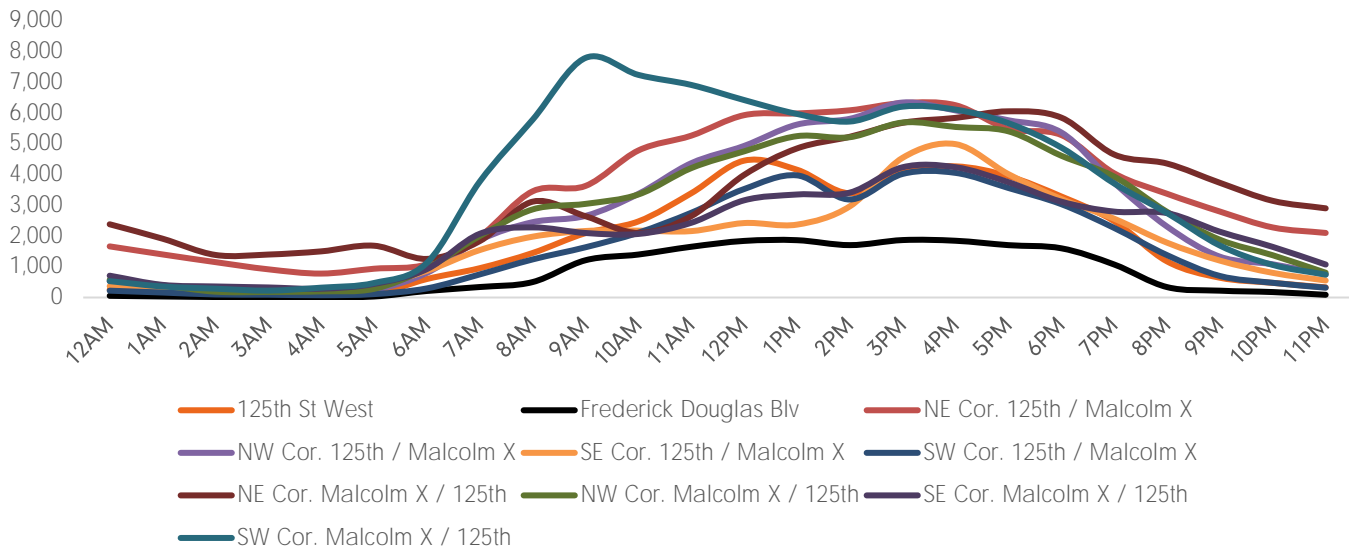

Average Pedestrian Counts by Hour

	125th St West	Frederick Douglas Blv	NE Cor. 125th / Malcolm X	NW Cor. 125th / Malcolm X	SE Cor. 125th / Malcolm X	SW Cor. 125th / Malcolm X	NE Cor. Malcolm X / 125th	NW Cor. Malcolm X / 125th	SE Cor. Malcolm X / 125th	SW Cor. Malcolm X / 125th
0:00	254	55	1,661	533	368	222	2,379	573	709	531
1:00	166	34	1,400	323	237	161	1,911	395	411	358
2:00	109	16	1,150	214	185	98	1,383	190	359	287
3:00	93	10	915	196	171	91	1,396	180	327	224
4:00	70	12	777	134	198	74	1,499	199	285	320
5:00	106	33	935	246	395	110	1,683	282	441	472
6:00	600	212	1,079	801	866	296	1,253	949	923	1,126
7:00	952	341	1,983	1,868	1,541	751	1,832	1,995	2,070	3,765
8:00	1,446	502	3,449	2,447	1,976	1,238	3,114	2,862	2,277	5,775
9:00	2,091	1,210	3,625	2,651	2,161	1,632	2,640	3,042	2,095	7,783
10:00	2,472	1,396	4,776	3,365	2,172	2,105	2,098	3,347	2,065	7,232
11:00	3,387	1,649	5,258	4,363	2,157	2,752	2,642	4,203	2,428	6,905
12:00	4,446	1,839	5,922	4,923	2,419	3,523	3,982	4,747	3,157	6,415
13:00	4,151	1,862	5,979	5,617	2,368	3,968	4,843	5,242	3,347	5,963
14:00	3,383	1,702	6,081	5,805	2,962	3,184	5,222	5,207	3,408	5,716
15:00	4,084	1,866	6,315	6,334	4,540	4,015	5,675	5,684	4,232	6,201
16:00	4,261	1,843	6,245	6,077	4,982	4,048	5,835	5,540	4,232	6,104
17:00	3,940	1,701	5,475	5,757	4,006	3,557	6,048	5,397	3,746	5,661
18:00	3,282	1,598	5,277	5,362	3,199	3,032	5,843	4,605	3,114	4,870
19:00	2,481	1,072	4,033	3,725	2,559	2,259	4,644	3,926	2,790	3,704
20:00	1,172	338	3,369	2,302	1,780	1,376	4,351	2,780	2,741	2,743
21:00	642	222	2,792	1,325	1,199	699	3,725	1,876	2,137	1,686
22:00	476	177	2,276	1,078	800	477	3,140	1,372	1,643	1,058
23:00	329	87	2,097	748	552	318	2,896	805	1,071	743