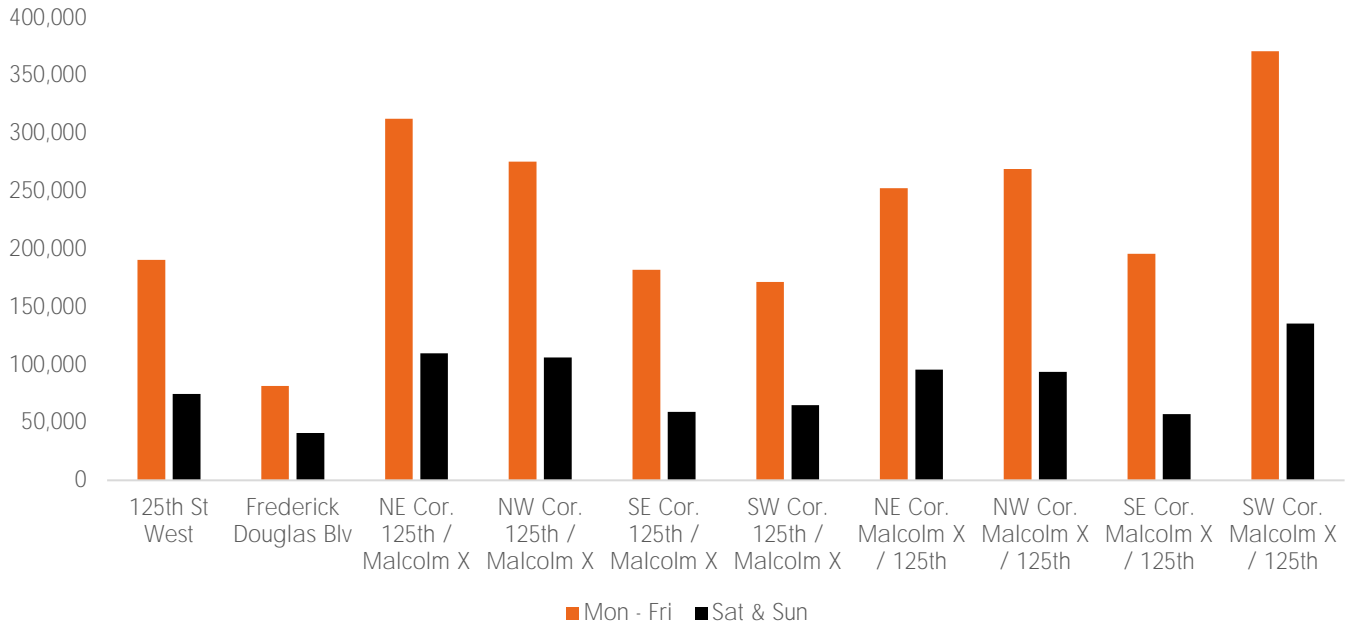

Pedestrian Counts 7am - 7pm

	Mon - Fri	Sat & Sun
125th St West	190,580	74,682
Frederick Douglas Blv	81,606	40,951
NE Cor. 125th / Malcolm X	312,797	109,893
NW Cor. 125th / Malcolm X	275,688	106,301
SE Cor. 125th / Malcolm X	182,111	59,263
SW Cor. 125th / Malcolm X	171,580	65,057
NE Cor. Malcolm X / 125th	252,627	95,787
NW Cor. Malcolm X / 125th	269,306	93,787
SE Cor. Malcolm X / 125th	195,994	57,187
SW Cor. Malcolm X / 125th	371,161	135,558

Pedestrian Counts by Day Part

	7am-11am	11am-2pm	2pm-6pm	6pm-12am
125th St West	48,728	83,883	109,678	58,676
Frederick Douglas Blv	24,143	37,444	49,781	24,463
NE Cor. 125th / Malcolm X	96,827	120,112	168,812	138,910
NW Cor. 125th / Malcolm X	72,326	104,323	167,809	101,788
SE Cor. 125th / Malcolm X	54,949	48,604	115,427	70,624
SW Cor. 125th / Malcolm X	40,079	71,703	103,634	57,129
NE Cor. Malcolm X / 125th	67,787	80,269	159,456	172,191
NW Cor. Malcolm X / 125th	78,720	99,344	152,794	107,555
SE Cor. Malcolm X / 125th	59,548	62,516	109,322	94,470
SW Cor. Malcolm X / 125th	171,881	134,976	165,773	103,631