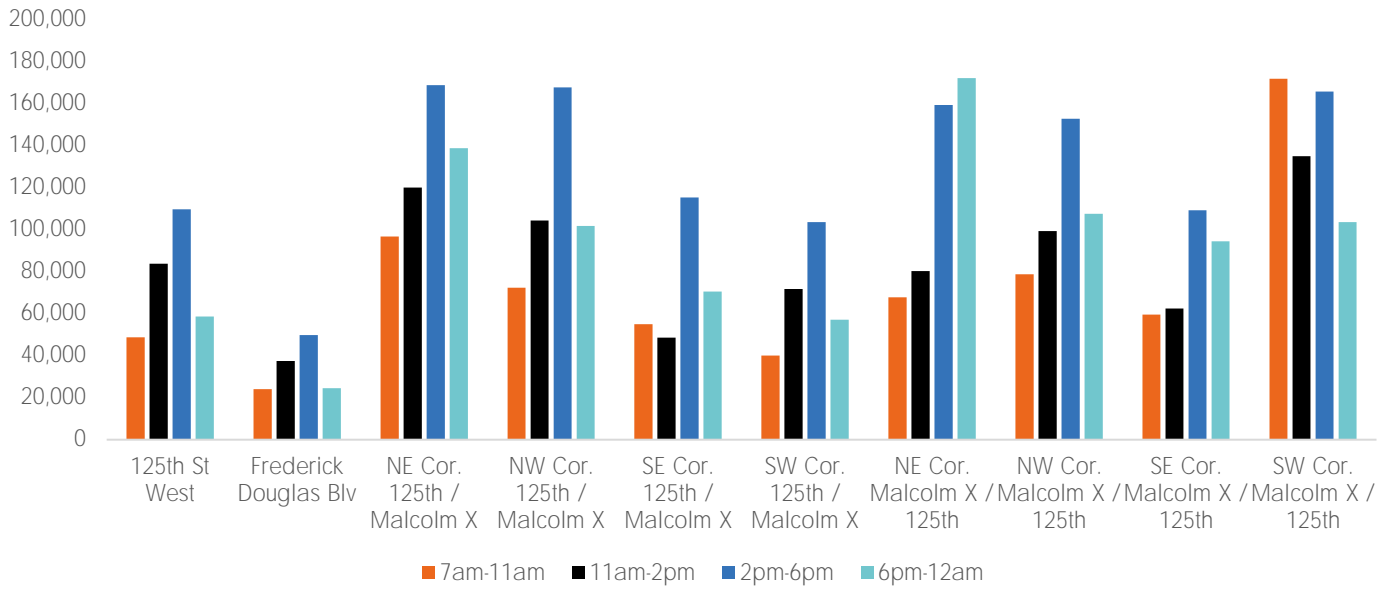

Pedestrian Counts 7am - 7pm

	Mon - Fri	Sat & Sun
125th St West	190,580	74,682
Frederick Douglas Blv	81,606	40,951
NE Cor. 125th / Malcolm X	312,797	109,893
NW Cor. 125th / Malcolm X	275,688	106,301
SE Cor. 125th / Malcolm X	182,111	59,263
SW Cor. 125th / Malcolm X	171,580	65,057
NE Cor. Malcolm X / 125th	252,627	95,787
NW Cor. Malcolm X / 125th	269,306	93,787
SE Cor. Malcolm X / 125th	195,994	57,187
SW Cor. Malcolm X / 125th	371,161	135,558

Pedestrian Counts by Day Part

	7am-11am	11am-2pm	2pm-6pm	6pm-12am
125th St West	48,728	83,883	109,678	58,676
Frederick Douglas Blv	24,143	37,444	49,781	24,463
NE Cor. 125th / Malcolm X	96,827	120,112	168,812	138,910
NW Cor. 125th / Malcolm X	72,326	104,323	167,809	101,788
SE Cor. 125th / Malcolm X	54,949	48,604	115,427	70,624
SW Cor. 125th / Malcolm X	40,079	71,703	103,634	57,129
NE Cor. Malcolm X / 125th	67,787	80,269	159,456	172,191
NW Cor. Malcolm X / 125th	78,720	99,344	152,794	107,555
SE Cor. Malcolm X / 125th	59,548	62,516	109,322	94,470
SW Cor. Malcolm X / 125th	171,881	134,976	165,773	103,631