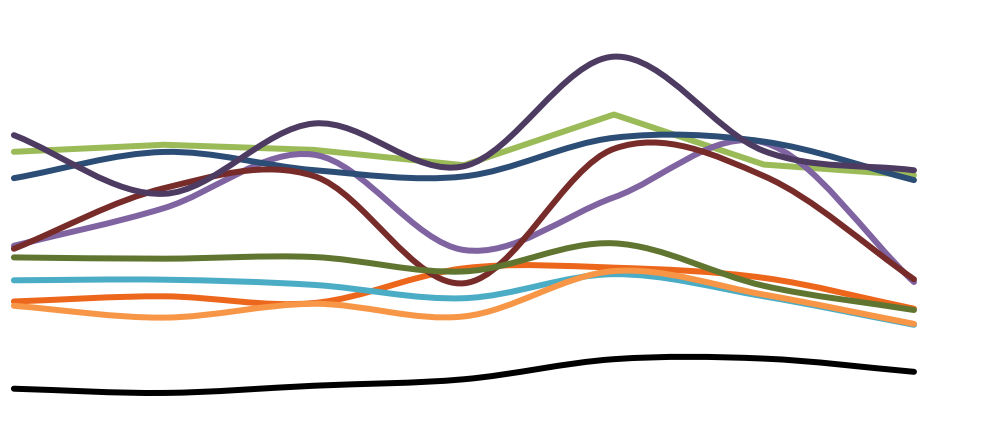

Pedestrian Counts by Weekday

120,000
100,000
80,000
60,000
40,000
20,000
0

	Monday	Tuesday	Wednesday	Thursday	Friday	Saturday	Sunday
125th St West	40,905	42,356	40,465	50,230	50,409	47,529	38,861
Frederick Douglas Blv	16,374	15,186	17,212	19,028	24,679	24,841	21,122
NE Cor. 125th / Malcolm X	83,006	84,992	83,575	79,232	93,472	79,423	76,384
NW Cor. 125th / Malcolm X	56,567	67,145	82,172	55,374	70,181	85,577	46,364
SE Cor. 125th / Malcolm X	46,855	47,029	45,566	41,818	48,582	42,348	34,346
SW Cor. 125th / Malcolm X	39,690	36,364	40,268	36,703	49,455	42,827	34,604
NE Cor. Malcolm X / 125th	75,573	82,952	77,822	76,067	86,933	85,856	75,030
NW Cor. Malcolm X / 125th	55,728	72,755	76,165	46,022	83,834	76,162	47,131
SE Cor. Malcolm X / 125th	53,299	52,938	53,402	49,350	57,255	45,299	38,503
SW Cor. Malcolm X / 125th	87,674	71,181	90,949	78,932	109,741	83,215	77,789