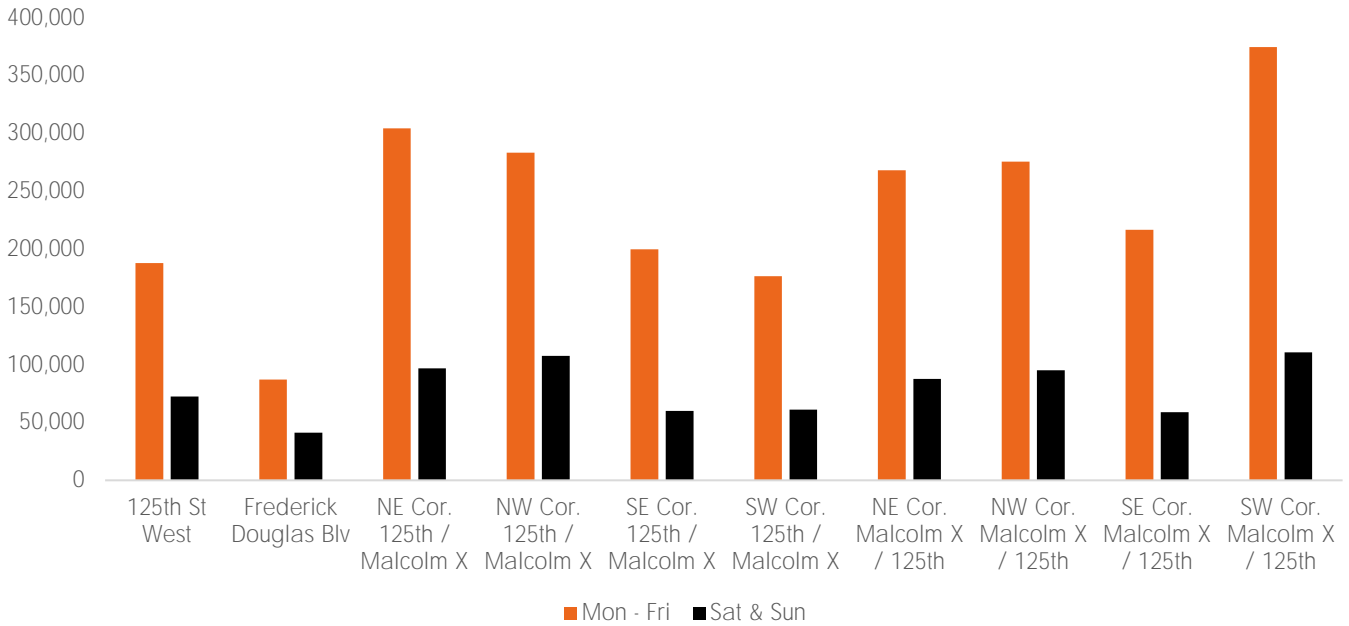

Pedestrian Counts 7am - 7pm

	Mon - Fri	Sat & Sun
125th St West	187,797	72,501
Frederick Douglas Blv	87,200	41,339
NE Cor. 125th / Malcolm X	304,431	96,768
NW Cor. 125th / Malcolm X	283,442	107,768
SE Cor. 125th / Malcolm X	199,746	60,160
SW Cor. 125th / Malcolm X	176,540	61,041
NE Cor. Malcolm X / 125th	268,108	87,852
NW Cor. Malcolm X / 125th	275,702	95,273
SE Cor. Malcolm X / 125th	216,609	58,978
SW Cor. Malcolm X / 125th	374,804	110,808

Pedestrian Counts by Day Part

	7am-11am	11am-2pm	2pm-6pm	6pm-12am
125th St West	50,651	74,649	112,139	61,870
Frederick Douglas Blv	25,228	38,479	53,470	27,815
NE Cor. 125th / Malcolm X	94,068	107,110	162,892	132,931
NW Cor. 125th / Malcolm X	74,638	106,696	171,670	104,033
SE Cor. 125th / Malcolm X	59,919	57,151	117,983	85,520
SW Cor. 125th / Malcolm X	43,542	66,908	104,567	62,906
NE Cor. Malcolm X / 125th	68,178	86,182	160,088	177,343
NW Cor. Malcolm X / 125th	79,602	101,040	157,052	110,185
SE Cor. Malcolm X / 125th	67,463	68,682	114,874	102,518
SW Cor. Malcolm X / 125th	165,156	122,148	164,119	108,585