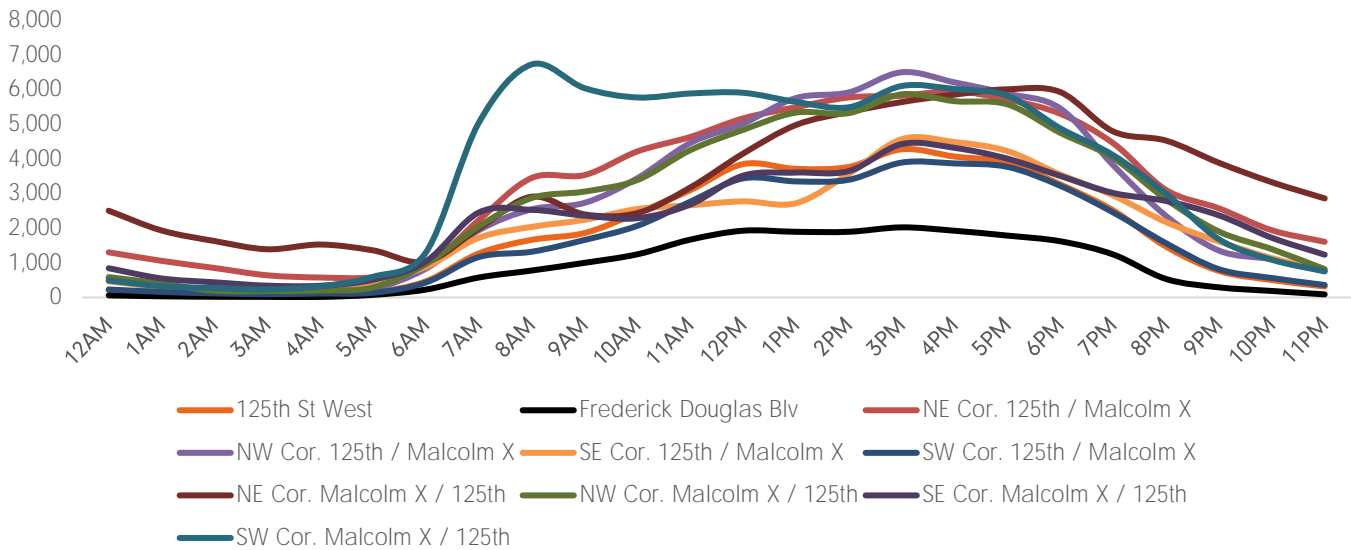

Average Pedestrian Counts by Hour

	125th St West	Frederick Douglas Blv	NE Cor. 125th / Malcolm X	NW Cor. 125th / Malcolm X	SE Cor. 125th / Malcolm X	SW Cor. 125th / Malcolm X	NE Cor. Malcolm X / 125th	NW Cor. Malcolm X / 125th	SE Cor. Malcolm X / 125th	SW Cor. Malcolm X / 125th
0:00	215	61	1,305	557	469	232	2,507	589	845	490
1:00	131	35	1,059	336	292	160	1,936	404	551	327
2:00	98	22	852	220	231	119	1,631	195	439	274
3:00	73	18	642	203	217	97	1,393	184	342	232
4:00	68	17	577	140	242	115	1,529	203	340	324
5:00	147	78	585	253	461	137	1,362	293	513	598
6:00	468	229	895	833	886	434	1,033	967	1,043	1,301
7:00	1,270	577	2,234	1,940	1,723	1,168	1,991	2,050	2,453	5,043
8:00	1,664	779	3,452	2,546	2,039	1,322	2,910	2,872	2,531	6,729
9:00	1,862	1,001	3,535	2,732	2,243	1,661	2,400	3,059	2,364	6,045
10:00	2,440	1,248	4,218	3,445	2,555	2,070	2,438	3,392	2,290	5,776
11:00	3,098	1,671	4,635	4,459	2,663	2,767	3,176	4,254	2,685	5,890
12:00	3,852	1,929	5,171	5,022	2,777	3,439	4,155	4,841	3,519	5,911
13:00	3,715	1,897	5,495	5,760	2,724	3,352	4,981	5,339	3,608	5,648
14:00	3,770	1,898	5,776	5,922	3,569	3,400	5,356	5,324	3,652	5,493
15:00	4,281	2,026	5,825	6,504	4,572	3,897	5,643	5,867	4,430	6,108
16:00	4,069	1,928	5,953	6,212	4,487	3,871	5,858	5,669	4,320	6,021
17:00	3,900	1,787	5,716	5,886	4,226	3,771	6,012	5,575	4,008	5,823
18:00	3,266	1,623	5,304	5,458	3,550	3,223	5,930	4,754	3,510	4,884
19:00	2,515	1,243	4,455	3,819	2,949	2,455	4,795	4,031	3,017	4,109
20:00	1,468	535	3,104	2,355	2,177	1,566	4,530	2,835	2,787	2,995
21:00	768	294	2,575	1,355	1,617	817	3,890	1,905	2,371	1,682
22:00	504	189	1,942	1,103	1,137	563	3,329	1,396	1,725	1,091
23:00	319	91	1,609	771	788	362	2,861	819	1,235	752