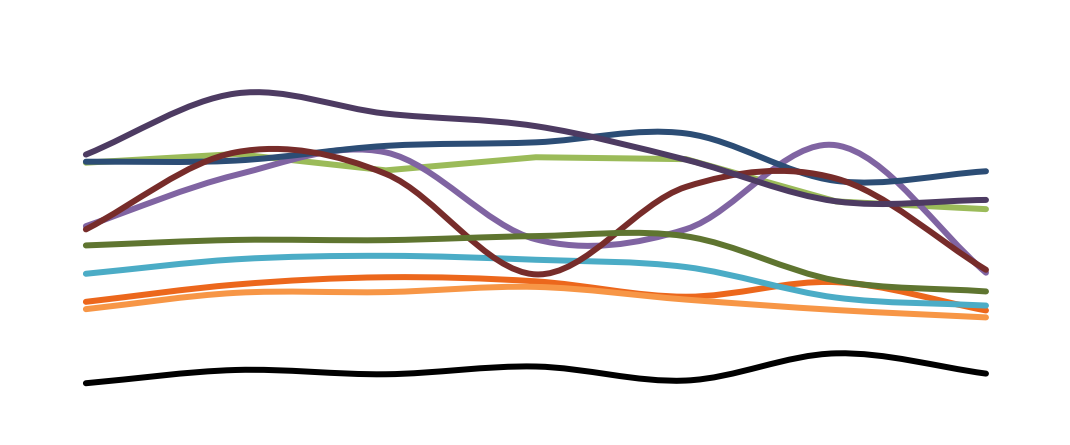

Pedestrian Counts by Weekday

120,000
100,000
80,000
60,000
40,000
20,000
0

	Monday	Tuesday	Wednesday	Thursday	Friday	Saturday	Sunday
125th St West	40,809	45,664	47,718	46,553	42,241	46,342	38,378
Frederick Douglas Blv	17,917	21,641	20,439	22,613	18,668	26,319	20,617
NE Cor. 125th / Malcolm X	79,952	82,361	77,762	81,467	80,933	69,068	66,865
NW Cor. 125th / Malcolm X	62,079	76,484	82,815	58,381	61,233	84,834	48,997
SE Cor. 125th / Malcolm X	48,691	52,755	53,739	52,628	50,582	42,006	39,759
SW Cor. 125th / Malcolm X	38,742	43,336	43,539	45,001	41,436	38,503	36,423
NE Cor. Malcolm X / 125th	80,199	80,531	84,652	85,649	88,152	74,825	77,520
NW Cor. Malcolm X / 125th	61,169	82,851	76,774	48,522	73,121	75,492	49,800
SE Cor. Malcolm X / 125th	56,666	58,206	58,147	59,289	59,227	46,794	43,719
SW Cor. Malcolm X / 125th	82,213	99,389	93,728	90,196	80,765	69,074	69,457