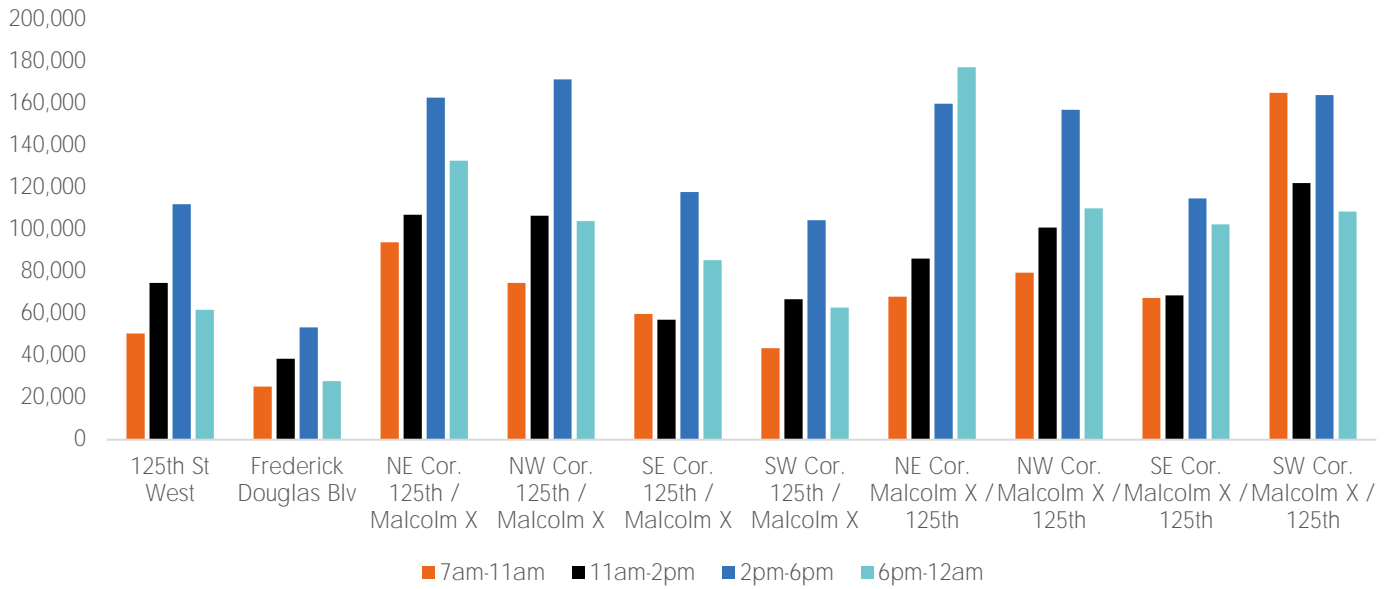

Pedestrian Counts 7am - 7pm

	Mon - Fri	Sat & Sun
125th St West	187,797	72,501
Frederick Douglas Blv	87,200	41,339
NE Cor. 125th / Malcolm X	304,431	96,768
NW Cor. 125th / Malcolm X	283,442	107,768
SE Cor. 125th / Malcolm X	199,746	60,160
SW Cor. 125th / Malcolm X	176,540	61,041
NE Cor. Malcolm X / 125th	268,108	87,852
NW Cor. Malcolm X / 125th	275,702	95,273
SE Cor. Malcolm X / 125th	216,609	58,978
SW Cor. Malcolm X / 125th	374,804	110,808

Pedestrian Counts by Day Part

	7am-11am	11am-2pm	2pm-6pm	6pm-12am
125th St West	50,651	74,649	112,139	61,870
Frederick Douglas Blv	25,228	38,479	53,470	27,815
NE Cor. 125th / Malcolm X	94,068	107,110	162,892	132,931
NW Cor. 125th / Malcolm X	74,638	106,696	171,670	104,033
SE Cor. 125th / Malcolm X	59,919	57,151	117,983	85,520
SW Cor. 125th / Malcolm X	43,542	66,908	104,567	62,906
NE Cor. Malcolm X / 125th	68,178	86,182	160,088	177,343
NW Cor. Malcolm X / 125th	79,602	101,040	157,052	110,185
SE Cor. Malcolm X / 125th	67,463	68,682	114,874	102,518
SW Cor. Malcolm X / 125th	165,156	122,148	164,119	108,585