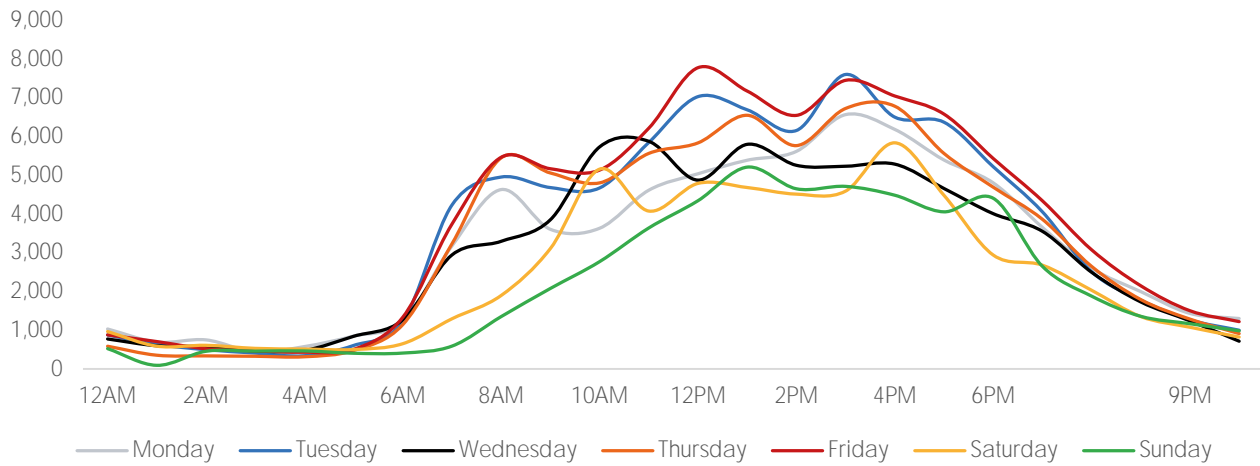

Visitors by Day (All Locations)

% Share of Visitors by Day

Visitors by Day Part - Weekend

Visitors by Day Part - Weekday

Day Parts are calculated using the following time periods:
 Morning 06:00AM - 10:59AM
 Lunch 11:00AM - 1:59PM
 Afternoon 2:00PM - 4:59PM
 Early Evening 5:00PM - 7:59PM
 Evening 8:00PM - 11:59PM

Long Term Trend by Week

Visitors by Hour

	Monday	Tuesday	Wednesday	Thursday	Friday	Saturday	Sunday
6:00	1,229	1,222	1,265	1,143	1,334	651	410
7:00	3,176	4,230	2,942	3,230	3,738	1,295	589
8:00	4,629	4,952	3,294	5,447	5,463	1,896	1,351
9:00	3,603	4,680	3,850	5,057	5,166	3,107	2,077
10:00	3,630	4,670	5,729	4,801	5,131	5,156	2,769
11:00	4,612	5,844	5,874	5,562	6,213	4,074	3,638
12:00	5,036	7,027	4,872	5,833	7,774	4,788	4,341
13:00	5,386	6,687	5,796	6,546	7,171	4,682	5,208
14:00	5,614	6,153	5,255	5,763	6,543	4,511	4,649
15:00	6,563	7,599	5,231	6,722	7,448	4,589	4,711
16:00	6,181	6,498	5,285	6,780	7,043	5,835	4,483
17:00	5,391	6,367	4,656	5,561	6,576	4,480	4,054
18:00	4,802	5,219	4,007	4,691	5,432	2,940	4,405
19:00	3,653	4,055	3,552	3,862	4,339	2,678	2,648
20:00	2,602	2,508	2,495	2,647	3,075	2,030	1,879
21:00	1,996	1,774	1,729	1,790	2,146	1,351	1,358
22:00	1,432	1,266	1,240	1,286	1,502	1,076	1,167
23:00	1,301	999	715	912	1,221	823	984