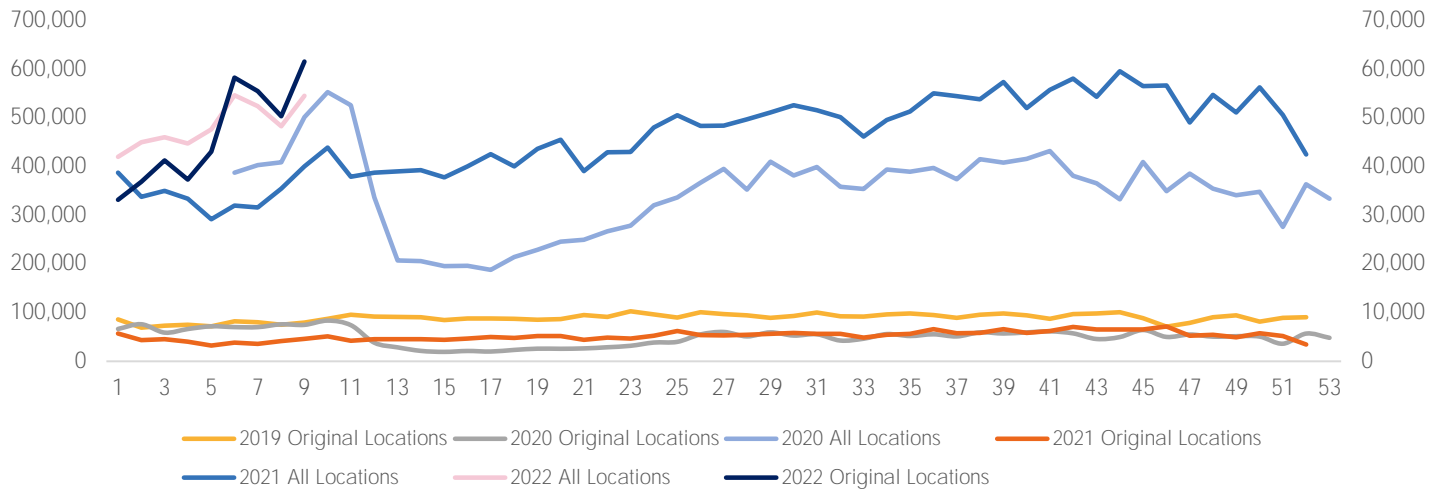

Footfall Report 125th St BID

Visitor Totals

	Current Week	Previous Week	WoW % Change	2020	% v 2020 Change	2019	% v 2019 Change
Total Visitors	515,452	544,757	-5.4%	438,947	17.4%	95,364	440.5%

Key Stats

Friday was the busiest day this week with a total of 90,826 visits. The busiest hour was at 11:00 AM on Friday with 7,774 visits.
The busiest location was SW Cor. Of Malcolm X & 125th with a total of 86,065 visits.

Visitors by Day (All Locations)

% Share of Visitors by Day

Visitors by Day Part - Weekend

Visitors by Day Part - Weekday

Day Parts are calculated using the following time periods:
 Morning 06:00AM - 10:59AM
 Lunch 11:00AM - 1:59PM
 Afternoon 2:00PM - 4:59PM
 Early Evening 5:00PM - 7:59PM
 Evening 8:00PM - 11:59PM

Long Term Trend by Week

Visitors by Hour

	Monday	Tuesday	Wednesday	Thursday	Friday	Saturday	Sunday
6:00	1,229	1,222	1,265	1,143	1,334	651	410
7:00	3,176	4,230	2,942	3,230	3,738	1,295	589
8:00	4,629	4,952	3,294	5,447	5,463	1,896	1,351
9:00	3,603	4,680	3,850	5,057	5,166	3,107	2,077
10:00	3,630	4,670	5,729	4,801	5,131	5,156	2,769
11:00	4,612	5,844	5,874	5,562	6,213	4,074	3,638
12:00	5,036	7,027	4,872	5,833	7,774	4,788	4,341
13:00	5,386	6,687	5,796	6,546	7,171	4,682	5,208
14:00	5,614	6,153	5,255	5,763	6,543	4,511	4,649
15:00	6,563	7,599	5,231	6,722	7,448	4,589	4,711
16:00	6,181	6,498	5,285	6,780	7,043	5,835	4,483
17:00	5,391	6,367	4,656	5,561	6,576	4,480	4,054
18:00	4,802	5,219	4,007	4,691	5,432	2,940	4,405
19:00	3,653	4,055	3,552	3,862	4,339	2,678	2,648
20:00	2,602	2,508	2,495	2,647	3,075	2,030	1,879
21:00	1,996	1,774	1,729	1,790	2,146	1,351	1,358
22:00	1,432	1,266	1,240	1,286	1,502	1,076	1,167
23:00	1,301	999	715	912	1,221	823	984