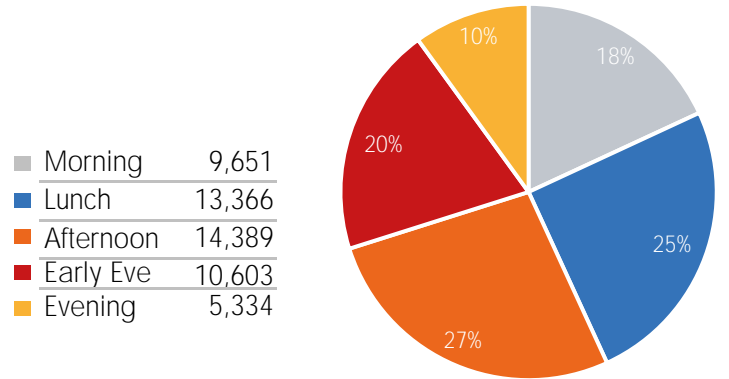

Footfall Report 125th St BID

Visitor Totals

	Current Week	Previous Week	WoW % Change	2020	% v 2020 Change	2019	% v 2019 Change
Total Visitors	515,452	544,757	-5.4%	438,947	17.4%	95,364	440.5%

Key Stats

Friday was the busiest day this week with a total of 90,826 visits. The busiest hour was at 11:00 AM on Friday with 7,774 visits.
The busiest location was SW Cor. Of Malcolm X & 125th with a total of 86,065 visits.

Visitors by Day (Original Locations)

	Monday	Tuesday	Wednesday	Thursday	Friday	Saturday	Sunday	Total
Current Week	6,663	8,003	5,369	8,881	10,243	6,689	5,916	51,764
Previous Week	8,994	6,679	10,078	11,026	10,395	8,875	5,475	61,522
2020	5,906	7,026	7,355	7,936	9,492	7,495	6,063	51,273
2019	14,299	12,117	13,194	15,190	13,547	15,658	11,359	95,364
% Change WoW	-25.9%	19.8%	-17.4%	-19.5%	-1.5%	-24.6%	8.1%	-15.9%
% v 2020 Change	12.8%	13.9%	-27.0%	11.9%	7.9%	-10.8%	-2.4%	1.0%
% v 2019 Change	-53.4%	-34.0%	-59.3%	-41.5%	-24.4%	-57.3%	-47.9%	-45.7%

Weather (High/Low F)

	Monday	Tuesday	Wednesday	Thursday	Friday	Saturday	Sunday
This Week	66 / 43	63 / 45	63 / 48	64 / 41	64 / 39	55 / 50	64 / 46
Last Week	63 / 46	61 / 48	55 / 50	55 / 45	57 / 41	57 / 43	55 / 45

Visitors by Day (All Locations)

% Share of Visitors by Day

Visitors by Day Part - Weekend

Visitors by Day Part - Weekday

Day Parts are calculated using the following time periods:
 Morning 06:00AM - 10:59AM
 Lunch 11:00AM - 1:59PM
 Afternoon 2:00PM - 4:59PM
 Early Evening 5:00PM - 7:59PM
 Evening 8:00PM - 11:59PM