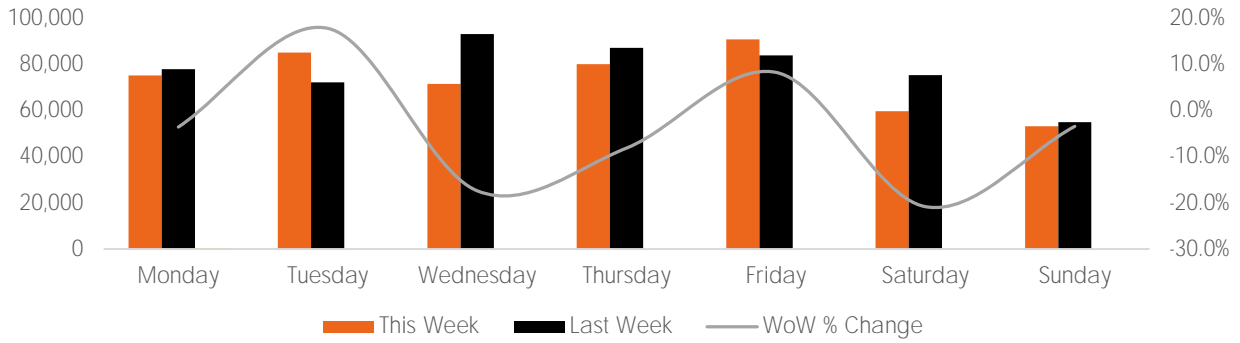

Visitors by Day (All Locations)