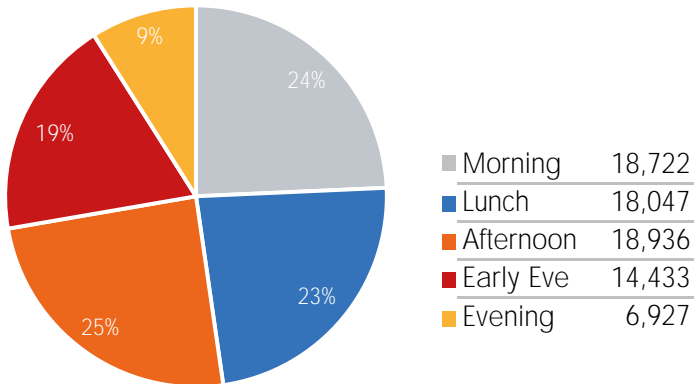

Footfall Report 125th St BID

Visitor Totals

	Current Week	Previous Week	WoW % Change	2020	% v 2020 Change	2019	% v 2019 Change
Total Visitors	515,452	544,757	-5.4%	438,947	17.4%	95,364	440.5%

Key Stats

Friday was the busiest day this week with a total of 90,826 visits. The busiest hour was at 11:00 AM on Friday with 7,774 visits.
The busiest location was SW Cor. Of Malcolm X & 125th with a total of 86,065 visits.

Visitors by Day (All Locations)

% Share of Visitors by Day

Visitors by Day Part - Weekend

Visitors by Day Part - Weekday

Day Parts are calculated using the following time periods:
 Morning 06:00AM - 10:59AM
 Lunch 11:00AM - 1:59PM
 Afternoon 2:00PM - 4:59PM
 Early Evening 5:00PM - 7:59PM
 Evening 8:00PM - 11:59PM

Long Term Trend by Week

Visitors by Hour

	Monday	Tuesday	Wednesday	Thursday	Friday	Saturday	Sunday
6:00	1,229	1,222	1,265	1,143	1,334	651	410
7:00	3,176	4,230	2,942	3,230	3,738	1,295	589
8:00	4,629	4,952	3,294	5,447	5,463	1,896	1,351
9:00	3,603	4,680	3,850	5,057	5,166	3,107	2,077
10:00	3,630	4,670	5,729	4,801	5,131	5,156	2,769
11:00	4,612	5,844	5,874	5,562	6,213	4,074	3,638
12:00	5,036	7,027	4,872	5,833	7,774	4,788	4,341
13:00	5,386	6,687	5,796	6,546	7,171	4,682	5,208
14:00	5,614	6,153	5,255	5,763	6,543	4,511	4,649
15:00	6,563	7,599	5,231	6,722	7,448	4,589	4,711
16:00	6,181	6,498	5,285	6,780	7,043	5,835	4,483
17:00	5,391	6,367	4,656	5,561	6,576	4,480	4,054
18:00	4,802	5,219	4,007	4,691	5,432	2,940	4,405
19:00	3,653	4,055	3,552	3,862	4,339	2,678	2,648
20:00	2,602	2,508	2,495	2,647	3,075	2,030	1,879
21:00	1,996	1,774	1,729	1,790	2,146	1,351	1,358
22:00	1,432	1,266	1,240	1,286	1,502	1,076	1,167
23:00	1,301	999	715	912	1,221	823	984