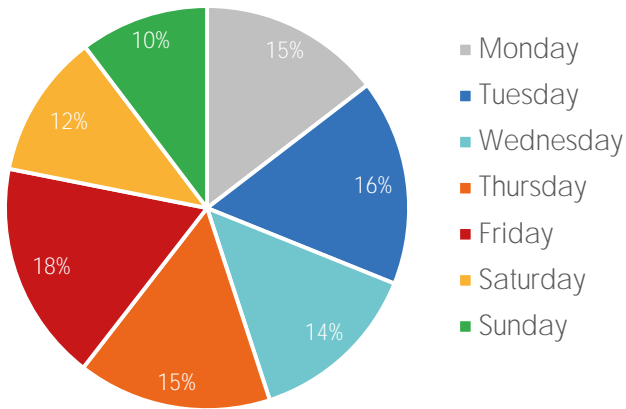

% Share of Visitors by Day