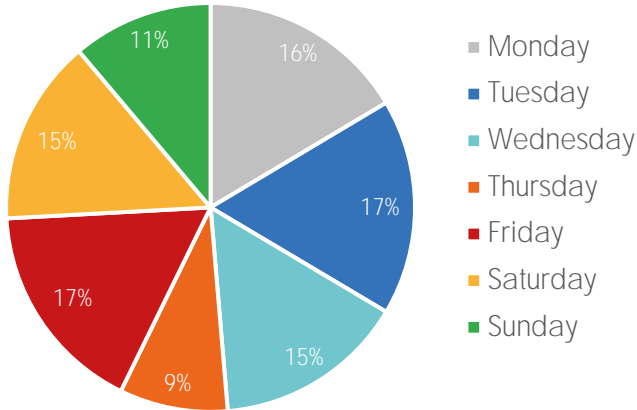

Visitor Totals

	Current Week	Previous Week	WoW % Change	2020	% v 2020 Change	2019	% v 2019 Change
Total Visitors	506,925	569,784	-11.0%	387,397	30.9%	95,364	431.6%

Key Stats

Tuesday was the busiest day this week with a total of 86,652 visits. The busiest hour was at 3:00 PM on Monday with 8,080 visits. The busiest location was SW Cor. Of Malcolm X & 125th with a total of 78,780 visits.

Note: Original Locations include 125th St and Frederick Douglas Blvd; NE.

Visitors by Day (All Locations)

	Monday	Tuesday	Wednesday	Thursday	Friday	Saturday	Sunday	Total
Current Week	83,353	86,652	76,646	43,493	85,715	74,585	56,481	506,925
Previous Week	80,528	90,055	99,507	65,429	94,737	76,927	62,601	569,784
Change WoW	2,825	-3,403	-22,861	-21,936	-9,022	-2,342	-6,120	-62,859
% Change WoW	3.5%	-3.8%	-17.4%	-33.5%	-9.5%	-3.0%	-9.8%	-11.0%
2020	54,425	57,831	56,506	57,494	66,368	54,012	40,761	387,397
% v 2020 Change	53.2%	49.8%	35.6%	-24.4%	29.2%	38.1%	38.6%	30.9%
2019	14,299	12,117	13,194	15,190	13,547	15,658	11,359	95,364
% v 2019 Change	482.9%	615.1%	480.9%	186.3%	532.7%	376.3%	397.2%	431.6%

Visitors by Day (Original Locations)

	Monday	Tuesday	Wednesday	Thursday	Friday	Saturday	Sunday	Total
Current Week	8,297	8,593	6,665	4,012	8,704	7,973	5,631	49,875
Previous Week	8,086	9,596	10,449	5,598	10,628	7,952	6,124	58,433
2020	7,976	5,740	5,677	7,765	7,224	6,128	5,034	45,544
2019	14,299	12,117	13,194	15,190	13,547	15,658	11,359	95,364
% Change WoW	2.6%	-10.5%	-17.4%	-28.3%	-18.1%	0.3%	-8.1%	-14.6%
% v 2020 Change	4.0%	49.7%	17.4%	-48.3%	20.5%	30.1%	11.9%	9.5%
% v 2019 Change	-42.0%	-29.1%	-49.5%	-73.6%	-35.7%	-49.1%	-50.4%	-47.7%

Visitors by Day (All Locations)

% Share of Visitors by Day

Visitors by Day Part - Weekend

Morning	10,032
Lunch	14,417
Afternoon	16,255
Early Eve	12,820
Evening	7,637

Visitors by Day Part - Weekday

Morning	15,373
Lunch	15,632
Afternoon	18,080
Early Eve	14,889
Evening	7,689