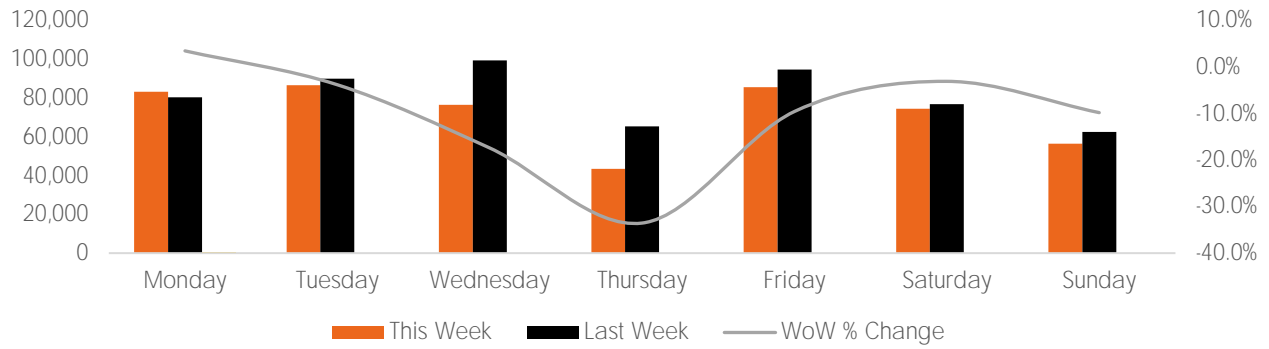

Visitors by Day (All Locations)