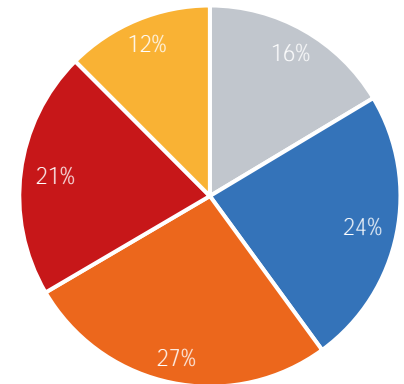

Visitor Totals

	Current Week	Previous Week	WoW % Change	2020	% v 2020 Change	2019	% v 2019 Change
Total Visitors	506,925	569,784	-11.0%	387,397	30.9%	95,364	431.6%

Key Stats

Tuesday was the busiest day this week with a total of 86,652 visits. The busiest hour was at 3:00 PM on Monday with 8,080 visits. The busiest location was SW Cor. Of Malcolm X & 125th with a total of 78,780 visits.

Visitors by Day (Original Locations)

	Monday	Tuesday	Wednesday	Thursday	Friday	Saturday	Sunday	Total
Current Week	8,297	8,593	6,665	4,012	8,704	7,973	5,631	49,875
Previous Week	8,086	9,596	10,449	5,598	10,628	7,952	6,124	58,433
2020	7,976	5,740	5,677	7,765	7,224	6,128	5,034	45,544
2019	14,299	12,117	13,194	15,190	13,547	15,658	11,359	95,364
% Change WoW	2.6%	-10.5%	-17.4%	-28.3%	-18.1%	0.3%	-8.1%	-14.6%
% v 2020 Change	4.0%	49.7%	17.4%	-48.3%	20.5%	30.1%	11.9%	9.5%
% v 2019 Change	-42.0%	-29.1%	-49.5%	-73.6%	-35.7%	-49.1%	-50.4%	-47.7%

Visitors by Day (All Locations)

% Share of Visitors by Day

Visitors by Day Part - Weekend

Morning	10,032
Lunch	14,417
Afternoon	16,255
Early Eve	12,820
Evening	7,637

Visitors by Day Part - Weekday

Morning	15,373
Lunch	15,632
Afternoon	18,080
Early Eve	14,889
Evening	7,689

Day Parts are calculated using the following time periods:
 Morning 06:00AM - 10:59AM
 Lunch 11:00AM - 1:59PM
 Afternoon 2:00PM - 4:59PM
 Early Evening 5:00PM - 7:59PM
 Evening 8:00PM - 11:59PM

Long Term Trend by Week