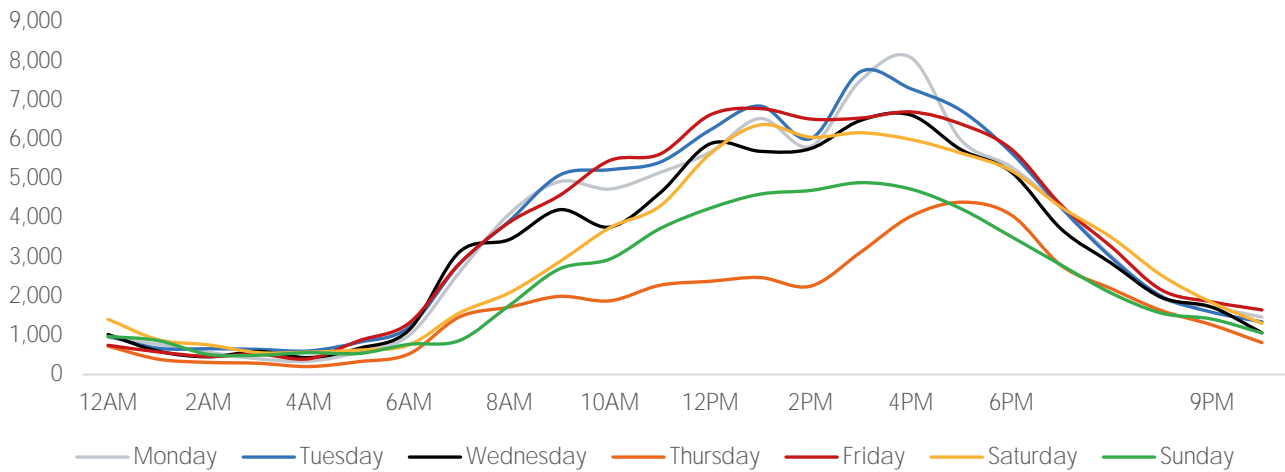

Visitor Totals

	Current Week	Previous Week	WoW % Change	2020	% v 2020 Change	2019	% v 2019 Change
Total Visitors	506,925	569,784	-11.0%	387,397	30.9%	95,364	431.6%

Key Stats

Tuesday was the busiest day this week with a total of 86,652 visits. The busiest hour was at 3:00 PM on Monday with 8,080 visits. The busiest location was SW Cor. Of Malcolm X & 125th with a total of 78,780 visits.

Visitors by Day (All Locations)

% Share of Visitors by Day

Visitors by Day Part - Weekend

Morning	10,032
Lunch	14,417
Afternoon	16,255
Early Eve	12,820
Evening	7,637

Visitors by Day Part - Weekday

Morning	15,373
Lunch	15,632
Afternoon	18,080
Early Eve	14,889
Evening	7,689

Day Parts are calculated using the following time periods:
 Morning 06:00AM - 10:59AM
 Lunch 11:00AM - 1:59PM
 Afternoon 2:00PM - 4:59PM
 Early Evening 5:00PM - 7:59PM
 Evening 8:00PM - 11:59PM

Long Term Trend by Week

Visitors by Hour

	Monday	Tuesday	Wednesday	Thursday	Friday	Saturday	Sunday
6:00	1,001	1,208	1,137	527	1,313	756	771
7:00	2,600	2,811	3,120	1,466	2,824	1,568	866
8:00	4,098	3,917	3,442	1,720	3,881	2,086	1,765
9:00	4,917	5,082	4,201	1,993	4,564	2,876	2,693
10:00	4,728	5,221	3,758	1,879	5,455	3,740	2,942
11:00	5,149	5,411	4,626	2,276	5,617	4,291	3,718
12:00	5,667	6,231	5,880	2,377	6,617	5,623	4,239
13:00	6,526	6,842	5,689	2,472	6,778	6,364	4,598
14:00	5,813	6,010	5,757	2,252	6,512	6,050	4,691
15:00	7,498	7,720	6,477	3,118	6,537	6,162	4,890
16:00	8,080	7,285	6,614	4,032	6,693	5,990	4,726
17:00	5,978	6,731	5,731	4,392	6,385	5,645	4,227
18:00	5,293	5,657	5,163	4,069	5,748	5,199	3,517
19:00	4,251	4,250	3,706	2,778	4,314	4,263	2,789
20:00	3,017	2,978	2,836	2,187	3,254	3,494	2,073
21:00	1,950	1,995	1,965	1,629	2,153	2,527	1,564
22:00	1,721	1,590	1,718	1,267	1,852	1,836	1,415
23:00	1,464	1,342	1,065	813	1,647	1,305	1,059