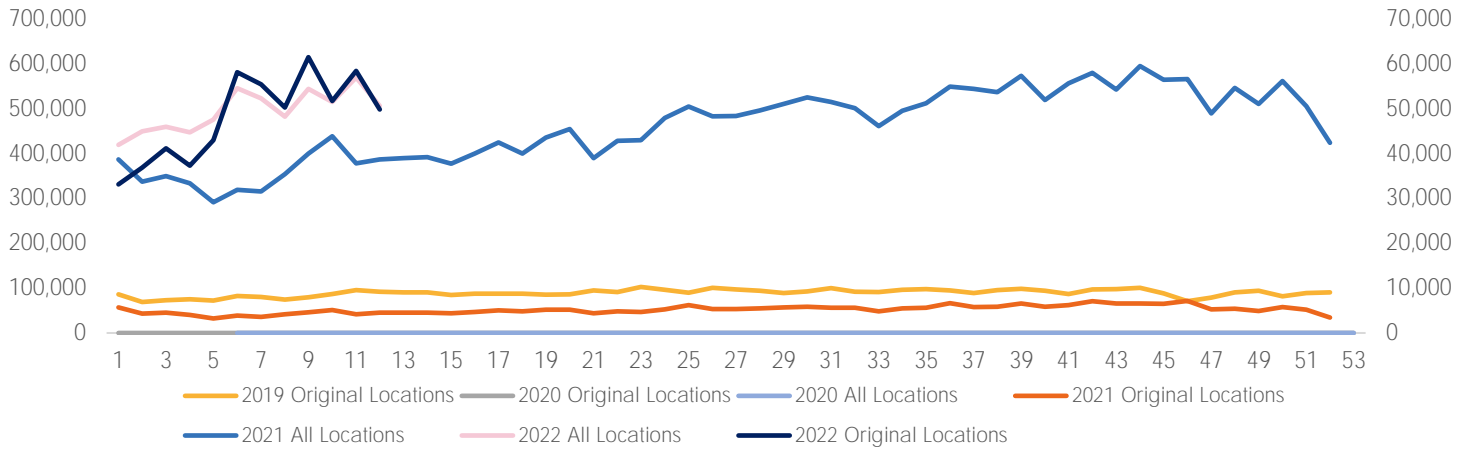

Visitor Totals

	Current Week	Previous Week	WoW % Change	2020	% v 2020 Change	2019	% v 2019 Change
Total Visitors	506,925	569,784	-11.0%	387,397	30.9%	95,364	431.6%

Key Stats

Tuesday was the busiest day this week with a total of 86,652 visits. The busiest hour was at 3:00 PM on Monday with 8,080 visits. The busiest location was SW Cor. Of Malcolm X & 125th with a total of 78,780 visits.

Visitors by Day (Original Locations)

	Monday	Tuesday	Wednesday	Thursday	Friday	Saturday	Sunday	Total
Current Week	8,297	8,593	6,665	4,012	8,704	7,973	5,631	49,875
Previous Week	8,086	9,596	10,449	5,598	10,628	7,952	6,124	58,433
2020	7,976	5,740	5,677	7,765	7,224	6,128	5,034	45,544
2019	14,299	12,117	13,194	15,190	13,547	15,658	11,359	95,364
% Change WoW	2.6%	-10.5%	-17.4%	-28.3%	-18.1%	0.3%	-8.1%	-14.6%
% v 2020 Change	4.0%	49.7%	17.4%	-48.3%	20.5%	30.1%	11.9%	9.5%
% v 2019 Change	-42.0%	-29.1%	-49.5%	-73.6%	-35.7%	-49.1%	-50.4%	-47.7%

Visitors by Day (All Locations)

% Share of Visitors by Day

Visitors by Day Part - Weekend

Morning	10,032
Lunch	14,417
Afternoon	16,255
Early Eve	12,820
Evening	7,637

Visitors by Day Part - Weekday

Morning	15,373
Lunch	15,632
Afternoon	18,080
Early Eve	14,889
Evening	7,689

Day Parts are calculated using the following time periods:
 Morning 06:00AM - 10:59AM
 Lunch 11:00AM - 1:59PM
 Afternoon 2:00PM - 4:59PM
 Early Evening 5:00PM - 7:59PM
 Evening 8:00PM - 11:59PM

Long Term Trend by Week