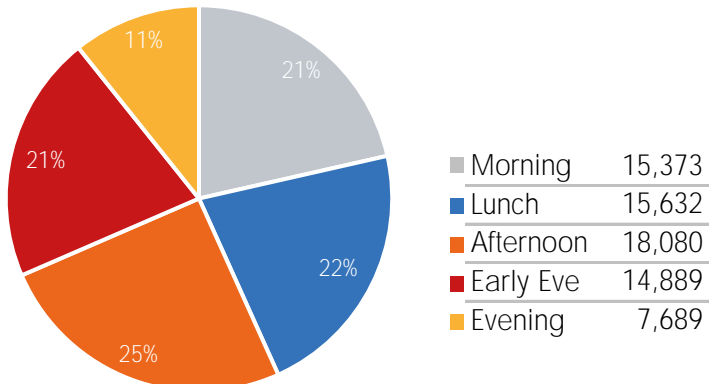

Visitor Totals

	Current Week	Previous Week	WoW % Change	2020	% v 2020 Change	2019	% v 2019 Change
Total Visitors	506,925	569,784	-11.0%	387,397	30.9%	95,364	431.6%

Key Stats

Tuesday was the busiest day this week with a total of 86,652 visits. The busiest hour was at 3:00 PM on Monday with 8,080 visits. The busiest location was SW Cor. Of Malcolm X & 125th with a total of 78,780 visits.

Visitors by Day (Original Locations)

	Monday	Tuesday	Wednesday	Thursday	Friday	Saturday	Sunday	Total
Current Week	8,297	8,593	6,665	4,012	8,704	7,973	5,631	49,875
Previous Week	8,086	9,596	10,449	5,598	10,628	7,952	6,124	58,433
2020	7,976	5,740	5,677	7,765	7,224	6,128	5,034	45,544
2019	14,299	12,117	13,194	15,190	13,547	15,658	11,359	95,364
% Change WoW	2.6%	-10.5%	-17.4%	-28.3%	-18.1%	0.3%	-8.1%	-14.6%
% v 2020 Change	4.0%	49.7%	17.4%	-48.3%	20.5%	30.1%	11.9%	9.5%
% v 2019 Change	-42.0%	-29.1%	-49.5%	-73.6%	-35.7%	-49.1%	-50.4%	-47.7%

Visitors by Day (All Locations)

% Share of Visitors by Day

Visitors by Day Part - Weekend

Morning	10,032
Lunch	14,417
Afternoon	16,255
Early Eve	12,820
Evening	7,637

Visitors by Day Part - Weekday

Morning	15,373
Lunch	15,632
Afternoon	18,080
Early Eve	14,889
Evening	7,689

Day Parts are calculated using the following time periods:
 Morning 06:00AM - 10:59AM
 Lunch 11:00AM - 1:59PM
 Afternoon 2:00PM - 4:59PM
 Early Evening 5:00PM - 7:59PM
 Evening 8:00PM - 11:59PM

Long Term Trend by Week