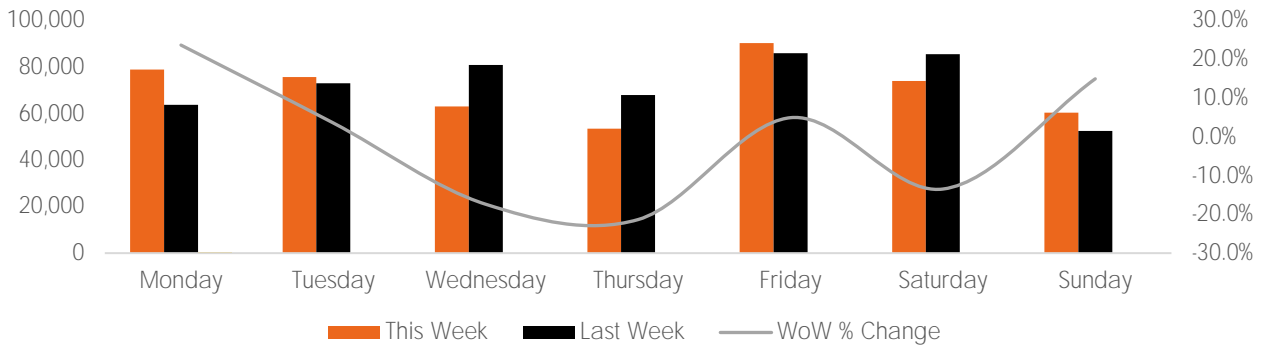

Visitors by Day (All Locations)