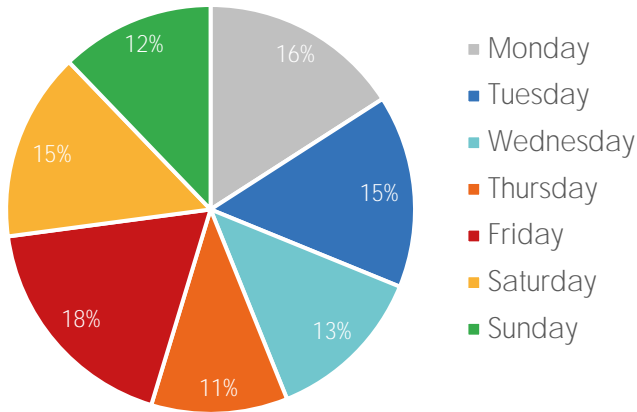

% Share of Visitors by Day