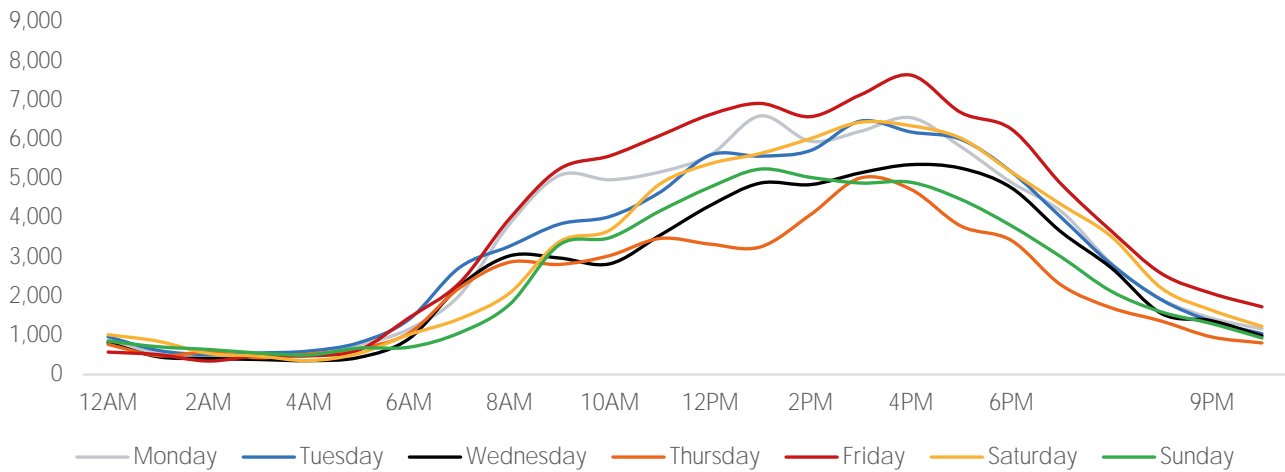

## Visitors by Day Part - Weekend

Morning	10,957
Lunch	15,021
Afternoon	16,794
Early Eve	13,388
Evening	7,262

## Visitors by Day Part - Weekday

Morning	14,961
Lunch	15,110
Afternoon	17,502
Early Eve	14,190
Evening	7,184

Day Parts are calculated using the following time periods:  
 Morning 06:00AM - 10:59AM  
 Lunch 11:00AM - 1:59PM  
 Afternoon 2:00PM - 4:59PM  
 Early Evening 5:00PM - 7:59PM  
 Evening 8:00PM - 11:59PM

## Visitors by Hour

	Monday	Tuesday	Wednesday	Thursday	Friday	Saturday	Sunday
6:00	1,159	1,406	916	1,057	1,449	1,018	697
7:00	2,014	2,723	2,246	2,202	2,329	1,418	1,060
8:00	3,833	3,269	3,024	2,862	3,970	2,073	1,783
9:00	5,077	3,834	2,969	2,807	5,242	3,387	3,310
10:00	4,964	4,026	2,822	3,032	5,573	3,680	3,487
11:00	5,163	4,645	3,548	3,469	6,091	4,856	4,168
12:00	5,591	5,594	4,306	3,324	6,624	5,372	4,776
13:00	6,592	5,566	4,879	3,251	6,909	5,634	5,236
14:00	5,945	5,708	4,840	4,073	6,572	6,012	5,024
15:00	6,200	6,460	5,141	5,011	7,130	6,431	4,881
16:00	6,546	6,182	5,349	4,721	7,631	6,340	4,900
17:00	5,804	5,992	5,258	3,785	6,676	6,023	4,463
18:00	4,900	5,170	4,764	3,422	6,260	5,170	3,795
19:00	4,155	4,002	3,631	2,279	4,851	4,331	2,994
20:00	2,832	2,806	2,715	1,699	3,654	3,515	2,120
21:00	1,917	1,902	1,553	1,361	2,571	2,199	1,594
22:00	1,435	1,356	1,370	958	2,068	1,639	1,298
23:00	1,162	1,042	989	805	1,727	1,226	933