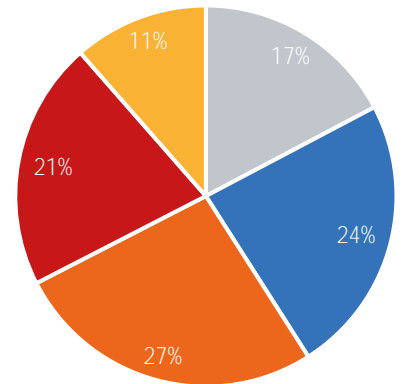

Visitors by Day Part - Weekend

Morning	10,957
Lunch	15,021
Afternoon	16,794
Early Eve	13,388
Evening	7,262