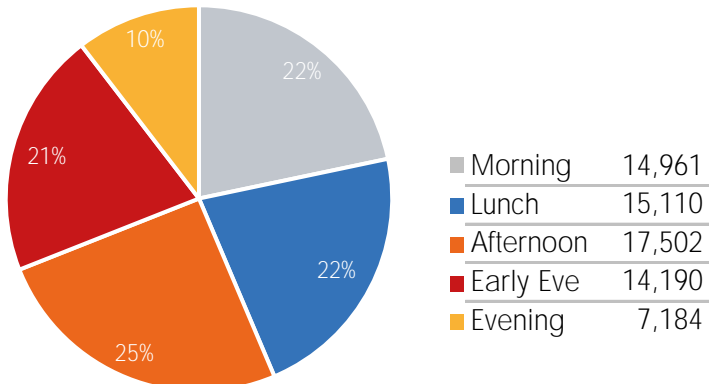

Visitors by Day Part - Weekday

Morning	14,961
Lunch	15,110
Afternoon	17,502
Early Eve	14,190
Evening	7,184

Day Parts are calculated using the following time periods:
Morning 06:00AM - 10:59AM
Lunch 11:00AM - 1:59PM
Afternoon 2:00PM - 4:59PM
Early Evening 5:00PM - 7:59PM
Evening 8:00PM - 11:59PM