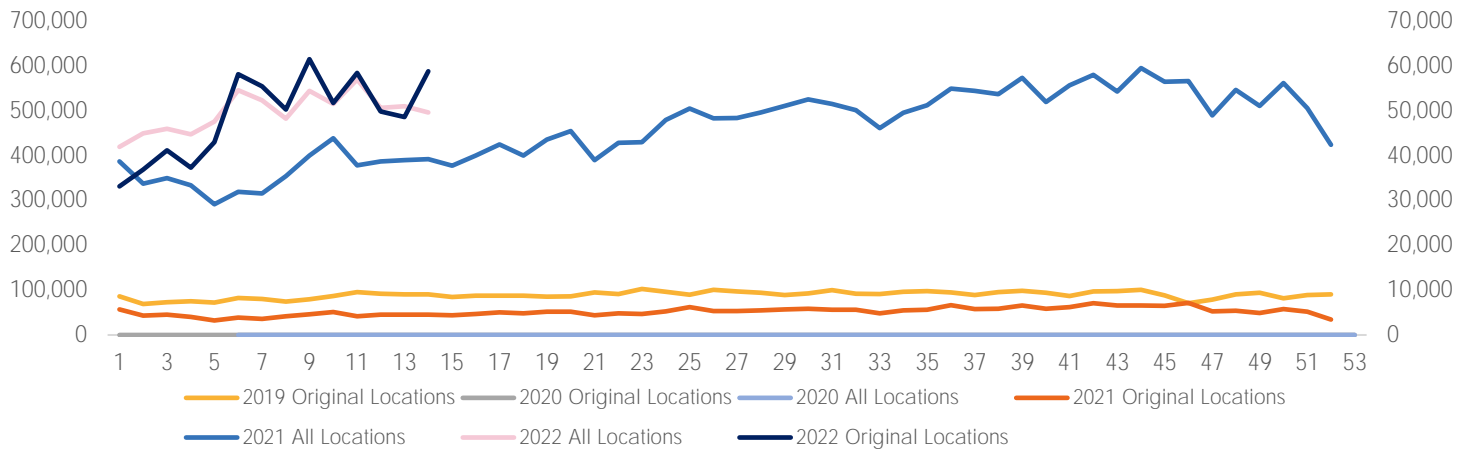

Long Term Trend by Week