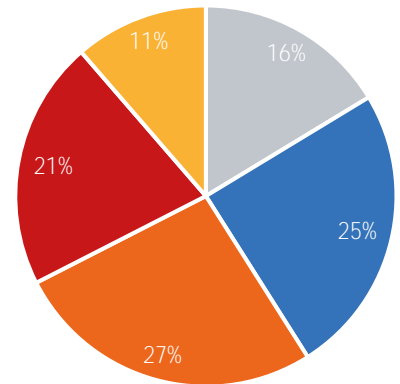

Visitor Totals

	Current Week	Previous Week	WoW % Change	2020	% v 2020 Change	2019	% v 2019 Change
Total Visitors	538,326	496,264	8.5%	377,833	42.5%	87,949	512.1%

Key Stats

Wednesday was the busiest day this week with a total of 87,323 visits. The busiest hour was at 2:00 PM on Tuesday with 7,937 visits. The busiest location was SW Cor. Of Malcolm X & 125th with a total of 85,456 visits.

Visitors by Day (Original Locations)

	Monday	Tuesday	Wednesday	Thursday	Friday	Saturday	Sunday	Total
Current Week	8,296	8,042	8,739	8,487	9,738	10,181	6,860	60,343
Previous Week	8,544	6,342	5,371	11,194	10,400	8,743	8,221	58,815
2020	6,136	5,814	7,281	5,709	6,446	5,549	6,948	43,883
2019	9,900	13,688	12,989	11,199	14,660	12,863	12,650	87,949
% Change WoW	-2.9%	26.8%	-17.4%	-24.2%	-6.4%	16.4%	-16.6%	2.6%
% v 2020 Change	35.2%	38.3%	20.0%	48.7%	51.1%	83.5%	-1.3%	37.5%
% v 2019 Change	-16.2%	-41.2%	-32.7%	-24.2%	-33.6%	-20.9%	-45.8%	-31.4%

Visitors by Day (All Locations)

% Share of Visitors by Day

Visitors by Day Part - Weekend

Morning	10,594
Lunch	16,022
Afternoon	17,170
Early Eve	13,736
Evening	7,366

Visitors by Day Part - Weekday

Morning	15,229
Lunch	17,031
Afternoon	20,019
Early Eve	16,070
Evening	8,254

Day Parts are calculated using the following time periods:
 Morning 06:00AM - 10:59AM
 Lunch 11:00AM - 1:59PM
 Afternoon 2:00PM - 4:59PM
 Early Evening 5:00PM - 7:59PM
 Evening 8:00PM - 11:59PM

Long Term Trend by Week