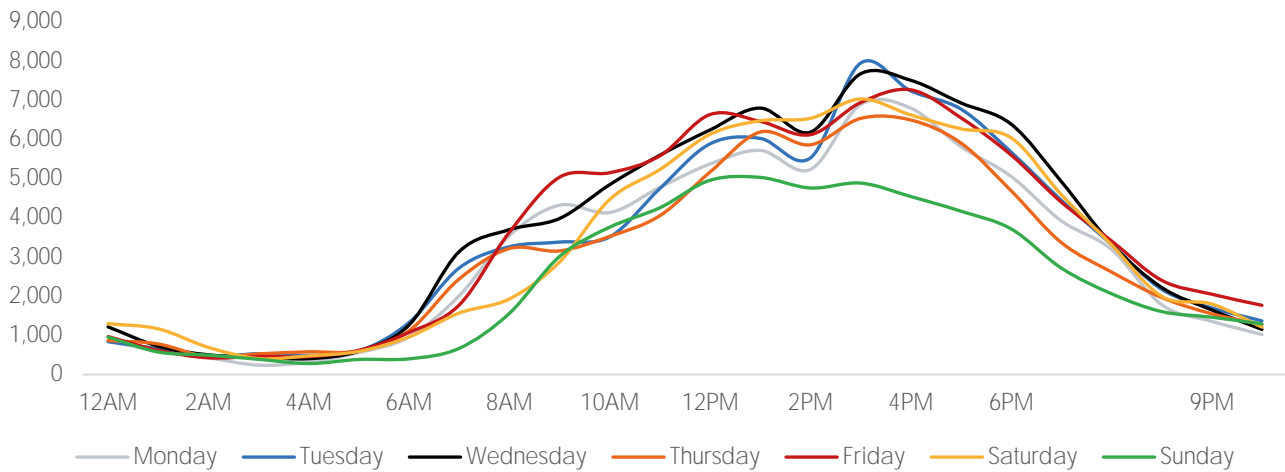

Visitors by Hour

	Monday	Tuesday	Wednesday	Thursday	Friday	Saturday	Sunday
6:00	958	1,326	1,263	1,118	1,073	959	401
7:00	2,010	2,718	3,135	2,438	1,774	1,569	669
8:00	3,544	3,257	3,693	3,212	3,628	1,928	1,561
9:00	4,317	3,376	3,978	3,152	5,030	2,869	3,011
10:00	4,128	3,509	4,841	3,522	5,143	4,464	3,756
11:00	4,772	4,743	5,591	4,050	5,574	5,225	4,251
12:00	5,367	5,881	6,234	5,162	6,627	6,123	4,952
13:00	5,712	6,018	6,790	6,181	6,451	6,468	5,024
14:00	5,227	5,522	6,178	5,855	6,113	6,530	4,754
15:00	6,882	7,937	7,665	6,528	6,932	7,023	4,880
16:00	6,789	7,228	7,498	6,487	7,256	6,615	4,537
17:00	5,809	6,765	6,921	5,900	6,542	6,263	4,163
18:00	5,050	5,669	6,381	4,684	5,595	6,033	3,712
19:00	3,917	4,440	4,919	3,364	4,394	4,587	2,714
20:00	3,191	3,316	3,329	2,614	3,408	3,311	2,061
21:00	1,780	2,173	2,221	1,964	2,402	1,994	1,605
22:00	1,356	1,699	1,646	1,549	2,047	1,798	1,462
23:00	1,020	1,368	1,150	1,274	1,765	1,209	1,292