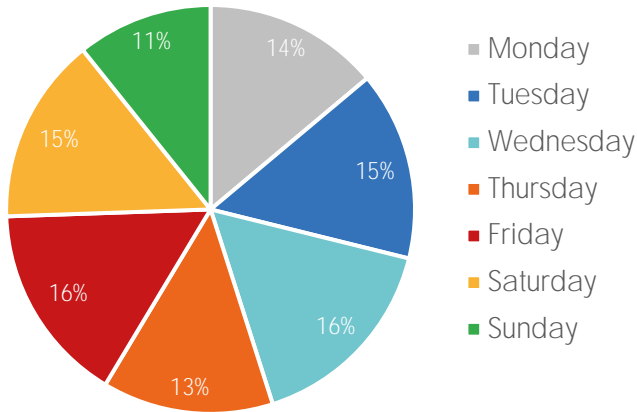

Visitor Totals

	Current Week	Previous Week	WoW % Change	2020	% v 2020 Change	2019	% v 2019 Change
Total Visitors	538,326	496,264	8.5%	377,833	42.5%	87,949	512.1%

Key Stats

Wednesday was the busiest day this week with a total of 87,323 visits. The busiest hour was at 2:00 PM on Tuesday with 7,937 visits. The busiest location was SW Cor. Of Malcolm X & 125th with a total of 85,456 visits.

Note: Original Locations include 125th St and Frederick Douglas Blvd; NE.

Visitors by Day (All Locations)

	Monday	Tuesday	Wednesday	Thursday	Friday	Saturday	Sunday	Total
Current Week	74,832	80,515	87,323	72,862	85,306	79,602	57,886	538,326
Previous Week	78,943	75,729	63,167	53,557	90,337	74,092	60,439	496,264
Change WoW	-4,111	4,786	24,156	19,305	-5,031	5,510	-2,553	42,062
% Change WoW	-5.2%	6.3%	-17.4%	36.0%	-5.6%	7.4%	-4.2%	8.5%
2020	40,172	58,438	73,088	41,942	58,870	47,774	57,549	377,833
% v 2020 Change	86.3%	37.8%	19.5%	73.7%	44.9%	66.6%	0.6%	42.5%
2019	9,900	13,688	12,989	11,199	14,660	12,863	12,650	87,949
% v 2019 Change	655.9%	488.2%	572.3%	550.6%	481.9%	518.8%	357.6%	512.1%

Visitors by Day (Original Locations)

	Monday	Tuesday	Wednesday	Thursday	Friday	Saturday	Sunday	Total
Current Week	8,296	8,042	8,739	8,487	9,738	10,181	6,860	60,343
Previous Week	8,544	6,342	5,371	11,194	10,400	8,743	8,221	58,815
2020	6,136	5,814	7,281	5,709	6,446	5,549	6,948	43,883
2019	9,900	13,688	12,989	11,199	14,660	12,863	12,650	87,949
% Change WoW	-2.9%	26.8%	-17.4%	-24.2%	-6.4%	16.4%	-16.6%	2.6%
% v 2020 Change	35.2%	38.3%	20.0%	48.7%	51.1%	83.5%	-1.3%	37.5%
% v 2019 Change	-16.2%	-41.2%	-32.7%	-24.2%	-33.6%	-20.9%	-45.8%	-31.4%

Visitors by Day (All Locations)

% Share of Visitors by Day

Visitors by Day Part - Weekend

Morning	10,594
Lunch	16,022
Afternoon	17,170
Early Eve	13,736
Evening	7,366

Visitors by Day Part - Weekday

Morning	15,229
Lunch	17,031
Afternoon	20,019
Early Eve	16,070
Evening	8,254