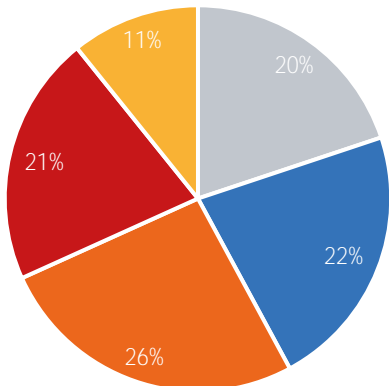

Visitor Totals

	Current Week	Previous Week	WoW % Change	2020	% v 2020 Change	2019	% v 2019 Change
Total Visitors	538,326	496,264	8.5%	377,833	42.5%	87,949	512.1%

Key Stats

Wednesday was the busiest day this week with a total of 87,323 visits. The busiest hour was at 2:00 PM on Tuesday with 7,937 visits. The busiest location was SW Cor. Of Malcolm X & 125th with a total of 85,456 visits.

Visitors by Day (Original Locations)

	Monday	Tuesday	Wednesday	Thursday	Friday	Saturday	Sunday	Total
Current Week	8,296	8,042	8,739	8,487	9,738	10,181	6,860	60,343
Previous Week	8,544	6,342	5,371	11,194	10,400	8,743	8,221	58,815
2020	6,136	5,814	7,281	5,709	6,446	5,549	6,948	43,883
2019	9,900	13,688	12,989	11,199	14,660	12,863	12,650	87,949
% Change WoW	-2.9%	26.8%	-17.4%	-24.2%	-6.4%	16.4%	-16.6%	2.6%
% v 2020 Change	35.2%	38.3%	20.0%	48.7%	51.1%	83.5%	-1.3%	37.5%
% v 2019 Change	-16.2%	-41.2%	-32.7%	-24.2%	-33.6%	-20.9%	-45.8%	-31.4%

Visitors by Day (All Locations)

% Share of Visitors by Day

Visitors by Day Part - Weekend

Morning	10,594
Lunch	16,022
Afternoon	17,170
Early Eve	13,736
Evening	7,366

Visitors by Day Part - Weekday

Morning	15,229
Lunch	17,031
Afternoon	20,019
Early Eve	16,070
Evening	8,254

Day Parts are calculated using the following time periods:
 Morning 06:00AM - 10:59AM
 Lunch 11:00AM - 1:59PM
 Afternoon 2:00PM - 4:59PM
 Early Evening 5:00PM - 7:59PM
 Evening 8:00PM - 11:59PM

Long Term Trend by Week