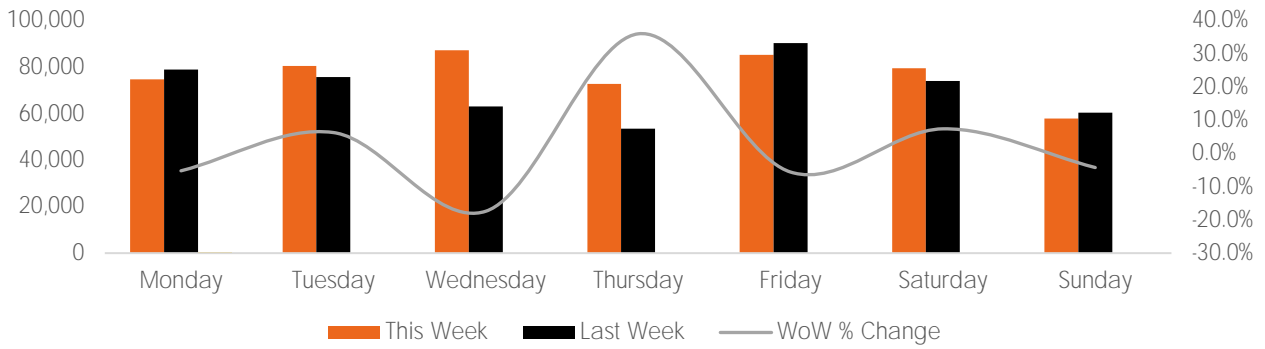

Visitors by Day (All Locations)