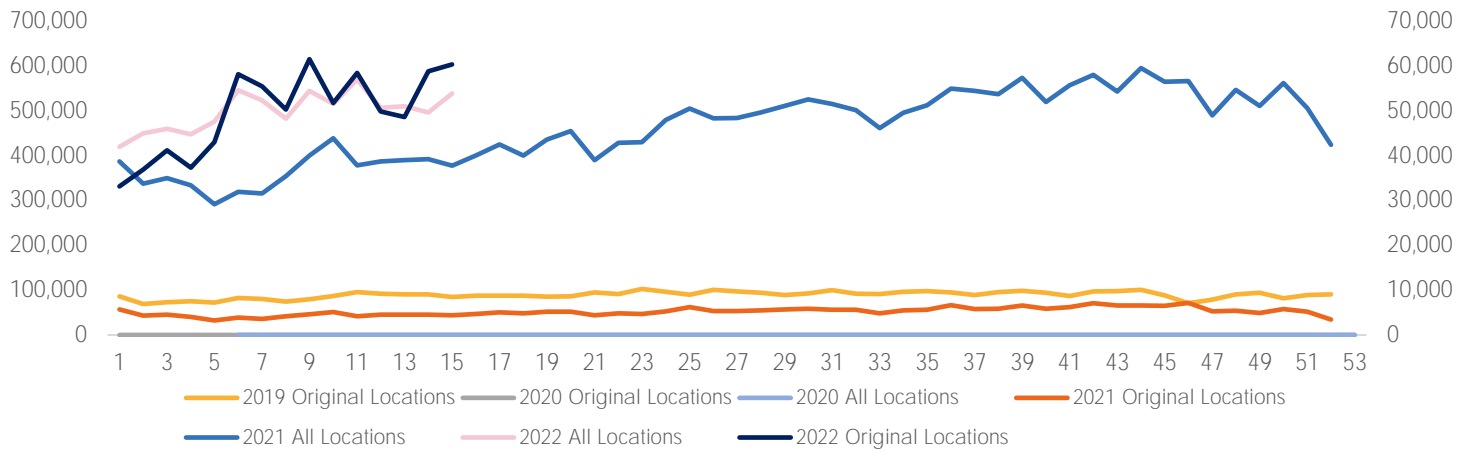

Visitor Totals

	Current Week	Previous Week	WoW % Change	2020	% v 2020 Change	2019	% v 2019 Change
Total Visitors	538,326	496,264	8.5%	377,833	42.5%	87,949	512.1%

Key Stats

Wednesday was the busiest day this week with a total of 87,323 visits. The busiest hour was at 2:00 PM on Tuesday with 7,937 visits. The busiest location was SW Cor. Of Malcolm X & 125th with a total of 85,456 visits.

Visitors by Day (Original Locations)

	Monday	Tuesday	Wednesday	Thursday	Friday	Saturday	Sunday	Total
Current Week	8,296	8,042	8,739	8,487	9,738	10,181	6,860	60,343
Previous Week	8,544	6,342	5,371	11,194	10,400	8,743	8,221	58,815
2020	6,136	5,814	7,281	5,709	6,446	5,549	6,948	43,883
2019	9,900	13,688	12,989	11,199	14,660	12,863	12,650	87,949
% Change WoW	-2.9%	26.8%	-17.4%	-24.2%	-6.4%	16.4%	-16.6%	2.6%
% v 2020 Change	35.2%	38.3%	20.0%	48.7%	51.1%	83.5%	-1.3%	37.5%
% v 2019 Change	-16.2%	-41.2%	-32.7%	-24.2%	-33.6%	-20.9%	-45.8%	-31.4%

Visitors by Day (All Locations)

% Share of Visitors by Day

Visitors by Day Part - Weekend

Morning	10,594
Lunch	16,022
Afternoon	17,170
Early Eve	13,736
Evening	7,366

Visitors by Day Part - Weekday

Morning	15,229
Lunch	17,031
Afternoon	20,019
Early Eve	16,070
Evening	8,254

Day Parts are calculated using the following time periods:
 Morning 06:00AM - 10:59AM
 Lunch 11:00AM - 1:59PM
 Afternoon 2:00PM - 4:59PM
 Early Evening 5:00PM - 7:59PM
 Evening 8:00PM - 11:59PM

Long Term Trend by Week