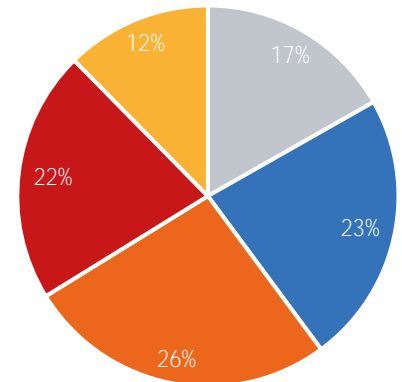

Visitor Totals

	Current Week	Previous Week	WoW % Change	2020	% v 2020 Change	2019	% v 2019 Change
Total Visitors	502,611	538,326	-6.6%	400,078	25.6%	87,949	471.5%

Key Stats

Friday was the busiest day this week with a total of 84,481 visits. The busiest hour was at 3:00 PM on Friday with 7,169 visits. The busiest location was SW Cor. Of Malcolm X & 125th with a total of 81,847 visits.

Visitors by Day (Original Locations)

	Monday	Tuesday	Wednesday	Thursday	Friday	Saturday	Sunday	Total
Current Week	6,760	8,794	8,267	7,684	9,439	8,329	7,288	56,561
Previous Week	8,296	8,042	8,739	8,487	9,738	10,181	6,860	60,343
2020	7,785	6,281	6,204	7,347	7,156	6,338	5,888	46,999
2019	9,900	13,688	12,989	11,199	14,660	12,863	12,650	87,949
% Change WoW	-18.5%	9.4%	-17.4%	-9.5%	-3.1%	-18.2%	6.2%	-6.3%
% v 2020 Change	-13.2%	40.0%	33.3%	4.6%	31.9%	31.4%	23.8%	20.3%
% v 2019 Change	-31.7%	-35.8%	-36.4%	-31.4%	-35.6%	-35.2%	-42.4%	-35.7%

Visitors by Day (All Locations)

% Share of Visitors by Day

Visitors by Day Part - Weekend

Morning	10,997
Lunch	15,131
Afternoon	17,249
Early Eve	14,045
Evening	8,110

Visitors by Day Part - Weekday

Morning	14,904
Lunch	15,360
Afternoon	17,533
Early Eve	14,521
Evening	7,115

Day Parts are calculated using the following time periods:
 Morning 06:00AM - 10:59AM
 Lunch 11:00AM - 1:59PM
 Afternoon 2:00PM - 4:59PM
 Early Evening 5:00PM - 7:59PM
 Evening 8:00PM - 11:59PM

Long Term Trend by Week