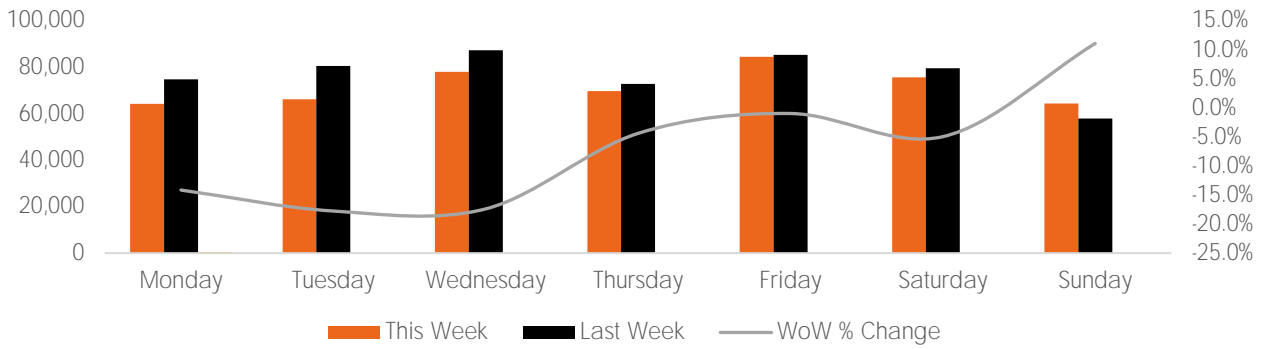

Visitors by Day (All Locations)