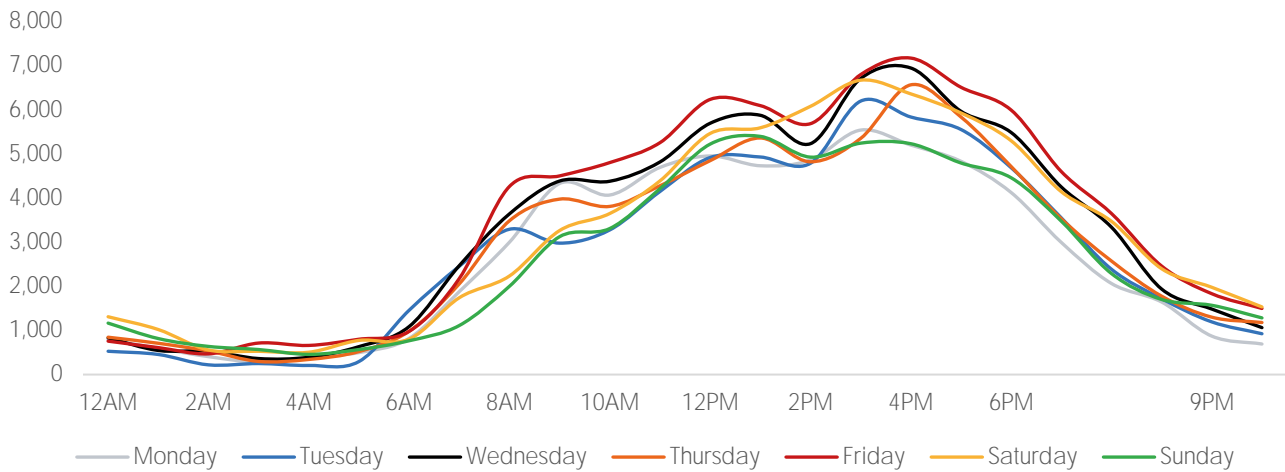

Visitors by Day (Original Locations)

	Monday	Tuesday	Wednesday	Thursday	Friday	Saturday	Sunday	Total
Current Week	6,760	8,794	8,267	7,684	9,439	8,329	7,288	56,561
Previous Week	8,296	8,042	8,739	8,487	9,738	10,181	6,860	60,343
2020	7,785	6,281	6,204	7,347	7,156	6,338	5,888	46,999
2019	9,900	13,688	12,989	11,199	14,660	12,863	12,650	87,949
% Change WoW	-18.5%	9.4%	-17.4%	-9.5%	-3.1%	-18.2%	6.2%	-6.3%
% v 2020 Change	-13.2%	40.0%	33.3%	4.6%	31.9%	31.4%	23.8%	20.3%
% v 2019 Change	-31.7%	-35.8%	-36.4%	-31.4%	-35.6%	-35.2%	-42.4%	-35.7%

Visitors by Day (All Locations)

% Share of Visitors by Day

Visitors by Day Part - Weekend

Morning	10,997
Lunch	15,131
Afternoon	17,249
Early Eve	14,045
Evening	8,110

Visitors by Day Part - Weekday

Morning	14,904
Lunch	15,360
Afternoon	17,533
Early Eve	14,521
Evening	7,115

Day Parts are calculated using the following time periods:
 Morning 06:00AM - 10:59AM
 Lunch 11:00AM - 1:59PM
 Afternoon 2:00PM - 4:59PM
 Early Evening 5:00PM - 7:59PM
 Evening 8:00PM - 11:59PM

Long Term Trend by Week

Visitors by Hour

	Monday	Tuesday	Wednesday	Thursday	Friday	Saturday	Sunday
6:00	819	1,456	1,087	981	978	802	766
7:00	1,879	2,453	2,467	2,054	2,175	1,740	1,111
8:00	2,998	3,292	3,640	3,484	4,261	2,233	2,000
9:00	4,328	2,977	4,384	3,974	4,500	3,262	3,123
10:00	4,067	3,276	4,379	3,809	4,802	3,648	3,308
11:00	4,692	4,146	4,815	4,276	5,252	4,386	4,210
12:00	4,952	4,916	5,692	4,845	6,232	5,461	5,220
13:00	4,730	4,928	5,873	5,359	6,092	5,589	5,395
14:00	4,860	4,785	5,230	4,820	5,683	6,076	4,925
15:00	5,538	6,194	6,705	5,348	6,794	6,668	5,242
16:00	5,199	5,834	6,944	6,563	7,169	6,358	5,229
17:00	4,831	5,551	5,964	5,834	6,508	5,926	4,792
18:00	4,124	4,686	5,484	4,713	5,992	5,297	4,458
19:00	2,993	3,550	4,249	3,529	4,598	4,142	3,474
20:00	2,063	2,386	3,338	2,572	3,648	3,471	2,288
21:00	1,643	1,718	1,937	1,776	2,458	2,397	1,701
22:00	871	1,193	1,484	1,300	1,831	1,977	1,569
23:00	692	925	1,063	1,179	1,497	1,532	1,284