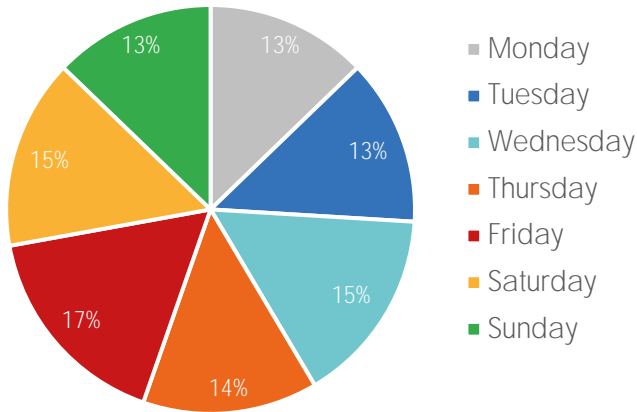

Visitor Totals

	Current Week	Previous Week	WoW % Change	2020	% v 2020 Change	2019	% v 2019 Change
Total Visitors	502,611	538,326	-6.6%	400,078	25.6%	87,949	471.5%

Key Stats

Friday was the busiest day this week with a total of 84,481 visits. The busiest hour was at 3:00 PM on Friday with 7,169 visits. The busiest location was SW Cor. Of Malcolm X & 125th with a total of 81,847 visits.

Note: Original Locations include 125th St and Frederick Douglas Blvd; NE.

Visitors by Day (All Locations)

	Monday	Tuesday	Wednesday	Thursday	Friday	Saturday	Sunday	Total
Current Week	64,249	66,221	78,029	69,666	84,481	75,660	64,305	502,611
Previous Week	74,832	80,515	87,323	72,862	85,306	79,602	57,886	538,326
Change WoW	-10,583	-14,294	-9,294	-3,196	-825	-3,942	6,419	-35,715
% Change WoW	-14.1%	-17.8%	-17.4%	-4.4%	-1.0%	-5.0%	11.1%	-6.6%
2020	51,164	63,657	62,036	54,610	65,328	54,954	48,329	400,078
% v 2020 Change	25.6%	4.0%	25.8%	27.6%	29.3%	37.7%	33.1%	25.6%
2019	9,900	13,688	12,989	11,199	14,660	12,863	12,650	87,949
% v 2019 Change	549.0%	383.8%	500.7%	522.1%	476.3%	488.2%	408.3%	471.5%

Visitors by Day (Original Locations)

	Monday	Tuesday	Wednesday	Thursday	Friday	Saturday	Sunday	Total
Current Week	6,760	8,794	8,267	7,684	9,439	8,329	7,288	56,561
Previous Week	8,296	8,042	8,739	8,487	9,738	10,181	6,860	60,343
2020	7,785	6,281	6,204	7,347	7,156	6,338	5,888	46,999
2019	9,900	13,688	12,989	11,199	14,660	12,863	12,650	87,949
% Change WoW	-18.5%	9.4%	-17.4%	-9.5%	-3.1%	-18.2%	6.2%	-6.3%
% v 2020 Change	-13.2%	40.0%	33.3%	4.6%	31.9%	31.4%	23.8%	20.3%
% v 2019 Change	-31.7%	-35.8%	-36.4%	-31.4%	-35.6%	-35.2%	-42.4%	-35.7%

Visitors by Day (All Locations)

% Share of Visitors by Day

Visitors by Day Part - Weekend

Morning	10,997
Lunch	15,131
Afternoon	17,249
Early Eve	14,045
Evening	8,110

Visitors by Day Part - Weekday

Morning	14,904
Lunch	15,360
Afternoon	17,533
Early Eve	14,521
Evening	7,115