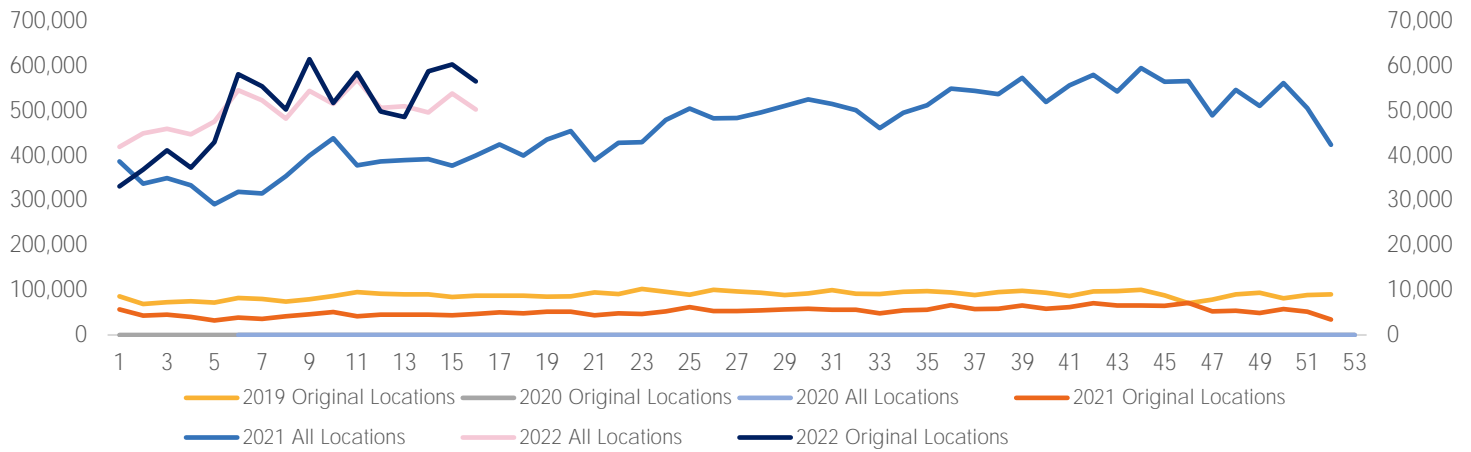

Visitor Totals

	Current Week	Previous Week	WoW % Change	2020	% v 2020 Change	2019	% v 2019 Change
Total Visitors	502,611	538,326	-6.6%	400,078	25.6%	87,949	471.5%

Key Stats

Friday was the busiest day this week with a total of 84,481 visits. The busiest hour was at 3:00 PM on Friday with 7,169 visits. The busiest location was SW Cor. Of Malcolm X & 125th with a total of 81,847 visits.

Visitors by Day (Original Locations)

	Monday	Tuesday	Wednesday	Thursday	Friday	Saturday	Sunday	Total
Current Week	6,760	8,794	8,267	7,684	9,439	8,329	7,288	56,561
Previous Week	8,296	8,042	8,739	8,487	9,738	10,181	6,860	60,343
2020	7,785	6,281	6,204	7,347	7,156	6,338	5,888	46,999
2019	9,900	13,688	12,989	11,199	14,660	12,863	12,650	87,949
% Change WoW	-18.5%	9.4%	-17.4%	-9.5%	-3.1%	-18.2%	6.2%	-6.3%
% v 2020 Change	-13.2%	40.0%	33.3%	4.6%	31.9%	31.4%	23.8%	20.3%
% v 2019 Change	-31.7%	-35.8%	-36.4%	-31.4%	-35.6%	-35.2%	-42.4%	-35.7%

Visitors by Day (All Locations)

% Share of Visitors by Day

Visitors by Day Part - Weekend

Morning	10,997
Lunch	15,131
Afternoon	17,249
Early Eve	14,045
Evening	8,110

Visitors by Day Part - Weekday

Morning	14,904
Lunch	15,360
Afternoon	17,533
Early Eve	14,521
Evening	7,115

Day Parts are calculated using the following time periods:
 Morning 06:00AM - 10:59AM
 Lunch 11:00AM - 1:59PM
 Afternoon 2:00PM - 4:59PM
 Early Evening 5:00PM - 7:59PM
 Evening 8:00PM - 11:59PM

Long Term Trend by Week