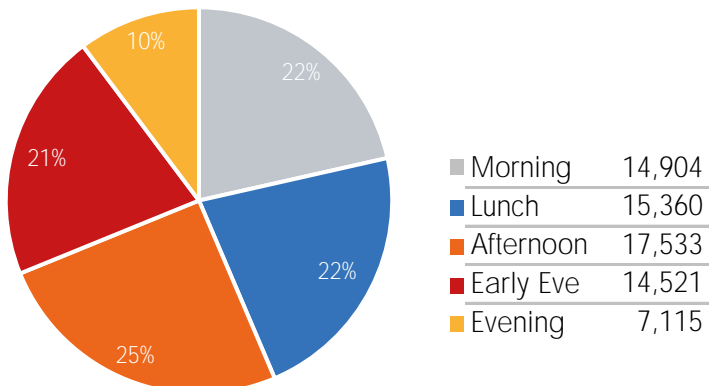

Visitor Totals

	Current Week	Previous Week	WoW % Change	2020	% v 2020 Change	2019	% v 2019 Change
Total Visitors	502,611	538,326	-6.6%	400,078	25.6%	87,949	471.5%

Key Stats

Friday was the busiest day this week with a total of 84,481 visits. The busiest hour was at 3:00 PM on Friday with 7,169 visits. The busiest location was SW Cor. Of Malcolm X & 125th with a total of 81,847 visits.

Visitors by Day (Original Locations)

	Monday	Tuesday	Wednesday	Thursday	Friday	Saturday	Sunday	Total
Current Week	6,760	8,794	8,267	7,684	9,439	8,329	7,288	56,561
Previous Week	8,296	8,042	8,739	8,487	9,738	10,181	6,860	60,343
2020	7,785	6,281	6,204	7,347	7,156	6,338	5,888	46,999
2019	9,900	13,688	12,989	11,199	14,660	12,863	12,650	87,949
% Change WoW	-18.5%	9.4%	-17.4%	-9.5%	-3.1%	-18.2%	6.2%	-6.3%
% v 2020 Change	-13.2%	40.0%	33.3%	4.6%	31.9%	31.4%	23.8%	20.3%
% v 2019 Change	-31.7%	-35.8%	-36.4%	-31.4%	-35.6%	-35.2%	-42.4%	-35.7%

Visitors by Day (All Locations)

% Share of Visitors by Day

Visitors by Day Part - Weekend

Morning	10,997
Lunch	15,131
Afternoon	17,249
Early Eve	14,045
Evening	8,110

Visitors by Day Part - Weekday

Morning	14,904
Lunch	15,360
Afternoon	17,533
Early Eve	14,521
Evening	7,115

Day Parts are calculated using the following time periods:
 Morning 06:00AM - 10:59AM
 Lunch 11:00AM - 1:59PM
 Afternoon 2:00PM - 4:59PM
 Early Evening 5:00PM - 7:59PM
 Evening 8:00PM - 11:59PM

Long Term Trend by Week