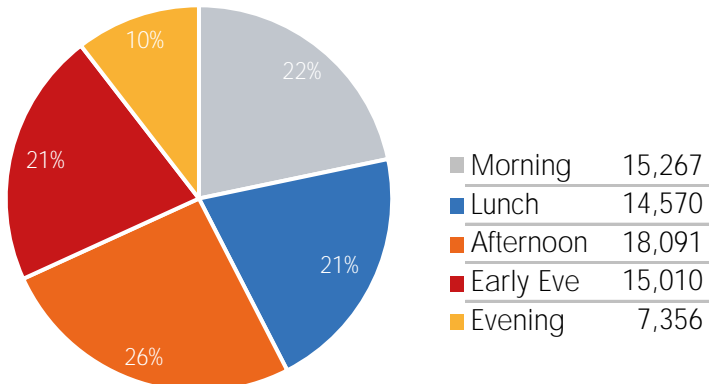

Visitor Totals

	Current Week	Previous Week	WoW % Change	2020	% v 2020 Change	2019	% v 2019 Change
Total Visitors	517,555	502,611	3.0%	425,014	21.8%	87,949	488.5%

Key Stats

Friday was the busiest day this week with a total of 82,911 visits. The busiest hour was at 2:00 PM on Wednesday with 7,206 visits. The busiest location was SW Cor. Of Malcolm X & 125th with a total of 91,880 visits.

Visitors by Day (Original Locations)

	Monday	Tuesday	Wednesday	Thursday	Friday	Saturday	Sunday	Total
Current Week	6,368	6,094	7,978	7,283	9,418	9,618	8,749	55,508
Previous Week	6,760	8,794	8,267	7,684	9,439	8,329	7,288	56,561
2020	8,222	5,688	7,783	6,982	7,699	6,440	7,373	50,187
2019	9,900	13,688	12,989	11,199	14,660	12,863	12,650	87,949
% Change WoW	-5.8%	-30.7%	-17.4%	-5.2%	-0.2%	15.5%	20.0%	-1.9%
% v 2020 Change	-22.5%	7.1%	2.5%	4.3%	22.3%	49.3%	18.7%	10.6%
% v 2019 Change	-35.7%	-55.5%	-38.6%	-35.0%	-35.8%	-25.2%	-30.8%	-36.9%

Visitors by Day (All Locations)

% Share of Visitors by Day

Visitors by Day Part - Weekend

Morning	11,928
Lunch	16,733
Afternoon	18,649
Early Eve	15,395
Evening	8,410

Visitors by Day Part - Weekday

Morning	15,267
Lunch	14,570
Afternoon	18,091
Early Eve	15,010
Evening	7,356

Day Parts are calculated using the following time periods:
 Morning 06:00AM - 10:59AM
 Lunch 11:00AM - 1:59PM
 Afternoon 2:00PM - 4:59PM
 Early Evening 5:00PM - 7:59PM
 Evening 8:00PM - 11:59PM

Long Term Trend by Week