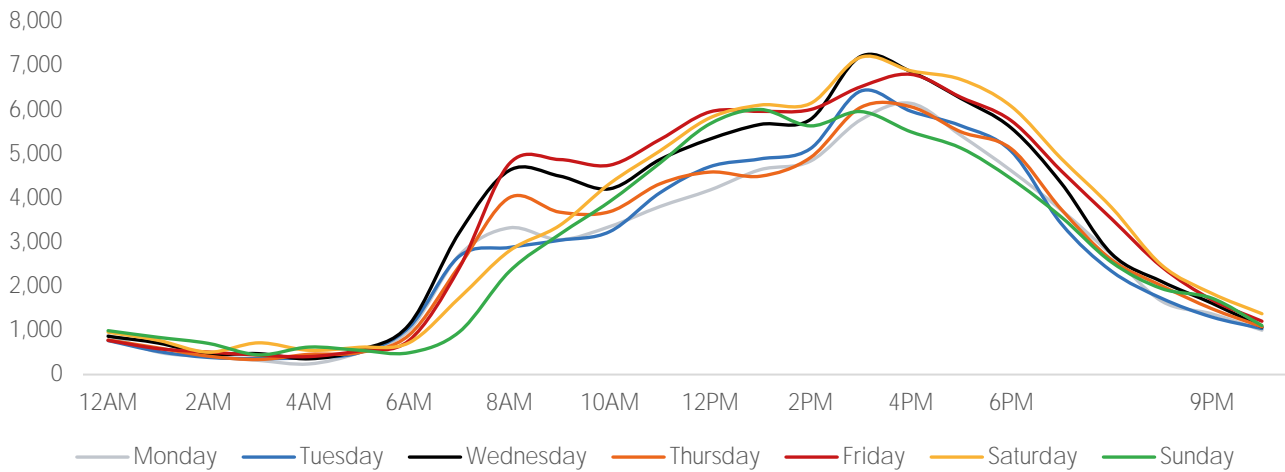

Visitors by Hour

	Monday	Tuesday	Wednesday	Thursday	Friday	Saturday	Sunday
6:00	1,008	1,072	1,131	895	773	721	494
7:00	2,704	2,680	3,215	2,456	2,414	1,736	965
8:00	3,324	2,879	4,626	4,007	4,779	2,803	2,337
9:00	3,056	3,041	4,496	3,679	4,870	3,377	3,175
10:00	3,353	3,238	4,208	3,690	4,743	4,327	3,920
11:00	3,806	4,117	4,871	4,320	5,324	5,066	4,790
12:00	4,181	4,711	5,336	4,587	5,952	5,817	5,682
13:00	4,641	4,885	5,666	4,493	5,962	6,105	6,005
14:00	4,835	5,118	5,779	4,915	6,002	6,141	5,633
15:00	5,770	6,421	7,206	6,051	6,518	7,187	5,957
16:00	6,144	5,965	6,864	6,066	6,800	6,881	5,499
17:00	5,415	5,636	6,254	5,498	6,280	6,684	5,130
18:00	4,618	5,061	5,588	5,117	5,753	6,079	4,436
19:00	3,726	3,416	4,335	3,742	4,612	4,891	3,569
20:00	2,718	2,343	2,738	2,602	3,529	3,788	2,547
21:00	1,663	1,727	2,108	2,013	2,443	2,479	1,948
22:00	1,375	1,303	1,618	1,492	1,694	1,839	1,730
23:00	1,005	1,042	1,076	1,082	1,208	1,378	1,110