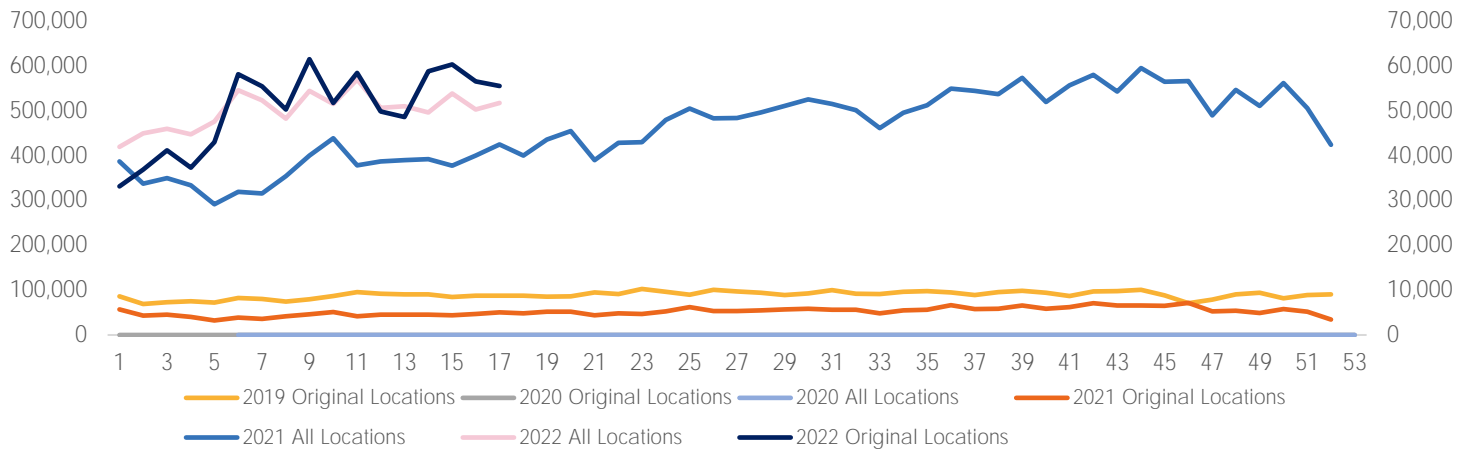

Visitor Totals

	Current Week	Previous Week	WoW % Change	2020	% v 2020 Change	2019	% v 2019 Change
Total Visitors	517,555	502,611	3.0%	425,014	21.8%	87,949	488.5%

Key Stats

Friday was the busiest day this week with a total of 82,911 visits. The busiest hour was at 2:00 PM on Wednesday with 7,206 visits. The busiest location was SW Cor. Of Malcolm X & 125th with a total of 91,880 visits.

Note: Original Locations include 125th St and Frederick Douglas Blvd; NE.

Visitors by Day (All Locations)

	Monday	Tuesday	Wednesday	Thursday	Friday	Saturday	Sunday	Total
Current Week	66,199	67,575	80,546	69,804	82,911	81,429	69,091	517,555
Previous Week	64,249	66,221	78,029	69,666	84,481	75,660	64,305	502,611
Change WoW	1,950	1,354	2,517	138	-1,570	5,769	4,786	14,944
% Change WoW	3.0%	2.0%	-17.4%	0.2%	-1.9%	7.6%	7.4%	3.0%
2020	53,591	56,881	77,883	50,682	69,412	56,276	60,289	425,014
% v 2020 Change	23.5%	18.8%	3.4%	37.7%	19.4%	44.7%	14.6%	21.8%
2019	9,900	13,688	12,989	11,199	14,660	12,863	12,650	87,949
% v 2019 Change	568.7%	393.7%	520.1%	523.3%	465.6%	533.0%	446.2%	488.5%

Visitors by Day (All Locations)

% Share of Visitors by Day

Visitors by Day Part - Weekend

Morning	11,928
Lunch	16,733
Afternoon	18,649
Early Eve	15,395
Evening	8,410

Visitors by Day Part - Weekday

Morning	15,267
Lunch	14,570
Afternoon	18,091
Early Eve	15,010
Evening	7,356

Day Parts are calculated using the following time periods:
 Morning 06:00AM - 10:59AM
 Lunch 11:00AM - 1:59PM
 Afternoon 2:00PM - 4:59PM
 Early Evening 5:00PM - 7:59PM
 Evening 8:00PM - 11:59PM

Long Term Trend by Week