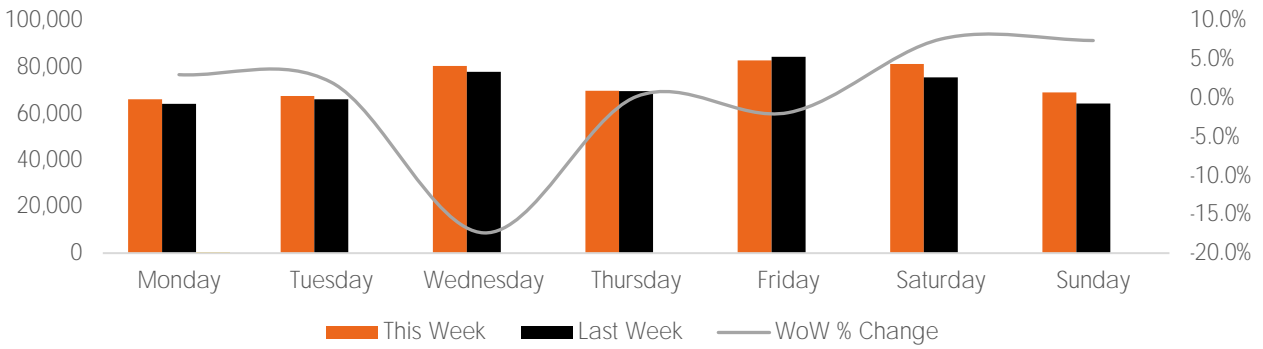

Visitors by Day (All Locations)