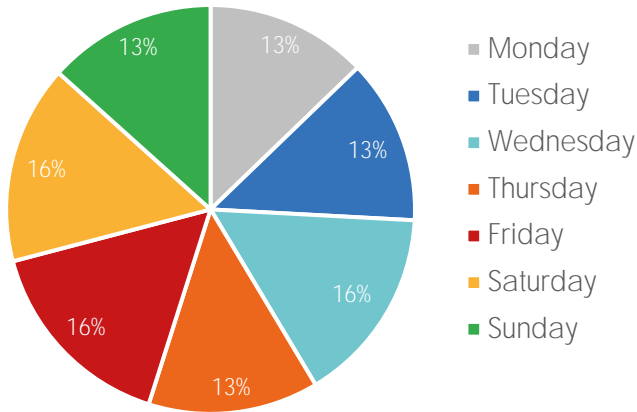

Visitor Totals

	Current Week	Previous Week	WoW % Change	2020	% v 2020 Change	2019	% v 2019 Change
Total Visitors	517,555	502,611	3.0%	425,014	21.8%	87,949	488.5%

Key Stats

Friday was the busiest day this week with a total of 82,911 visits. The busiest hour was at 2:00 PM on Wednesday with 7,206 visits. The busiest location was SW Cor. Of Malcolm X & 125th with a total of 91,880 visits.

Note: Original Locations include 125th St and Frederick Douglas Blvd; NE.

Visitors by Day (All Locations)

	Monday	Tuesday	Wednesday	Thursday	Friday	Saturday	Sunday	Total
Current Week	66,199	67,575	80,546	69,804	82,911	81,429	69,091	517,555
Previous Week	64,249	66,221	78,029	69,666	84,481	75,660	64,305	502,611
Change WoW	1,950	1,354	2,517	138	-1,570	5,769	4,786	14,944
% Change WoW	3.0%	2.0%	-17.4%	0.2%	-1.9%	7.6%	7.4%	3.0%
2020	53,591	56,881	77,883	50,682	69,412	56,276	60,289	425,014
% v 2020 Change	23.5%	18.8%	3.4%	37.7%	19.4%	44.7%	14.6%	21.8%
2019	9,900	13,688	12,989	11,199	14,660	12,863	12,650	87,949
% v 2019 Change	568.7%	393.7%	520.1%	523.3%	465.6%	533.0%	446.2%	488.5%

Visitors by Day (Original Locations)

	Monday	Tuesday	Wednesday	Thursday	Friday	Saturday	Sunday	Total
Current Week	6,368	6,094	7,978	7,283	9,418	9,618	8,749	55,508
Previous Week	6,760	8,794	8,267	7,684	9,439	8,329	7,288	56,561
2020	8,222	5,688	7,783	6,982	7,699	6,440	7,373	50,187
2019	9,900	13,688	12,989	11,199	14,660	12,863	12,650	87,949
% Change WoW	-5.8%	-30.7%	-17.4%	-5.2%	-0.2%	15.5%	20.0%	-1.9%
% v 2020 Change	-22.5%	7.1%	2.5%	4.3%	22.3%	49.3%	18.7%	10.6%
% v 2019 Change	-35.7%	-55.5%	-38.6%	-35.0%	-35.8%	-25.2%	-30.8%	-36.9%

Visitors by Day (All Locations)

% Share of Visitors by Day

Visitors by Day Part - Weekend

Morning	11,928
Lunch	16,733
Afternoon	18,649
Early Eve	15,395
Evening	8,410

Visitors by Day Part - Weekday

Morning	15,267
Lunch	14,570
Afternoon	18,091
Early Eve	15,010
Evening	7,356