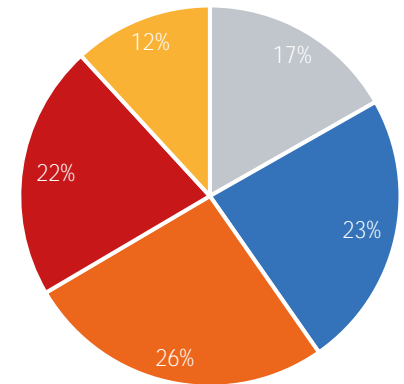

Visitor Totals

	Current Week	Previous Week	WoW % Change	2020	% v 2020 Change	2019	% v 2019 Change
Total Visitors	517,555	502,611	3.0%	425,014	21.8%	87,949	488.5%

Key Stats

Friday was the busiest day this week with a total of 82,911 visits. The busiest hour was at 2:00 PM on Wednesday with 7,206 visits. The busiest location was SW Cor. Of Malcolm X & 125th with a total of 91,880 visits.

Visitors by Day (Original Locations)

	Monday	Tuesday	Wednesday	Thursday	Friday	Saturday	Sunday	Total
Current Week	6,368	6,094	7,978	7,283	9,418	9,618	8,749	55,508
Previous Week	6,760	8,794	8,267	7,684	9,439	8,329	7,288	56,561
2020	8,222	5,688	7,783	6,982	7,699	6,440	7,373	50,187
2019	9,900	13,688	12,989	11,199	14,660	12,863	12,650	87,949
% Change WoW	-5.8%	-30.7%	-17.4%	-5.2%	-0.2%	15.5%	20.0%	-1.9%
% v 2020 Change	-22.5%	7.1%	2.5%	4.3%	22.3%	49.3%	18.7%	10.6%
% v 2019 Change	-35.7%	-55.5%	-38.6%	-35.0%	-35.8%	-25.2%	-30.8%	-36.9%

Visitors by Day (All Locations)

% Share of Visitors by Day

Visitors by Day Part - Weekend

Morning	11,928
Lunch	16,733
Afternoon	18,649
Early Eve	15,395
Evening	8,410

Visitors by Day Part - Weekday

Morning	15,267
Lunch	14,570
Afternoon	18,091
Early Eve	15,010
Evening	7,356

Day Parts are calculated using the following time periods:
 Morning 06:00AM - 10:59AM
 Lunch 11:00AM - 1:59PM
 Afternoon 2:00PM - 4:59PM
 Early Evening 5:00PM - 7:59PM
 Evening 8:00PM - 11:59PM

Long Term Trend by Week