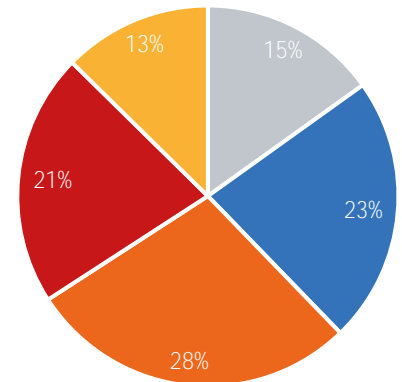

Visitor Totals

	Current Week	Previous Week	WoW % Change	2020	% v 2020 Change	2019	% v 2019 Change
Total Visitors	477,593	517,555	-7.7%	400,312	19.3%	87,483	445.9%

Key Stats

Tuesday was the busiest day this week with a total of 80,643 visits. The busiest hour was at 2:00 PM on Tuesday with 7,141 visits. The busiest location was SW Cor. Of Malcolm X & 125th with a total of 76,620 visits.

Visitors by Day (Original Locations)

	Monday	Tuesday	Wednesday	Thursday	Friday	Saturday	Sunday	Total
Current Week	5,717	8,511	7,063	10,344	6,351	10,164	7,370	55,520
Previous Week	6,368	6,094	7,978	7,283	9,418	9,618	8,749	55,508
2020	7,824	5,549	6,142	8,621	7,948	5,687	6,387	48,158
2019	11,939	11,553	11,246	13,140	13,786	15,642	10,177	87,483
% Change WoW	-10.2%	39.7%	-17.4%	42.0%	-32.6%	5.7%	-15.8%	0.0%
% v 2020 Change	-26.9%	53.4%	15.0%	20.0%	-20.1%	78.7%	15.4%	15.3%
% v 2019 Change	-52.1%	-26.3%	-37.2%	-21.3%	-53.9%	-35.0%	-27.6%	-36.5%

Visitors by Day (All Locations)

% Share of Visitors by Day

Visitors by Day Part - Weekend

Morning	8,599
Lunch	12,890
Afternoon	15,990
Early Eve	12,246
Evening	7,190

Visitors by Day Part - Weekday

Morning	14,439
Lunch	14,831
Afternoon	17,287
Early Eve	14,584
Evening	7,155

Day Parts are calculated using the following time periods:
 Morning 06:00AM - 10:59AM
 Lunch 11:00AM - 1:59PM
 Afternoon 2:00PM - 4:59PM
 Early Evening 5:00PM - 7:59PM
 Evening 8:00PM - 11:59PM

Long Term Trend by Week