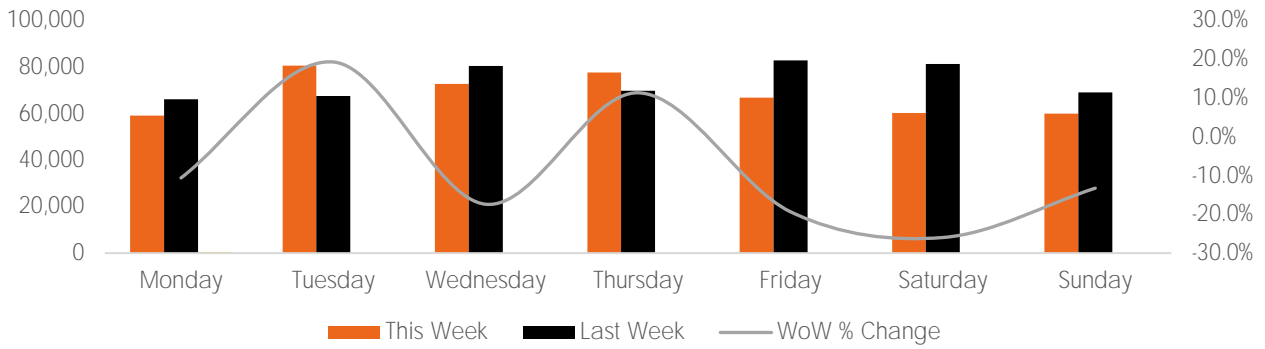

Visitors by Day (All Locations)