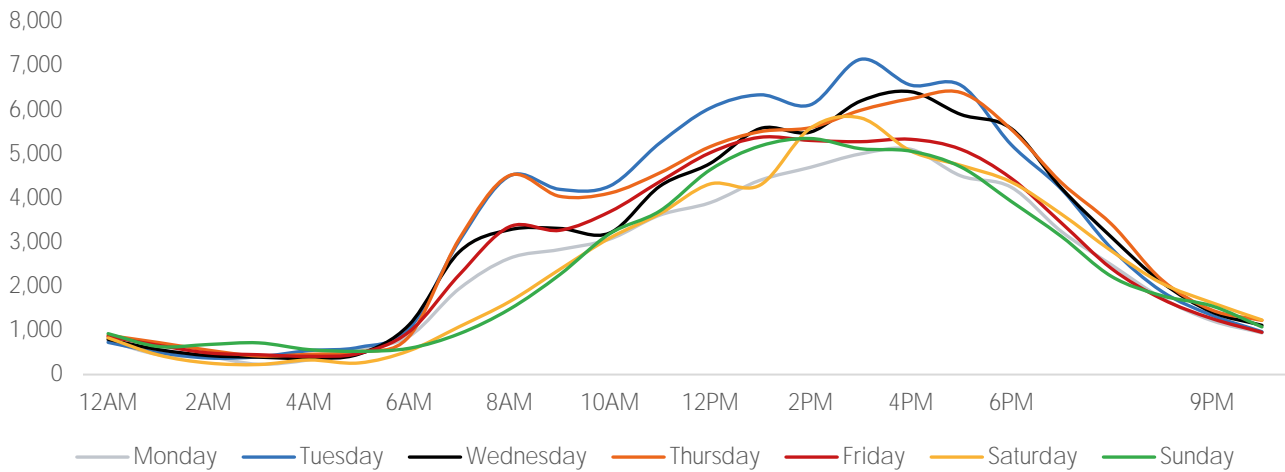

Visitors by Hour

	Monday	Tuesday	Wednesday	Thursday	Friday	Saturday	Sunday
6:00	866	1,032	1,127	863	968	539	595
7:00	1,947	3,025	2,779	3,074	2,260	1,084	925
8:00	2,634	4,498	3,280	4,508	3,348	1,651	1,480
9:00	2,832	4,196	3,310	4,038	3,267	2,380	2,260
10:00	3,069	4,271	3,207	4,110	3,688	3,093	3,191
11:00	3,612	5,248	4,268	4,570	4,372	3,644	3,707
12:00	3,893	6,035	4,782	5,162	5,024	4,317	4,638
13:00	4,403	6,337	5,573	5,503	5,375	4,294	5,179
14:00	4,695	6,110	5,493	5,593	5,303	5,581	5,347
15:00	4,998	7,141	6,196	5,987	5,275	5,813	5,116
16:00	5,103	6,557	6,407	6,248	5,329	5,063	5,060
17:00	4,500	6,552	5,891	6,387	5,101	4,738	4,701
18:00	4,244	5,210	5,574	5,556	4,447	4,363	3,924
19:00	3,242	4,202	4,226	4,350	3,436	3,636	3,130
20:00	2,485	2,857	3,112	3,408	2,402	2,800	2,224
21:00	1,736	1,887	2,092	2,149	1,715	2,069	1,788
22:00	1,222	1,345	1,419	1,462	1,269	1,629	1,555
23:00	944	971	1,115	1,228	957	1,236	1,079