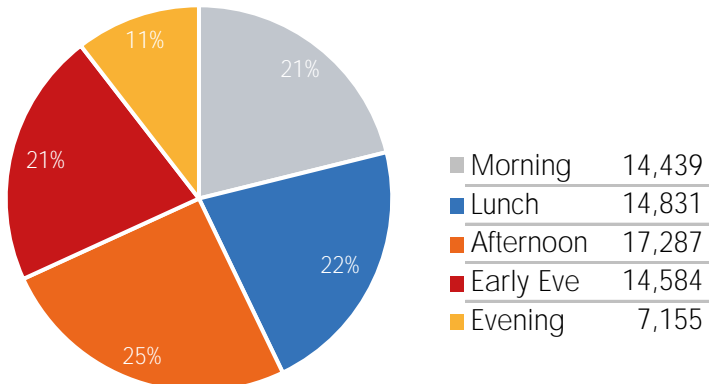

Visitor Totals

	Current Week	Previous Week	WoW % Change	2020	% v 2020 Change	2019	% v 2019 Change
Total Visitors	477,593	517,555	-7.7%	400,312	19.3%	87,483	445.9%

Key Stats

Tuesday was the busiest day this week with a total of 80,643 visits. The busiest hour was at 2:00 PM on Tuesday with 7,141 visits. The busiest location was SW Cor. Of Malcolm X & 125th with a total of 76,620 visits.

Visitors by Day (Original Locations)

	Monday	Tuesday	Wednesday	Thursday	Friday	Saturday	Sunday	Total
Current Week	5,717	8,511	7,063	10,344	6,351	10,164	7,370	55,520
Previous Week	6,368	6,094	7,978	7,283	9,418	9,618	8,749	55,508
2020	7,824	5,549	6,142	8,621	7,948	5,687	6,387	48,158
2019	11,939	11,553	11,246	13,140	13,786	15,642	10,177	87,483
% Change WoW	-10.2%	39.7%	-17.4%	42.0%	-32.6%	5.7%	-15.8%	0.0%
% v 2020 Change	-26.9%	53.4%	15.0%	20.0%	-20.1%	78.7%	15.4%	15.3%
% v 2019 Change	-52.1%	-26.3%	-37.2%	-21.3%	-53.9%	-35.0%	-27.6%	-36.5%

Visitors by Day (All Locations)

% Share of Visitors by Day

Visitors by Day Part - Weekend

Morning	8,599
Lunch	12,890
Afternoon	15,990
Early Eve	12,246
Evening	7,190

Visitors by Day Part - Weekday

Morning	14,439
Lunch	14,831
Afternoon	17,287
Early Eve	14,584
Evening	7,155

Day Parts are calculated using the following time periods:
 Morning 06:00AM - 10:59AM
 Lunch 11:00AM - 1:59PM
 Afternoon 2:00PM - 4:59PM
 Early Evening 5:00PM - 7:59PM
 Evening 8:00PM - 11:59PM

Long Term Trend by Week