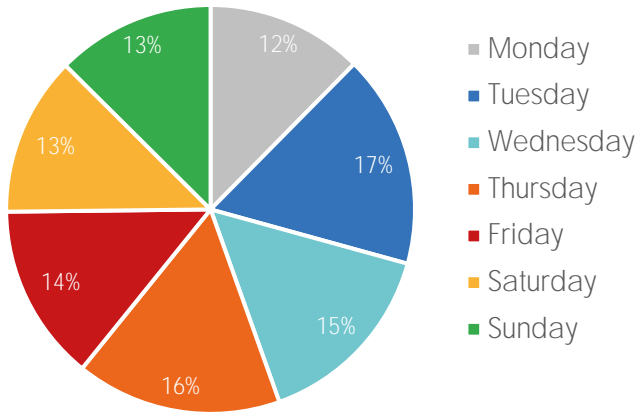

Visitor Totals

	Current Week	Previous Week	WoW % Change	2020	% v 2020 Change	2019	% v 2019 Change
Total Visitors	477,593	517,555	-7.7%	400,312	19.3%	87,483	445.9%

Key Stats

Tuesday was the busiest day this week with a total of 80,643 visits. The busiest hour was at 2:00 PM on Tuesday with 7,141 visits. The busiest location was SW Cor. Of Malcolm X & 125th with a total of 76,620 visits.

Note: Original Locations include 125th St and Frederick Douglas Blvd; NE.

Visitors by Day (All Locations)

	Monday	Tuesday	Wednesday	Thursday	Friday	Saturday	Sunday	Total
Current Week	59,191	80,643	72,871	77,756	66,893	60,286	59,953	477,593
Previous Week	66,199	67,575	80,546	69,804	82,911	81,429	69,091	517,555
Change WoW	-7,008	13,068	-7,675	7,952	-16,018	-21,143	-9,138	-39,962
% Change WoW	-10.6%	19.3%	-17.4%	11.4%	-19.3%	-26.0%	-13.2%	-7.7%
2020	48,799	55,278	60,891	62,904	71,269	48,099	53,072	400,312
% v 2020 Change	21.3%	45.9%	19.7%	23.6%	-6.1%	25.3%	13.0%	19.3%
2019	11,939	11,553	11,246	13,140	13,786	15,642	10,177	87,483
% v 2019 Change	395.8%	598.0%	548.0%	491.8%	385.2%	285.4%	489.1%	445.9%

Visitors by Day (Original Locations)

	Monday	Tuesday	Wednesday	Thursday	Friday	Saturday	Sunday	Total
Current Week	5,717	8,511	7,063	10,344	6,351	10,164	7,370	55,520
Previous Week	6,368	6,094	7,978	7,283	9,418	9,618	8,749	55,508
2020	7,824	5,549	6,142	8,621	7,948	5,687	6,387	48,158
2019	11,939	11,553	11,246	13,140	13,786	15,642	10,177	87,483
% Change WoW	-10.2%	39.7%	-17.4%	42.0%	-32.6%	5.7%	-15.8%	0.0%
% v 2020 Change	-26.9%	53.4%	15.0%	20.0%	-20.1%	78.7%	15.4%	15.3%
% v 2019 Change	-52.1%	-26.3%	-37.2%	-21.3%	-53.9%	-35.0%	-27.6%	-36.5%

Visitors by Day (All Locations)

% Share of Visitors by Day

Visitors by Day Part - Weekend

Morning	8,599
Lunch	12,890
Afternoon	15,990
Early Eve	12,246
Evening	7,190

Visitors by Day Part - Weekday

Morning	14,439
Lunch	14,831
Afternoon	17,287
Early Eve	14,584
Evening	7,155