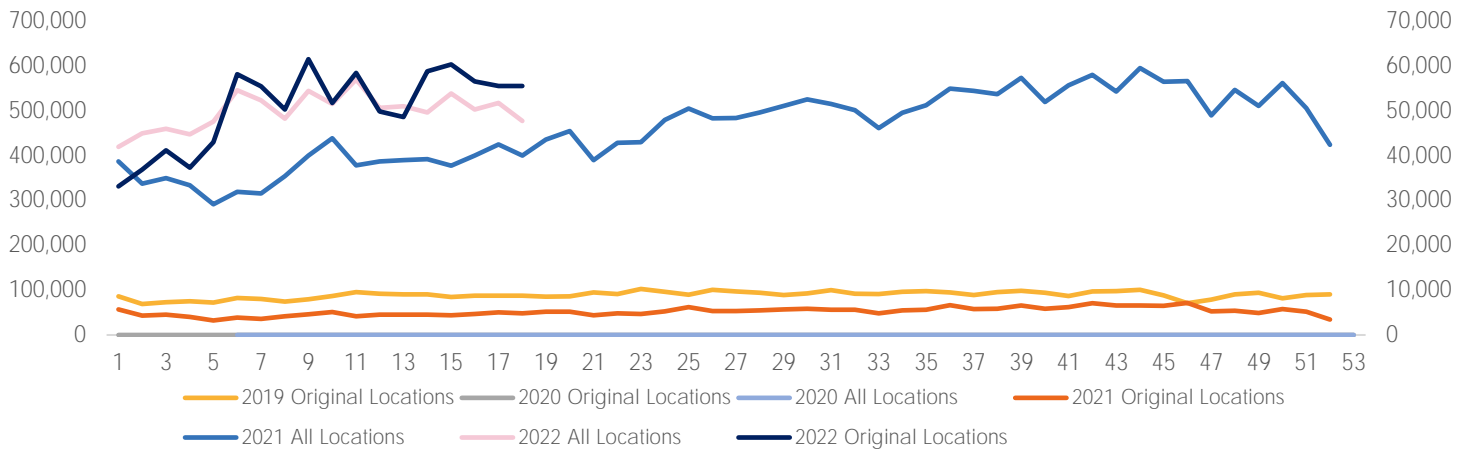

Visitor Totals

	Current Week	Previous Week	WoW % Change	2020	% v 2020 Change	2019	% v 2019 Change
Total Visitors	477,593	517,555	-7.7%	400,312	19.3%	87,483	445.9%

Key Stats

Tuesday was the busiest day this week with a total of 80,643 visits. The busiest hour was at 2:00 PM on Tuesday with 7,141 visits. The busiest location was SW Cor. Of Malcolm X & 125th with a total of 76,620 visits.

Visitors by Day (Original Locations)

	Monday	Tuesday	Wednesday	Thursday	Friday	Saturday	Sunday	Total
Current Week	5,717	8,511	7,063	10,344	6,351	10,164	7,370	55,520
Previous Week	6,368	6,094	7,978	7,283	9,418	9,618	8,749	55,508
2020	7,824	5,549	6,142	8,621	7,948	5,687	6,387	48,158
2019	11,939	11,553	11,246	13,140	13,786	15,642	10,177	87,483
% Change WoW	-10.2%	39.7%	-17.4%	42.0%	-32.6%	5.7%	-15.8%	0.0%
% v 2020 Change	-26.9%	53.4%	15.0%	20.0%	-20.1%	78.7%	15.4%	15.3%
% v 2019 Change	-52.1%	-26.3%	-37.2%	-21.3%	-53.9%	-35.0%	-27.6%	-36.5%

Visitors by Day (All Locations)

% Share of Visitors by Day

Visitors by Day Part - Weekend

Morning	8,599
Lunch	12,890
Afternoon	15,990
Early Eve	12,246
Evening	7,190

Visitors by Day Part - Weekday

Morning	14,439
Lunch	14,831
Afternoon	17,287
Early Eve	14,584
Evening	7,155

Day Parts are calculated using the following time periods:
 Morning 06:00AM - 10:59AM
 Lunch 11:00AM - 1:59PM
 Afternoon 2:00PM - 4:59PM
 Early Evening 5:00PM - 7:59PM
 Evening 8:00PM - 11:59PM

Long Term Trend by Week