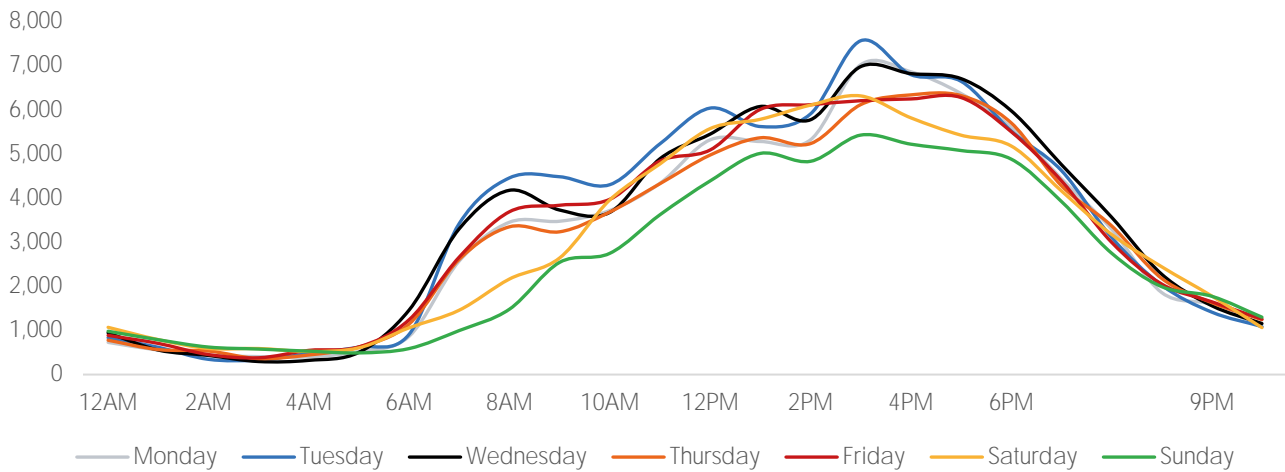

Visitors by Day (All Locations)

% Share of Visitors by Day

Visitors by Day Part - Weekend

Morning	9,817
Lunch	14,570
Afternoon	16,852
Early Eve	14,322
Evening	8,140

Visitors by Day Part - Weekday

Day Parts are calculated using the following time periods:
 Morning 06:00AM - 10:59AM
 Lunch 11:00AM - 1:59PM
 Afternoon 2:00PM - 4:59PM
 Early Evening 5:00PM - 7:59PM
 Evening 8:00PM - 11:59PM

Long Term Trend by Week

Visitors by Hour

	Monday	Tuesday	Wednesday	Thursday	Friday	Saturday	Sunday
6:00	866	911	1,461	1,144	1,242	1,059	589
7:00	2,573	3,423	3,303	2,611	2,662	1,459	997
8:00	3,451	4,455	4,174	3,347	3,688	2,164	1,481
9:00	3,473	4,481	3,727	3,234	3,835	2,641	2,541
10:00	3,716	4,301	3,673	3,683	3,970	3,956	2,746
11:00	4,332	5,227	4,888	4,323	4,836	4,770	3,620
12:00	5,317	6,036	5,446	4,972	5,087	5,571	4,386
13:00	5,279	5,618	6,073	5,363	6,006	5,782	5,010
14:00	5,317	5,903	5,771	5,231	6,112	6,103	4,830
15:00	7,017	7,561	6,975	6,114	6,203	6,312	5,424
16:00	6,858	6,794	6,817	6,335	6,243	5,816	5,219
17:00	6,367	6,644	6,704	6,320	6,276	5,423	5,075
18:00	5,601	5,518	5,977	5,703	5,503	5,179	4,881
19:00	4,439	4,625	4,759	4,281	4,392	4,163	3,923
20:00	3,296	3,111	3,568	3,372	2,999	3,177	2,753
21:00	1,859	2,026	2,274	2,179	2,051	2,443	1,992
22:00	1,590	1,414	1,559	1,629	1,649	1,779	1,773
23:00	1,079	1,087	1,156	1,243	1,257	1,063	1,300