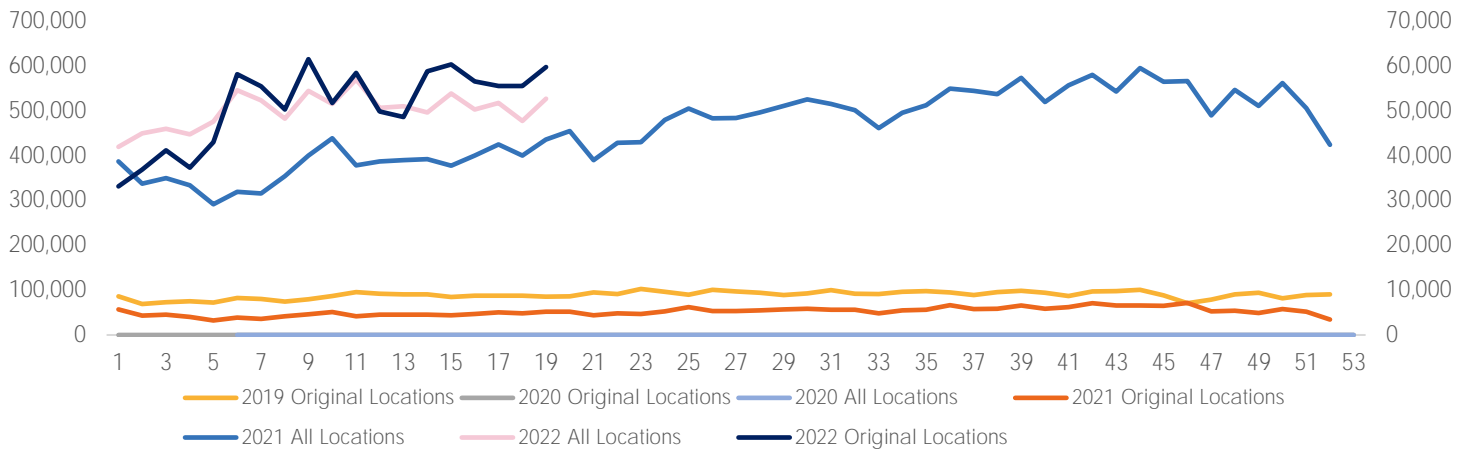

Visitor Totals

	Current Week	Previous Week	WoW % Change	2020	% v 2020 Change	2019	% v 2019 Change
Total Visitors	526,772	477,593	10.3%	436,067	20.8%	87,949	499.0%

Key Stats

Tuesday was the busiest day this week with a total of 82,363 visits. The busiest hour was at 2:00 PM on Tuesday with 7,561 visits. The busiest location was SW Cor. Of Malcolm X & 125th with a total of 81,358 visits.

Visitors by Day (All Locations)

% Share of Visitors by Day

Visitors by Day Part - Weekend

Morning	9,817
Lunch	14,570
Afternoon	16,852
Early Eve	14,322
Evening	8,140

Visitors by Day Part - Weekday

Day Parts are calculated using the following time periods:
 Morning 06:00AM - 10:59AM
 Lunch 11:00AM - 1:59PM
 Afternoon 2:00PM - 4:59PM
 Early Evening 5:00PM - 7:59PM
 Evening 8:00PM - 11:59PM

Long Term Trend by Week

Visitors by Hour

	Monday	Tuesday	Wednesday	Thursday	Friday	Saturday	Sunday
6:00	866	911	1,461	1,144	1,242	1,059	589
7:00	2,573	3,423	3,303	2,611	2,662	1,459	997
8:00	3,451	4,455	4,174	3,347	3,688	2,164	1,481
9:00	3,473	4,481	3,727	3,234	3,835	2,641	2,541
10:00	3,716	4,301	3,673	3,683	3,970	3,956	2,746
11:00	4,332	5,227	4,888	4,323	4,836	4,770	3,620
12:00	5,317	6,036	5,446	4,972	5,087	5,571	4,386
13:00	5,279	5,618	6,073	5,363	6,006	5,782	5,010
14:00	5,317	5,903	5,771	5,231	6,112	6,103	4,830
15:00	7,017	7,561	6,975	6,114	6,203	6,312	5,424
16:00	6,858	6,794	6,817	6,335	6,243	5,816	5,219
17:00	6,367	6,644	6,704	6,320	6,276	5,423	5,075
18:00	5,601	5,518	5,977	5,703	5,503	5,179	4,881
19:00	4,439	4,625	4,759	4,281	4,392	4,163	3,923
20:00	3,296	3,111	3,568	3,372	2,999	3,177	2,753
21:00	1,859	2,026	2,274	2,179	2,051	2,443	1,992
22:00	1,590	1,414	1,559	1,629	1,649	1,779	1,773
23:00	1,079	1,087	1,156	1,243	1,257	1,063	1,300