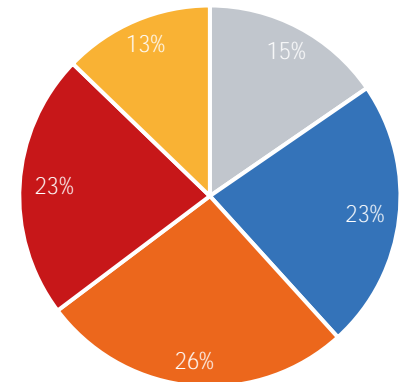

Visitor Totals

	Current Week	Previous Week	WoW % Change	2020	% v 2020 Change	2019	% v 2019 Change
Total Visitors	526,772	477,593	10.3%	436,067	20.8%	87,949	499.0%

Key Stats

Tuesday was the busiest day this week with a total of 82,363 visits. The busiest hour was at 2:00 PM on Tuesday with 7,561 visits. The busiest location was SW Cor. Of Malcolm X & 125th with a total of 81,358 visits.

Visitors by Day (All Locations)

% Share of Visitors by Day

Visitors by Day Part - Weekend

Morning	9,817
Lunch	14,570
Afternoon	16,852
Early Eve	14,322
Evening	8,140

Visitors by Day Part - Weekday

Day Parts are calculated using the following time periods:
 Morning 06:00AM - 10:59AM
 Lunch 11:00AM - 1:59PM
 Afternoon 2:00PM - 4:59PM
 Early Evening 5:00PM - 7:59PM
 Evening 8:00PM - 11:59PM

Long Term Trend by Week

Visitors by Hour

	Monday	Tuesday	Wednesday	Thursday	Friday	Saturday	Sunday
6:00	866	911	1,461	1,144	1,242	1,059	589
7:00	2,573	3,423	3,303	2,611	2,662	1,459	997
8:00	3,451	4,455	4,174	3,347	3,688	2,164	1,481
9:00	3,473	4,481	3,727	3,234	3,835	2,641	2,541
10:00	3,716	4,301	3,673	3,683	3,970	3,956	2,746
11:00	4,332	5,227	4,888	4,323	4,836	4,770	3,620
12:00	5,317	6,036	5,446	4,972	5,087	5,571	4,386
13:00	5,279	5,618	6,073	5,363	6,006	5,782	5,010
14:00	5,317	5,903	5,771	5,231	6,112	6,103	4,830
15:00	7,017	7,561	6,975	6,114	6,203	6,312	5,424
16:00	6,858	6,794	6,817	6,335	6,243	5,816	5,219
17:00	6,367	6,644	6,704	6,320	6,276	5,423	5,075
18:00	5,601	5,518	5,977	5,703	5,503	5,179	4,881
19:00	4,439	4,625	4,759	4,281	4,392	4,163	3,923
20:00	3,296	3,111	3,568	3,372	2,999	3,177	2,753
21:00	1,859	2,026	2,274	2,179	2,051	2,443	1,992
22:00	1,590	1,414	1,559	1,629	1,649	1,779	1,773
23:00	1,079	1,087	1,156	1,243	1,257	1,063	1,300