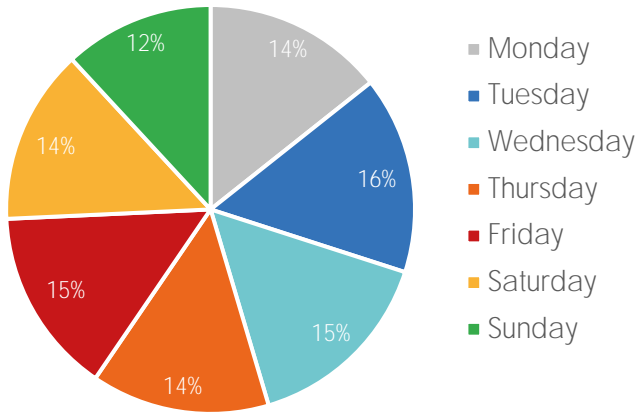

% Share of Visitors by Day