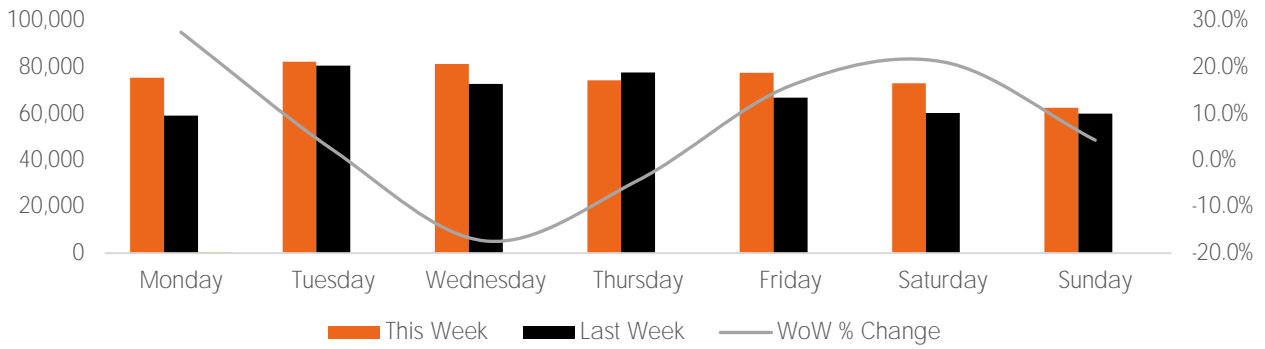

Visitors by Day (All Locations)