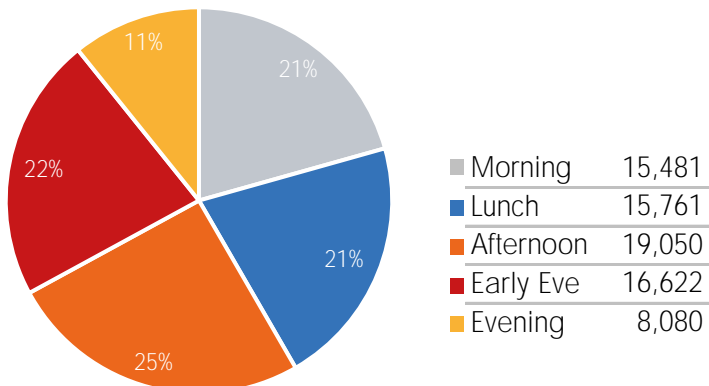

Visitor Totals

	Current Week	Previous Week	WoW % Change	2020	% v 2020 Change	2019	% v 2019 Change
Total Visitors	526,772	477,593	10.3%	436,067	20.8%	87,949	499.0%

Key Stats

Tuesday was the busiest day this week with a total of 82,363 visits. The busiest hour was at 2:00 PM on Tuesday with 7,561 visits. The busiest location was SW Cor. Of Malcolm X & 125th with a total of 81,358 visits.

Visitors by Day (All Locations)

% Share of Visitors by Day

Visitors by Day Part - Weekend

Morning	9,817
Lunch	14,570
Afternoon	16,852
Early Eve	14,322
Evening	8,140

Visitors by Day Part - Weekday

Day Parts are calculated using the following time periods:
 Morning 06:00AM - 10:59AM
 Lunch 11:00AM - 1:59PM
 Afternoon 2:00PM - 4:59PM
 Early Evening 5:00PM - 7:59PM
 Evening 8:00PM - 11:59PM

Long Term Trend by Week

Visitors by Hour

	Monday	Tuesday	Wednesday	Thursday	Friday	Saturday	Sunday
6:00	866	911	1,461	1,144	1,242	1,059	589
7:00	2,573	3,423	3,303	2,611	2,662	1,459	997
8:00	3,451	4,455	4,174	3,347	3,688	2,164	1,481
9:00	3,473	4,481	3,727	3,234	3,835	2,641	2,541
10:00	3,716	4,301	3,673	3,683	3,970	3,956	2,746
11:00	4,332	5,227	4,888	4,323	4,836	4,770	3,620
12:00	5,317	6,036	5,446	4,972	5,087	5,571	4,386
13:00	5,279	5,618	6,073	5,363	6,006	5,782	5,010
14:00	5,317	5,903	5,771	5,231	6,112	6,103	4,830
15:00	7,017	7,561	6,975	6,114	6,203	6,312	5,424
16:00	6,858	6,794	6,817	6,335	6,243	5,816	5,219
17:00	6,367	6,644	6,704	6,320	6,276	5,423	5,075
18:00	5,601	5,518	5,977	5,703	5,503	5,179	4,881
19:00	4,439	4,625	4,759	4,281	4,392	4,163	3,923
20:00	3,296	3,111	3,568	3,372	2,999	3,177	2,753
21:00	1,859	2,026	2,274	2,179	2,051	2,443	1,992
22:00	1,590	1,414	1,559	1,629	1,649	1,779	1,773
23:00	1,079	1,087	1,156	1,243	1,257	1,063	1,300