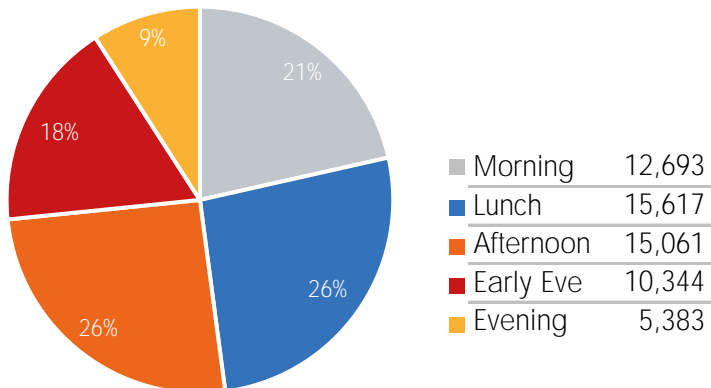

Visitors by Day Part - Weekday

Morning	12,693
Lunch	15,617
Afternoon	15,061
Early Eve	10,344
Evening	5,383

Day Parts are calculated using the following time periods:
Morning 06:00AM - 10:59AM
Lunch 11:00AM - 1:59PM
Afternoon 2:00PM - 4:59PM
Early Evening 5:00PM - 7:59PM
Evening 8:00PM - 11:59PM