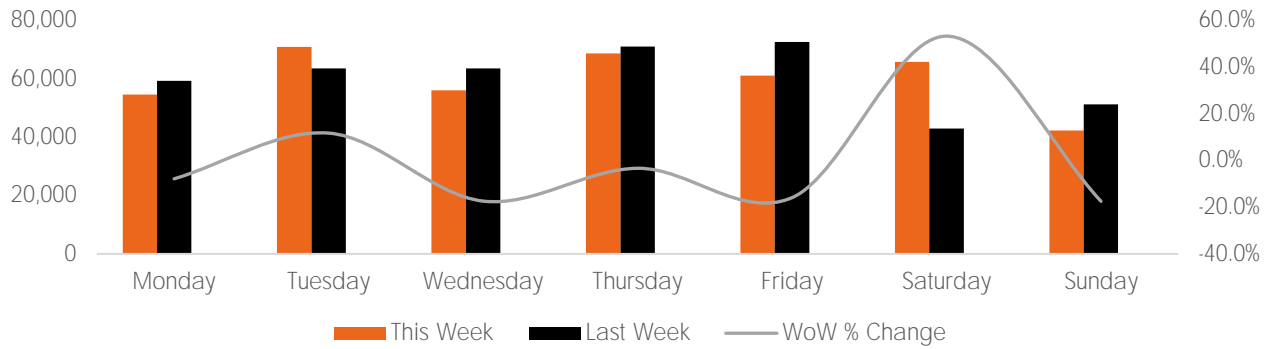

Visitor Totals

	Current Week	Previous Week	WoW % Change	2020	% v 2020 Change	2019	% v 2019 Change
Total Visitors	419,681	424,385	-1.1%	387,273	8.4%	69,090	507.4%

Key Stats

Tuesday was the busiest day this week with a total of 70,990 visits. The busiest hour was at 12:00 PM on Tuesday with 8,612 visits. The busiest location was NE Cor. of 125th & Malcolm X with a total of 69,705 visits.

Note: Original Locations include 125th St and Frederick Douglas Blvd: NE.

Visitors by Day (All Locations)

	Monday	Tuesday	Wednesday	Thursday	Friday	Saturday	Sunday	Total
Current Week	54,637	70,990	56,018	68,727	61,102	65,863	42,344	419,681
Previous Week	59,285	63,523	63,581	71,085	72,647	42,961	51,303	424,385
Change WoW	-4,648	7,467	-7,563	-2,358	-11,545	22,902	-8,959	-4,704
% Change WoW	-7.8%	11.8%	-17.4%	-3.3%	-15.9%	53.3%	-17.5%	-1.1%
2020	55,775	47,655	65,378	54,134	62,644	55,406	46,281	387,273
% v 2020 Change	-2.0%	49.0%	-14.3%	27.0%	-2.5%	18.9%	-8.5%	8.4%
2019	11,326	7,466	10,538	7,545	13,402	9,410	9,403	69,090
% v 2019 Change	382.4%	850.8%	431.6%	810.9%	355.9%	599.9%	350.3%	507.4%

Visitors by Day (Original Locations)

	Monday	Tuesday	Wednesday	Thursday	Friday	Saturday	Sunday	Total
Current Week	4,248	7,427	2,606	5,326	4,387	6,506	2,653	33,153
Previous Week	4,564	5,231	4,992	6,285	7,145	2,153	4,058	34,428
2020	8,997	5,627	9,034	10,120	7,201	9,220	6,706	56,905
2019	11,326	7,466	10,538	7,545	13,402	9,410	9,403	69,090
% Change WoW	-6.9%	42.0%	-17.4%	-15.3%	-38.6%	202.2%	-34.6%	-3.7%
% v 2020 Change	-52.8%	32.0%	-71.2%	-47.4%	-39.1%	-29.4%	-60.4%	-41.7%
% v 2019 Change	-62.5%	-0.5%	-75.3%	-29.4%	-67.3%	-30.9%	-71.8%	-52.0%

## Visitors by Day (All Locations)