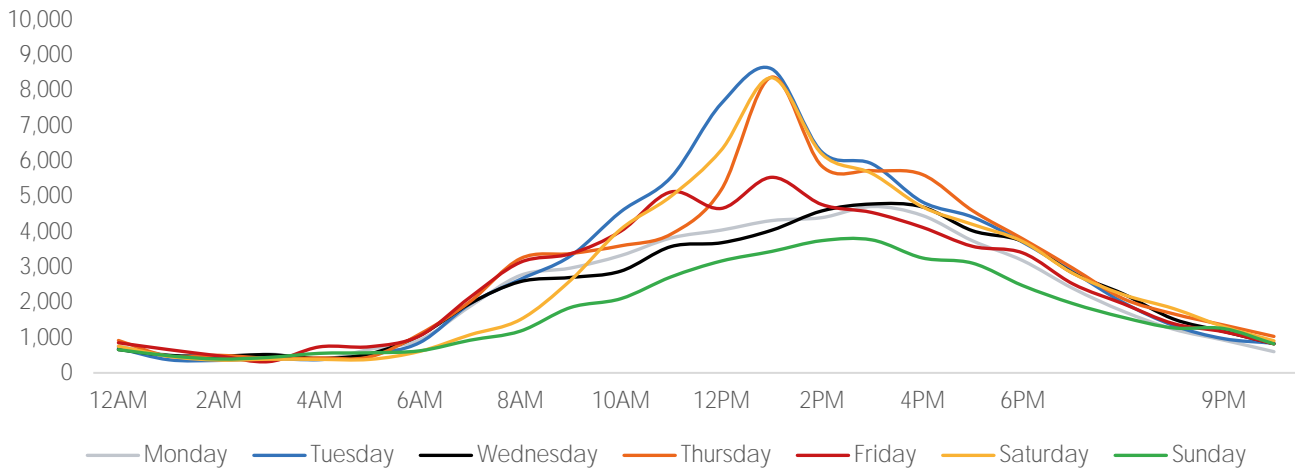

## Visitors by Day Part - Weekend

Morning	8,290
Lunch	14,503
Afternoon	13,662
Early Eve	9,143
Evening	5,589

## Visitors by Day Part - Weekday

Morning	12,693
Lunch	15,617
Afternoon	15,061
Early Eve	10,344
Evening	5,383

Day Parts are calculated using the following time periods:  
 Morning 06:00AM - 10:59AM  
 Lunch 11:00AM - 1:59PM  
 Afternoon 2:00PM - 4:59PM  
 Early Evening 5:00PM - 7:59PM  
 Evening 8:00PM - 11:59PM

## Visitors by Hour

	Monday	Tuesday	Wednesday	Thursday	Friday	Saturday	Sunday
6:00	934	860	1,064	1,100	1,050	610	626
7:00	1,885	1,956	1,966	2,019	2,143	1,079	926
8:00	2,762	2,649	2,585	3,237	3,132	1,510	1,183
9:00	2,969	3,313	2,703	3,379	3,374	2,622	1,852
10:00	3,323	4,566	2,882	3,599	4,014	4,070	2,101
11:00	3,821	5,542	3,578	3,930	5,126	5,004	2,720
12:00	4,044	7,630	3,685	5,189	4,658	6,313	3,168
13:00	4,313	8,612	4,039	8,377	5,540	8,361	3,440
14:00	4,397	6,259	4,587	5,859	4,769	6,203	3,746
15:00	4,712	5,920	4,784	5,728	4,542	5,646	3,766
16:00	4,460	4,844	4,702	5,620	4,124	4,706	3,256
17:00	3,741	4,413	4,026	4,594	3,585	4,206	3,108
18:00	3,180	3,701	3,726	3,796	3,398	3,720	2,471
19:00	2,391	2,861	2,827	2,963	2,519	2,818	1,962
20:00	1,743	1,993	2,237	2,102	1,958	2,218	1,572
21:00	1,237	1,343	1,526	1,672	1,394	1,822	1,274
22:00	927	969	1,174	1,354	1,164	1,308	1,255
23:00	601	839	828	1,033	821	908	821