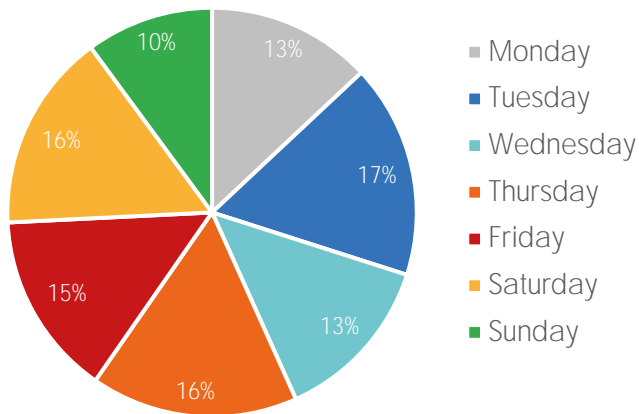

% Share of Visitors by Day