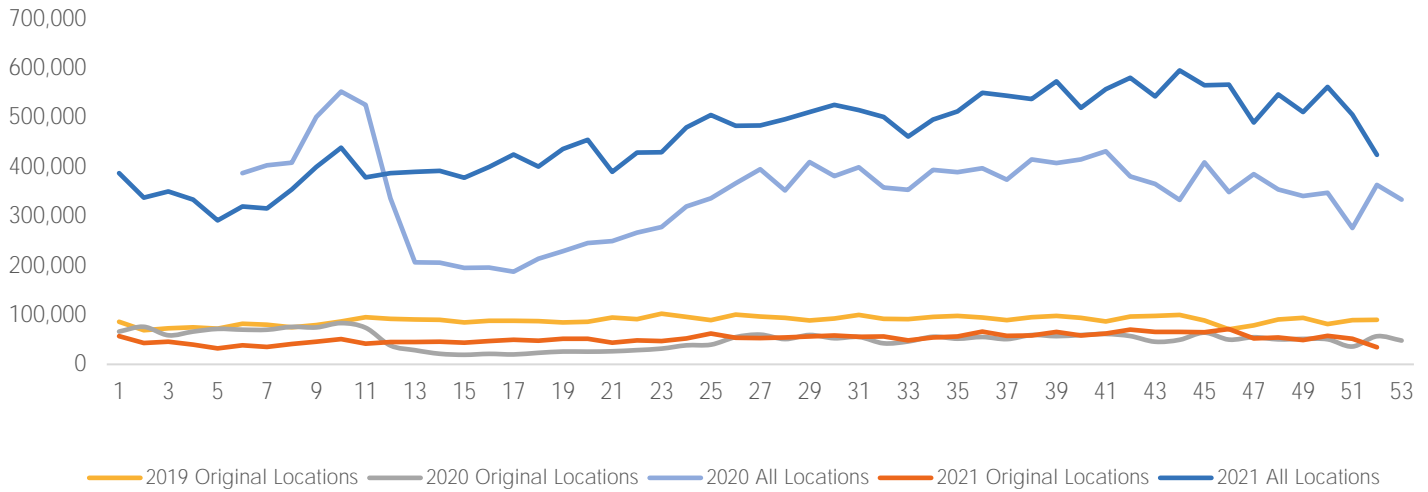

Long Term Trend by Week