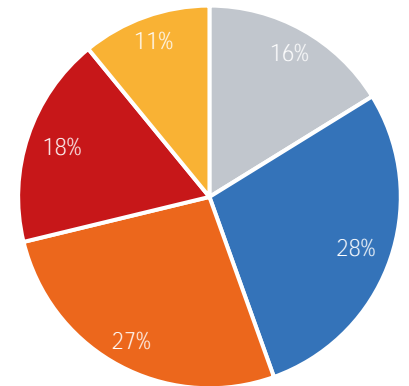

Visitors by Day Part - Weekend

Morning	8,290
Lunch	14,503
Afternoon	13,662
Early Eve	9,143
Evening	5,589