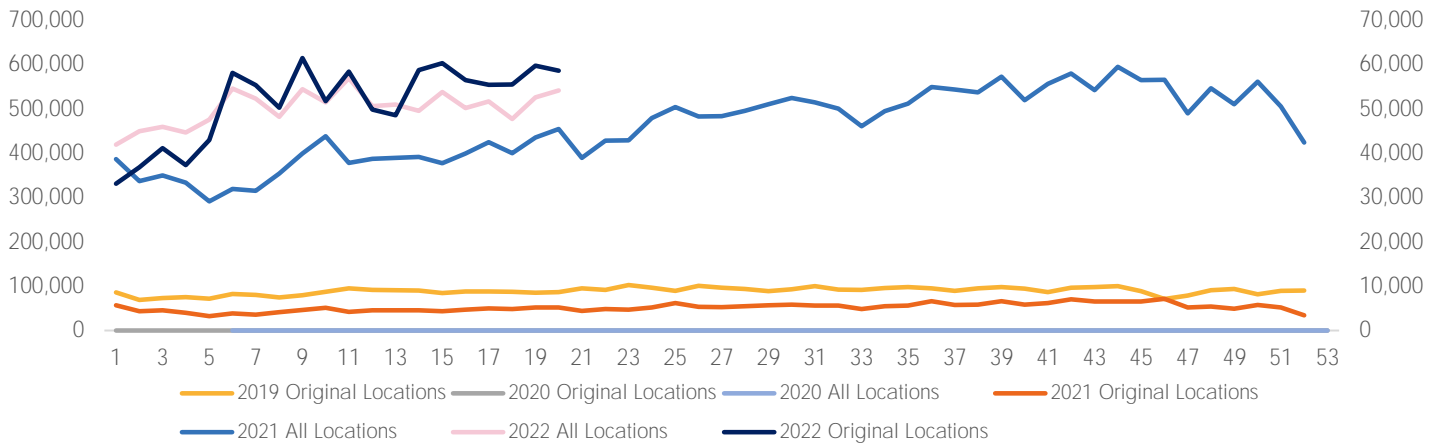

Visitor Totals

	Current Week	Previous Week	WoW % Change	2020	% v 2020 Change	2019	% v 2019 Change
Total Visitors	542,202	526,142	3.1%	454,929	19.2%	86,426	527.4%

Key Stats

Tuesday was the busiest day this week with a total of 87,165 visits. The busiest hour was at 2:00 PM on Tuesday with 7,888 visits. The busiest location was SW Cor. Of Malcolm X & 125th with a total of 89,928 visits.

Visitors by Day (All Locations)

% Share of Visitors by Day

Visitors by Day Part - Weekend

Visitors by Day Part - Weekday

Day Parts are calculated using the following time periods:
 Morning 06:00AM - 10:59AM
 Lunch 11:00AM - 1:59PM
 Afternoon 2:00PM - 4:59PM
 Early Evening 5:00PM - 7:59PM
 Evening 8:00PM - 11:59PM

Long Term Trend by Week

Visitors by Hour

	Monday	Tuesday	Wednesday	Thursday	Friday	Saturday	Sunday
6:00	1,082	1,116	1,094	1,076	1,186	861	727
7:00	3,371	3,875	3,850	2,451	2,421	1,555	1,018
8:00	3,985	4,551	5,090	2,993	4,267	2,214	1,804
9:00	3,725	4,340	4,113	2,921	4,887	3,298	2,506
10:00	3,828	4,524	4,516	3,173	4,869	4,473	3,147
11:00	4,383	5,226	5,338	3,803	5,479	5,362	3,747
12:00	4,949	6,012	5,853	4,647	6,271	6,097	4,401
13:00	5,414	5,941	6,078	5,244	6,224	5,958	4,856
14:00	5,310	6,254	5,996	5,244	6,255	6,724	5,049
15:00	6,075	7,888	7,100	5,793	6,260	7,078	4,968
16:00	6,211	7,241	7,132	6,115	6,556	6,753	4,883
17:00	5,789	7,195	7,079	5,954	5,366	6,914	4,937
18:00	5,141	6,135	6,122	5,182	4,419	6,343	4,474
19:00	3,835	4,902	4,857	4,337	3,861	5,113	3,832
20:00	2,606	3,368	3,482	3,278	3,125	4,214	2,734
21:00	2,018	2,365	2,418	2,151	2,011	3,028	1,932
22:00	1,362	1,514	1,606	1,489	1,649	2,327	1,762
23:00	1,207	1,088	1,122	1,071	1,171	1,678	1,303