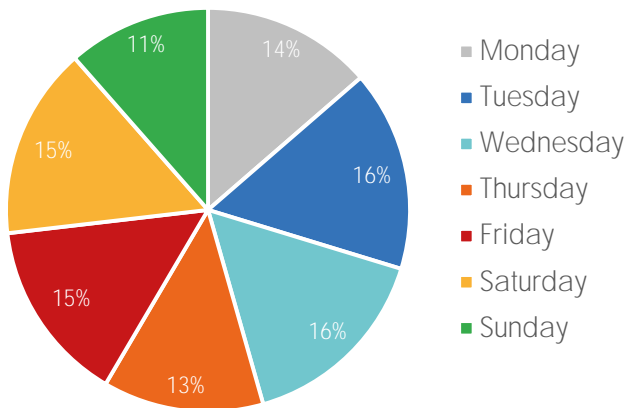

% Share of Visitors by Day