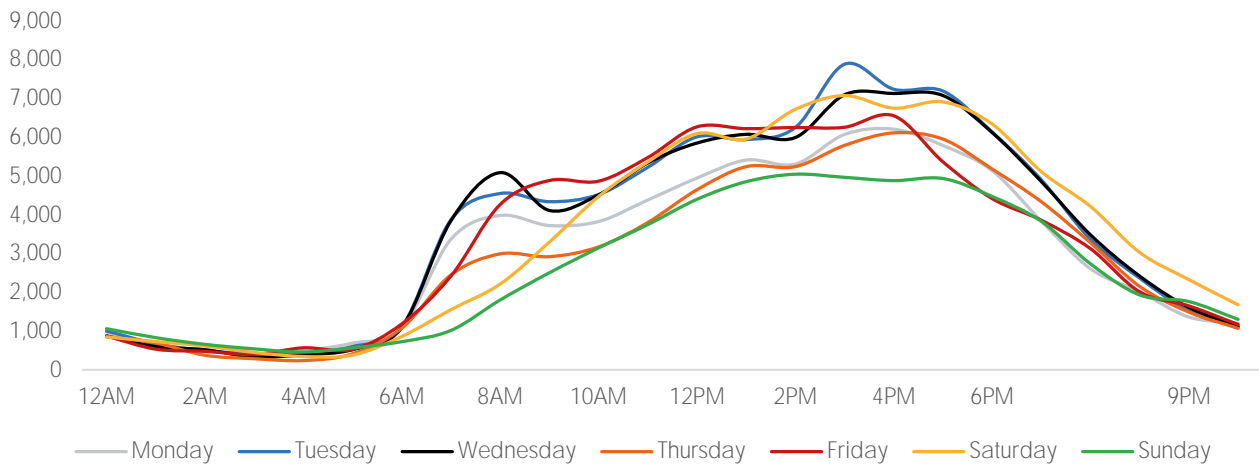

Visitors by Day (All Locations)

% Share of Visitors by Day

Visitors by Day Part - Weekend

Visitors by Day Part - Weekday

Day Parts are calculated using the following time periods:
 Morning 06:00AM - 10:59AM
 Lunch 11:00AM - 1:59PM
 Afternoon 2:00PM - 4:59PM
 Early Evening 5:00PM - 7:59PM
 Evening 8:00PM - 11:59PM

Long Term Trend by Week

Visitors by Hour

	Monday	Tuesday	Wednesday	Thursday	Friday	Saturday	Sunday
6:00	1,082	1,116	1,094	1,076	1,186	861	727
7:00	3,371	3,875	3,850	2,451	2,421	1,555	1,018
8:00	3,985	4,551	5,090	2,993	4,267	2,214	1,804
9:00	3,725	4,340	4,113	2,921	4,887	3,298	2,506
10:00	3,828	4,524	4,516	3,173	4,869	4,473	3,147
11:00	4,383	5,226	5,338	3,803	5,479	5,362	3,747
12:00	4,949	6,012	5,853	4,647	6,271	6,097	4,401
13:00	5,414	5,941	6,078	5,244	6,224	5,958	4,856
14:00	5,310	6,254	5,996	5,244	6,255	6,724	5,049
15:00	6,075	7,888	7,100	5,793	6,260	7,078	4,968
16:00	6,211	7,241	7,132	6,115	6,556	6,753	4,883
17:00	5,789	7,195	7,079	5,954	5,366	6,914	4,937
18:00	5,141	6,135	6,122	5,182	4,419	6,343	4,474
19:00	3,835	4,902	4,857	4,337	3,861	5,113	3,832
20:00	2,606	3,368	3,482	3,278	3,125	4,214	2,734
21:00	2,018	2,365	2,418	2,151	2,011	3,028	1,932
22:00	1,362	1,514	1,606	1,489	1,649	2,327	1,762
23:00	1,207	1,088	1,122	1,071	1,171	1,678	1,303