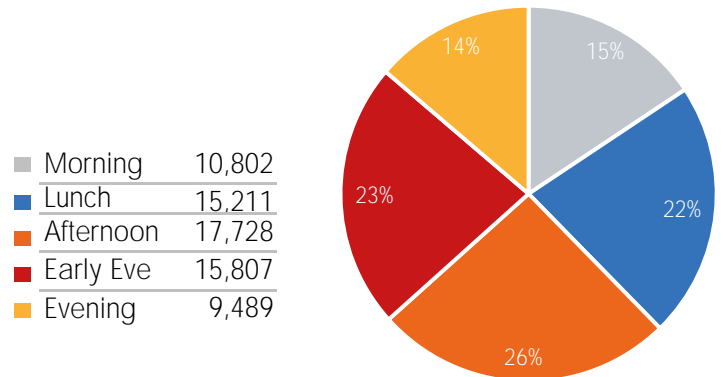

Visitor Totals

	Current Week	Previous Week	WoW % Change	2020	% v 2020 Change	2019	% v 2019 Change
Total Visitors	542,202	526,142	3.1%	454,929	19.2%	86,426	527.4%

Key Stats

Tuesday was the busiest day this week with a total of 87,165 visits. The busiest hour was at 2:00 PM on Tuesday with 7,888 visits. The busiest location was SW Cor. Of Malcolm X & 125th with a total of 89,928 visits.

Note: Original Locations include 125th St and Frederick Douglas Blvd; NE.

Visitors by Day (All Locations)

	Monday	Tuesday	Wednesday	Thursday	Friday	Saturday	Sunday	Total
Current Week	73,951	87,165	86,090	69,789	79,651	83,357	62,199	542,202
Previous Week	74,853	82,363	81,360	74,391	77,612	73,032	62,531	526,142
Change WoW	-902	4,802	4,730	-4,602	2,039	10,325	-332	16,060
% Change WoW	-1.2%	5.8%	-17.4%	-6.2%	2.6%	14.1%	-0.5%	3.1%
2020	55,145	65,036	82,605	63,503	73,125	55,402	60,113	454,929
% v 2020 Change	34.1%	34.0%	4.2%	9.9%	8.9%	50.5%	3.5%	19.2%
2019	7,539	10,386	12,889	12,664	13,779	16,405	12,764	86,426
% v 2019 Change	880.9%	739.3%	567.9%	451.1%	478.1%	408.1%	387.3%	527.4%

Visitors by Day (Original Locations)

	Monday	Tuesday	Wednesday	Thursday	Friday	Saturday	Sunday	Total
Current Week	6,803	9,341	9,705	7,917	7,968	9,713	7,192	58,639
Previous Week	8,966	9,449	9,103	9,266	8,747	7,351	6,888	59,770
2020	7,595	8,882	7,594	8,765	7,704	6,831	4,328	51,699
2019	7,539	10,386	12,889	12,664	13,779	16,405	12,764	86,426
% Change WoW	-24.1%	-1.1%	-17.4%	-14.6%	-8.9%	32.1%	4.4%	-1.9%
% v 2020 Change	-10.4%	5.2%	27.8%	-9.7%	3.4%	42.2%	66.2%	13.4%
% v 2019 Change	-9.8%	-10.1%	-24.7%	-37.5%	-42.2%	-40.8%	-43.7%	-32.2%

Visitors by Day (All Locations)

% Share of Visitors by Day

Visitors by Day Part - Weekend

Visitors by Day Part - Weekday

Day Parts are calculated using the following time periods:
 Morning 06:00AM - 10:59AM
 Lunch 11:00AM - 1:59PM
 Afternoon 2:00PM - 4:59PM
 Early Evening 5:00PM - 7:59PM
 Evening 8:00PM - 11:59PM