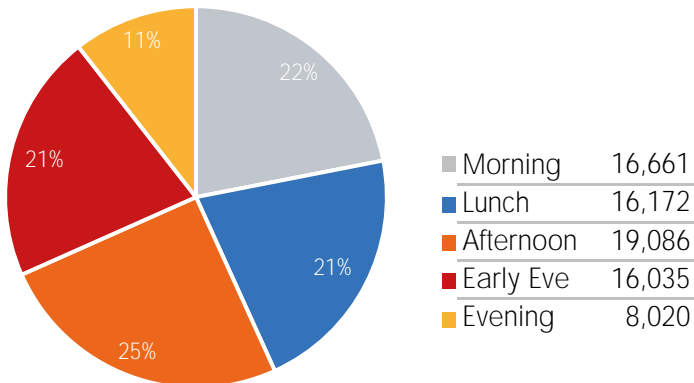

Visitor Totals

	Current Week	Previous Week	WoW % Change	2020	% v 2020 Change	2019	% v 2019 Change
Total Visitors	542,202	526,142	3.1%	454,929	19.2%	86,426	527.4%

Key Stats

Tuesday was the busiest day this week with a total of 87,165 visits. The busiest hour was at 2:00 PM on Tuesday with 7,888 visits. The busiest location was SW Cor. Of Malcolm X & 125th with a total of 89,928 visits.

Visitors by Day (All Locations)

% Share of Visitors by Day

Visitors by Day Part - Weekend

Visitors by Day Part - Weekday

Day Parts are calculated using the following time periods:
 Morning 06:00AM - 10:59AM
 Lunch 11:00AM - 1:59PM
 Afternoon 2:00PM - 4:59PM
 Early Evening 5:00PM - 7:59PM
 Evening 8:00PM - 11:59PM

Long Term Trend by Week

Visitors by Hour

	Monday	Tuesday	Wednesday	Thursday	Friday	Saturday	Sunday
6:00	1,082	1,116	1,094	1,076	1,186	861	727
7:00	3,371	3,875	3,850	2,451	2,421	1,555	1,018
8:00	3,985	4,551	5,090	2,993	4,267	2,214	1,804
9:00	3,725	4,340	4,113	2,921	4,887	3,298	2,506
10:00	3,828	4,524	4,516	3,173	4,869	4,473	3,147
11:00	4,383	5,226	5,338	3,803	5,479	5,362	3,747
12:00	4,949	6,012	5,853	4,647	6,271	6,097	4,401
13:00	5,414	5,941	6,078	5,244	6,224	5,958	4,856
14:00	5,310	6,254	5,996	5,244	6,255	6,724	5,049
15:00	6,075	7,888	7,100	5,793	6,260	7,078	4,968
16:00	6,211	7,241	7,132	6,115	6,556	6,753	4,883
17:00	5,789	7,195	7,079	5,954	5,366	6,914	4,937
18:00	5,141	6,135	6,122	5,182	4,419	6,343	4,474
19:00	3,835	4,902	4,857	4,337	3,861	5,113	3,832
20:00	2,606	3,368	3,482	3,278	3,125	4,214	2,734
21:00	2,018	2,365	2,418	2,151	2,011	3,028	1,932
22:00	1,362	1,514	1,606	1,489	1,649	2,327	1,762
23:00	1,207	1,088	1,122	1,071	1,171	1,678	1,303