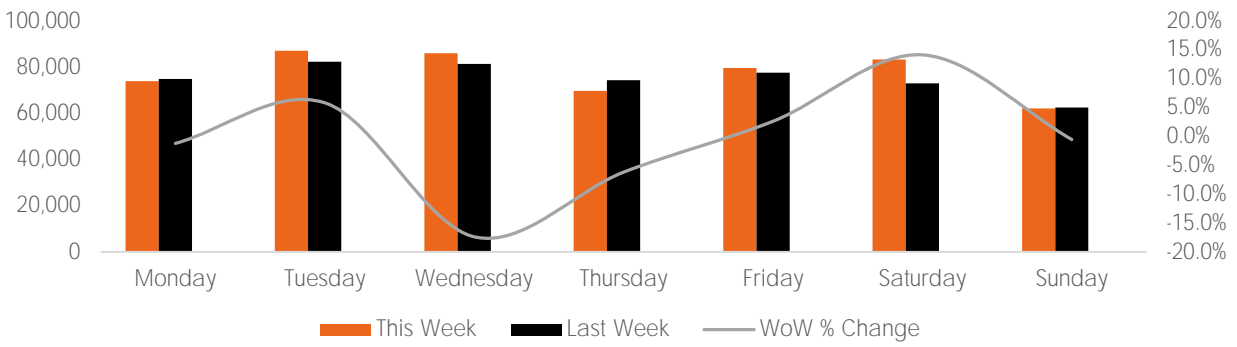

Visitors by Day (All Locations)