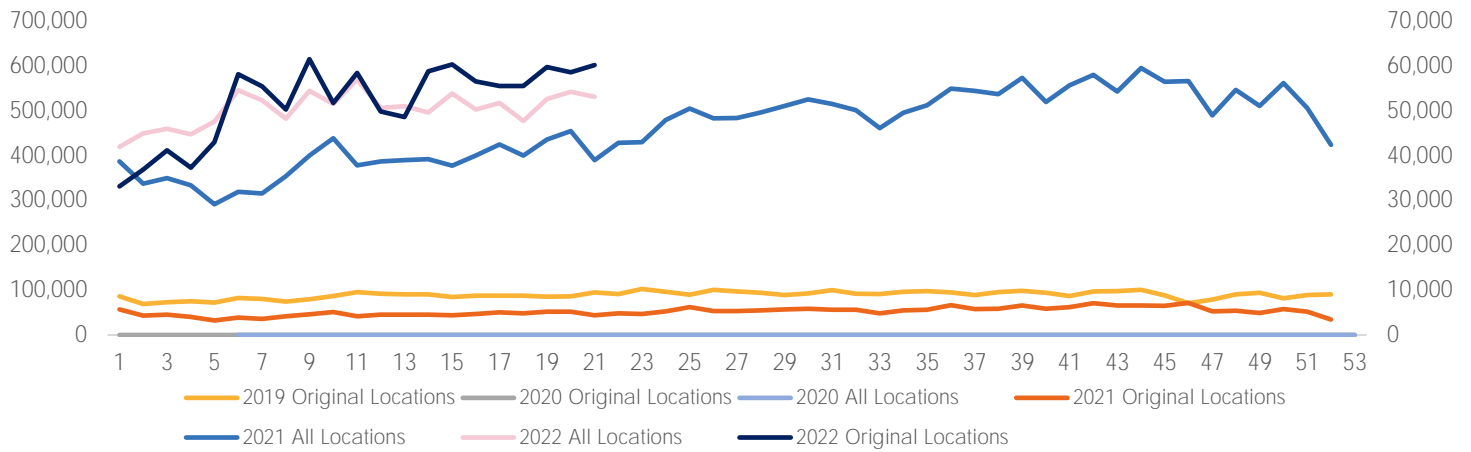

Visitor Totals

	Current Week	Previous Week	WoW % Change	2020	% v 2020 Change	2019	% v 2019 Change
Total Visitors	531,280	542,202	-2.0%	390,165	36.2%	94,877	460.0%

Key Stats

Wednesday was the busiest day this week with a total of 84,941 visits. The busiest hour was at 2:00 PM on Wednesday with 7,139 visits. The busiest location was SW Cor. Of Malcolm X & 125th with a total of 82,131 visits.

Visitors by Day (Original Locations)

	Monday	Tuesday	Wednesday	Thursday	Friday	Saturday	Sunday	Total
Current Week	9,055	7,661	9,911	9,026	8,541	7,346	8,687	60,227
Previous Week	6,803	9,341	9,705	7,917	7,968	9,713	7,192	58,639
2020	4,751	7,333	7,687	7,529	6,948	6,333	3,424	44,005
2019	13,624	13,816	13,174	10,339	15,607	16,465	11,852	94,877
% Change WoW	33.1%	-18.0%	-17.4%	14.0%	7.2%	-24.4%	20.8%	2.7%
% v 2020 Change	90.6%	4.5%	28.9%	19.9%	22.9%	16.0%	153.7%	36.9%
% v 2019 Change	-33.5%	-44.5%	-24.8%	-12.7%	-45.3%	-55.4%	-26.7%	-36.5%

Visitors by Day (All Locations)

% Share of Visitors by Day

Visitors by Day Part - Weekend

Morning	10,233
Lunch	14,352
Afternoon	16,680
Early Eve	14,665
Evening	8,596

Visitors by Day Part - Weekday

Morning	16,019
Lunch	15,885
Afternoon	19,248
Early Eve	16,413
Evening	7,779

Day Parts are calculated using the following time periods:
 Morning 06:00AM - 10:59AM
 Lunch 11:00AM - 1:59PM
 Afternoon 2:00PM - 4:59PM
 Early Evening 5:00PM - 7:59PM
 Evening 8:00PM - 11:59PM

Long Term Trend by Week