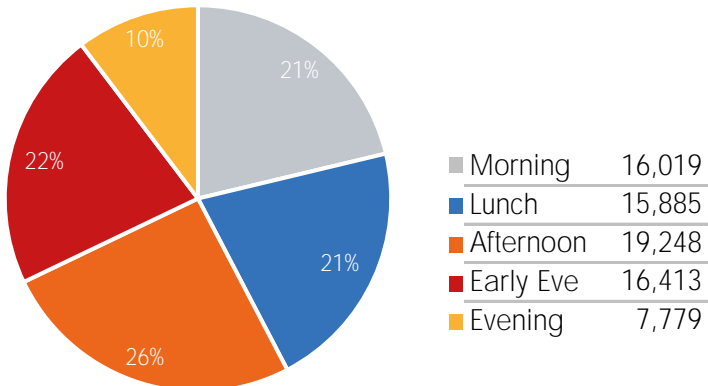

Visitor Totals

	Current Week	Previous Week	WoW % Change	2020	% v 2020 Change	2019	% v 2019 Change
Total Visitors	531,280	542,202	-2.0%	390,165	36.2%	94,877	460.0%

Key Stats

Wednesday was the busiest day this week with a total of 84,941 visits. The busiest hour was at 2:00 PM on Wednesday with 7,139 visits. The busiest location was SW Cor. Of Malcolm X & 125th with a total of 82,131 visits.

Visitors by Day (Original Locations)

	Monday	Tuesday	Wednesday	Thursday	Friday	Saturday	Sunday	Total
Current Week	9,055	7,661	9,911	9,026	8,541	7,346	8,687	60,227
Previous Week	6,803	9,341	9,705	7,917	7,968	9,713	7,192	58,639
2020	4,751	7,333	7,687	7,529	6,948	6,333	3,424	44,005
2019	13,624	13,816	13,174	10,339	15,607	16,465	11,852	94,877
% Change WoW	33.1%	-18.0%	-17.4%	14.0%	7.2%	-24.4%	20.8%	2.7%
% v 2020 Change	90.6%	4.5%	28.9%	19.9%	22.9%	16.0%	153.7%	36.9%
% v 2019 Change	-33.5%	-44.5%	-24.8%	-12.7%	-45.3%	-55.4%	-26.7%	-36.5%

Visitors by Day (All Locations)

% Share of Visitors by Day

Visitors by Day Part - Weekend

Morning	10,233
Lunch	14,352
Afternoon	16,680
Early Eve	14,665
Evening	8,596

Visitors by Day Part - Weekday

Morning	16,019
Lunch	15,885
Afternoon	19,248
Early Eve	16,413
Evening	7,779

Day Parts are calculated using the following time periods:
 Morning 06:00AM - 10:59AM
 Lunch 11:00AM - 1:59PM
 Afternoon 2:00PM - 4:59PM
 Early Evening 5:00PM - 7:59PM
 Evening 8:00PM - 11:59PM

Long Term Trend by Week