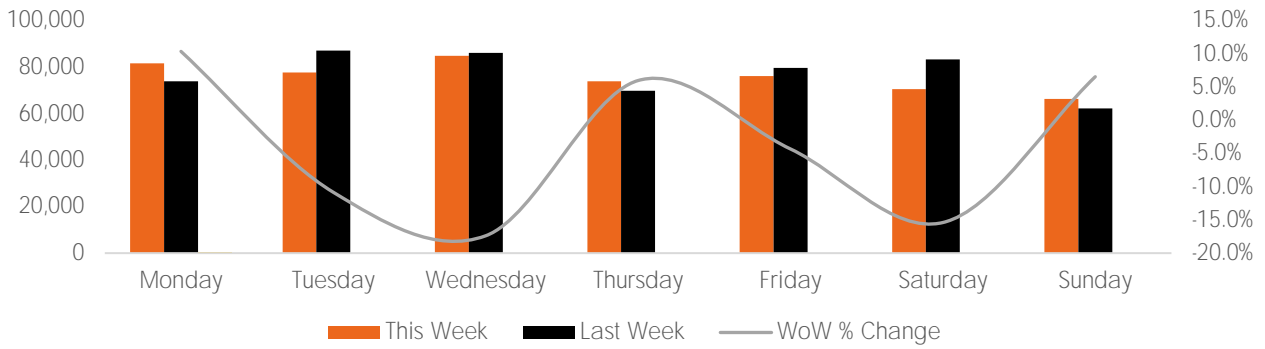

Visitors by Day (All Locations)