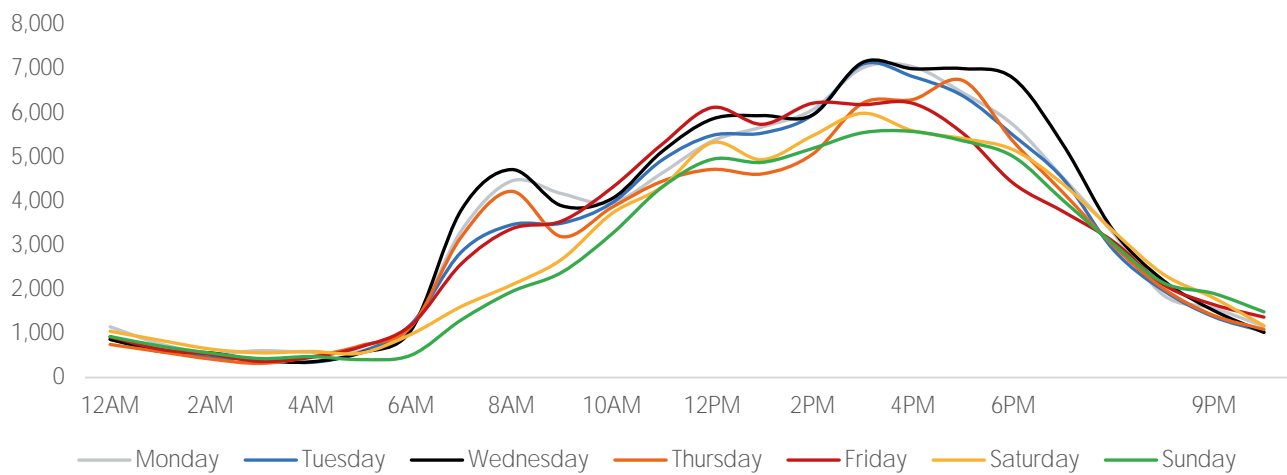

Visitors by Hour

	Monday	Tuesday	Wednesday	Thursday	Friday	Saturday	Sunday
6:00	1,138	1,209	1,073	1,155	1,189	980	507
7:00	3,326	2,843	3,795	3,184	2,575	1,609	1,306
8:00	4,451	3,460	4,712	4,219	3,367	2,097	1,943
9:00	4,166	3,496	3,892	3,191	3,543	2,677	2,382
10:00	3,957	3,952	4,051	3,853	4,296	3,714	3,251
11:00	4,630	4,925	5,118	4,444	5,281	4,319	4,310
12:00	5,356	5,484	5,855	4,715	6,116	5,320	4,944
13:00	5,678	5,537	5,934	4,614	5,737	4,935	4,875
14:00	6,064	5,945	5,946	5,059	6,213	5,475	5,188
15:00	7,016	7,098	7,139	6,215	6,182	5,987	5,546
16:00	7,040	6,818	6,995	6,297	6,212	5,589	5,574
17:00	6,449	6,379	6,998	6,727	5,531	5,414	5,362
18:00	5,726	5,489	6,783	5,351	4,405	5,160	5,008
19:00	4,521	4,496	5,267	4,184	3,758	4,377	4,009
20:00	3,263	2,894	3,326	2,983	3,078	3,316	3,026
21:00	1,863	1,969	2,194	2,012	2,103	2,337	2,144
22:00	1,570	1,377	1,518	1,406	1,652	1,802	1,904
23:00	1,162	1,041	1,022	1,091	1,369	1,174	1,488