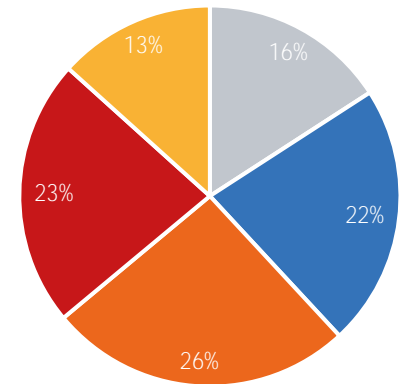

Visitor Totals

	Current Week	Previous Week	WoW % Change	2020	% v 2020 Change	2019	% v 2019 Change
Total Visitors	531,280	542,202	-2.0%	390,165	36.2%	94,877	460.0%

Key Stats

Wednesday was the busiest day this week with a total of 84,941 visits. The busiest hour was at 2:00 PM on Wednesday with 7,139 visits. The busiest location was SW Cor. Of Malcolm X & 125th with a total of 82,131 visits.

Visitors by Day (Original Locations)

	Monday	Tuesday	Wednesday	Thursday	Friday	Saturday	Sunday	Total
Current Week	9,055	7,661	9,911	9,026	8,541	7,346	8,687	60,227
Previous Week	6,803	9,341	9,705	7,917	7,968	9,713	7,192	58,639
2020	4,751	7,333	7,687	7,529	6,948	6,333	3,424	44,005
2019	13,624	13,816	13,174	10,339	15,607	16,465	11,852	94,877
% Change WoW	33.1%	-18.0%	-17.4%	14.0%	7.2%	-24.4%	20.8%	2.7%
% v 2020 Change	90.6%	4.5%	28.9%	19.9%	22.9%	16.0%	153.7%	36.9%
% v 2019 Change	-33.5%	-44.5%	-24.8%	-12.7%	-45.3%	-55.4%	-26.7%	-36.5%

Visitors by Day (All Locations)

% Share of Visitors by Day

Visitors by Day Part - Weekend

Morning	10,233
Lunch	14,352
Afternoon	16,680
Early Eve	14,665
Evening	8,596

Visitors by Day Part - Weekday

Morning	16,019
Lunch	15,885
Afternoon	19,248
Early Eve	16,413
Evening	7,779

Day Parts are calculated using the following time periods:
 Morning 06:00AM - 10:59AM
 Lunch 11:00AM - 1:59PM
 Afternoon 2:00PM - 4:59PM
 Early Evening 5:00PM - 7:59PM
 Evening 8:00PM - 11:59PM

Long Term Trend by Week