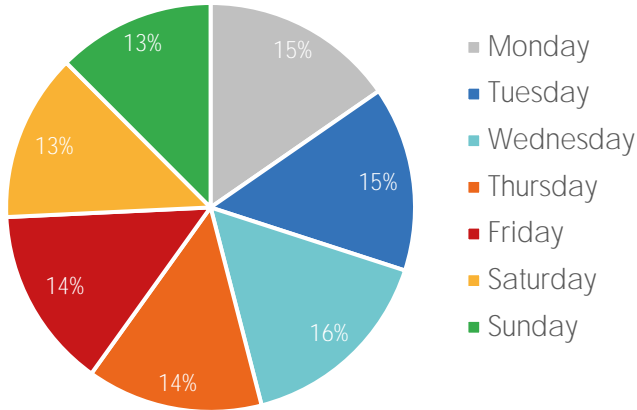

Visitor Totals

	Current Week	Previous Week	WoW % Change	2020	% v 2020 Change	2019	% v 2019 Change
Total Visitors	531,280	542,202	-2.0%	390,165	36.2%	94,877	460.0%

Key Stats

Wednesday was the busiest day this week with a total of 84,941 visits. The busiest hour was at 2:00 PM on Wednesday with 7,139 visits. The busiest location was SW Cor. Of Malcolm X & 125th with a total of 82,131 visits.

Note: Original Locations include 125th St and Frederick Douglas Blvd; NE.

Visitors by Day (All Locations)

	Monday	Tuesday	Wednesday	Thursday	Friday	Saturday	Sunday	Total
Current Week	81,626	77,718	84,941	73,972	76,214	70,528	66,281	531,280
Previous Week	73,951	87,165	86,090	69,789	79,651	83,357	62,199	542,202
Change WoW	7,675	-9,447	-1,149	4,183	-3,437	-12,829	4,082	-10,922
% Change WoW	10.4%	-10.8%	-17.4%	6.0%	-4.3%	-15.4%	6.6%	-2.0%
2020	50,471	60,677	74,062	63,616	59,517	41,145	40,677	390,165
% v 2020 Change	61.7%	28.1%	14.7%	16.3%	28.1%	71.4%	62.9%	36.2%
2019	13,624	13,816	13,174	10,339	15,607	16,465	11,852	94,877
% v 2019 Change	499.1%	462.5%	544.8%	615.5%	388.3%	328.4%	459.2%	460.0%

Visitors by Day (Original Locations)

	Monday	Tuesday	Wednesday	Thursday	Friday	Saturday	Sunday	Total
Current Week	9,055	7,661	9,911	9,026	8,541	7,346	8,687	60,227
Previous Week	6,803	9,341	9,705	7,917	7,968	9,713	7,192	58,639
2020	4,751	7,333	7,687	7,529	6,948	6,333	3,424	44,005
2019	13,624	13,816	13,174	10,339	15,607	16,465	11,852	94,877
% Change WoW	33.1%	-18.0%	-17.4%	14.0%	7.2%	-24.4%	20.8%	2.7%
% v 2020 Change	90.6%	4.5%	28.9%	19.9%	22.9%	16.0%	153.7%	36.9%
% v 2019 Change	-33.5%	-44.5%	-24.8%	-12.7%	-45.3%	-55.4%	-26.7%	-36.5%

Visitors by Day (All Locations)

% Share of Visitors by Day

Visitors by Day Part - Weekend

Morning	10,233
Lunch	14,352
Afternoon	16,680
Early Eve	14,665
Evening	8,596

Visitors by Day Part - Weekday

Morning	16,019
Lunch	15,885
Afternoon	19,248
Early Eve	16,413
Evening	7,779