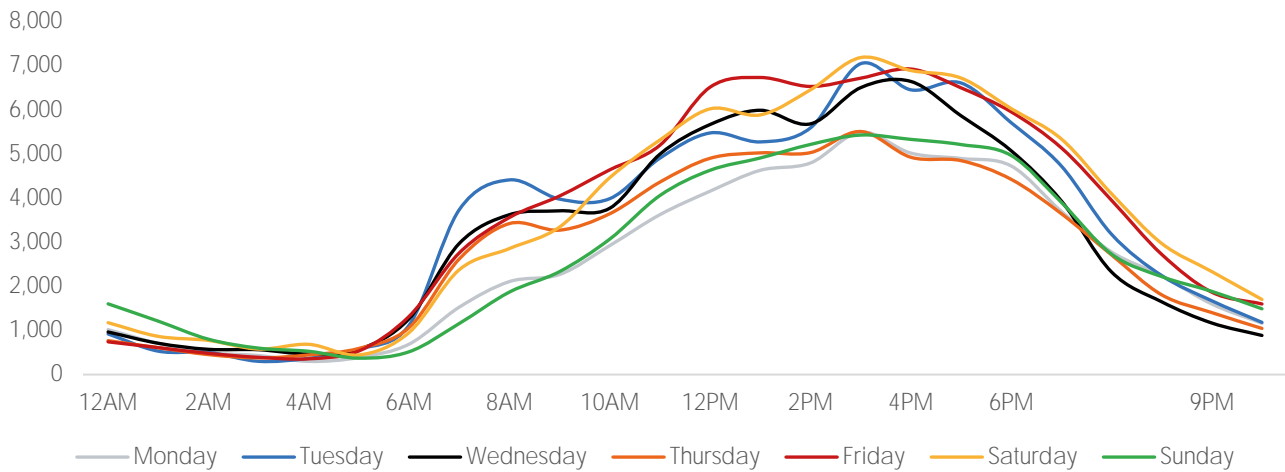

Visitors by Hour

	Monday	Tuesday	Wednesday	Thursday	Friday	Saturday	Sunday
6:00	689	1,119	1,265	1,064	1,318	952	516
7:00	1,527	3,734	2,970	2,619	2,756	2,375	1,157
8:00	2,106	4,410	3,622	3,421	3,558	2,855	1,869
9:00	2,267	3,974	3,709	3,271	4,045	3,342	2,333
10:00	2,922	3,985	3,768	3,643	4,638	4,461	3,069
11:00	3,622	4,903	4,993	4,360	5,195	5,314	4,056
12:00	4,154	5,473	5,664	4,899	6,511	6,019	4,628
13:00	4,627	5,270	5,987	5,022	6,729	5,882	4,906
14:00	4,793	5,587	5,679	5,027	6,526	6,450	5,213
15:00	5,494	7,042	6,499	5,505	6,714	7,181	5,425
16:00	5,017	6,450	6,640	4,923	6,921	6,887	5,327
17:00	4,895	6,605	5,863	4,846	6,495	6,717	5,210
18:00	4,726	5,706	5,071	4,423	5,951	6,025	4,963
19:00	3,697	4,725	3,935	3,645	5,136	5,337	3,902
20:00	2,778	3,180	2,326	2,711	3,950	4,098	2,730
21:00	2,241	2,243	1,649	1,807	2,724	2,971	2,219
22:00	1,598	1,671	1,168	1,404	1,866	2,333	1,885
23:00	1,162	1,182	886	1,045	1,599	1,701	1,490