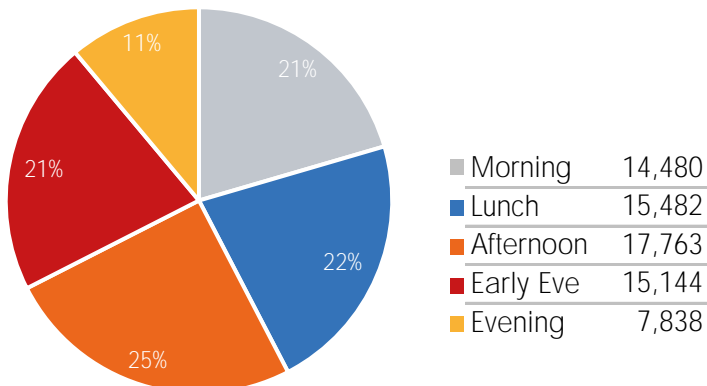

Visitors by Day Part - Weekday

Morning	14,480
Lunch	15,482
Afternoon	17,763
Early Eve	15,144
Evening	7,838

Day Parts are calculated using the following time periods:
Morning 06:00AM - 10:59AM
Lunch 11:00AM - 1:59PM
Afternoon 2:00PM - 4:59PM
Early Evening 5:00PM - 7:59PM
Evening 8:00PM - 11:59PM