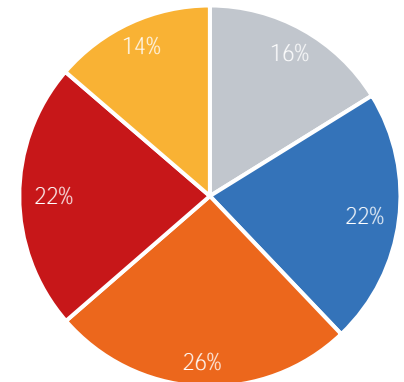

Visitors by Day Part - Weekend

Morning	11,465
Lunch	15,403
Afternoon	18,242
Early Eve	16,077
Evening	9,714