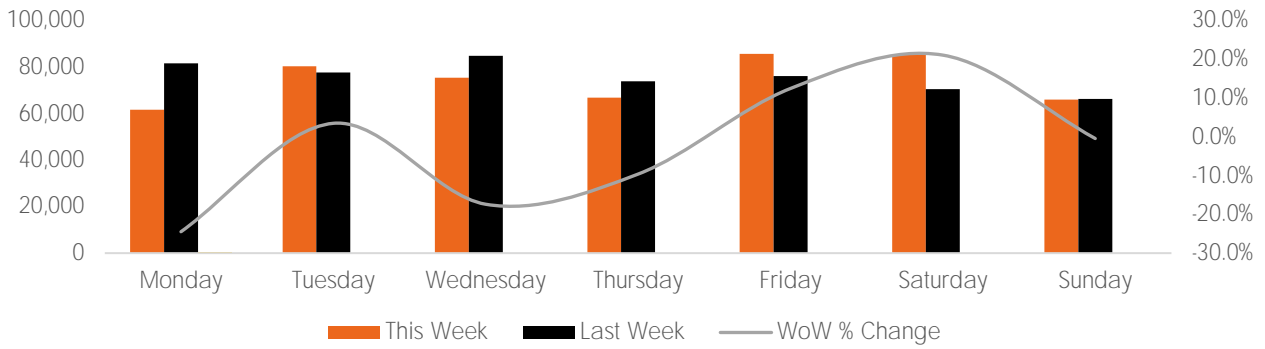

Visitors by Day (All Locations)