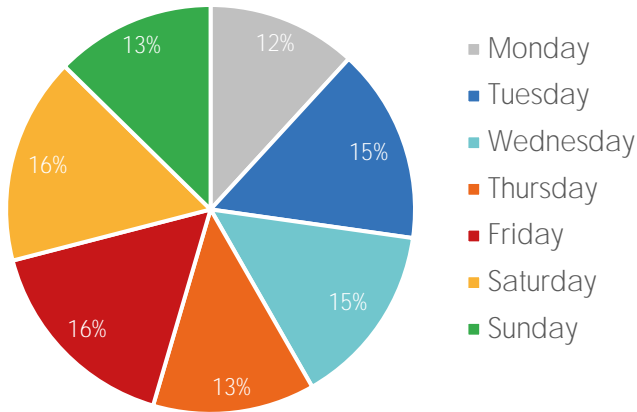

% Share of Visitors by Day