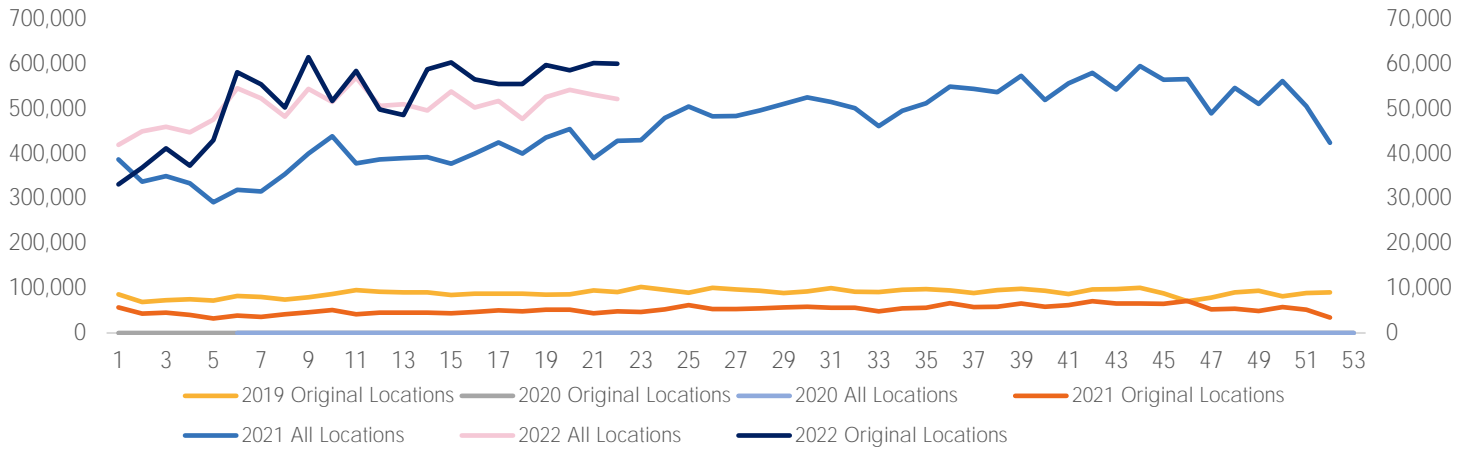

Long Term Trend by Week