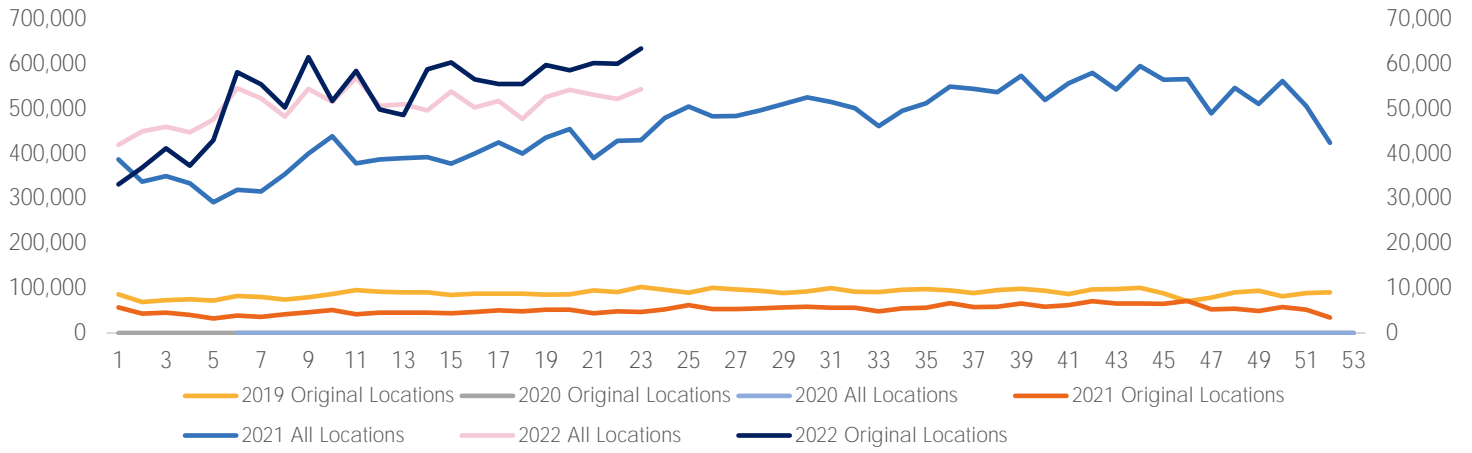

Visitor Totals

	Current Week	Previous Week	WoW % Change	2021	% v 2021 Change	2019	% v 2019 Change
Total Visitors	543,979	521,697	4.3%	429,798	26.6%	102,660	429.9%

Key Stats

Friday was the busiest day this week with a total of 91,455 visits. The busiest hour was at 4:00 PM on Monday with 7,757 visits. The busiest location was SW Cor. Of Malcolm X & 125th with a total of 93,973 visits.

Visitors by Day (Original Locations)

	Monday	Tuesday	Wednesday	Thursday	Friday	Saturday	Sunday	Total
Current Week	9,414	8,398	8,895	8,061	11,077	10,828	6,775	63,448
Previous Week	7,428	8,764	7,523	7,094	9,594	10,976	8,689	60,068
2020	8,013	6,919	7,244	5,991	6,936	7,017	4,769	46,889
2019	14,482	16,046	13,071	13,208	15,457	17,052	13,344	102,660
% Change WoW	26.7%	-4.2%	-17.4%	13.6%	15.5%	-1.3%	-22.0%	5.6%
% v 2020 Change	17.5%	21.4%	22.8%	34.6%	59.7%	54.3%	42.1%	35.3%
% v 2019 Change	-35.0%	-47.7%	-31.9%	-39.0%	-28.3%	-36.5%	-49.2%	-38.2%

Visitors by Day (All Locations)

% Share of Visitors by Day

Visitors by Day Part - Weekend

Morning	9,349
Lunch	13,894
Afternoon	16,262
Early Eve	14,059
Evening	8,232

Visitors by Day Part - Weekday

Morning	17,382
Lunch	15,888
Afternoon	19,567
Early Eve	17,716
Evening	8,579

Day Parts are calculated using the following time periods:
 Morning 06:00AM - 10:59AM
 Lunch 11:00AM - 1:59PM
 Afternoon 2:00PM - 4:59PM
 Early Evening 5:00PM - 7:59PM
 Evening 8:00PM - 11:59PM

Long Term Trend by Week