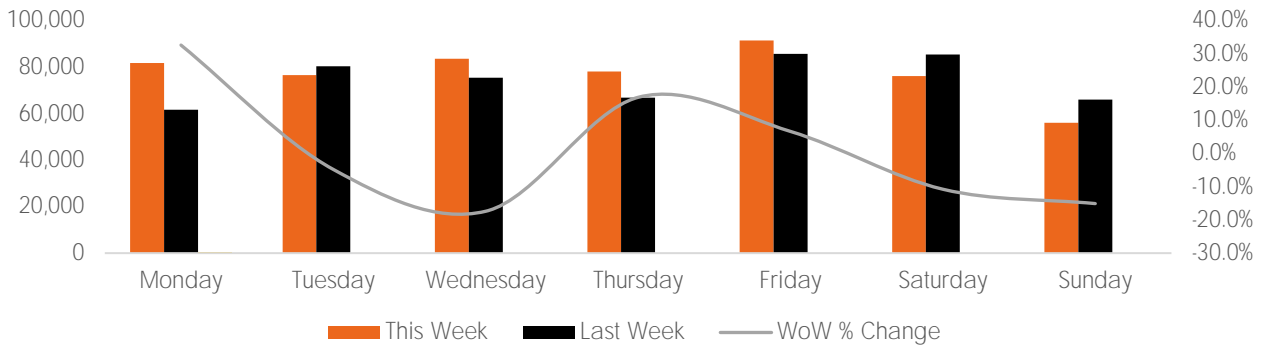

Visitors by Day (All Locations)