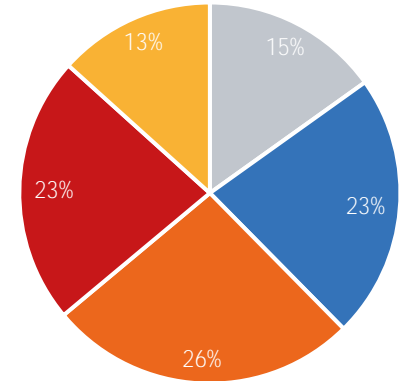

Visitor Totals

	Current Week	Previous Week	WoW % Change	2021	% v 2021 Change	2019	% v 2019 Change
Total Visitors	543,979	521,697	4.3%	429,798	26.6%	102,660	429.9%

Key Stats

Friday was the busiest day this week with a total of 91,455 visits. The busiest hour was at 4:00 PM on Monday with 7,757 visits. The busiest location was SW Cor. Of Malcolm X & 125th with a total of 93,973 visits.

Visitors by Day (Original Locations)

	Monday	Tuesday	Wednesday	Thursday	Friday	Saturday	Sunday	Total
Current Week	9,414	8,398	8,895	8,061	11,077	10,828	6,775	63,448
Previous Week	7,428	8,764	7,523	7,094	9,594	10,976	8,689	60,068
2020	8,013	6,919	7,244	5,991	6,936	7,017	4,769	46,889
2019	14,482	16,046	13,071	13,208	15,457	17,052	13,344	102,660
% Change WoW	26.7%	-4.2%	-17.4%	13.6%	15.5%	-1.3%	-22.0%	5.6%
% v 2020 Change	17.5%	21.4%	22.8%	34.6%	59.7%	54.3%	42.1%	35.3%
% v 2019 Change	-35.0%	-47.7%	-31.9%	-39.0%	-28.3%	-36.5%	-49.2%	-38.2%

Visitors by Day (All Locations)

% Share of Visitors by Day

Visitors by Day Part - Weekend

Morning	9,349
Lunch	13,894
Afternoon	16,262
Early Eve	14,059
Evening	8,232

Visitors by Day Part - Weekday

Morning	17,382
Lunch	15,888
Afternoon	19,567
Early Eve	17,716
Evening	8,579

Day Parts are calculated using the following time periods:
 Morning 06:00AM - 10:59AM
 Lunch 11:00AM - 1:59PM
 Afternoon 2:00PM - 4:59PM
 Early Evening 5:00PM - 7:59PM
 Evening 8:00PM - 11:59PM

Long Term Trend by Week