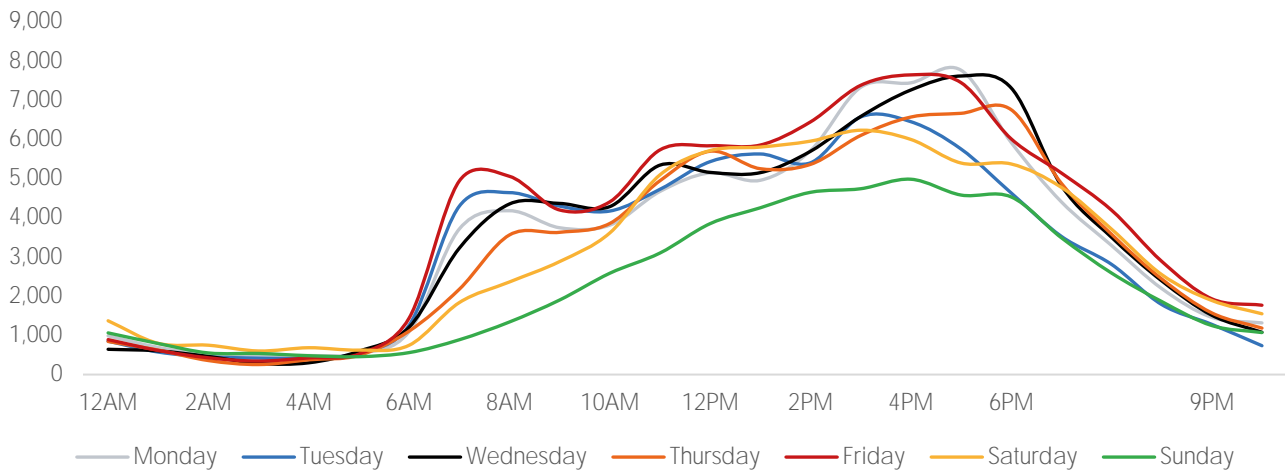

Visitors by Hour

	Monday	Tuesday	Wednesday	Thursday	Friday	Saturday	Sunday
6:00	1,093	1,257	1,206	1,108	1,439	746	560
7:00	3,709	4,289	3,219	2,173	4,932	1,834	887
8:00	4,175	4,636	4,347	3,558	5,052	2,360	1,340
9:00	3,741	4,293	4,361	3,625	4,194	2,879	1,900
10:00	3,807	4,167	4,280	3,850	4,401	3,609	2,582
11:00	4,666	4,721	5,337	4,939	5,725	5,089	3,097
12:00	5,141	5,426	5,152	5,691	5,831	5,708	3,846
13:00	4,951	5,621	5,145	5,246	5,849	5,797	4,250
14:00	5,706	5,396	5,689	5,356	6,438	5,948	4,644
15:00	7,319	6,564	6,575	6,092	7,370	6,227	4,735
16:00	7,434	6,444	7,251	6,562	7,637	5,992	4,978
17:00	7,757	5,749	7,608	6,657	7,440	5,391	4,575
18:00	5,917	4,629	7,306	6,750	6,008	5,367	4,527
19:00	4,403	3,523	4,817	4,876	5,138	4,771	3,487
20:00	3,292	2,810	3,499	3,578	4,191	3,708	2,588
21:00	2,193	1,785	2,390	2,438	2,887	2,549	1,862
22:00	1,458	1,280	1,512	1,571	1,930	1,888	1,249
23:00	1,317	735	1,078	1,184	1,767	1,549	1,070