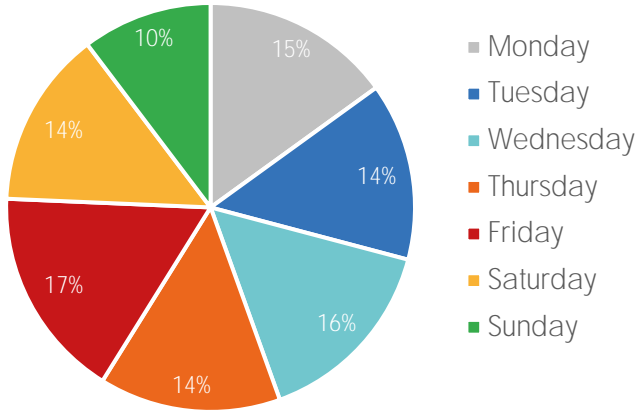

Visitor Totals

	Current Week	Previous Week	WoW % Change	2021	% v 2021 Change	2019	% v 2019 Change
Total Visitors	543,979	521,697	4.3%	429,798	26.6%	102,660	429.9%

Key Stats

Friday was the busiest day this week with a total of 91,455 visits. The busiest hour was at 4:00 PM on Monday with 7,757 visits. The busiest location was SW Cor. Of Malcolm X & 125th with a total of 93,973 visits.

Note: Original Locations include 125th St and Frederick Douglas Blvd; NE.

Visitors by Day (All Locations)

	Monday	Tuesday	Wednesday	Thursday	Friday	Saturday	Sunday	Total
Current Week	81,784	76,595	83,659	78,197	91,455	76,234	56,055	543,979
Previous Week	61,651	80,454	75,539	66,879	85,746	85,420	66,008	521,697
Change WoW	20,133	-3,859	8,120	11,318	5,709	-9,186	-9,953	22,282
% Change WoW	32.7%	-4.8%	-17.4%	16.9%	6.7%	-10.8%	-15.1%	4.3%
2020	55,953	57,382	77,753	61,020	64,590	54,884	58,216	429,798
% v 2020 Change	46.2%	33.5%	7.6%	28.1%	41.6%	38.9%	-3.7%	26.6%
2019	14,482	16,046	13,071	13,208	15,457	17,052	13,344	102,660
% v 2019 Change	464.7%	377.3%	540.0%	492.0%	491.7%	347.1%	320.1%	429.9%

Visitors by Day (Original Locations)

	Monday	Tuesday	Wednesday	Thursday	Friday	Saturday	Sunday	Total
Current Week	9,414	8,398	8,895	8,061	11,077	10,828	6,775	63,448
Previous Week	7,428	8,764	7,523	7,094	9,594	10,976	8,689	60,068
2020	8,013	6,919	7,244	5,991	6,936	7,017	4,769	46,889
2019	14,482	16,046	13,071	13,208	15,457	17,052	13,344	102,660
% Change WoW	26.7%	-4.2%	-17.4%	13.6%	15.5%	-1.3%	-22.0%	5.6%
% v 2020 Change	17.5%	21.4%	22.8%	34.6%	59.7%	54.3%	42.1%	35.3%
% v 2019 Change	-35.0%	-47.7%	-31.9%	-39.0%	-28.3%	-36.5%	-49.2%	-38.2%

Visitors by Day (All Locations)

% Share of Visitors by Day

Visitors by Day Part - Weekend

Morning	9,349
Lunch	13,894
Afternoon	16,262
Early Eve	14,059
Evening	8,232

Visitors by Day Part - Weekday

Morning	17,382
Lunch	15,888
Afternoon	19,567
Early Eve	17,716
Evening	8,579