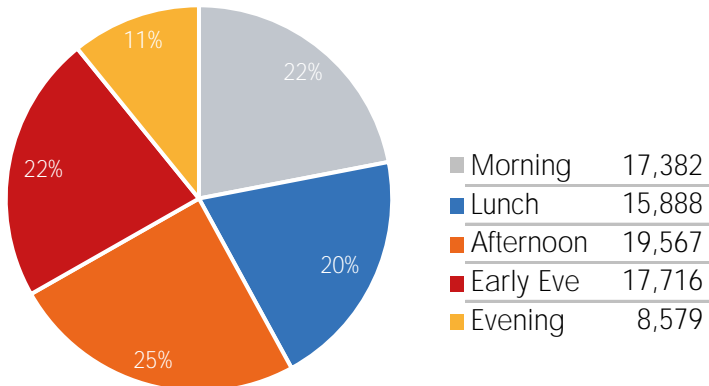

Visitor Totals

	Current Week	Previous Week	WoW % Change	2021	% v 2021 Change	2019	% v 2019 Change
Total Visitors	543,979	521,697	4.3%	429,798	26.6%	102,660	429.9%

Key Stats

Friday was the busiest day this week with a total of 91,455 visits. The busiest hour was at 4:00 PM on Monday with 7,757 visits. The busiest location was SW Cor. Of Malcolm X & 125th with a total of 93,973 visits.

Visitors by Day (Original Locations)

	Monday	Tuesday	Wednesday	Thursday	Friday	Saturday	Sunday	Total
Current Week	9,414	8,398	8,895	8,061	11,077	10,828	6,775	63,448
Previous Week	7,428	8,764	7,523	7,094	9,594	10,976	8,689	60,068
2020	8,013	6,919	7,244	5,991	6,936	7,017	4,769	46,889
2019	14,482	16,046	13,071	13,208	15,457	17,052	13,344	102,660
% Change WoW	26.7%	-4.2%	-17.4%	13.6%	15.5%	-1.3%	-22.0%	5.6%
% v 2020 Change	17.5%	21.4%	22.8%	34.6%	59.7%	54.3%	42.1%	35.3%
% v 2019 Change	-35.0%	-47.7%	-31.9%	-39.0%	-28.3%	-36.5%	-49.2%	-38.2%

Visitors by Day (All Locations)

% Share of Visitors by Day

Visitors by Day Part - Weekend

Morning	9,349
Lunch	13,894
Afternoon	16,262
Early Eve	14,059
Evening	8,232

Visitors by Day Part - Weekday

Morning	17,382
Lunch	15,888
Afternoon	19,567
Early Eve	17,716
Evening	8,579

Day Parts are calculated using the following time periods:
 Morning 06:00AM - 10:59AM
 Lunch 11:00AM - 1:59PM
 Afternoon 2:00PM - 4:59PM
 Early Evening 5:00PM - 7:59PM
 Evening 8:00PM - 11:59PM

Long Term Trend by Week