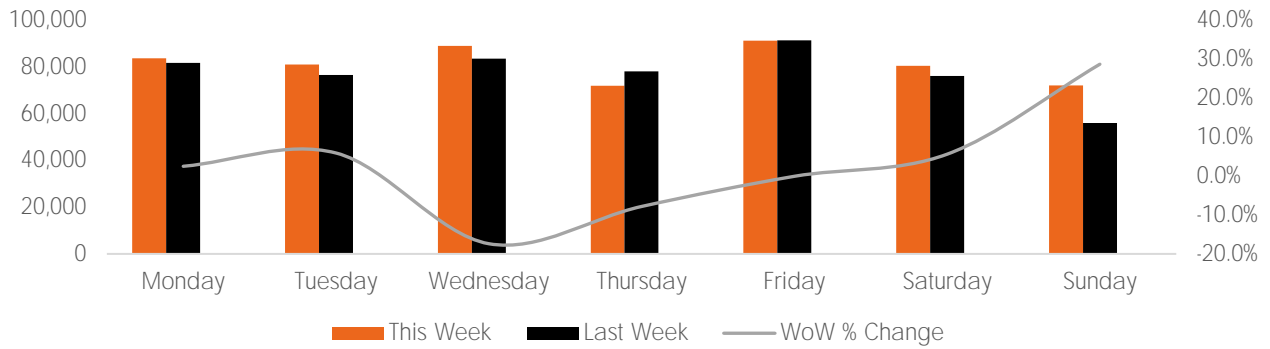

Visitor Totals

	Current Week	Previous Week	WoW % Change	2021	% v 2021 Change	2019	% v 2019 Change
Total Visitors	570,322	543,979	4.8%	479,927	18.8%	96,505	491.0%

Key Stats

Friday was the busiest day this week with a total of 91,407 visits. The busiest hour was at 4:00 PM on Wednesday with 8,593 visits. The busiest location was SW Cor. Of Malcolm X & 125th with a total of 96,211 visits.

Note: Original Locations include 125th St and Frederick Douglas Blvd: NE.

Visitors by Day (All Locations)

	Monday	Tuesday	Wednesday	Thursday	Friday	Saturday	Sunday	Total
Current Week	83,844	81,144	89,131	72,091	91,407	80,526	72,179	570,322
Previous Week	81,784	76,595	83,659	78,197	91,455	76,234	56,055	543,979
Change WoW	2,060	4,549	5,472	-6,106	-48	4,292	16,124	26,343
% Change WoW	2.5%	5.9%	-17.4%	-7.8%	-0.1%	5.6%	28.8%	4.8%
2020	51,109	68,402	86,292	65,691	76,872	64,095	67,466	479,927
% v 2020 Change	64.0%	18.6%	3.3%	9.7%	18.9%	25.6%	7.0%	18.8%
2019	12,244	14,680	14,157	11,469	16,423	16,786	10,746	96,505
% v 2019 Change	584.8%	452.8%	529.6%	528.6%	456.6%	379.7%	571.7%	491.0%

Visitors by Day (Original Locations)

	Monday	Tuesday	Wednesday	Thursday	Friday	Saturday	Sunday	Total
Current Week	10,242	9,917	11,122	8,029	11,773	10,581	8,615	70,279
Previous Week	9,414	8,398	8,895	8,061	11,077	10,828	6,775	63,448
2020	6,313	8,487	8,280	6,362	9,057	8,088	5,794	52,381
2019	12,244	14,680	14,157	11,469	16,423	16,786	10,746	96,505
% Change WoW	8.8%	18.1%	-17.4%	-0.4%	6.3%	-2.3%	27.2%	10.8%
% v 2020 Change	62.2%	16.8%	34.3%	26.2%	30.0%	30.8%	48.7%	34.2%
% v 2019 Change	-16.4%	-32.4%	-21.4%	-30.0%	-28.3%	-37.0%	-19.8%	-27.2%

## Visitors by Day (All Locations)