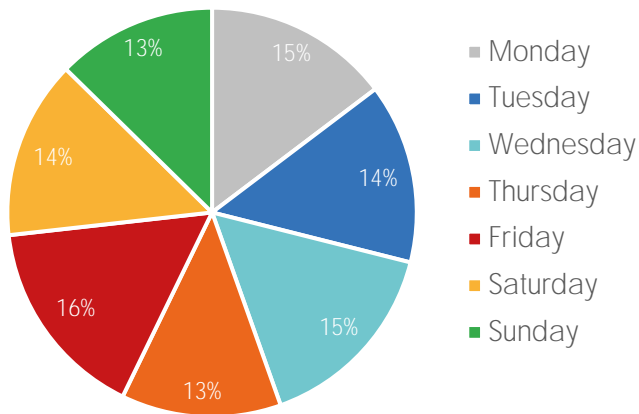

% Share of Visitors by Day