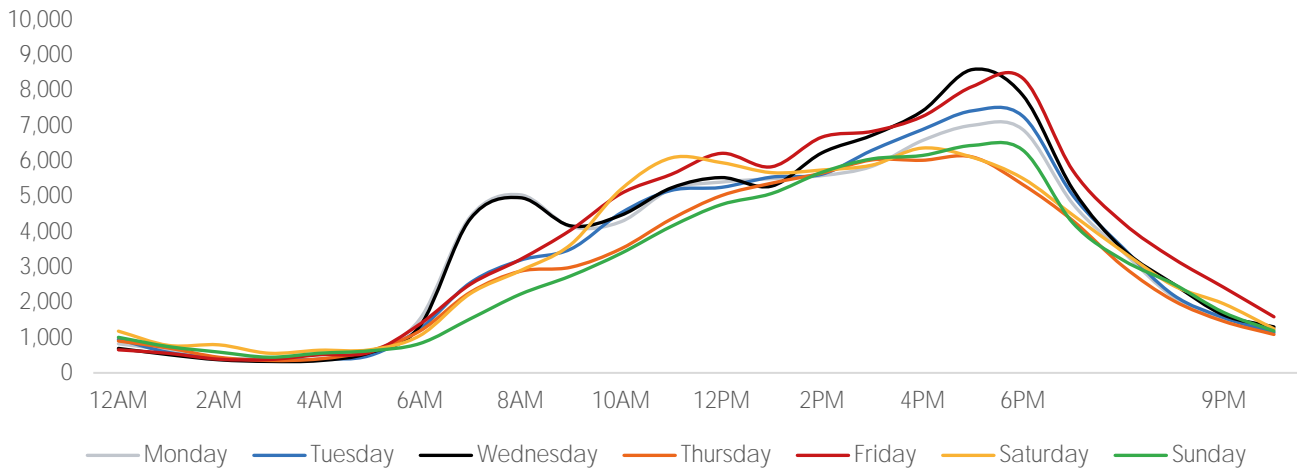

## Visitors by Day Part - Weekend

Morning	12,868
Lunch	15,854
Afternoon	17,950
Early Eve	16,539
Evening	8,857

## Visitors by Day Part - Weekday

Morning	16,552
Lunch	16,112
Afternoon	19,140
Early Eve	19,599
Evening	8,972

Day Parts are calculated using the following time periods:  
 Morning 06:00AM - 10:59AM  
 Lunch 11:00AM - 1:59PM  
 Afternoon 2:00PM - 4:59PM  
 Early Evening 5:00PM - 7:59PM  
 Evening 8:00PM - 11:59PM

## Visitors by Hour

	Monday	Tuesday	Wednesday	Thursday	Friday	Saturday	Sunday
6:00	1,524	1,247	1,327	1,186	1,382	1,056	831
7:00	4,416	2,548	4,354	2,278	2,504	2,241	1,528
8:00	5,043	3,191	4,961	2,879	3,213	2,896	2,229
9:00	4,146	3,505	4,165	2,991	4,043	3,631	2,746
10:00	4,281	4,529	4,462	3,513	5,074	5,195	3,383
11:00	5,207	5,167	5,237	4,353	5,621	6,088	4,146
12:00	5,404	5,254	5,532	5,020	6,218	5,956	4,766
13:00	5,502	5,546	5,290	5,373	5,837	5,672	5,080
14:00	5,587	5,626	6,230	5,657	6,676	5,747	5,680
15:00	5,850	6,304	6,730	6,032	6,839	5,886	6,061
16:00	6,580	6,890	7,415	6,022	7,261	6,368	6,158
17:00	7,013	7,424	8,593	6,115	8,113	6,104	6,443
18:00	6,893	7,272	7,865	5,335	8,346	5,511	6,311
19:00	4,782	5,022	5,190	4,307	5,723	4,467	4,242
20:00	3,422	3,536	3,496	3,015	4,245	3,426	3,191
21:00	2,145	2,203	2,519	2,047	3,237	2,472	2,520
22:00	1,545	1,565	1,640	1,460	2,422	1,957	1,711
23:00	1,244	1,142	1,303	1,088	1,588	1,248	1,188