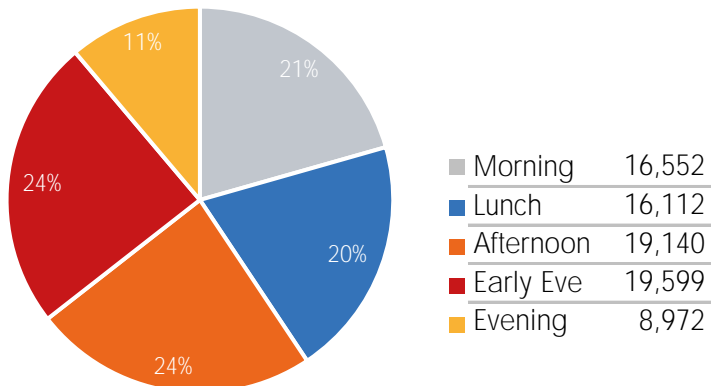

Visitors by Day Part - Weekday

Morning	16,552
Lunch	16,112
Afternoon	19,140
Early Eve	19,599
Evening	8,972

Day Parts are calculated using the following time periods:
Morning 06:00AM - 10:59AM
Lunch 11:00AM - 1:59PM
Afternoon 2:00PM - 4:59PM
Early Evening 5:00PM - 7:59PM
Evening 8:00PM - 11:59PM