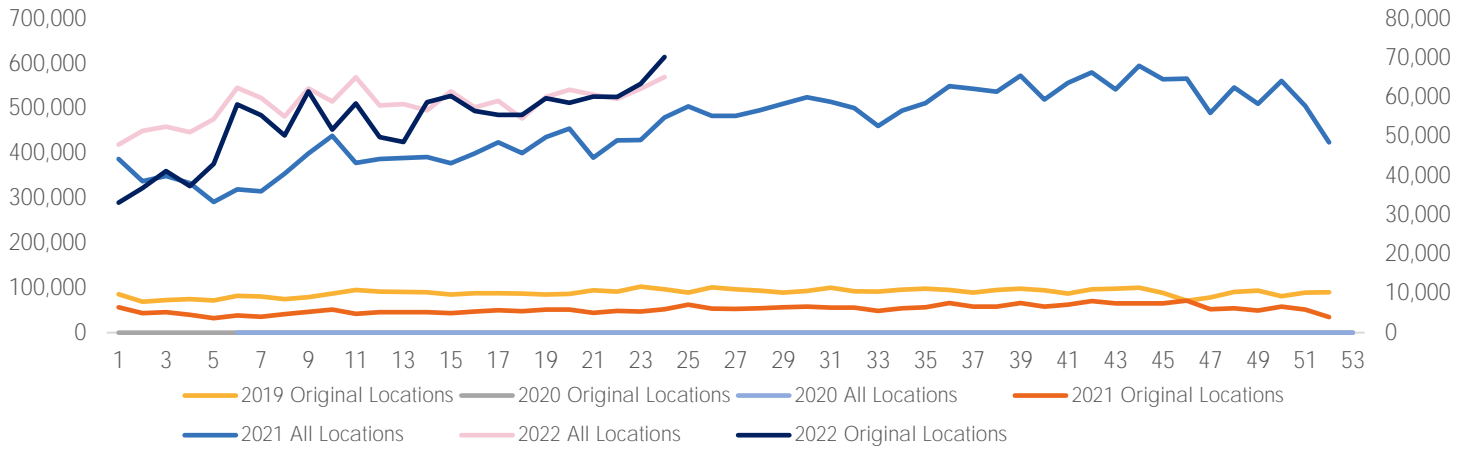

Long Term Trend by Week