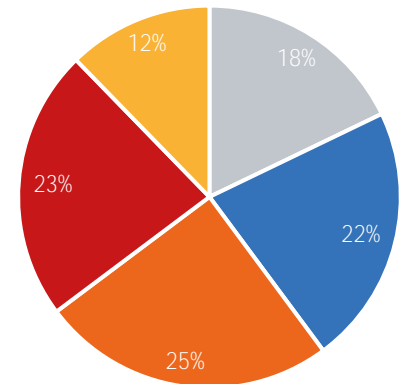

Visitors by Day Part - Weekend

Morning	12,868
Lunch	15,854
Afternoon	17,950
Early Eve	16,539
Evening	8,857