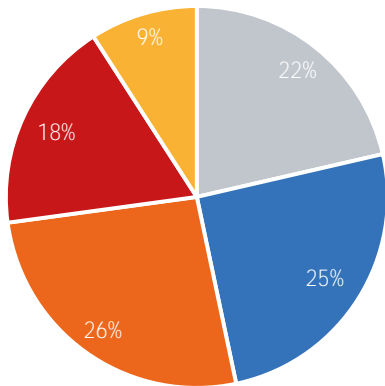

Visitors by Day Part - Weekday

Morning	13,606
Lunch	16,083
Afternoon	16,631
Early Eve	11,475
Evening	5,793

Day Parts are calculated using the following time periods:
Morning 06:00AM - 10:59AM
Lunch 11:00AM - 1:59PM
Afternoon 2:00PM - 4:59PM
Early Evening 5:00PM - 7:59PM
Evening 8:00PM - 11:59PM