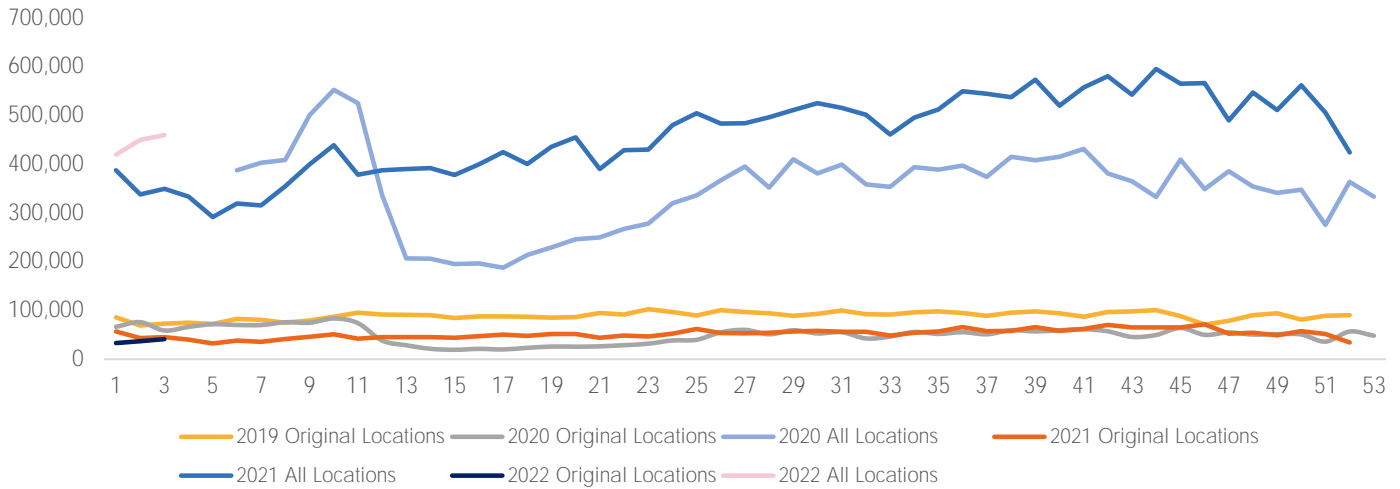

Long Term Trend by Week