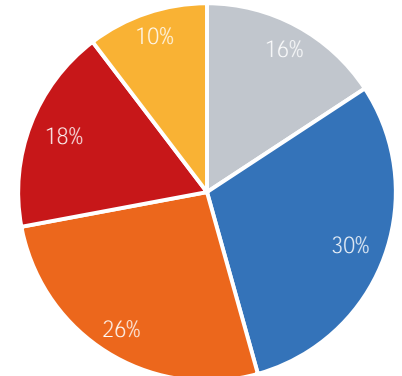

Visitors by Day Part - Weekend

Morning	9,337
Lunch	17,719
Afternoon	15,646
Early Eve	10,421
Evening	6,138