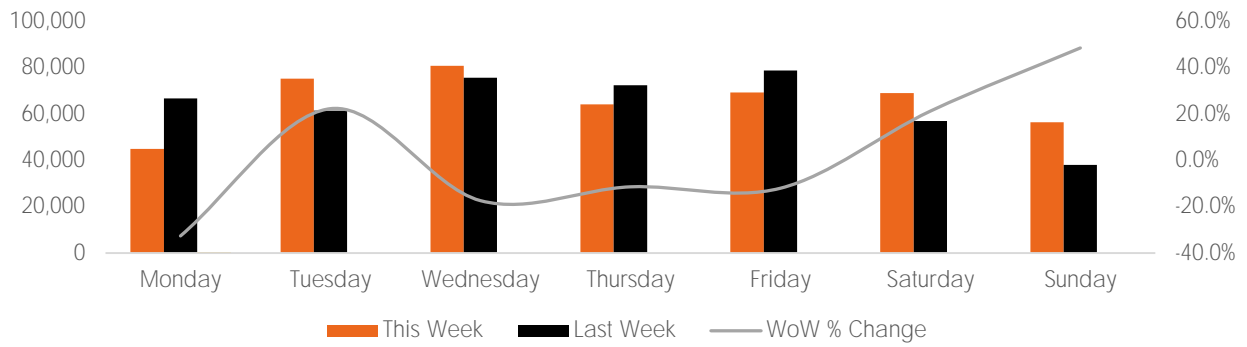

Visitor Totals

	Current Week	Previous Week	WoW % Change	2020	% v 2020 Change	2019	% v 2019 Change
Total Visitors	459,657	449,827	2.2%	349,944	31.4%	75,093	512.1%

Key Stats

Wednesday was the busiest day this week with a total of 80,733 visits. The busiest hour was at 12:00 PM on Wednesday with 8,963 visits. The busiest location was NE Cor. of 125th & Malcolm X with a total of 71,432 visits.

Note: Original Locations include 125th St and Frederick Douglas Blvd; NE.

Visitors by Day (All Locations)

	Monday	Tuesday	Wednesday	Thursday	Friday	Saturday	Sunday	Total
Current Week	44,958	75,174	80,733	64,079	69,335	68,994	56,384	459,657
Previous Week	66,719	61,467	75,598	72,343	78,820	56,907	37,973	449,827
Change WoW	-21,761	13,707	5,135	-8,264	-9,485	12,087	18,411	9,830
% Change WoW	-32.6%	22.3%	-17.4%	-11.4%	-12.0%	21.2%	48.5%	2.2%
2020	43,717	51,930	50,956	42,154	62,916	57,652	40,619	349,944
% v 2020 Change	2.8%	44.8%	58.4%	52.0%	10.2%	19.7%	38.8%	31.4%
2019	6,698	11,789	8,242	10,100	14,354	14,628	9,282	75,093
% v 2019 Change	571.2%	537.7%	879.5%	534.4%	383.0%	371.7%	507.5%	512.1%

Visitors by Day (Original Locations)

	Monday	Tuesday	Wednesday	Thursday	Friday	Saturday	Sunday	Total
Current Week	3,271	7,112	6,679	4,703	6,882	6,928	5,627	41,202
Previous Week	5,327	5,196	6,089	5,492	6,501	5,335	2,931	36,871
2020	6,038	6,591	5,936	6,091	6,796	9,310	4,835	45,597
2019	6,698	11,789	8,242	10,100	14,354	14,628	9,282	75,093
% Change WoW	-38.6%	36.9%	-17.4%	-14.4%	5.9%	29.9%	92.0%	11.7%
% v 2020 Change	-45.8%	7.9%	12.5%	-22.8%	1.3%	-25.6%	16.4%	-9.6%
% v 2019 Change	-51.2%	-39.7%	-19.0%	-53.4%	-52.1%	-52.6%	-39.4%	-45.1%

## Visitors by Day (All Locations)