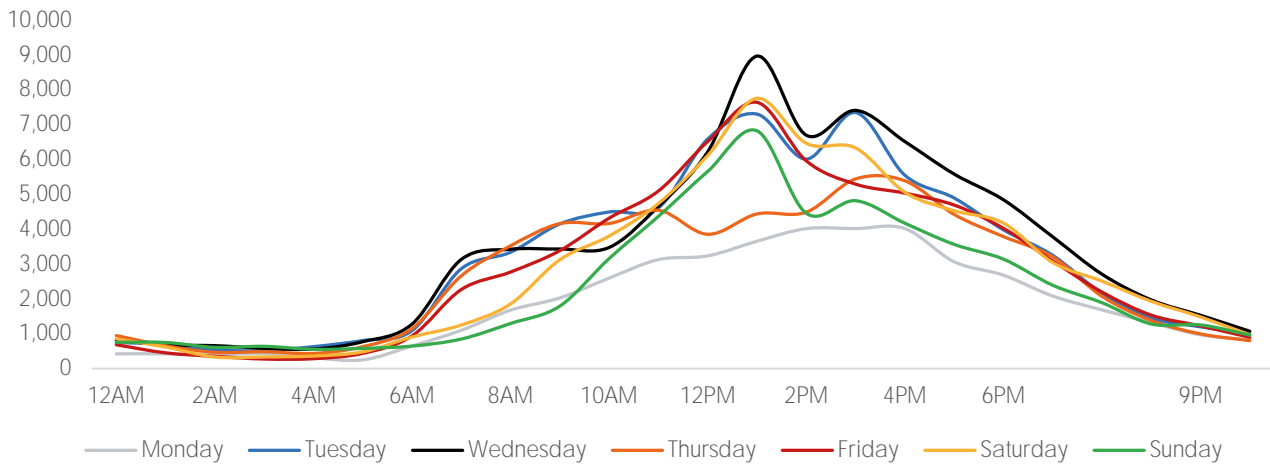

Visitors by Hour

	Monday	Tuesday	Wednesday	Thursday	Friday	Saturday	Sunday
6:00	647	1,087	1,275	1,148	937	905	646
7:00	1,098	2,863	3,131	2,659	2,267	1,250	848
8:00	1,677	3,338	3,424	3,522	2,770	1,855	1,294
9:00	2,027	4,149	3,430	4,159	3,384	3,123	1,793
10:00	2,596	4,492	3,474	4,162	4,315	3,802	3,157
11:00	3,126	4,612	4,656	4,541	5,093	4,734	4,366
12:00	3,233	6,583	6,216	3,853	6,514	6,111	5,655
13:00	3,653	7,299	8,963	4,436	7,637	7,752	6,820
14:00	4,014	6,009	6,694	4,486	5,960	6,463	4,455
15:00	4,016	7,344	7,406	5,440	5,291	6,329	4,816
16:00	4,017	5,547	6,513	5,386	5,032	5,058	4,170
17:00	3,065	4,894	5,580	4,422	4,691	4,529	3,563
18:00	2,680	3,980	4,843	3,787	4,024	4,175	3,140
19:00	2,082	3,251	3,780	3,209	3,087	3,044	2,391
20:00	1,684	2,155	2,708	2,074	2,197	2,510	1,891
21:00	1,321	1,450	1,970	1,380	1,534	1,931	1,280
22:00	969	1,199	1,529	995	1,224	1,482	1,252
23:00	824	984	1,071	801	897	967	962