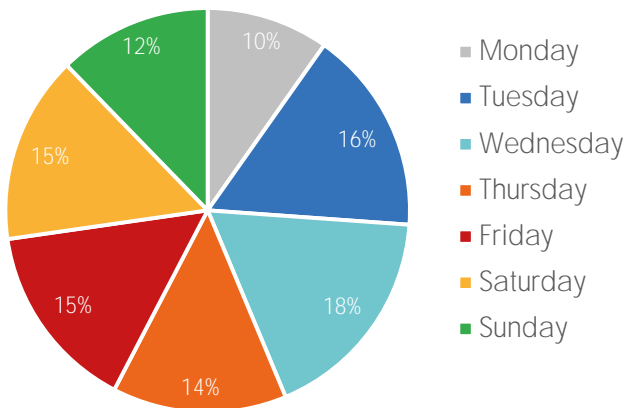

% Share of Visitors by Day