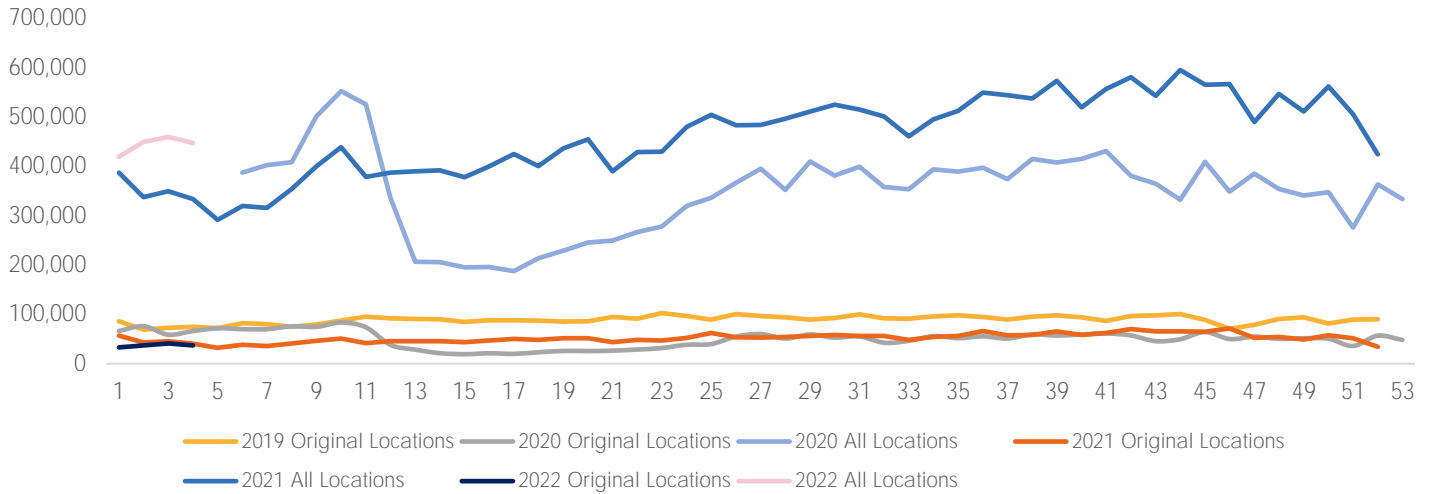

Long Term Trend by Week