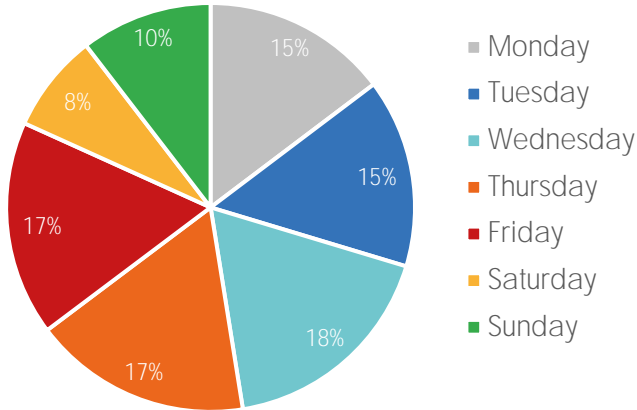

% Share of Visitors by Day