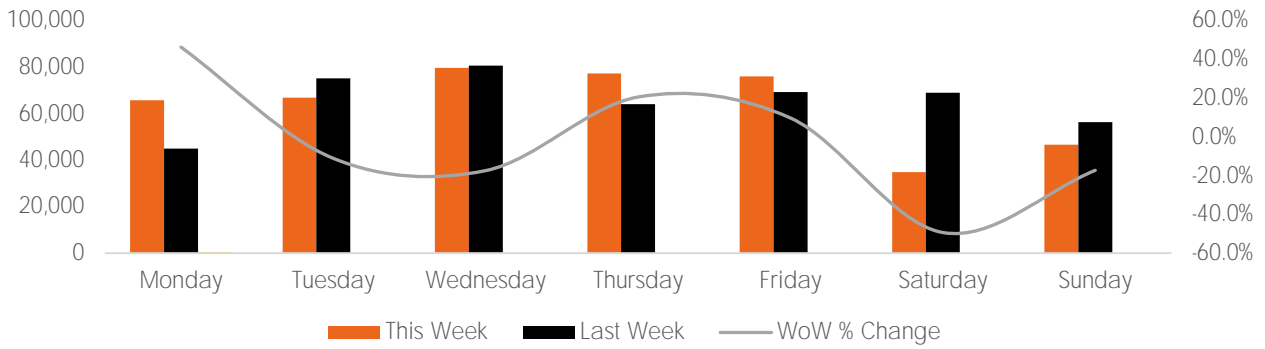

Visitor Totals

	Current Week	Previous Week	WoW % Change	2020	% v 2020 Change	2019	% v 2019 Change
Total Visitors	447,323	459,657	-2.7%	333,667	34.1%	72,057	520.8%

Key Stats

Wednesday was the busiest day this week with a total of 79,687 visits. The busiest hour was at 12:00 PM on Wednesday with 8,418 visits. The busiest location was SW Cor. Of Malcolm X & 125th with a total of 70,728 visits.

Note: Original Locations include 125th St and Frederick Douglas Blvd; NE.

Visitors by Day (All Locations)

	Monday	Tuesday	Wednesday	Thursday	Friday	Saturday	Sunday	Total
Current Week	65,807	66,850	79,687	77,281	76,107	34,928	46,663	447,323
Previous Week	44,958	75,174	80,733	64,079	69,335	68,994	56,384	459,657
Change WoW	20,849	-8,324	-1,046	13,202	6,772	-34,066	-9,721	-12,334
% Change WoW	46.4%	-11.1%	-17.4%	20.6%	9.8%	-49.4%	-17.2%	-2.7%
2020	50,515	35,492	52,996	44,985	65,483	51,322	32,874	333,667
% v 2020 Change	30.3%	88.4%	50.4%	71.8%	16.2%	-31.9%	41.9%	34.1%
2019	9,795	7,446	9,445	8,749	11,725	14,083	10,814	72,057
% v 2019 Change	571.8%	797.8%	743.7%	783.3%	549.1%	148.0%	331.5%	520.8%

Visitors by Day (Original Locations)

	Monday	Tuesday	Wednesday	Thursday	Friday	Saturday	Sunday	Total
Current Week	5,817	5,093	7,590	7,124	5,342	1,595	4,774	37,335
Previous Week	3,271	7,112	6,679	4,703	6,882	6,928	5,627	41,202
2020	7,372	3,820	5,308	6,706	6,652	7,367	3,013	40,238
2019	9,795	7,446	9,445	8,749	11,725	14,083	10,814	72,057
% Change WoW	77.8%	-28.4%	-17.4%	51.5%	-22.4%	-77.0%	-15.2%	-9.4%
% v 2020 Change	-21.1%	33.3%	43.0%	6.2%	-19.7%	-78.3%	58.4%	-7.2%
% v 2019 Change	-40.6%	-31.6%	-19.6%	-18.6%	-54.4%	-88.7%	-55.9%	-48.2%

## Visitors by Day (All Locations)