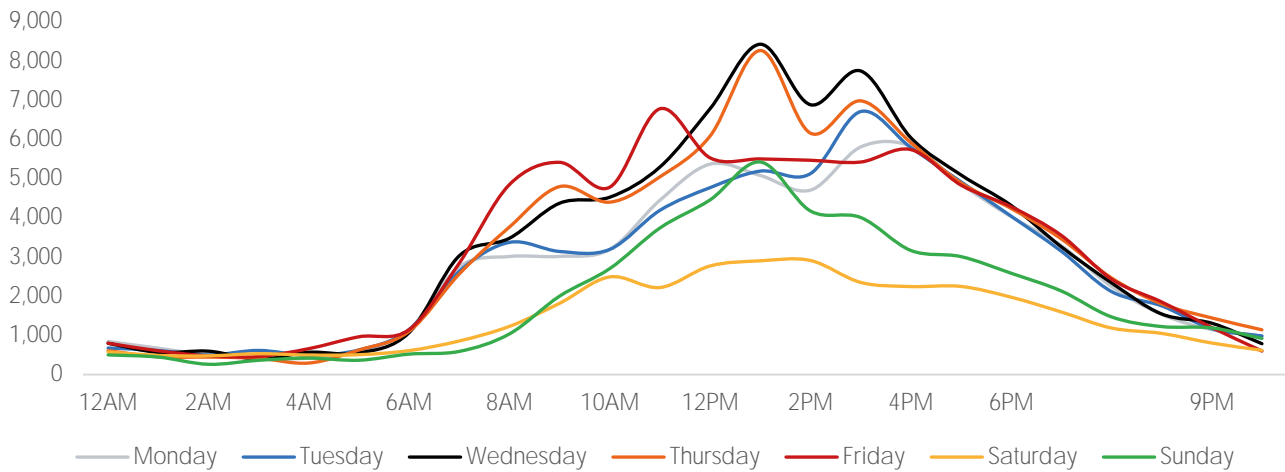

## Visitors by Day Part - Weekend

Morning	6,923
Lunch	10,744
Afternoon	9,417
Early Eve	6,766
Evening	4,230

## Visitors by Day Part - Weekday

Day Parts are calculated using the following time periods:  
 Morning 06:00AM - 10:59AM  
 Lunch 11:00AM - 1:59PM  
 Afternoon 2:00PM - 4:59PM  
 Early Evening 5:00PM - 7:59PM  
 Evening 8:00PM - 11:59PM

## Visitors by Hour

	Monday	Tuesday	Wednesday	Thursday	Friday	Saturday	Sunday
6:00	1,153	1,143	1,068	1,100	1,146	610	521
7:00	2,750	2,633	3,026	2,563	2,840	856	590
8:00	3,009	3,369	3,474	3,760	4,841	1,228	1,036
9:00	3,011	3,137	4,367	4,790	5,408	1,816	1,999
10:00	3,187	3,190	4,520	4,393	4,775	2,489	2,701
11:00	4,443	4,185	5,289	5,039	6,773	2,218	3,735
12:00	5,363	4,764	6,776	6,079	5,522	2,768	4,452
13:00	5,073	5,185	8,418	8,258	5,495	2,898	5,417
14:00	4,700	5,121	6,876	6,151	5,461	2,907	4,169
15:00	5,799	6,702	7,737	6,975	5,416	2,349	4,003
16:00	5,824	5,786	6,037	5,913	5,733	2,243	3,163
17:00	4,856	4,912	5,088	4,883	4,828	2,246	3,006
18:00	4,022	4,037	4,310	4,233	4,277	1,972	2,582
19:00	3,284	3,143	3,255	3,458	3,547	1,595	2,130
20:00	2,243	2,116	2,339	2,463	2,432	1,186	1,470
21:00	1,534	1,751	1,544	1,802	1,851	1,049	1,223
22:00	1,144	1,170	1,308	1,443	1,199	804	1,189
23:00	980	984	787	1,140	599	619	920