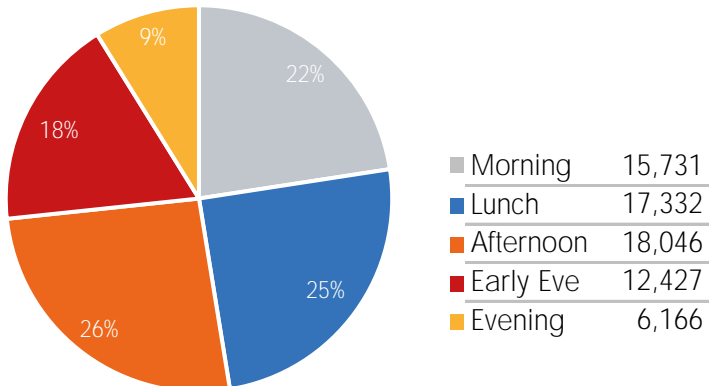

Visitors by Day Part - Weekday

Day Parts are calculated using the following time periods:
Morning 06:00AM - 10:59AM
Lunch 11:00AM - 1:59PM
Afternoon 2:00PM - 4:59PM
Early Evening 5:00PM - 7:59PM
Evening 8:00PM - 11:59PM