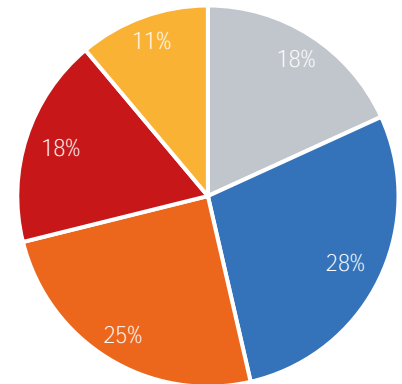

Visitors by Day Part - Weekend

Morning	6,923
Lunch	10,744
Afternoon	9,417
Early Eve	6,766
Evening	4,230