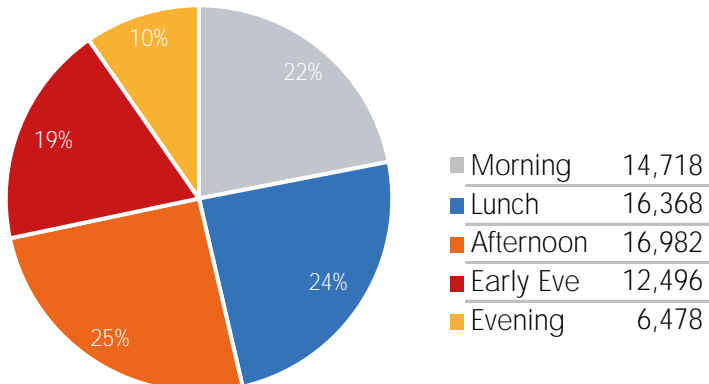

Visitor Totals

	Current Week	Previous Week	WoW % Change	2020	% v 2020 Change	2019	% v 2019 Change
Total Visitors	476,131	447,323	6.4%	291,604	63.3%	82,442	477.5%

Key Stats

Tuesday was the busiest day this week with a total of 78,414 visits. The busiest hour was at 12:00 PM on Tuesday with 7,916 visits. The busiest location was NE Cor. of 125th & Malcolm X with a total of 74,749 visits.

Visitors by Day (All Locations)

% Share of Visitors by Day

Visitors by Day Part - Weekend

Morning	10,217
Lunch	16,154
Afternoon	15,746
Early Eve	10,313
Evening	5,973

Visitors by Day Part - Weekday

Day Parts are calculated using the following time periods:
 Morning 06:00AM - 10:59AM
 Lunch 11:00AM - 1:59PM
 Afternoon 2:00PM - 4:59PM
 Early Evening 5:00PM - 7:59PM
 Evening 8:00PM - 11:59PM

Long Term Trend by Week

Visitors by Hour

	Monday	Tuesday	Wednesday	Thursday	Friday	Saturday	Sunday
6:00	918	1,257	1,314	1,355	1,323	840	607
7:00	2,248	2,299	3,150	2,846	2,783	1,348	1,004
8:00	2,759	2,955	3,389	3,800	3,567	1,965	1,537
9:00	3,369	4,544	3,797	3,566	2,939	3,367	2,541
10:00	3,555	4,817	3,773	3,771	3,494	4,335	2,890
11:00	4,274	5,627	4,611	3,656	4,076	5,085	3,833
12:00	5,819	6,910	5,463	4,308	4,707	5,405	5,315
13:00	6,946	7,916	7,741	5,087	4,699	5,989	6,680
14:00	5,361	5,652	5,759	4,941	4,817	5,680	5,205
15:00	6,358	6,876	6,747	6,049	4,678	6,038	5,545
16:00	4,938	5,762	6,426	5,917	4,630	5,076	3,947
17:00	4,537	5,628	5,286	4,695	4,227	4,334	3,651
18:00	3,892	4,833	4,511	4,143	3,613	3,894	3,122
19:00	3,330	3,429	3,716	3,879	2,763	3,051	2,573
20:00	2,221	2,362	2,834	2,428	2,087	2,329	1,815
21:00	1,578	1,606	1,846	1,759	1,806	1,758	1,441
22:00	1,245	1,389	1,619	1,479	1,422	1,401	1,298
23:00	943	888	1,006	958	916	868	1,036