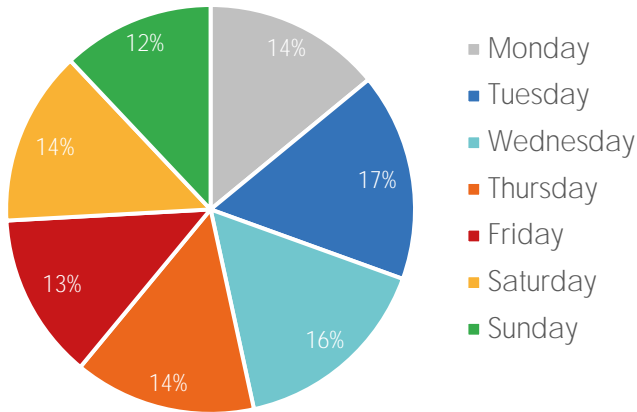

% Share of Visitors by Day