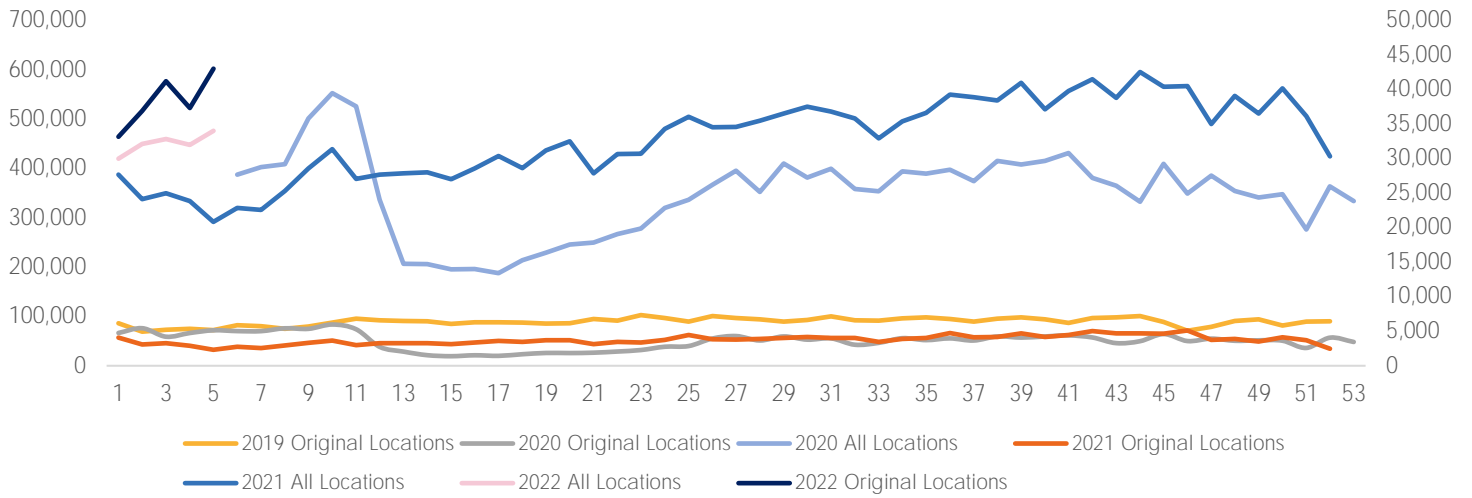

Visitor Totals

	Current Week	Previous Week	WoW % Change	2020	% v 2020 Change	2019	% v 2019 Change
Total Visitors	476,131	447,323	6.4%	291,604	63.3%	82,442	477.5%

Key Stats

Tuesday was the busiest day this week with a total of 78,414 visits. The busiest hour was at 12:00 PM on Tuesday with 7,916 visits. The busiest location was NE Cor. of 125th & Malcolm X with a total of 74,749 visits.

Visitors by Day (All Locations)

% Share of Visitors by Day

Visitors by Day Part - Weekend

Morning	10,217
Lunch	16,154
Afternoon	15,746
Early Eve	10,313
Evening	5,973

Visitors by Day Part - Weekday

Day Parts are calculated using the following time periods:
 Morning 06:00AM - 10:59AM
 Lunch 11:00AM - 1:59PM
 Afternoon 2:00PM - 4:59PM
 Early Evening 5:00PM - 7:59PM
 Evening 8:00PM - 11:59PM

Long Term Trend by Week

Visitors by Hour

	Monday	Tuesday	Wednesday	Thursday	Friday	Saturday	Sunday
6:00	918	1,257	1,314	1,355	1,323	840	607
7:00	2,248	2,299	3,150	2,846	2,783	1,348	1,004
8:00	2,759	2,955	3,389	3,800	3,567	1,965	1,537
9:00	3,369	4,544	3,797	3,566	2,939	3,367	2,541
10:00	3,555	4,817	3,773	3,771	3,494	4,335	2,890
11:00	4,274	5,627	4,611	3,656	4,076	5,085	3,833
12:00	5,819	6,910	5,463	4,308	4,707	5,405	5,315
13:00	6,946	7,916	7,741	5,087	4,699	5,989	6,680
14:00	5,361	5,652	5,759	4,941	4,817	5,680	5,205
15:00	6,358	6,876	6,747	6,049	4,678	6,038	5,545
16:00	4,938	5,762	6,426	5,917	4,630	5,076	3,947
17:00	4,537	5,628	5,286	4,695	4,227	4,334	3,651
18:00	3,892	4,833	4,511	4,143	3,613	3,894	3,122
19:00	3,330	3,429	3,716	3,879	2,763	3,051	2,573
20:00	2,221	2,362	2,834	2,428	2,087	2,329	1,815
21:00	1,578	1,606	1,846	1,759	1,806	1,758	1,441
22:00	1,245	1,389	1,619	1,479	1,422	1,401	1,298
23:00	943	888	1,006	958	916	868	1,036