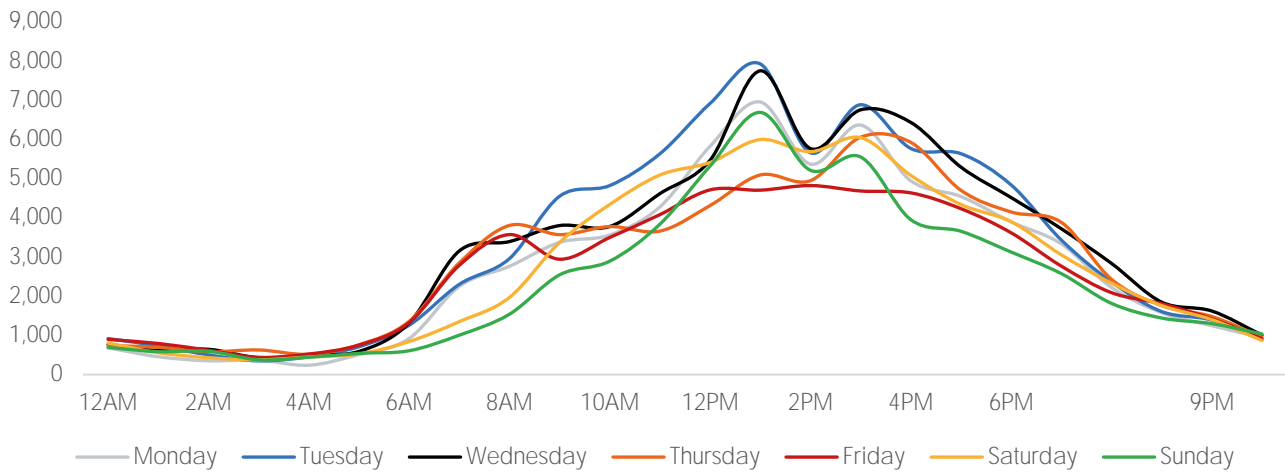

Visitors by Day (All Locations)

% Share of Visitors by Day

Visitors by Day Part - Weekend

Morning	10,217
Lunch	16,154
Afternoon	15,746
Early Eve	10,313
Evening	5,973

Visitors by Day Part - Weekday

Day Parts are calculated using the following time periods:
 Morning 06:00AM - 10:59AM
 Lunch 11:00AM - 1:59PM
 Afternoon 2:00PM - 4:59PM
 Early Evening 5:00PM - 7:59PM
 Evening 8:00PM - 11:59PM

Long Term Trend by Week

Visitors by Hour

	Monday	Tuesday	Wednesday	Thursday	Friday	Saturday	Sunday
6:00	918	1,257	1,314	1,355	1,323	840	607
7:00	2,248	2,299	3,150	2,846	2,783	1,348	1,004
8:00	2,759	2,955	3,389	3,800	3,567	1,965	1,537
9:00	3,369	4,544	3,797	3,566	2,939	3,367	2,541
10:00	3,555	4,817	3,773	3,771	3,494	4,335	2,890
11:00	4,274	5,627	4,611	3,656	4,076	5,085	3,833
12:00	5,819	6,910	5,463	4,308	4,707	5,405	5,315
13:00	6,946	7,916	7,741	5,087	4,699	5,989	6,680
14:00	5,361	5,652	5,759	4,941	4,817	5,680	5,205
15:00	6,358	6,876	6,747	6,049	4,678	6,038	5,545
16:00	4,938	5,762	6,426	5,917	4,630	5,076	3,947
17:00	4,537	5,628	5,286	4,695	4,227	4,334	3,651
18:00	3,892	4,833	4,511	4,143	3,613	3,894	3,122
19:00	3,330	3,429	3,716	3,879	2,763	3,051	2,573
20:00	2,221	2,362	2,834	2,428	2,087	2,329	1,815
21:00	1,578	1,606	1,846	1,759	1,806	1,758	1,441
22:00	1,245	1,389	1,619	1,479	1,422	1,401	1,298
23:00	943	888	1,006	958	916	868	1,036