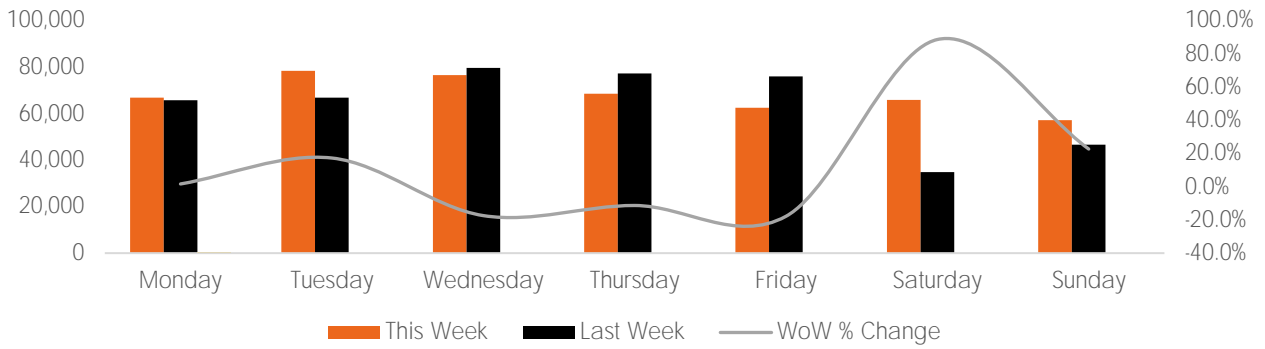

Visitors by Day (All Locations)