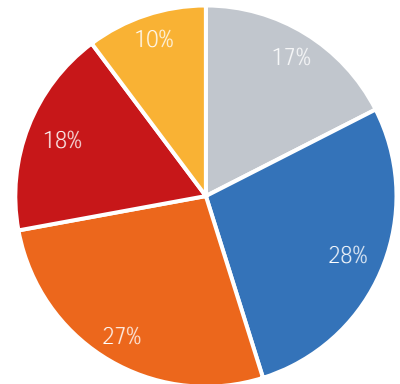

Visitor Totals

	Current Week	Previous Week	WoW % Change	2020	% v 2020 Change	2019	% v 2019 Change
Total Visitors	476,131	447,323	6.4%	291,604	63.3%	82,442	477.5%

Key Stats

Tuesday was the busiest day this week with a total of 78,414 visits. The busiest hour was at 12:00 PM on Tuesday with 7,916 visits. The busiest location was NE Cor. of 125th & Malcolm X with a total of 74,749 visits.

Visitors by Day (All Locations)

% Share of Visitors by Day

Visitors by Day Part - Weekend

Morning	10,217
Lunch	16,154
Afternoon	15,746
Early Eve	10,313
Evening	5,973

Visitors by Day Part - Weekday

Day Parts are calculated using the following time periods:
 Morning 06:00AM - 10:59AM
 Lunch 11:00AM - 1:59PM
 Afternoon 2:00PM - 4:59PM
 Early Evening 5:00PM - 7:59PM
 Evening 8:00PM - 11:59PM

Long Term Trend by Week

Visitors by Hour

	Monday	Tuesday	Wednesday	Thursday	Friday	Saturday	Sunday
6:00	918	1,257	1,314	1,355	1,323	840	607
7:00	2,248	2,299	3,150	2,846	2,783	1,348	1,004
8:00	2,759	2,955	3,389	3,800	3,567	1,965	1,537
9:00	3,369	4,544	3,797	3,566	2,939	3,367	2,541
10:00	3,555	4,817	3,773	3,771	3,494	4,335	2,890
11:00	4,274	5,627	4,611	3,656	4,076	5,085	3,833
12:00	5,819	6,910	5,463	4,308	4,707	5,405	5,315
13:00	6,946	7,916	7,741	5,087	4,699	5,989	6,680
14:00	5,361	5,652	5,759	4,941	4,817	5,680	5,205
15:00	6,358	6,876	6,747	6,049	4,678	6,038	5,545
16:00	4,938	5,762	6,426	5,917	4,630	5,076	3,947
17:00	4,537	5,628	5,286	4,695	4,227	4,334	3,651
18:00	3,892	4,833	4,511	4,143	3,613	3,894	3,122
19:00	3,330	3,429	3,716	3,879	2,763	3,051	2,573
20:00	2,221	2,362	2,834	2,428	2,087	2,329	1,815
21:00	1,578	1,606	1,846	1,759	1,806	1,758	1,441
22:00	1,245	1,389	1,619	1,479	1,422	1,401	1,298
23:00	943	888	1,006	958	916	868	1,036