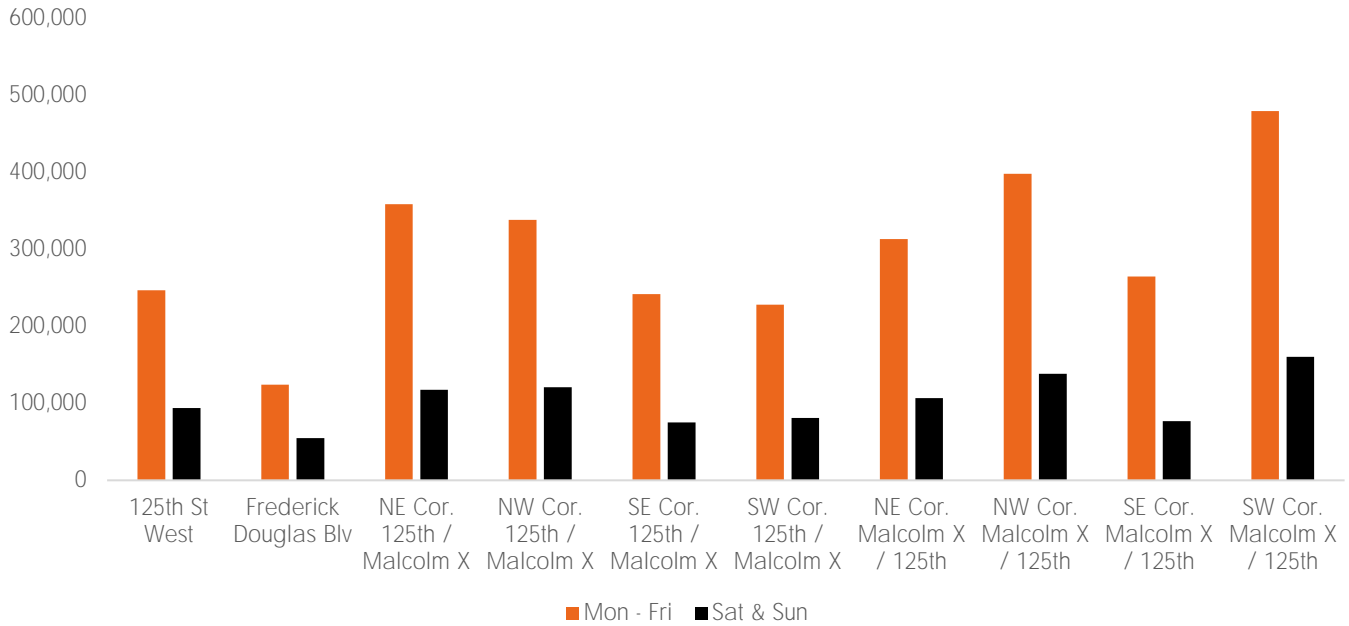

Pedestrian Counts 7am - 7pm

	Mon - Fri	Sat & Sun
125th St West	246,540	93,635
Frederick Douglas Blv	124,093	54,649
NE Cor. 125th / Malcolm X	358,270	117,602
NW Cor. 125th / Malcolm X	338,039	120,627
SE Cor. 125th / Malcolm X	241,556	75,091
SW Cor. 125th / Malcolm X	227,859	81,110
NE Cor. Malcolm X / 125th	312,905	106,669
NW Cor. Malcolm X / 125th	397,521	138,100
SE Cor. Malcolm X / 125th	264,458	76,896
SW Cor. Malcolm X / 125th	478,970	160,145

Pedestrian Counts by Day Part

	7am-11am	11am-2pm	2pm-6pm	6pm-12am
125th St West	61,805	97,105	148,811	92,398
Frederick Douglas Blv	36,868	54,054	72,833	40,298
NE Cor. 125th / Malcolm X	102,059	133,506	190,391	170,732
NW Cor. 125th / Malcolm X	95,358	114,886	200,631	121,919
SE Cor. 125th / Malcolm X	70,100	66,223	149,540	112,502
SW Cor. 125th / Malcolm X	56,101	83,722	138,001	92,456
NE Cor. Malcolm X / 125th	75,593	108,451	190,830	210,962
NW Cor. Malcolm X / 125th	119,839	121,155	219,877	169,781
SE Cor. Malcolm X / 125th	84,166	92,846	132,333	140,536
SW Cor. Malcolm X / 125th	218,761	157,790	214,483	159,333