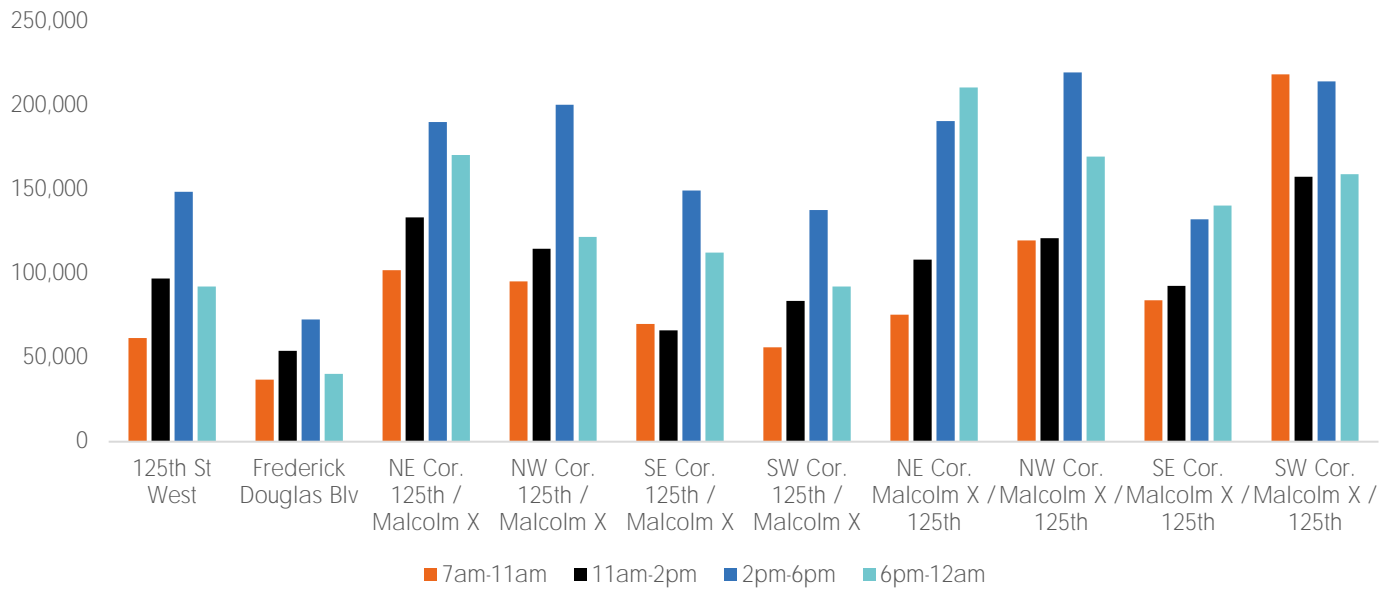

Pedestrian Counts 7am - 7pm

	Mon - Fri	Sat & Sun
125th St West	246,540	93,635
Frederick Douglas Blv	124,093	54,649
NE Cor. 125th / Malcolm X	358,270	117,602
NW Cor. 125th / Malcolm X	338,039	120,627
SE Cor. 125th / Malcolm X	241,556	75,091
SW Cor. 125th / Malcolm X	227,859	81,110
NE Cor. Malcolm X / 125th	312,905	106,669
NW Cor. Malcolm X / 125th	397,521	138,100
SE Cor. Malcolm X / 125th	264,458	76,896
SW Cor. Malcolm X / 125th	478,970	160,145

Pedestrian Counts by Day Part

	7am-11am	11am-2pm	2pm-6pm	6pm-12am
125th St West	61,805	97,105	148,811	92,398
Frederick Douglas Blv	36,868	54,054	72,833	40,298
NE Cor. 125th / Malcolm X	102,059	133,506	190,391	170,732
NW Cor. 125th / Malcolm X	95,358	114,886	200,631	121,919
SE Cor. 125th / Malcolm X	70,100	66,223	149,540	112,502
SW Cor. 125th / Malcolm X	56,101	83,722	138,001	92,456
NE Cor. Malcolm X / 125th	75,593	108,451	190,830	210,962
NW Cor. Malcolm X / 125th	119,839	121,155	219,877	169,781
SE Cor. Malcolm X / 125th	84,166	92,846	132,333	140,536
SW Cor. Malcolm X / 125th	218,761	157,790	214,483	159,333