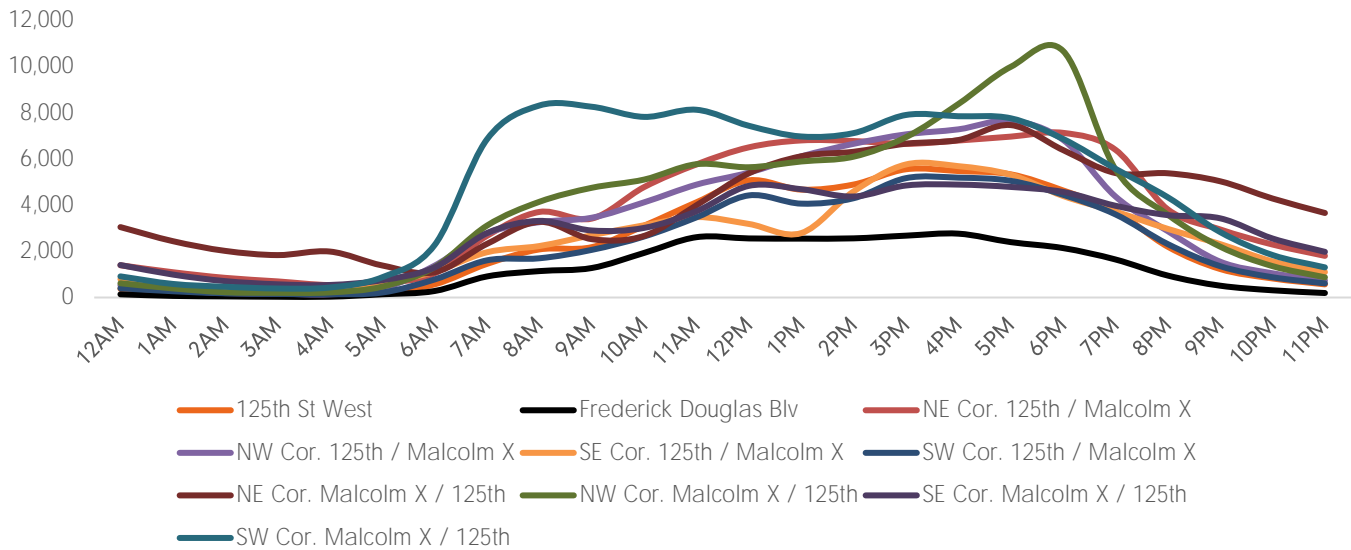

Average Pedestrian Counts by Hour

	125th St West	Frederick Douglas Blv	NE Cor. 125th / Malcolm X	NW Cor. 125th / Malcolm X	SE Cor. 125th / Malcolm X	SW Cor. 125th / Malcolm X	NE Cor. Malcolm X / 125th	NW Cor. Malcolm X / 125th	SE Cor. Malcolm X / 125th	SW Cor. Malcolm X / 125th
0:00	376	139	1,396	532	794	402	3,049	617	1,406	915
1:00	242	70	1,095	320	530	272	2,441	395	994	588
2:00	171	49	852	192	397	182	2,019	228	709	466
3:00	137	34	697	170	347	157	1,837	203	572	391
4:00	113	36	538	138	345	143	1,990	222	543	434
5:00	256	140	612	382	623	216	1,388	470	750	877
6:00	571	282	1,049	1,381	1,121	782	1,094	1,314	1,303	2,274
7:00	1,456	913	2,672	2,782	1,960	1,610	2,324	3,115	2,789	6,852
8:00	2,082	1,144	3,707	3,262	2,230	1,699	3,279	4,146	3,318	8,315
9:00	2,180	1,278	3,418	3,456	2,697	2,063	2,528	4,751	2,902	8,261
10:00	3,110	1,932	4,783	4,123	3,128	2,643	2,668	5,108	3,014	7,823
11:00	4,124	2,613	5,765	4,889	3,485	3,472	3,997	5,774	3,738	8,131
12:00	5,075	2,558	6,504	5,410	3,185	4,423	5,379	5,642	4,836	7,436
13:00	4,673	2,551	6,803	6,113	2,790	4,066	6,117	5,892	4,689	6,974
14:00	4,893	2,562	6,778	6,656	4,594	4,300	6,312	6,099	4,375	7,120
15:00	5,554	2,679	6,655	7,066	5,762	5,170	6,662	6,944	4,851	7,906
16:00	5,477	2,765	6,799	7,283	5,688	5,191	6,821	8,379	4,890	7,851
17:00	5,335	2,399	6,968	7,656	5,318	5,053	7,467	9,989	4,788	7,763
18:00	4,636	2,141	7,131	6,827	4,398	4,449	6,386	10,679	4,573	6,869
19:00	3,739	1,648	6,398	4,375	3,722	3,600	5,391	5,555	3,974	5,576
20:00	2,198	949	3,816	2,874	2,973	2,312	5,381	3,585	3,567	4,340
21:00	1,234	512	2,947	1,551	2,313	1,357	5,033	2,202	3,429	2,833
22:00	825	312	2,294	1,049	1,564	877	4,286	1,359	2,555	1,839
23:00	568	195	1,804	740	1,103	612	3,661	875	1,978	1,304