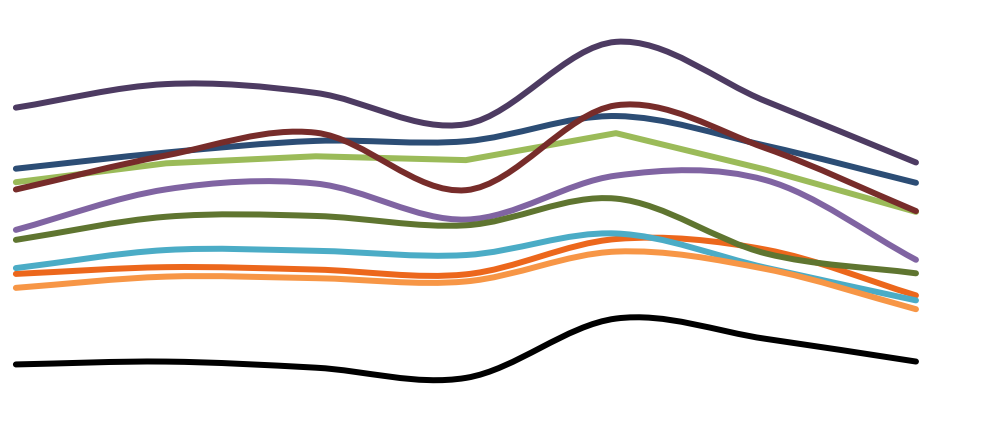

Pedestrian Counts by Weekday

140,000
120,000
100,000
80,000
60,000
40,000
20,000
0

	Monday	Tuesday	Wednesday	Thursday	Friday	Saturday	Sunday
125th St West	56,762	58,981	58,187	56,624	68,206	64,710	49,713
Frederick Douglas Blv	27,069	28,000	25,996	22,659	42,114	35,459	28,010
NE Cor. 125th / Malcolm X	86,869	93,069	95,336	94,065	102,941	90,969	77,110
NW Cor. 125th / Malcolm X	71,208	84,490	86,401	74,585	89,006	87,504	61,394
SE Cor. 125th / Malcolm X	58,675	64,598	64,340	62,958	70,029	58,790	48,081
SW Cor. 125th / Malcolm X	52,189	55,869	55,367	54,295	64,090	58,365	45,181
NE Cor. Malcolm X / 125th	91,279	96,578	100,403	100,296	108,553	98,807	86,650
NW Cor. Malcolm X / 125th	84,453	95,624	103,083	84,238	112,050	97,978	77,366
SE Cor. Malcolm X / 125th	67,930	75,512	75,778	72,712	81,462	63,470	56,959
SW Cor. Malcolm X / 125th	111,312	119,036	116,134	105,892	132,894	113,392	93,316