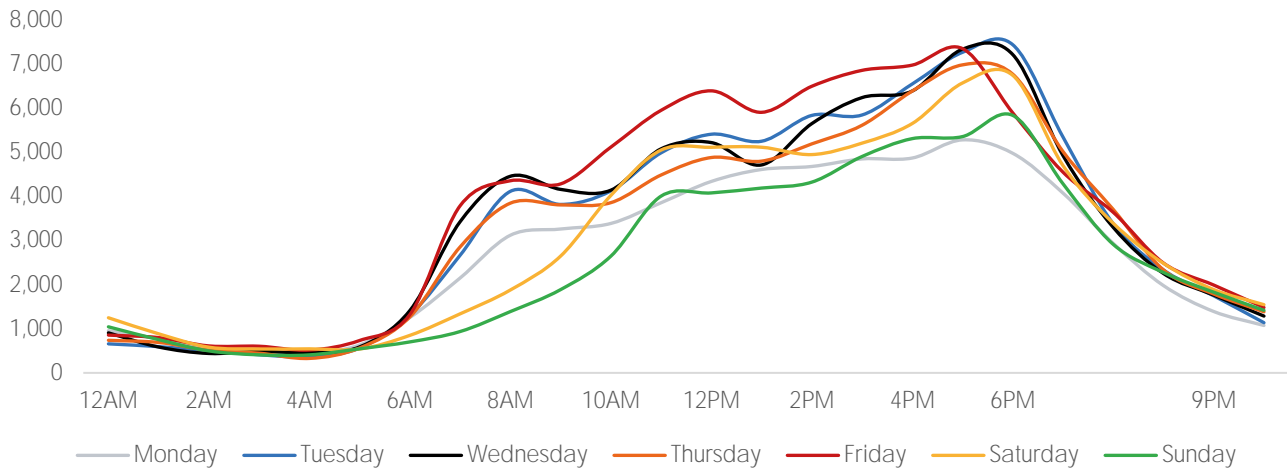

Visitors by Day (All Locations)

% Share of Visitors by Day

Visitors by Day Part - Weekend

Morning	9,146
Lunch	13,773
Afternoon	15,169
Early Eve	16,741
Evening	8,870

Visitors by Day Part - Weekday

Day Parts are calculated using the following time periods:
 Morning 06:00AM - 10:59AM
 Lunch 11:00AM - 1:59PM
 Afternoon 2:00PM - 4:59PM
 Early Evening 5:00PM - 7:59PM
 Evening 8:00PM - 11:59PM

Long Term Trend by Week

Visitors by Hour

	Monday	Tuesday	Wednesday	Thursday	Friday	Saturday	Sunday
6:00	1,255	1,307	1,412	1,268	1,321	850	702
7:00	2,150	2,665	3,425	2,854	3,786	1,338	937
8:00	3,119	4,114	4,455	3,846	4,354	1,878	1,389
9:00	3,260	3,817	4,158	3,807	4,282	2,646	1,887
10:00	3,386	4,122	4,140	3,857	5,115	4,020	2,644
11:00	3,855	4,986	5,077	4,484	5,949	5,049	4,005
12:00	4,338	5,408	5,219	4,880	6,391	5,112	4,078
13:00	4,609	5,249	4,712	4,798	5,904	5,113	4,188
14:00	4,677	5,834	5,648	5,189	6,494	4,947	4,322
15:00	4,848	5,844	6,238	5,611	6,855	5,206	4,903
16:00	4,869	6,547	6,387	6,386	6,974	5,651	5,308
17:00	5,280	7,264	7,335	6,980	7,348	6,569	5,354
18:00	4,976	7,436	7,213	6,769	5,892	6,742	5,835
19:00	4,073	5,344	4,923	5,015	4,548	4,697	4,285
20:00	2,934	3,380	3,297	3,704	3,638	3,391	2,912
21:00	1,978	2,333	2,252	2,333	2,489	2,482	2,275
22:00	1,391	1,746	1,763	1,787	1,990	1,888	1,828
23:00	1,074	1,138	1,287	1,384	1,483	1,545	1,418