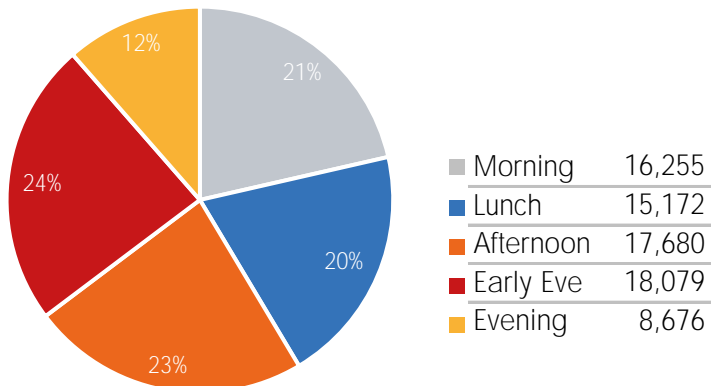

Visitor Totals

	Current Week	Previous Week	WoW % Change	2021	% v 2021 Change	2019	% v 2019 Change
Total Visitors	532,503	515,344	3.3%	483,314	10.2%	100,980	427.3%

Key Stats

Friday was the busiest day this week with a total of 88,934 visits. The busiest hour was at 5:00 PM on Tuesday with 7,436 visits. The busiest location was SW Cor. Of Malcolm X & 125th with a total of 88,689 visits.

Visitors by Day (All Locations)

% Share of Visitors by Day

Visitors by Day Part - Weekend

Morning	9,146
Lunch	13,773
Afternoon	15,169
Early Eve	16,741
Evening	8,870

Visitors by Day Part - Weekday

Day Parts are calculated using the following time periods:
 Morning 06:00AM - 10:59AM
 Lunch 11:00AM - 1:59PM
 Afternoon 2:00PM - 4:59PM
 Early Evening 5:00PM - 7:59PM
 Evening 8:00PM - 11:59PM

Long Term Trend by Week

Visitors by Hour

	Monday	Tuesday	Wednesday	Thursday	Friday	Saturday	Sunday
6:00	1,255	1,307	1,412	1,268	1,321	850	702
7:00	2,150	2,665	3,425	2,854	3,786	1,338	937
8:00	3,119	4,114	4,455	3,846	4,354	1,878	1,389
9:00	3,260	3,817	4,158	3,807	4,282	2,646	1,887
10:00	3,386	4,122	4,140	3,857	5,115	4,020	2,644
11:00	3,855	4,986	5,077	4,484	5,949	5,049	4,005
12:00	4,338	5,408	5,219	4,880	6,391	5,112	4,078
13:00	4,609	5,249	4,712	4,798	5,904	5,113	4,188
14:00	4,677	5,834	5,648	5,189	6,494	4,947	4,322
15:00	4,848	5,844	6,238	5,611	6,855	5,206	4,903
16:00	4,869	6,547	6,387	6,386	6,974	5,651	5,308
17:00	5,280	7,264	7,335	6,980	7,348	6,569	5,354
18:00	4,976	7,436	7,213	6,769	5,892	6,742	5,835
19:00	4,073	5,344	4,923	5,015	4,548	4,697	4,285
20:00	2,934	3,380	3,297	3,704	3,638	3,391	2,912
21:00	1,978	2,333	2,252	2,333	2,489	2,482	2,275
22:00	1,391	1,746	1,763	1,787	1,990	1,888	1,828
23:00	1,074	1,138	1,287	1,384	1,483	1,545	1,418