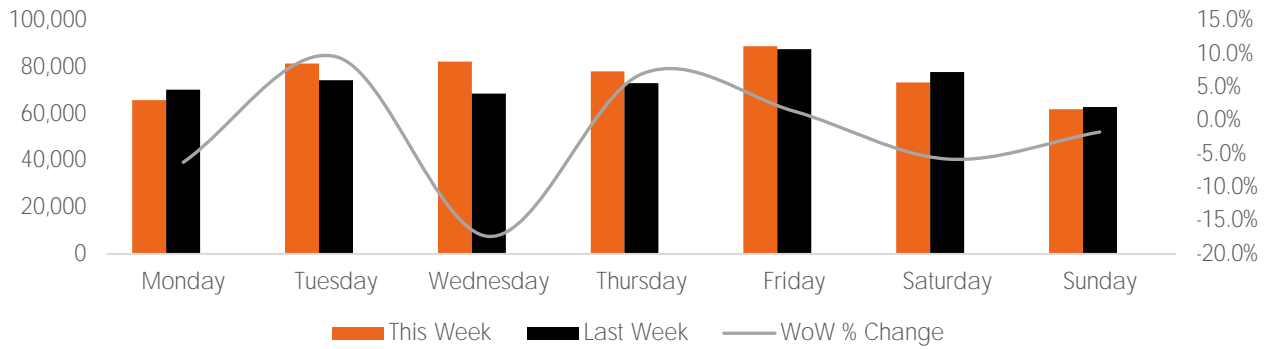

Visitors by Day (All Locations)