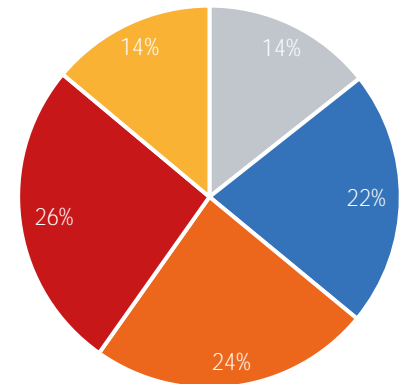

Visitor Totals

	Current Week	Previous Week	WoW % Change	2021	% v 2021 Change	2019	% v 2019 Change
Total Visitors	532,503	515,344	3.3%	483,314	10.2%	100,980	427.3%

Key Stats

Friday was the busiest day this week with a total of 88,934 visits. The busiest hour was at 5:00 PM on Tuesday with 7,436 visits. The busiest location was SW Cor. Of Malcolm X & 125th with a total of 88,689 visits.

Visitors by Day (All Locations)

% Share of Visitors by Day

Visitors by Day Part - Weekend

Morning	9,146
Lunch	13,773
Afternoon	15,169
Early Eve	16,741
Evening	8,870

Visitors by Day Part - Weekday

Day Parts are calculated using the following time periods:
 Morning 06:00AM - 10:59AM
 Lunch 11:00AM - 1:59PM
 Afternoon 2:00PM - 4:59PM
 Early Evening 5:00PM - 7:59PM
 Evening 8:00PM - 11:59PM

Long Term Trend by Week

Visitors by Hour

	Monday	Tuesday	Wednesday	Thursday	Friday	Saturday	Sunday
6:00	1,255	1,307	1,412	1,268	1,321	850	702
7:00	2,150	2,665	3,425	2,854	3,786	1,338	937
8:00	3,119	4,114	4,455	3,846	4,354	1,878	1,389
9:00	3,260	3,817	4,158	3,807	4,282	2,646	1,887
10:00	3,386	4,122	4,140	3,857	5,115	4,020	2,644
11:00	3,855	4,986	5,077	4,484	5,949	5,049	4,005
12:00	4,338	5,408	5,219	4,880	6,391	5,112	4,078
13:00	4,609	5,249	4,712	4,798	5,904	5,113	4,188
14:00	4,677	5,834	5,648	5,189	6,494	4,947	4,322
15:00	4,848	5,844	6,238	5,611	6,855	5,206	4,903
16:00	4,869	6,547	6,387	6,386	6,974	5,651	5,308
17:00	5,280	7,264	7,335	6,980	7,348	6,569	5,354
18:00	4,976	7,436	7,213	6,769	5,892	6,742	5,835
19:00	4,073	5,344	4,923	5,015	4,548	4,697	4,285
20:00	2,934	3,380	3,297	3,704	3,638	3,391	2,912
21:00	1,978	2,333	2,252	2,333	2,489	2,482	2,275
22:00	1,391	1,746	1,763	1,787	1,990	1,888	1,828
23:00	1,074	1,138	1,287	1,384	1,483	1,545	1,418