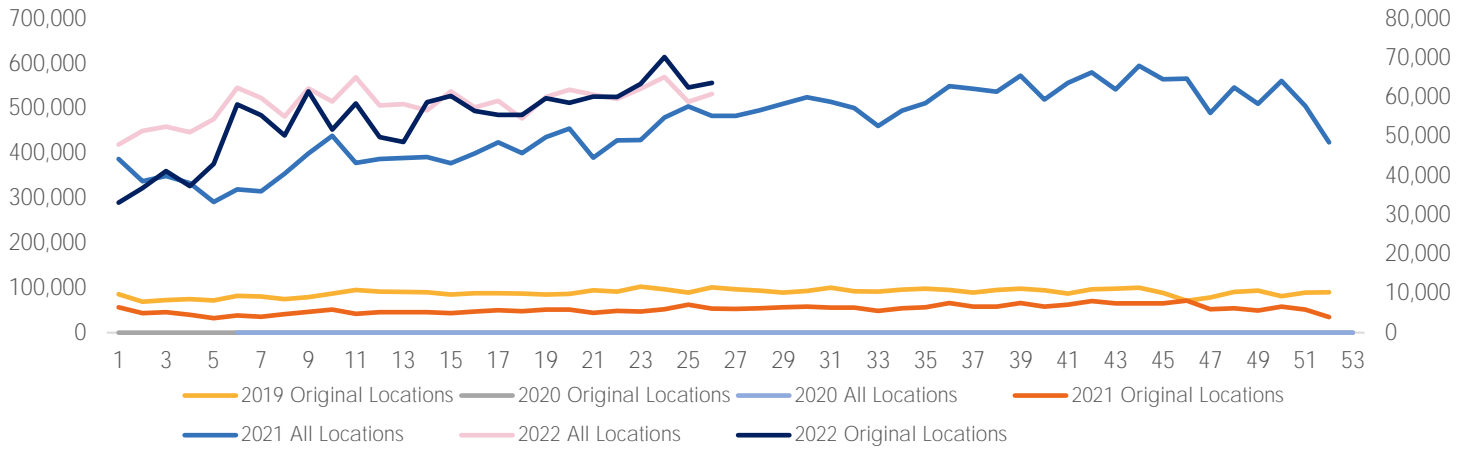

Visitor Totals

	Current Week	Previous Week	WoW % Change	2021	% v 2021 Change	2019	% v 2019 Change
Total Visitors	532,503	515,344	3.3%	483,314	10.2%	100,980	427.3%

Key Stats

Friday was the busiest day this week with a total of 88,934 visits. The busiest hour was at 5:00 PM on Tuesday with 7,436 visits. The busiest location was SW Cor. Of Malcolm X & 125th with a total of 88,689 visits.

Visitors by Day (All Locations)

% Share of Visitors by Day

Visitors by Day Part - Weekend

Morning	9,146
Lunch	13,773
Afternoon	15,169
Early Eve	16,741
Evening	8,870

Visitors by Day Part - Weekday

Day Parts are calculated using the following time periods:
 Morning 06:00AM - 10:59AM
 Lunch 11:00AM - 1:59PM
 Afternoon 2:00PM - 4:59PM
 Early Evening 5:00PM - 7:59PM
 Evening 8:00PM - 11:59PM

Long Term Trend by Week

Visitors by Hour

	Monday	Tuesday	Wednesday	Thursday	Friday	Saturday	Sunday
6:00	1,255	1,307	1,412	1,268	1,321	850	702
7:00	2,150	2,665	3,425	2,854	3,786	1,338	937
8:00	3,119	4,114	4,455	3,846	4,354	1,878	1,389
9:00	3,260	3,817	4,158	3,807	4,282	2,646	1,887
10:00	3,386	4,122	4,140	3,857	5,115	4,020	2,644
11:00	3,855	4,986	5,077	4,484	5,949	5,049	4,005
12:00	4,338	5,408	5,219	4,880	6,391	5,112	4,078
13:00	4,609	5,249	4,712	4,798	5,904	5,113	4,188
14:00	4,677	5,834	5,648	5,189	6,494	4,947	4,322
15:00	4,848	5,844	6,238	5,611	6,855	5,206	4,903
16:00	4,869	6,547	6,387	6,386	6,974	5,651	5,308
17:00	5,280	7,264	7,335	6,980	7,348	6,569	5,354
18:00	4,976	7,436	7,213	6,769	5,892	6,742	5,835
19:00	4,073	5,344	4,923	5,015	4,548	4,697	4,285
20:00	2,934	3,380	3,297	3,704	3,638	3,391	2,912
21:00	1,978	2,333	2,252	2,333	2,489	2,482	2,275
22:00	1,391	1,746	1,763	1,787	1,990	1,888	1,828
23:00	1,074	1,138	1,287	1,384	1,483	1,545	1,418