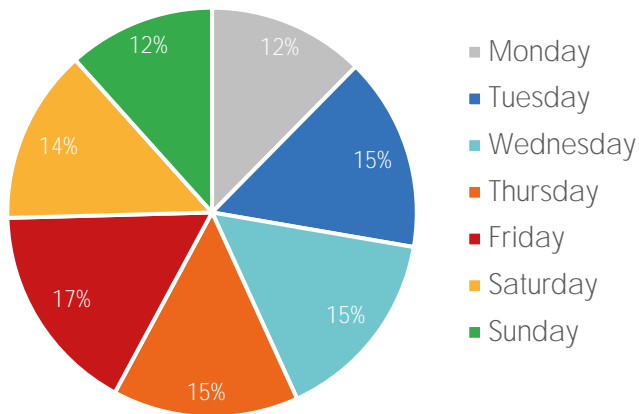

% Share of Visitors by Day