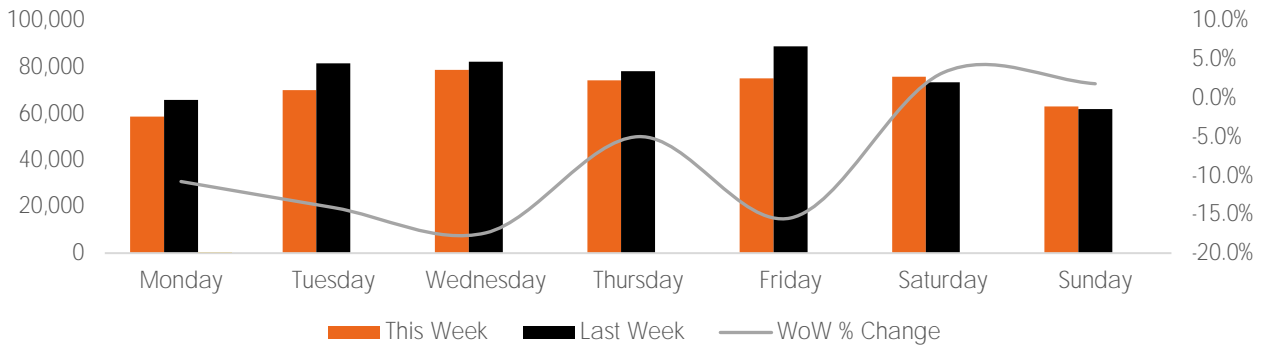

Visitor Totals

	Current Week	Previous Week	WoW % Change	2021	% v 2021 Change	2019	% v 2019 Change
Total Visitors	496,209	532,503	-6.8%	483,985	2.5%	96,898	412.1%

Key Stats

Wednesday was the busiest day this week with a total of 78,802 visits. The busiest hour was at 5:00 PM on Saturday with 6,886 visits. The busiest location was SW Cor. Of Malcolm X & 125th with a total of 83,031 visits.

Note: Original Locations include 125th St and Frederick Douglas Blvd; NE.

Visitors by Day (All Locations)

	Monday	Tuesday	Wednesday	Thursday	Friday	Saturday	Sunday	Total
Current Week	58,818	70,102	78,802	74,347	75,178	75,879	63,083	496,209
Previous Week	65,908	81,626	82,409	78,231	88,934	73,467	61,928	532,503
Change WoW	-7,090	-11,524	-3,607	-3,884	-13,756	2,412	1,155	-36,294
% Change WoW	-10.8%	-14.1%	-17.4%	-5.0%	-15.5%	3.3%	1.9%	-6.8%
2020	68,489	70,923	79,948	65,321	71,714	69,879	57,711	483,985
% v 2020 Change	-14.1%	-1.2%	-1.4%	13.8%	4.8%	8.6%	9.3%	2.5%
2019	14,659	15,447	16,064	11,553	13,987	12,991	12,197	96,898
% v 2019 Change	301.2%	353.8%	390.6%	543.5%	437.5%	484.1%	417.2%	412.1%

Visitors by Day (Original Locations)

	Monday	Tuesday	Wednesday	Thursday	Friday	Saturday	Sunday	Total
Current Week	7,499	7,995	9,049	9,085	9,271	10,092	7,873	60,864
Previous Week	6,706	9,442	9,117	8,906	12,436	9,590	7,461	63,658
2020	7,945	6,909	8,314	6,901	7,482	8,930	6,568	53,049
2019	14,659	15,447	16,064	11,553	13,987	12,991	12,197	96,898
% Change WoW	11.8%	-15.3%	-17.4%	2.0%	-25.5%	5.2%	5.5%	-4.4%
% v 2020 Change	-5.6%	15.7%	8.8%	31.6%	23.9%	13.0%	19.9%	14.7%
% v 2019 Change	-48.8%	-48.2%	-43.7%	-21.4%	-33.7%	-22.3%	-35.5%	-37.2%

## Visitors by Day (All Locations)