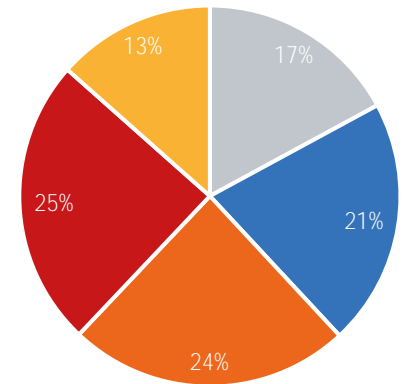

Visitors by Day Part - Weekend

Morning	11,197
Lunch	13,747
Afternoon	15,701
Early Eve	16,043
Evening	8,808