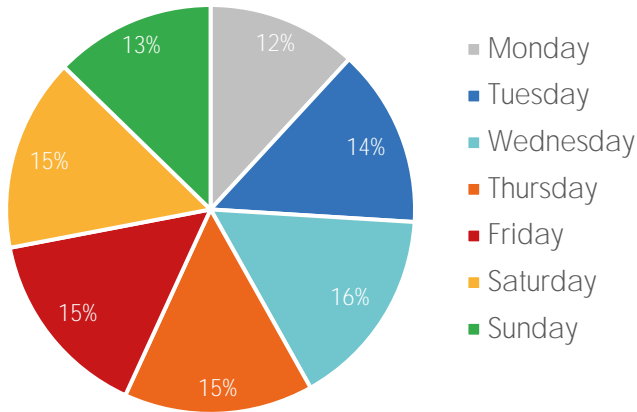

% Share of Visitors by Day