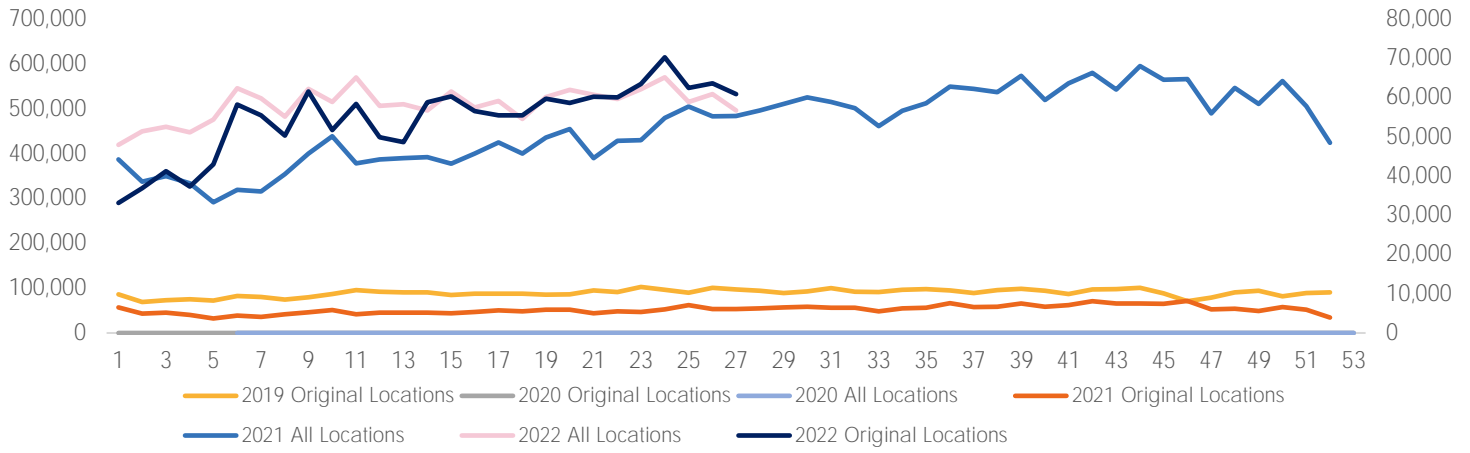

Long Term Trend by Week