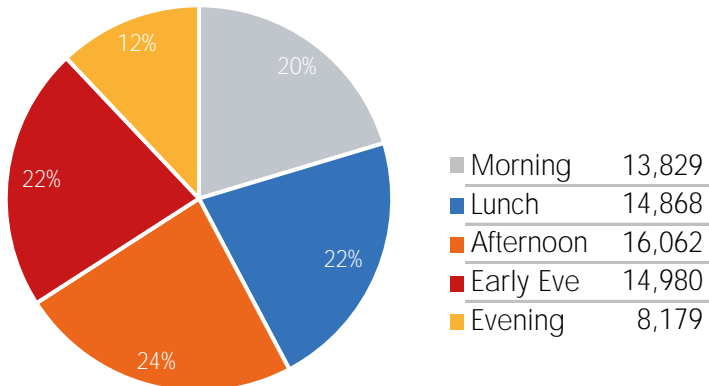

Visitors by Day Part - Weekday

Morning	13,829
Lunch	14,868
Afternoon	16,062
Early Eve	14,980
Evening	8,179

Day Parts are calculated using the following time periods:
Morning 06:00AM - 10:59AM
Lunch 11:00AM - 1:59PM
Afternoon 2:00PM - 4:59PM
Early Evening 5:00PM - 7:59PM
Evening 8:00PM - 11:59PM