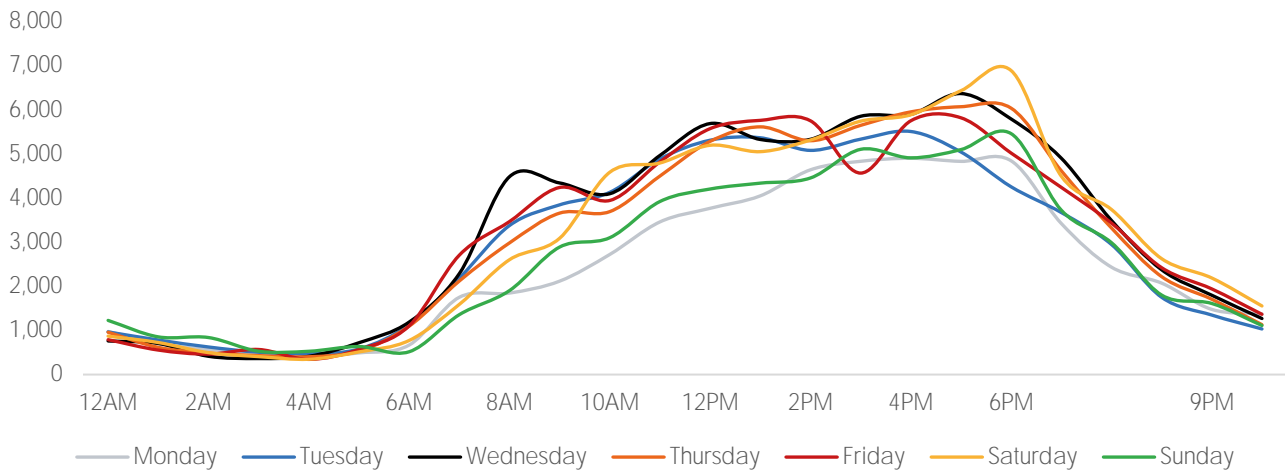

## Visitors by Day Part - Weekend

Morning	11,197
Lunch	13,747
Afternoon	15,701
Early Eve	16,043
Evening	8,808

## Visitors by Day Part - Weekday

Morning	13,829
Lunch	14,868
Afternoon	16,062
Early Eve	14,980
Evening	8,179

Day Parts are calculated using the following time periods:  
 Morning 06:00AM - 10:59AM  
 Lunch 11:00AM - 1:59PM  
 Afternoon 2:00PM - 4:59PM  
 Early Evening 5:00PM - 7:59PM  
 Evening 8:00PM - 11:59PM

## Visitors by Hour

	Monday	Tuesday	Wednesday	Thursday	Friday	Saturday	Sunday
6:00	668	1,124	1,188	1,096	1,102	772	516
7:00	1,750	2,185	2,285	2,118	2,703	1,589	1,356
8:00	1,846	3,375	4,481	2,982	3,465	2,601	1,902
9:00	2,116	3,844	4,340	3,657	4,238	3,087	2,888
10:00	2,721	4,128	4,096	3,691	3,944	4,583	3,100
11:00	3,458	4,885	4,964	4,497	4,817	4,792	3,920
12:00	3,766	5,308	5,686	5,282	5,571	5,194	4,203
13:00	4,048	5,364	5,325	5,611	5,758	5,049	4,336
14:00	4,638	5,078	5,329	5,297	5,748	5,313	4,453
15:00	4,831	5,332	5,851	5,645	4,564	5,740	5,102
16:00	4,899	5,506	5,894	5,950	5,748	5,884	4,909
17:00	4,829	5,041	6,365	6,067	5,816	6,430	5,096
18:00	4,842	4,253	5,789	6,034	5,017	6,886	5,457
19:00	3,422	3,670	4,901	4,616	4,240	4,493	3,724
20:00	2,433	2,947	3,491	3,321	3,432	3,739	2,988
21:00	2,071	1,750	2,373	2,218	2,421	2,625	1,801
22:00	1,476	1,348	1,797	1,706	1,940	2,187	1,610
23:00	1,374	1,033	1,270	1,131	1,365	1,554	1,111