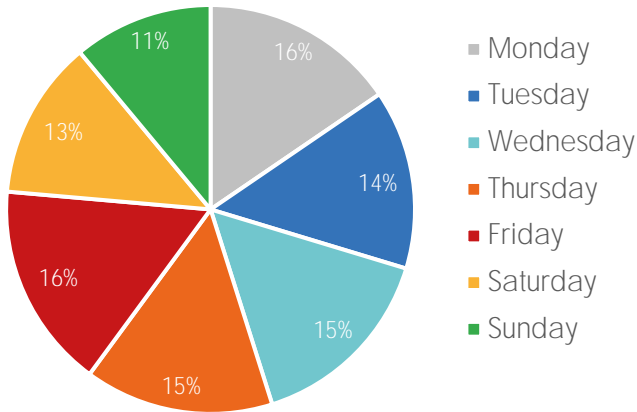

Visitor Totals

	Current Week	Previous Week	WoW % Change	2021	% v 2021 Change	2019	% v 2019 Change
Total Visitors	522,132	496,209	5.2%	496,352	5.2%	94,114	454.8%

Key Stats

Friday was the busiest day this week with a total of 85,145 visits. The busiest hour was at 4:00 PM on Friday with 7,484 visits. The busiest location was SW Cor. Of Malcolm X & 125th with a total of 91,038 visits.

Note: Original Locations include 125th St and Frederick Douglas Blvd; NE.

Visitors by Day (All Locations)

	Monday	Tuesday	Wednesday	Thursday	Friday	Saturday	Sunday	Total
Current Week	80,767	74,159	80,678	78,128	85,145	65,600	57,655	522,132
Previous Week	58,818	70,102	78,802	74,347	75,178	75,879	63,083	496,209
Change WoW	21,949	4,057	1,876	3,781	9,967	-10,279	-5,428	25,923
% Change WoW	37.3%	5.8%	-17.4%	5.1%	13.3%	-13.5%	-8.6%	5.2%
2020	67,195	69,711	71,947	79,061	82,830	66,548	59,060	496,352
% v 2020 Change	20.2%	6.4%	12.1%	-1.2%	2.8%	-1.4%	-2.4%	5.2%
2019	11,785	13,863	12,918	14,103	14,911	15,511	11,023	94,114
% v 2019 Change	585.3%	434.9%	524.5%	454.0%	471.0%	322.9%	423.0%	454.8%

Visitors by Day (Original Locations)

	Monday	Tuesday	Wednesday	Thursday	Friday	Saturday	Sunday	Total
Current Week	8,566	8,984	8,811	8,824	9,359	8,932	7,320	60,796
Previous Week	7,499	7,995	9,049	9,085	9,271	10,092	7,873	60,864
2020	7,773	6,827	7,502	8,521	8,690	8,549	6,777	54,639
2019	11,785	13,863	12,918	14,103	14,911	15,511	11,023	94,114
% Change WoW	14.2%	12.4%	-17.4%	-2.9%	0.9%	-11.5%	-7.0%	-0.1%
% v 2020 Change	10.2%	31.6%	17.4%	3.6%	7.7%	4.5%	8.0%	11.3%
% v 2019 Change	-27.3%	-35.2%	-31.8%	-37.4%	-37.2%	-42.4%	-33.6%	-35.4%

Visitors by Day (All Locations)

% Share of Visitors by Day

Visitors by Day Part - Weekend

Morning	9,384
Lunch	14,004
Afternoon	13,157
Early Eve	12,972
Evening	8,407

Visitors by Day Part - Weekday

Morning	17,389
Lunch	15,419
Afternoon	17,834
Early Eve	17,601
Evening	8,447