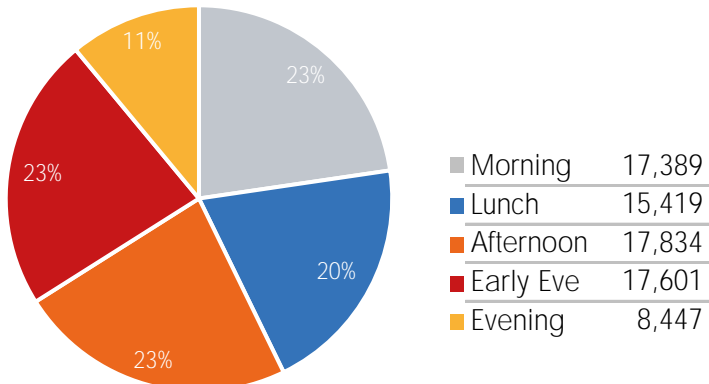

Visitor Totals

	Current Week	Previous Week	WoW % Change	2021	% v 2021 Change	2019	% v 2019 Change
Total Visitors	522,132	496,209	5.2%	496,352	5.2%	94,114	454.8%

Key Stats

Friday was the busiest day this week with a total of 85,145 visits. The busiest hour was at 4:00 PM on Friday with 7,484 visits. The busiest location was SW Cor. Of Malcolm X & 125th with a total of 91,038 visits.

Visitors by Day (Original Locations)

	Monday	Tuesday	Wednesday	Thursday	Friday	Saturday	Sunday	Total
Current Week	8,566	8,984	8,811	8,824	9,359	8,932	7,320	60,796
Previous Week	7,499	7,995	9,049	9,085	9,271	10,092	7,873	60,864
2020	7,773	6,827	7,502	8,521	8,690	8,549	6,777	54,639
2019	11,785	13,863	12,918	14,103	14,911	15,511	11,023	94,114
% Change WoW	14.2%	12.4%	-17.4%	-2.9%	0.9%	-11.5%	-7.0%	-0.1%
% v 2020 Change	10.2%	31.6%	17.4%	3.6%	7.7%	4.5%	8.0%	11.3%
% v 2019 Change	-27.3%	-35.2%	-31.8%	-37.4%	-37.2%	-42.4%	-33.6%	-35.4%

Visitors by Day (All Locations)

% Share of Visitors by Day

Visitors by Day Part - Weekend

Morning	9,384
Lunch	14,004
Afternoon	13,157
Early Eve	12,972
Evening	8,407

Visitors by Day Part - Weekday

Morning	17,389
Lunch	15,419
Afternoon	17,834
Early Eve	17,601
Evening	8,447

Day Parts are calculated using the following time periods:
 Morning 06:00AM - 10:59AM
 Lunch 11:00AM - 1:59PM
 Afternoon 2:00PM - 4:59PM
 Early Evening 5:00PM - 7:59PM
 Evening 8:00PM - 11:59PM

Long Term Trend by Week