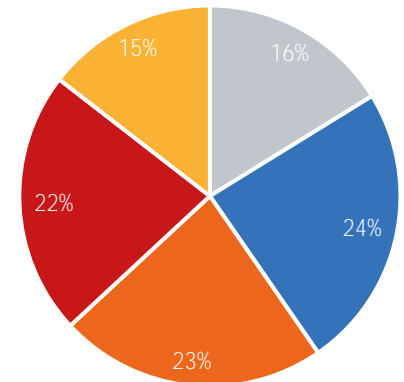

Visitor Totals

	Current Week	Previous Week	WoW % Change	2021	% v 2021 Change	2019	% v 2019 Change
Total Visitors	522,132	496,209	5.2%	496,352	5.2%	94,114	454.8%

Key Stats

Friday was the busiest day this week with a total of 85,145 visits. The busiest hour was at 4:00 PM on Friday with 7,484 visits. The busiest location was SW Cor. Of Malcolm X & 125th with a total of 91,038 visits.

Visitors by Day (Original Locations)

	Monday	Tuesday	Wednesday	Thursday	Friday	Saturday	Sunday	Total
Current Week	8,566	8,984	8,811	8,824	9,359	8,932	7,320	60,796
Previous Week	7,499	7,995	9,049	9,085	9,271	10,092	7,873	60,864
2020	7,773	6,827	7,502	8,521	8,690	8,549	6,777	54,639
2019	11,785	13,863	12,918	14,103	14,911	15,511	11,023	94,114
% Change WoW	14.2%	12.4%	-17.4%	-2.9%	0.9%	-11.5%	-7.0%	-0.1%
% v 2020 Change	10.2%	31.6%	17.4%	3.6%	7.7%	4.5%	8.0%	11.3%
% v 2019 Change	-27.3%	-35.2%	-31.8%	-37.4%	-37.2%	-42.4%	-33.6%	-35.4%

Visitors by Day (All Locations)

% Share of Visitors by Day

Visitors by Day Part - Weekend

Morning	9,384
Lunch	14,004
Afternoon	13,157
Early Eve	12,972
Evening	8,407

Visitors by Day Part - Weekday

Morning	17,389
Lunch	15,419
Afternoon	17,834
Early Eve	17,601
Evening	8,447

Day Parts are calculated using the following time periods:
 Morning 06:00AM - 10:59AM
 Lunch 11:00AM - 1:59PM
 Afternoon 2:00PM - 4:59PM
 Early Evening 5:00PM - 7:59PM
 Evening 8:00PM - 11:59PM

Long Term Trend by Week