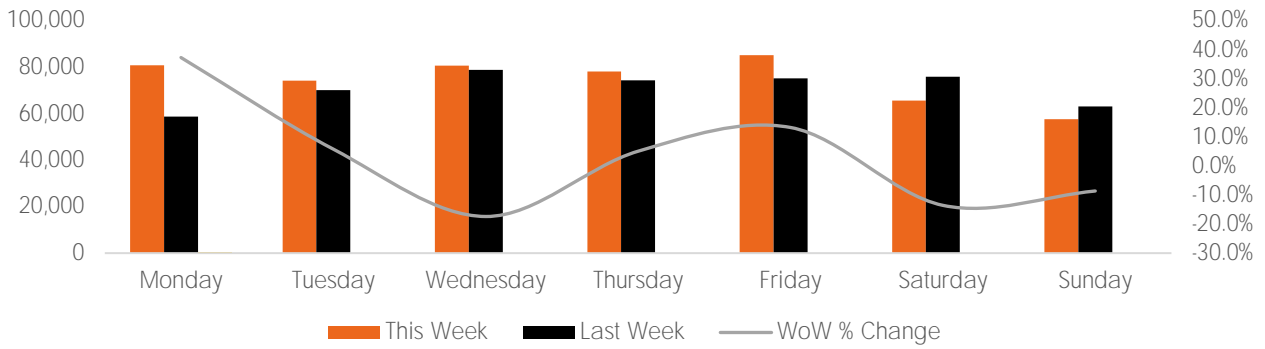

Visitors by Day (All Locations)