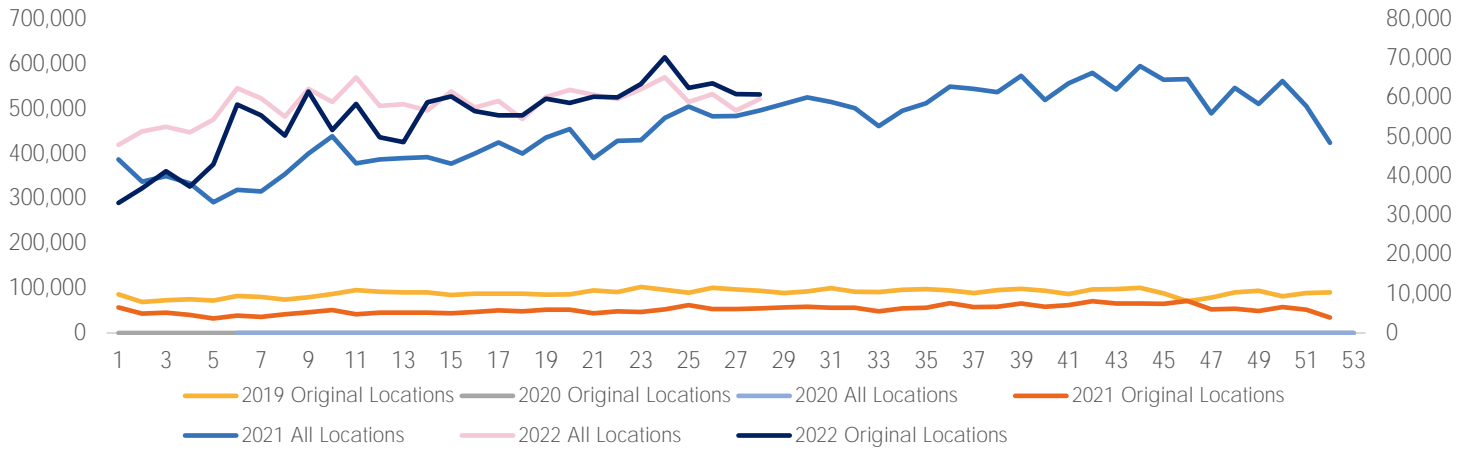

Visitor Totals

	Current Week	Previous Week	WoW % Change	2021	% v 2021 Change	2019	% v 2019 Change
Total Visitors	522,132	496,209	5.2%	496,352	5.2%	94,114	454.8%

Key Stats

Friday was the busiest day this week with a total of 85,145 visits. The busiest hour was at 4:00 PM on Friday with 7,484 visits. The busiest location was SW Cor. Of Malcolm X & 125th with a total of 91,038 visits.

Visitors by Day (Original Locations)

	Monday	Tuesday	Wednesday	Thursday	Friday	Saturday	Sunday	Total
Current Week	8,566	8,984	8,811	8,824	9,359	8,932	7,320	60,796
Previous Week	7,499	7,995	9,049	9,085	9,271	10,092	7,873	60,864
2020	7,773	6,827	7,502	8,521	8,690	8,549	6,777	54,639
2019	11,785	13,863	12,918	14,103	14,911	15,511	11,023	94,114
% Change WoW	14.2%	12.4%	-17.4%	-2.9%	0.9%	-11.5%	-7.0%	-0.1%
% v 2020 Change	10.2%	31.6%	17.4%	3.6%	7.7%	4.5%	8.0%	11.3%
% v 2019 Change	-27.3%	-35.2%	-31.8%	-37.4%	-37.2%	-42.4%	-33.6%	-35.4%

Visitors by Day (All Locations)

% Share of Visitors by Day

Visitors by Day Part - Weekend

Morning	9,384
Lunch	14,004
Afternoon	13,157
Early Eve	12,972
Evening	8,407

Visitors by Day Part - Weekday

Morning	17,389
Lunch	15,419
Afternoon	17,834
Early Eve	17,601
Evening	8,447

Day Parts are calculated using the following time periods:
 Morning 06:00AM - 10:59AM
 Lunch 11:00AM - 1:59PM
 Afternoon 2:00PM - 4:59PM
 Early Evening 5:00PM - 7:59PM
 Evening 8:00PM - 11:59PM

Long Term Trend by Week