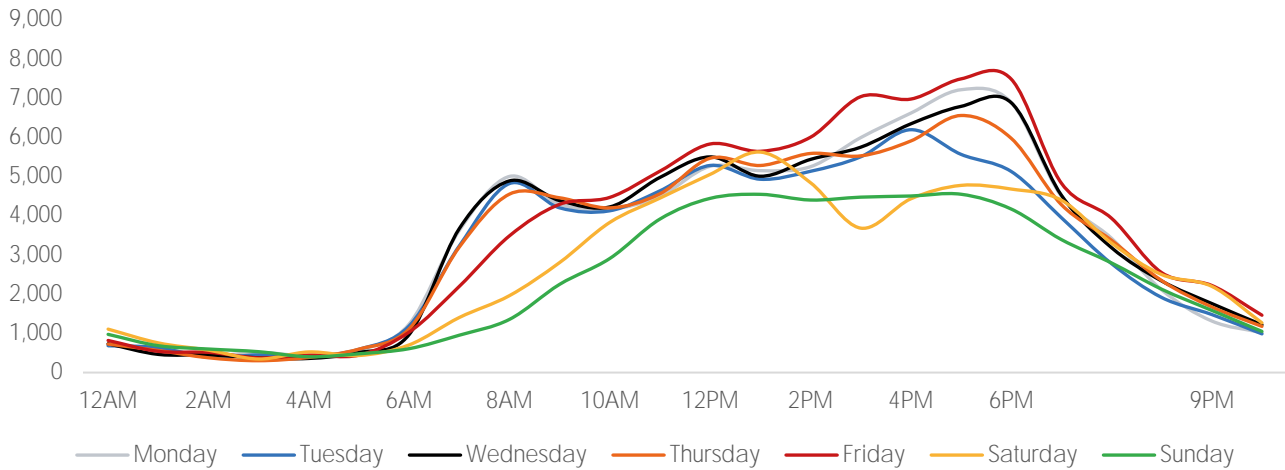

Visitors by Day (Original Locations)

	Monday	Tuesday	Wednesday	Thursday	Friday	Saturday	Sunday	Total
Current Week	8,566	8,984	8,811	8,824	9,359	8,932	7,320	60,796
Previous Week	7,499	7,995	9,049	9,085	9,271	10,092	7,873	60,864
2020	7,773	6,827	7,502	8,521	8,690	8,549	6,777	54,639
2019	11,785	13,863	12,918	14,103	14,911	15,511	11,023	94,114
% Change WoW	14.2%	12.4%	-17.4%	-2.9%	0.9%	-11.5%	-7.0%	-0.1%
% v 2020 Change	10.2%	31.6%	17.4%	3.6%	7.7%	4.5%	8.0%	11.3%
% v 2019 Change	-27.3%	-35.2%	-31.8%	-37.4%	-37.2%	-42.4%	-33.6%	-35.4%

Visitors by Day (All Locations)

% Share of Visitors by Day

Visitors by Day Part - Weekend

Morning	9,384
Lunch	14,004
Afternoon	13,157
Early Eve	12,972
Evening	8,407

Visitors by Day Part - Weekday

Morning	17,389
Lunch	15,419
Afternoon	17,834
Early Eve	17,601
Evening	8,447

Day Parts are calculated using the following time periods:
 Morning 06:00AM - 10:59AM
 Lunch 11:00AM - 1:59PM
 Afternoon 2:00PM - 4:59PM
 Early Evening 5:00PM - 7:59PM
 Evening 8:00PM - 11:59PM

Long Term Trend by Week

Visitors by Hour

	Monday	Tuesday	Wednesday	Thursday	Friday	Saturday	Sunday
6:00	1,234	1,187	967	1,112	1,030	704	609
7:00	3,620	3,226	3,668	3,197	2,196	1,403	952
8:00	4,998	4,816	4,885	4,547	3,484	1,960	1,355
9:00	4,289	4,198	4,382	4,454	4,287	2,803	2,248
10:00	4,163	4,123	4,221	4,197	4,464	3,826	2,907
11:00	4,493	4,631	4,973	4,556	5,133	4,445	3,912
12:00	5,257	5,278	5,496	5,462	5,825	5,050	4,439
13:00	5,145	4,926	5,003	5,277	5,638	5,619	4,542
14:00	5,246	5,129	5,432	5,583	5,996	4,839	4,397
15:00	5,986	5,497	5,743	5,522	7,030	3,681	4,470
16:00	6,611	6,189	6,338	5,901	6,969	4,427	4,499
17:00	7,207	5,561	6,783	6,551	7,484	4,770	4,544
18:00	6,885	5,126	6,879	5,972	7,480	4,677	4,168
19:00	4,498	3,948	4,523	4,281	4,829	4,394	3,390
20:00	3,424	2,777	3,184	3,373	3,934	3,301	2,794
21:00	2,107	1,914	2,334	2,344	2,547	2,498	2,124
22:00	1,314	1,479	1,759	1,672	2,219	2,197	1,584
23:00	1,015	986	1,217	1,177	1,461	1,266	1,049