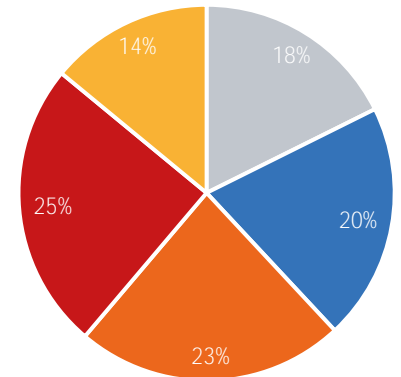

Footfall Report 125th St BID

Visitor Totals

	Current Week	Previous Week	WoW % Change	2021	% v 2021 Change	2019	% v 2019 Change
Total Visitors	512,563	522,132	-1.8%	510,960	0.3%	92,895	451.8%

Key Stats

Tuesday was the busiest day this week with a total of 81,803 visits. The busiest hour was at 4:00 PM on Tuesday with 7,245 visits. The busiest location was SW Cor. Of Malcolm X & 125th with a total of 87,885 visits.

Visitors by Day (Original Locations)

	Monday	Tuesday	Wednesday	Thursday	Friday	Saturday	Sunday	Total
Current Week	6,804	9,364	9,162	7,669	9,617	8,981	7,187	58,784
Previous Week	8,566	8,984	8,811	8,824	9,359	8,932	7,320	60,796
2021	8,840	6,799	7,261	8,580	9,015	9,802	6,391	56,688
2019	9,702	12,125	14,263	12,790	15,791	16,063	12,161	92,895
% Change WoW	-20.6%	4.2%	-17.4%	-13.1%	2.8%	0.5%	-1.8%	-3.3%
% v 2021 Change	-23.0%	37.7%	26.2%	-10.6%	6.7%	-8.4%	12.5%	3.7%
% v 2019 Change	-29.9%	-22.8%	-35.8%	-40.0%	-39.1%	-44.1%	-40.9%	-36.7%

Visitors by Day (All Locations)

% Share of Visitors by Day

Visitors by Day Part - Weekend

Morning	11,257
Lunch	13,015
Afternoon	14,759
Early Eve	15,806
Evening	8,944

Visitors by Day Part - Weekday

Morning	16,422
Lunch	14,145
Afternoon	16,495
Early Eve	16,943
Evening	8,286

Day Parts are calculated using the following time periods:
 Morning 06:00AM - 10:59AM
 Lunch 11:00AM - 1:59PM
 Afternoon 2:00PM - 4:59PM
 Early Evening 5:00PM - 7:59PM
 Evening 8:00PM - 11:59PM

Long Term Trend by Week