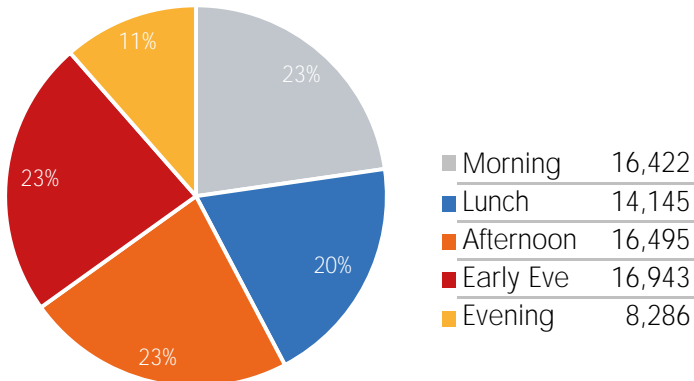

Footfall Report 125th St BID

Visitor Totals

	Current Week	Previous Week	WoW % Change	2021	% v 2021 Change	2019	% v 2019 Change
Total Visitors	512,563	522,132	-1.8%	510,960	0.3%	92,895	451.8%

Key Stats

Tuesday was the busiest day this week with a total of 81,803 visits. The busiest hour was at 4:00 PM on Tuesday with 7,245 visits. The busiest location was SW Cor. Of Malcolm X & 125th with a total of 87,885 visits.

Visitors by Day (Original Locations)

	Monday	Tuesday	Wednesday	Thursday	Friday	Saturday	Sunday	Total
Current Week	6,804	9,364	9,162	7,669	9,617	8,981	7,187	58,784
Previous Week	8,566	8,984	8,811	8,824	9,359	8,932	7,320	60,796
2021	8,840	6,799	7,261	8,580	9,015	9,802	6,391	56,688
2019	9,702	12,125	14,263	12,790	15,791	16,063	12,161	92,895
% Change WoW	-20.6%	4.2%	-17.4%	-13.1%	2.8%	0.5%	-1.8%	-3.3%
% v 2021 Change	-23.0%	37.7%	26.2%	-10.6%	6.7%	-8.4%	12.5%	3.7%
% v 2019 Change	-29.9%	-22.8%	-35.8%	-40.0%	-39.1%	-44.1%	-40.9%	-36.7%

Visitors by Day (All Locations)

% Share of Visitors by Day

Visitors by Day Part - Weekend

Morning	11,257
Lunch	13,015
Afternoon	14,759
Early Eve	15,806
Evening	8,944

Visitors by Day Part - Weekday

Morning	16,422
Lunch	14,145
Afternoon	16,495
Early Eve	16,943
Evening	8,286

Day Parts are calculated using the following time periods:
 Morning 06:00AM - 10:59AM
 Lunch 11:00AM - 1:59PM
 Afternoon 2:00PM - 4:59PM
 Early Evening 5:00PM - 7:59PM
 Evening 8:00PM - 11:59PM

Long Term Trend by Week