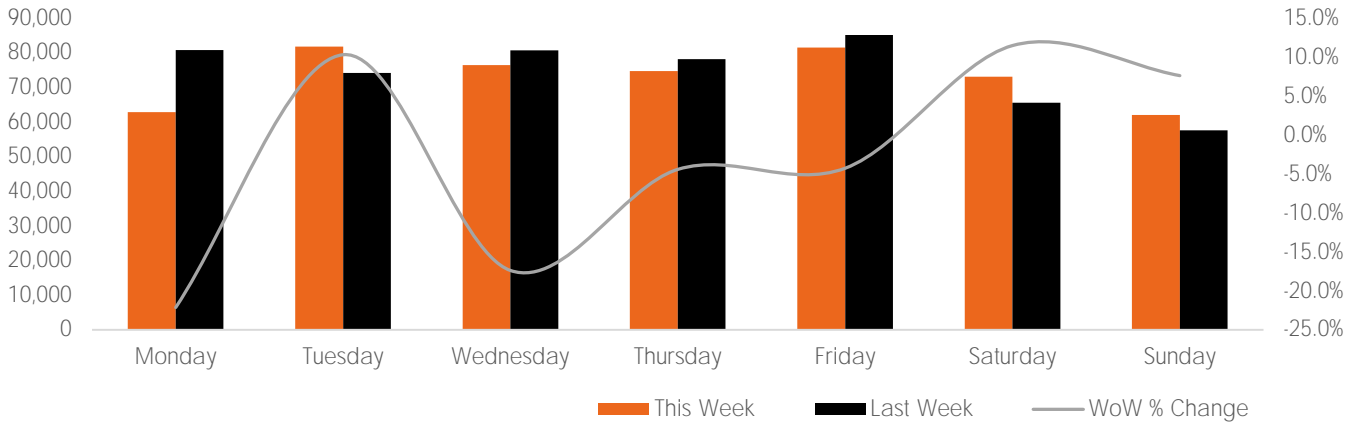

Visitors by Day (All Locations)