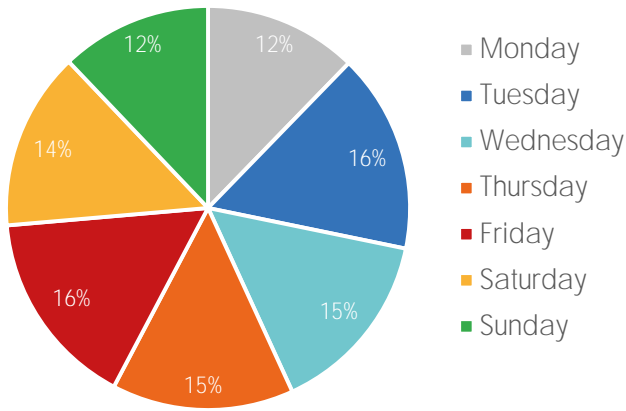

Footfall Report 125th St BID

Visitor Totals

	Current Week	Previous Week	WoW % Change	2021	% v 2021 Change	2019	% v 2019 Change
Total Visitors	512,563	522,132	-1.8%	510,960	0.3%	92,895	451.8%

Key Stats

Tuesday was the busiest day this week with a total of 81,803 visits. The busiest hour was at 4:00 PM on Tuesday with 7,245 visits. The busiest location was SW Cor. Of Malcolm X & 125th with a total of 87,885 visits.

Note: Original Locations include 125th St and Frederick Douglas Blvd; NE.

Visitors by Day (All Locations)

	Monday	Tuesday	Wednesday	Thursday	Friday	Saturday	Sunday	Total
Current Week	62,890	81,803	76,484	74,683	81,517	73,134	62,052	512,563
Previous Week	80,767	74,159	80,678	78,128	85,145	65,600	57,655	522,132
Change WoW	-17,877	7,644	-4,194	-3,445	-3,628	7,534	4,397	-9,569
% Change WoW	-22.1%	10.3%	-17.4%	-4.4%	-4.3%	11.5%	7.6%	-1.8%
2021	75,585	69,717	69,772	79,301	85,192	75,537	55,856	510,960
% v 2021 Change	-16.8%	17.3%	9.6%	-5.8%	-4.3%	-3.2%	11.1%	0.3%
2019	9,702	12,125	14,263	12,790	15,791	16,063	12,161	92,895
% v 2019 Change	548.2%	574.7%	436.2%	483.9%	416.2%	355.3%	410.3%	451.8%

Visitors by Day (Original Locations)

	Monday	Tuesday	Wednesday	Thursday	Friday	Saturday	Sunday	Total
Current Week	6,804	9,364	9,162	7,669	9,617	8,981	7,187	58,784
Previous Week	8,566	8,984	8,811	8,824	9,359	8,932	7,320	60,796
2021	8,840	6,799	7,261	8,580	9,015	9,802	6,391	56,688
2019	9,702	12,125	14,263	12,790	15,791	16,063	12,161	92,895
% Change WoW	-20.6%	4.2%	-17.4%	-13.1%	2.8%	0.5%	-1.8%	-3.3%
% v 2021 Change	-23.0%	37.7%	26.2%	-10.6%	6.7%	-8.4%	12.5%	3.7%
% v 2019 Change	-29.9%	-22.8%	-35.8%	-40.0%	-39.1%	-44.1%	-40.9%	-36.7%

Visitors by Day (All Locations)

% Share of Visitors by Day

Visitors by Day Part - Weekend

Morning	11,257
Lunch	13,015
Afternoon	14,759
Early Eve	15,806
Evening	8,944

Visitors by Day Part - Weekday

Morning	16,422
Lunch	14,145
Afternoon	16,495
Early Eve	16,943
Evening	8,286