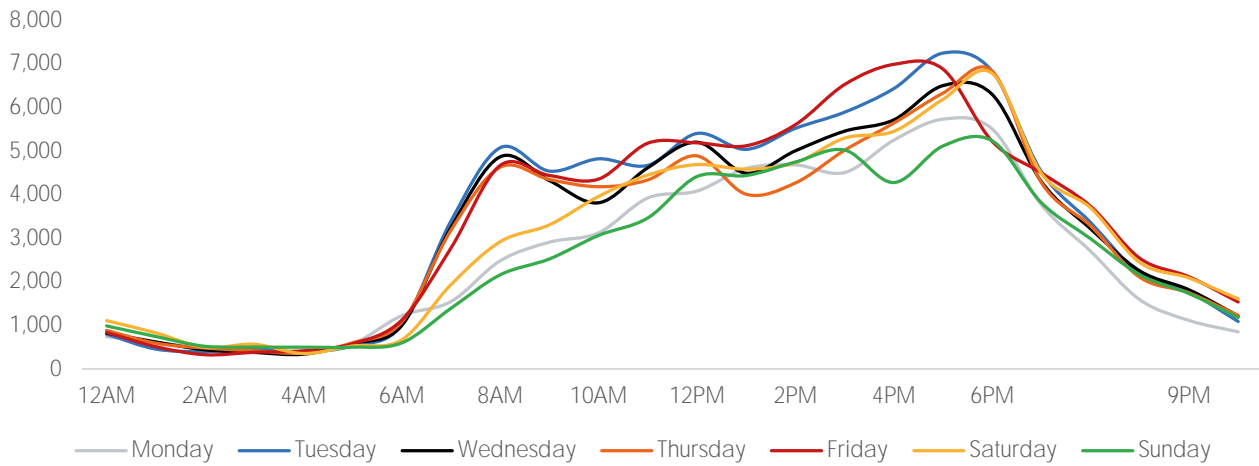

Visitors by Hour

	Monday	Tuesday	Wednesday	Thursday	Friday	Saturday	Sunday
6:00	1,222	1,002	998	1,075	1,121	667	597
7:00	1,546	3,394	3,246	3,182	2,774	1,934	1,391
8:00	2,480	5,074	4,866	4,627	4,668	2,918	2,159
9:00	2,907	4,537	4,320	4,346	4,438	3,305	2,523
10:00	3,122	4,820	3,811	4,180	4,355	3,957	3,063
11:00	3,922	4,670	4,615	4,335	5,178	4,447	3,463
12:00	4,080	5,402	5,201	4,887	5,186	4,688	4,413
13:00	4,599	5,037	4,489	4,007	5,119	4,582	4,436
14:00	4,681	5,518	5,004	4,266	5,602	4,730	4,746
15:00	4,505	5,889	5,454	5,016	6,524	5,295	5,021
16:00	5,247	6,430	5,713	5,638	6,986	5,450	4,276
17:00	5,729	7,245	6,499	6,326	6,877	6,183	5,114
18:00	5,505	6,829	6,297	6,831	5,220	6,781	5,233
19:00	3,765	4,526	4,296	4,275	4,497	4,486	3,814
20:00	2,702	3,360	3,215	3,280	3,732	3,696	2,988
21:00	1,589	2,189	2,249	2,102	2,539	2,442	2,159
22:00	1,113	1,767	1,815	1,748	2,114	2,087	1,729
23:00	850	1,088	1,217	1,227	1,536	1,607	1,179