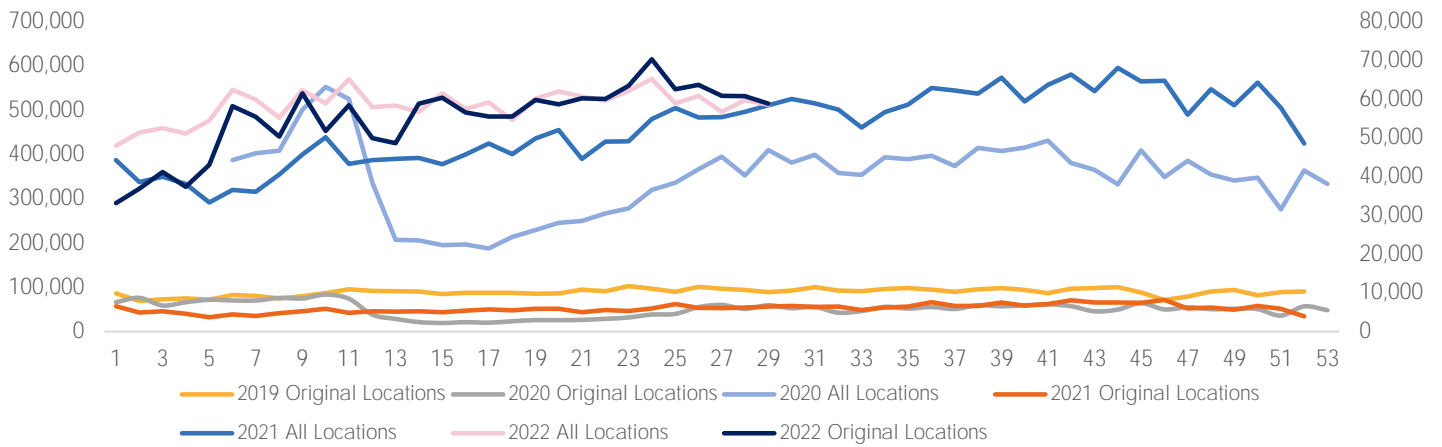

Footfall Report 125th St BID

Visitor Totals

	Current Week	Previous Week	WoW % Change	2021	% v 2021 Change	2019	% v 2019 Change
Total Visitors	512,563	522,132	-1.8%	510,960	0.3%	92,895	451.8%

Key Stats

Tuesday was the busiest day this week with a total of 81,803 visits. The busiest hour was at 4:00 PM on Tuesday with 7,245 visits. The busiest location was SW Cor. Of Malcolm X & 125th with a total of 87,885 visits.

Visitors by Day (Original Locations)

	Monday	Tuesday	Wednesday	Thursday	Friday	Saturday	Sunday	Total
Current Week	6,804	9,364	9,162	7,669	9,617	8,981	7,187	58,784
Previous Week	8,566	8,984	8,811	8,824	9,359	8,932	7,320	60,796
2021	8,840	6,799	7,261	8,580	9,015	9,802	6,391	56,688
2019	9,702	12,125	14,263	12,790	15,791	16,063	12,161	92,895
% Change WoW	-20.6%	4.2%	-17.4%	-13.1%	2.8%	0.5%	-1.8%	-3.3%
% v 2021 Change	-23.0%	37.7%	26.2%	-10.6%	6.7%	-8.4%	12.5%	3.7%
% v 2019 Change	-29.9%	-22.8%	-35.8%	-40.0%	-39.1%	-44.1%	-40.9%	-36.7%

Visitors by Day (All Locations)

% Share of Visitors by Day

Visitors by Day Part - Weekend

Morning	11,257
Lunch	13,015
Afternoon	14,759
Early Eve	15,806
Evening	8,944

Visitors by Day Part - Weekday

Morning	16,422
Lunch	14,145
Afternoon	16,495
Early Eve	16,943
Evening	8,286

Day Parts are calculated using the following time periods:
 Morning 06:00AM - 10:59AM
 Lunch 11:00AM - 1:59PM
 Afternoon 2:00PM - 4:59PM
 Early Evening 5:00PM - 7:59PM
 Evening 8:00PM - 11:59PM

Long Term Trend by Week