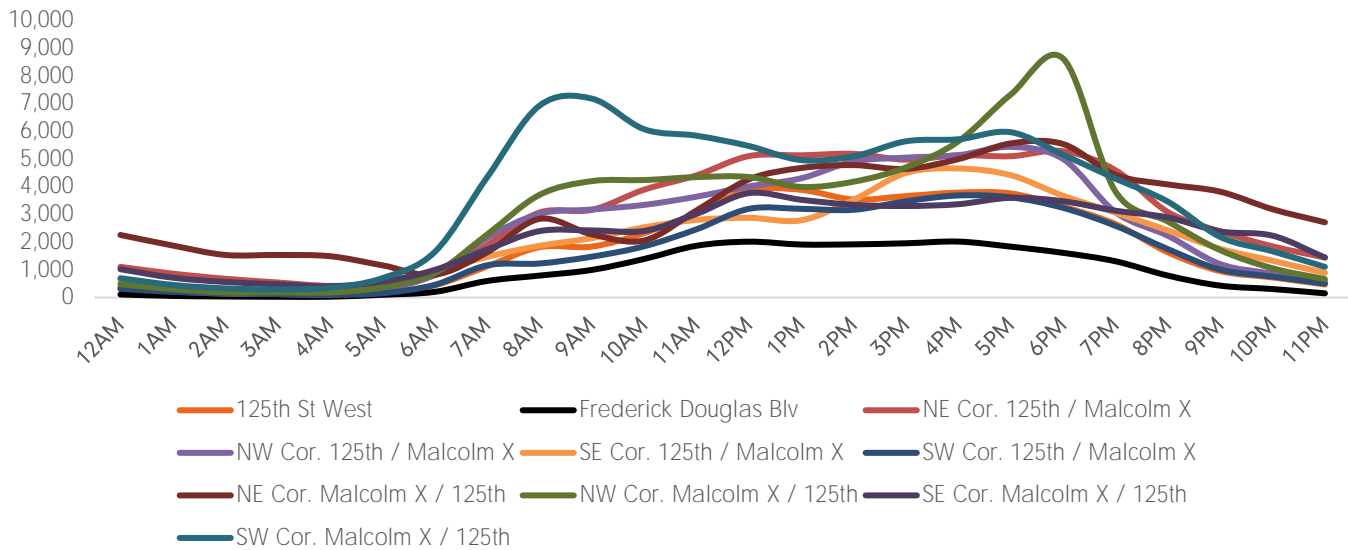

Average Pedestrian Counts by Hour

	125th St West	Frederick Douglas Blv	NE Cor. 125th / Malcolm X	NW Cor. 125th / Malcolm X	SE Cor. 125th / Malcolm X	SW Cor. 125th / Malcolm X	NE Cor. Malcolm X / 125th	NW Cor. Malcolm X / 125th	SE Cor. Malcolm X / 125th	SW Cor. Malcolm X / 125th
0:00	311	111	1,107	366	612	314	2,257	480	1,021	696
1:00	195	57	861	224	407	201	1,875	301	714	455
2:00	139	37	677	138	296	155	1,537	181	562	330
3:00	107	27	543	125	258	123	1,535	188	477	294
4:00	99	29	419	106	270	95	1,491	181	403	349
5:00	180	99	502	292	508	153	1,163	364	571	697
6:00	441	203	801	824	923	456	823	872	995	1,639
7:00	1,121	596	1,891	2,151	1,467	1,161	1,629	2,270	1,728	4,333
8:00	1,816	790	3,065	3,021	1,866	1,228	2,837	3,703	2,395	6,921
9:00	1,838	995	3,164	3,175	2,144	1,474	2,280	4,200	2,422	7,179
10:00	2,324	1,391	3,892	3,343	2,534	1,849	2,059	4,239	2,404	6,074
11:00	3,048	1,868	4,409	3,640	2,802	2,462	3,141	4,345	3,018	5,841
12:00	3,872	2,015	5,104	4,010	2,876	3,199	4,263	4,349	3,767	5,468
13:00	3,885	1,912	5,131	4,304	2,789	3,200	4,675	3,991	3,527	4,959
14:00	3,536	1,919	5,184	4,909	3,530	3,165	4,779	4,180	3,346	5,095
15:00	3,660	1,957	4,975	5,049	4,498	3,474	4,641	4,698	3,302	5,638
16:00	3,787	2,018	5,133	5,136	4,657	3,682	4,995	5,636	3,368	5,711
17:00	3,756	1,836	5,099	5,436	4,415	3,614	5,561	7,325	3,599	5,966
18:00	3,277	1,612	5,284	4,998	3,672	3,235	5,539	8,623	3,475	5,152
19:00	2,651	1,308	4,596	3,081	3,062	2,589	4,426	3,829	3,133	4,290
20:00	1,632	791	3,085	2,227	2,422	1,748	4,081	2,744	2,891	3,461
21:00	953	428	2,384	1,207	1,758	1,009	3,819	1,710	2,385	2,187
22:00	723	306	1,846	861	1,327	756	3,186	1,055	2,231	1,667
23:00	471	150	1,444	567	886	502	2,713	663	1,443	1,106