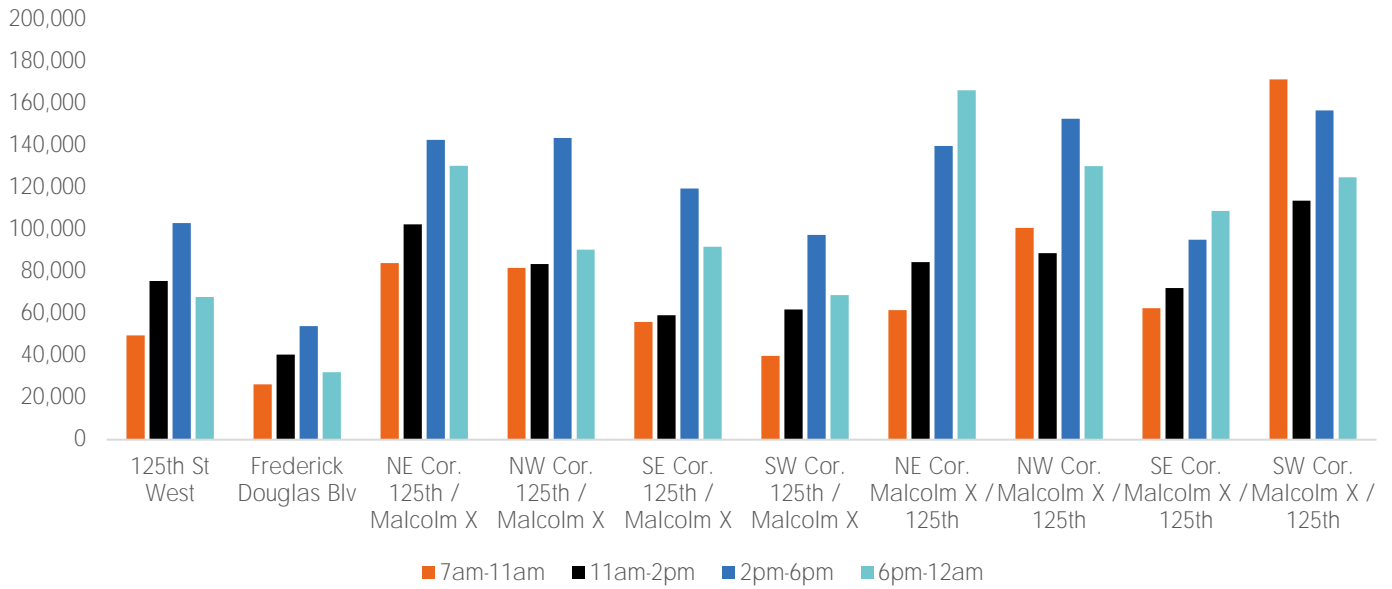

Pedestrian Counts 7am - 7pm

	Mon - Fri	Sat & Sun
125th St West	182,327	69,120
Frederick Douglas Blv	92,997	39,362
NE Cor. 125th / Malcolm X	276,899	89,422
NW Cor. 125th / Malcolm X	260,499	83,714
SE Cor. 125th / Malcolm X	197,906	62,832
SW Cor. 125th / Malcolm X	164,260	57,945
NE Cor. Malcolm X / 125th	244,383	80,407
NW Cor. Malcolm X / 125th	301,086	101,839
SE Cor. Malcolm X / 125th	193,780	60,672
SW Cor. Malcolm X / 125th	357,647	120,712

## Pedestrian Counts by Day Part

	7am-11am	11am-2pm	2pm-6pm	6pm-12am
125th St West	49,693	75,640	103,172	67,955
Frederick Douglas Blv	26,408	40,560	54,110	32,166
NE Cor. 125th / Malcolm X	84,087	102,511	142,738	130,468
NW Cor. 125th / Malcolm X	81,828	83,680	143,719	90,587
SE Cor. 125th / Malcolm X	56,073	59,265	119,697	91,879
SW Cor. 125th / Malcolm X	39,984	62,025	97,548	68,871
NE Cor. Malcolm X / 125th	61,641	84,548	139,828	166,356
NW Cor. Malcolm X / 125th	100,893	88,797	152,872	130,372
SE Cor. Malcolm X / 125th	62,643	72,183	95,302	108,905
SW Cor. Malcolm X / 125th	171,547	113,880	156,867	125,041