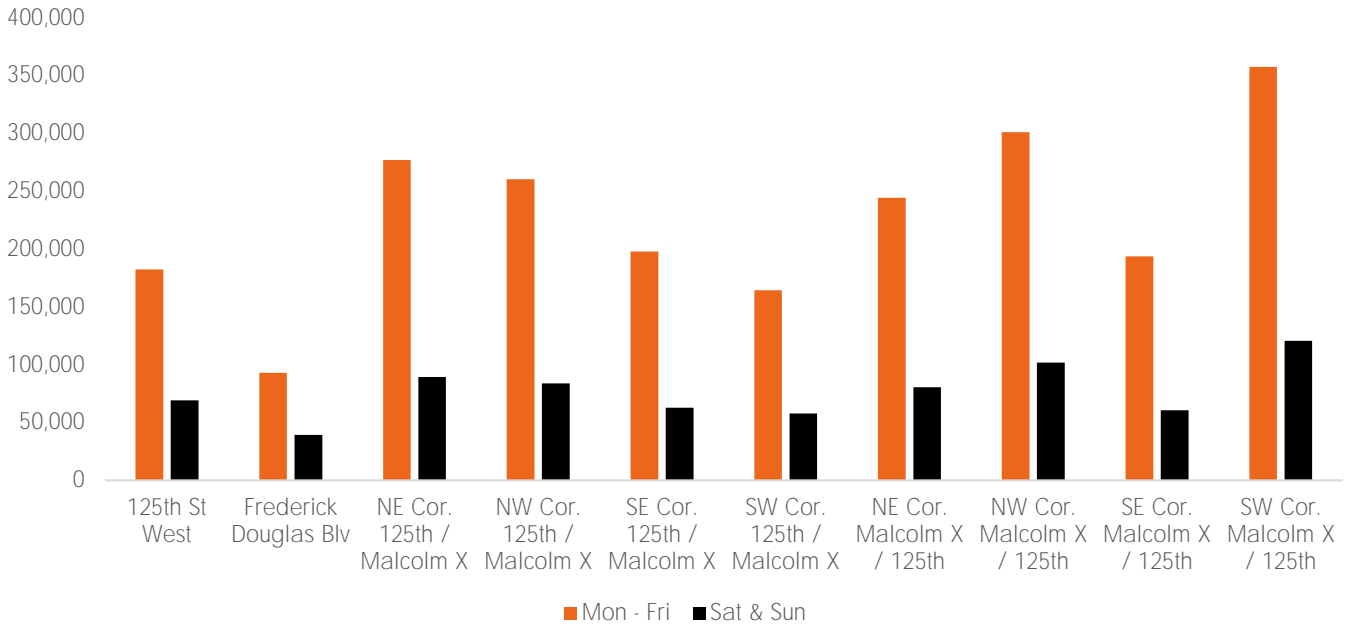

Pedestrian Counts 7am - 7pm

	Mon - Fri	Sat & Sun
125th St West	182,327	69,120
Frederick Douglas Blv	92,997	39,362
NE Cor. 125th / Malcolm X	276,899	89,422
NW Cor. 125th / Malcolm X	260,499	83,714
SE Cor. 125th / Malcolm X	197,906	62,832
SW Cor. 125th / Malcolm X	164,260	57,945
NE Cor. Malcolm X / 125th	244,383	80,407
NW Cor. Malcolm X / 125th	301,086	101,839
SE Cor. Malcolm X / 125th	193,780	60,672
SW Cor. Malcolm X / 125th	357,647	120,712

## Pedestrian Counts by Day Part

	7am-11am	11am-2pm	2pm-6pm	6pm-12am
125th St West	49,693	75,640	103,172	67,955
Frederick Douglas Blv	26,408	40,560	54,110	32,166
NE Cor. 125th / Malcolm X	84,087	102,511	142,738	130,468
NW Cor. 125th / Malcolm X	81,828	83,680	143,719	90,587
SE Cor. 125th / Malcolm X	56,073	59,265	119,697	91,879
SW Cor. 125th / Malcolm X	39,984	62,025	97,548	68,871
NE Cor. Malcolm X / 125th	61,641	84,548	139,828	166,356
NW Cor. Malcolm X / 125th	100,893	88,797	152,872	130,372
SE Cor. Malcolm X / 125th	62,643	72,183	95,302	108,905
SW Cor. Malcolm X / 125th	171,547	113,880	156,867	125,041