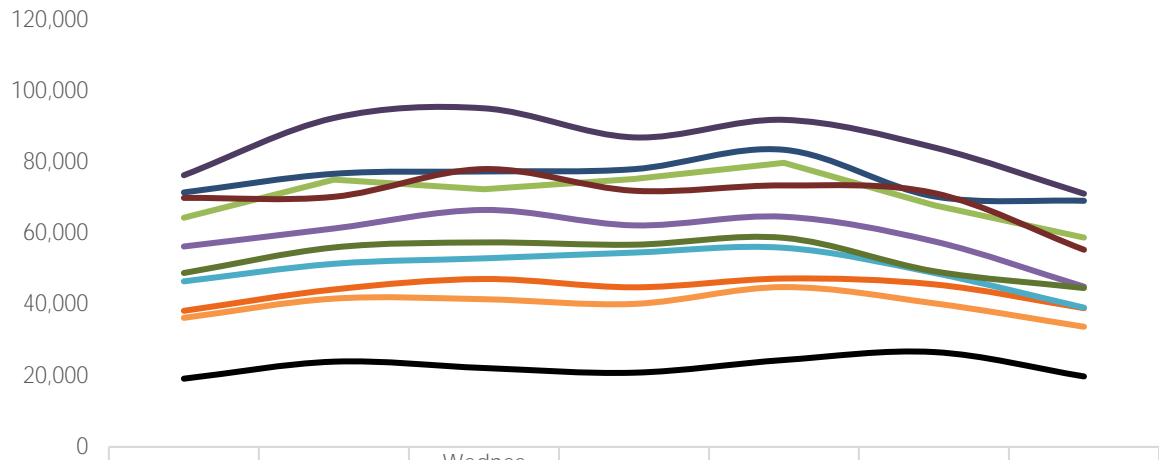

Pedestrian Counts by Weekday

	Monday	Tuesday	Wednesday	Thursday	Friday	Saturday	Sunday
125th St West	38,280	44,274	47,227	44,884	47,359	45,716	39,022
Frederick Douglas Blv	19,194	23,976	22,198	20,873	24,445	26,678	19,827
NE Cor. 125th / Malcolm X	64,463	75,119	72,505	75,316	79,884	68,006	58,871
NW Cor. 125th / Malcolm X	56,367	61,424	66,640	62,300	64,730	57,814	45,063
SE Cor. 125th / Malcolm X	46,563	51,498	53,026	54,649	55,996	48,930	39,166
SW Cor. 125th / Malcolm X	36,302	41,705	41,542	40,221	44,949	40,395	33,798
NE Cor. Malcolm X / 125th	71,561	76,803	77,456	78,107	83,555	70,460	69,200
NW Cor. Malcolm X / 125th	70,024	70,335	78,129	72,033	73,538	71,394	55,446
SE Cor. Malcolm X / 125th	48,909	56,087	57,502	56,870	58,784	49,403	44,682
SW Cor. Malcolm X / 125th	76,400	92,490	95,223	87,041	91,970	84,229	71,207