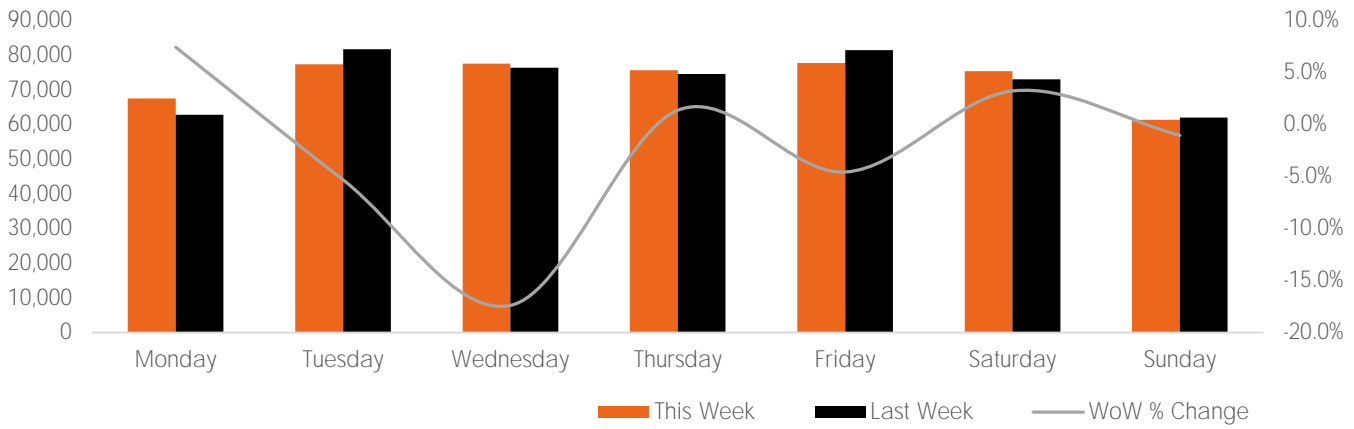

Visitors by Day (All Locations)