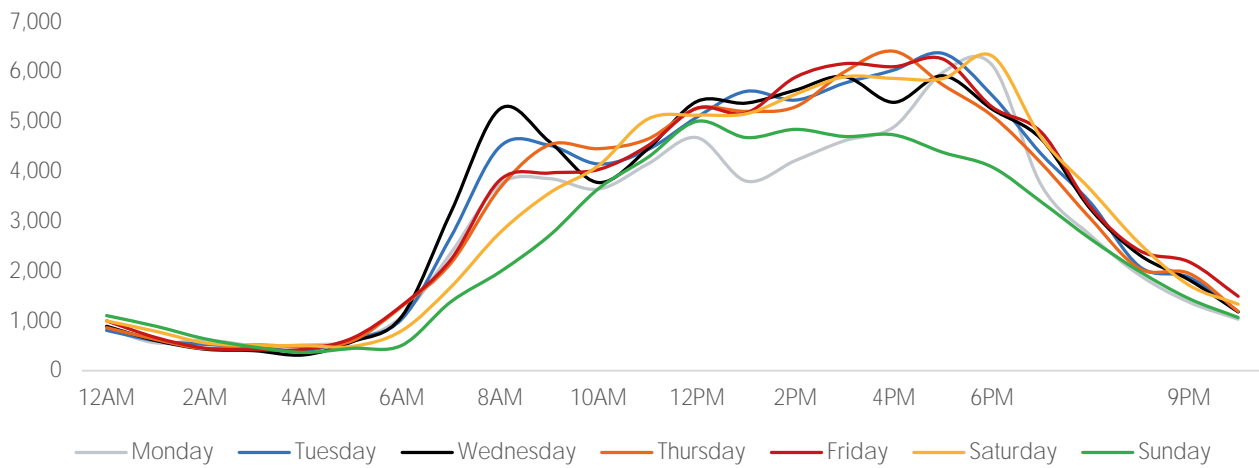

Visitors by Hour

	Monday	Tuesday	Wednesday	Thursday	Friday	Saturday	Sunday
6:00	1,089	1,036	1,089	1,291	1,308	803	508
7:00	2,365	2,690	3,185	2,161	2,232	1,681	1,385
8:00	3,745	4,502	5,257	3,672	3,831	2,774	1,986
9:00	3,855	4,522	4,597	4,534	3,968	3,565	2,711
10:00	3,644	4,148	3,776	4,456	4,038	4,117	3,656
11:00	4,149	4,437	4,450	4,649	4,515	5,050	4,281
12:00	4,678	5,088	5,404	5,263	5,270	5,128	5,005
13:00	3,805	5,607	5,371	5,205	5,172	5,156	4,679
14:00	4,218	5,431	5,631	5,296	5,890	5,547	4,844
15:00	4,616	5,772	5,903	5,999	6,162	5,898	4,701
16:00	4,891	6,034	5,386	6,412	6,101	5,867	4,733
17:00	5,989	6,368	5,919	5,735	6,254	5,863	4,381
18:00	6,133	5,526	5,249	5,116	5,292	6,316	4,087
19:00	3,721	4,347	4,648	4,161	4,784	4,674	3,386
20:00	2,716	3,371	3,244	3,051	3,285	3,634	2,644
21:00	1,916	2,086	2,321	2,046	2,408	2,548	1,990
22:00	1,375	1,875	1,824	1,954	2,185	1,718	1,447
23:00	1,033	1,184	1,180	1,189	1,493	1,335	1,068