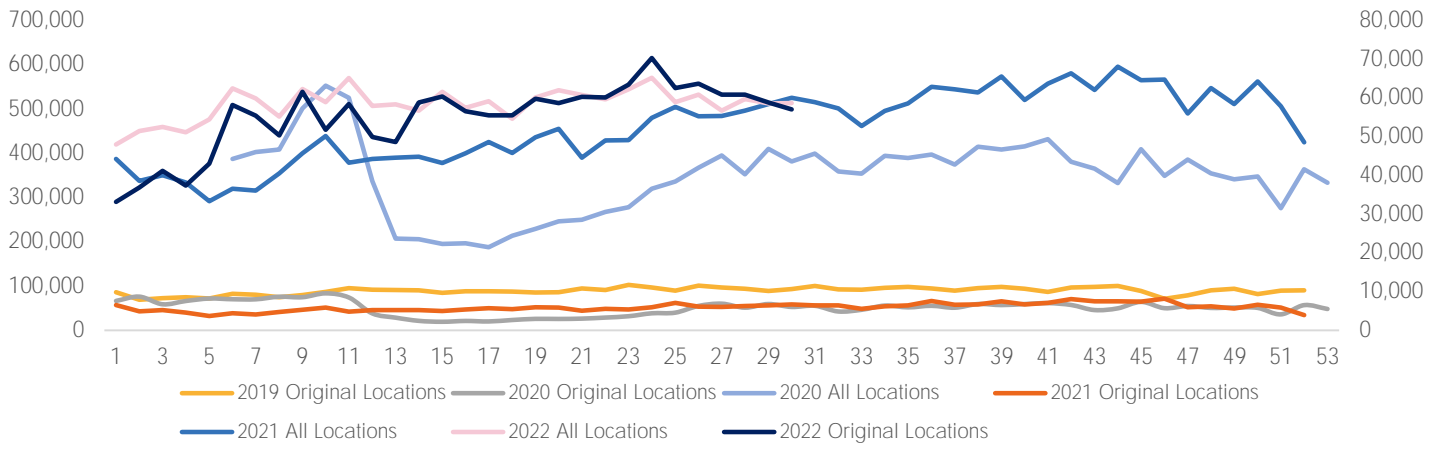

Long Term Trend by Week