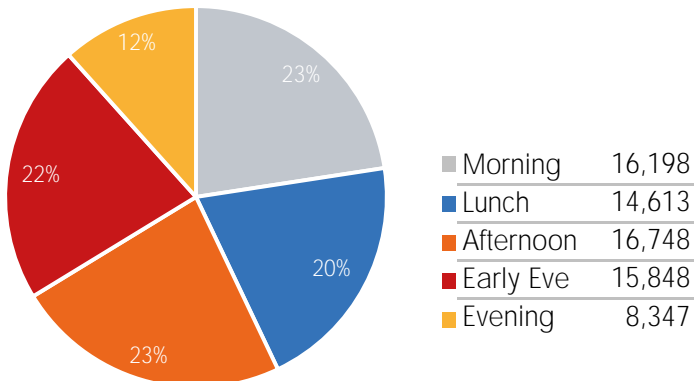

Visitors by Day Part - Weekday

Day Parts are calculated using the following time periods:
Morning 06:00AM - 10:59AM
Lunch 11:00AM - 1:59PM
Afternoon 2:00PM - 4:59PM
Early Evening 5:00PM - 7:59PM
Evening 8:00PM - 11:59PM