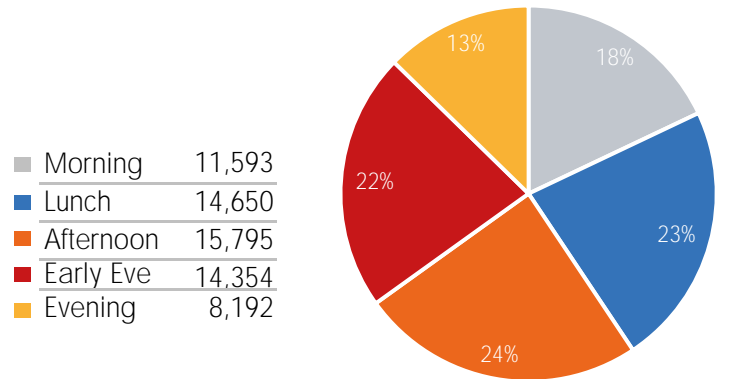

Visitors by Day Part - Weekend