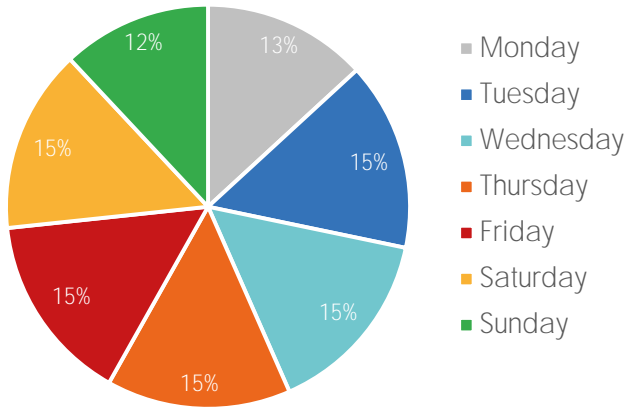

% Share of Visitors by Day