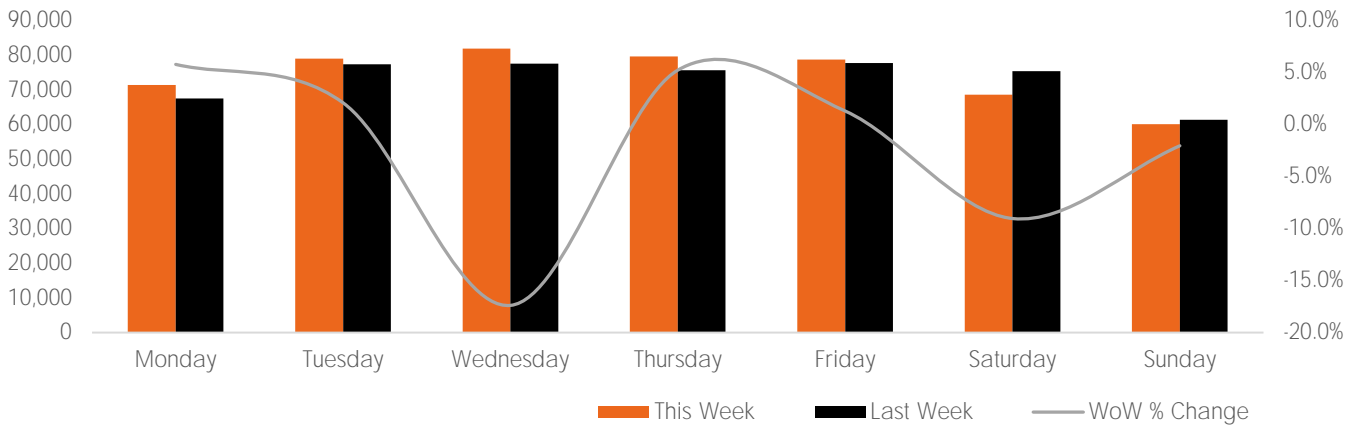

Visitors by Day (All Locations)