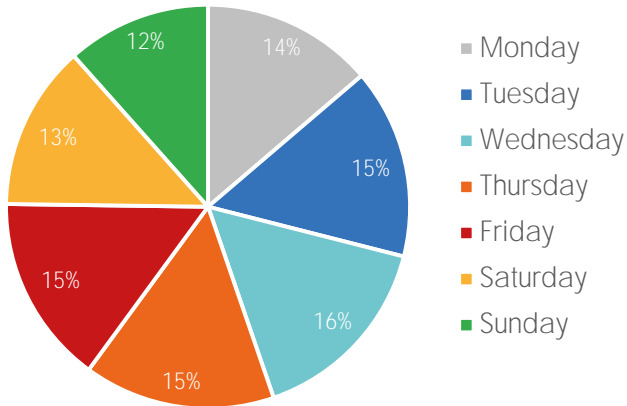

% Share of Visitors by Day