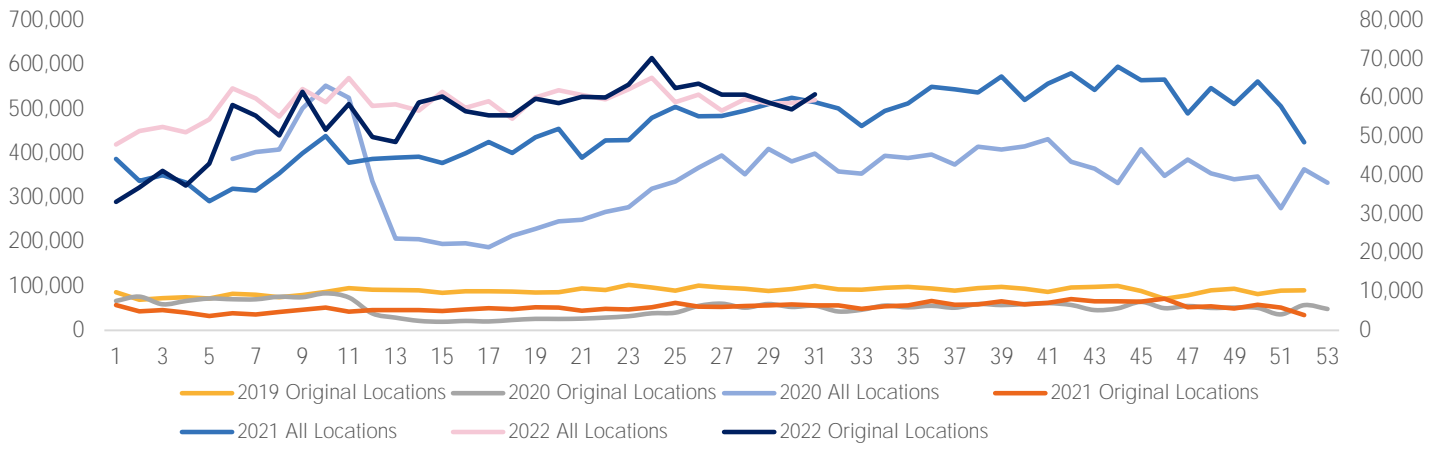

Visitor Totals

	Current Week	Previous Week	WoW % Change	2021	% v 2021 Change	2019	% v 2019 Change
Total Visitors	520,090	513,205	1.3%	515,281	0.9%	92,242	463.8%

Key Stats

Wednesday was the busiest day this week with a total of 82,009 visits. The busiest hour was at 4:00 PM on Wednesday with 7,661 visits. The busiest location was SW Cor. Of Malcolm X & 125th with a total of 85,486 visits.

Visitors by Day (All Locations)

% Share of Visitors by Day

Visitors by Day Part - Weekend

Visitors by Day Part - Weekday

Day Parts are calculated using the following time periods:
 Morning 06:00AM - 10:59AM
 Lunch 11:00AM - 1:59PM
 Afternoon 2:00PM - 4:59PM
 Early Evening 5:00PM - 7:59PM
 Evening 8:00PM - 11:59PM

Long Term Trend by Week

Visitors by Hour

	Monday	Tuesday	Wednesday	Thursday	Friday	Saturday	Sunday
6:00	1,024	1,167	1,140	1,216	1,334	644	709
7:00	2,104	2,500	2,967	2,392	2,117	1,586	1,096
8:00	3,225	4,102	4,876	4,458	3,297	2,716	1,640
9:00	3,568	4,768	4,780	4,826	3,290	3,210	2,846
10:00	3,781	4,244	4,271	4,124	3,773	3,827	3,313
11:00	4,262	5,132	4,663	4,560	4,518	4,539	3,808
12:00	5,027	5,514	5,115	5,324	5,455	4,815	4,948
13:00	5,411	5,522	5,067	5,109	5,348	4,940	4,881
14:00	5,150	5,431	5,196	5,119	5,839	5,087	4,392
15:00	5,230	6,347	5,964	6,048	6,813	5,706	4,506
16:00	5,571	6,387	6,362	6,454	6,853	5,493	4,214
17:00	5,853	7,038	7,661	7,300	7,032	5,504	4,555
18:00	5,673	5,451	7,283	6,451	5,685	4,690	4,731
19:00	4,122	4,233	4,721	4,659	4,656	3,879	3,438
20:00	3,072	3,039	3,357	3,132	3,667	3,137	2,763
21:00	2,095	2,289	2,207	2,326	2,353	2,195	1,920
22:00	1,633	1,519	1,676	1,684	1,844	1,737	1,332
23:00	1,280	1,037	1,188	1,107	1,388	1,242	1,100