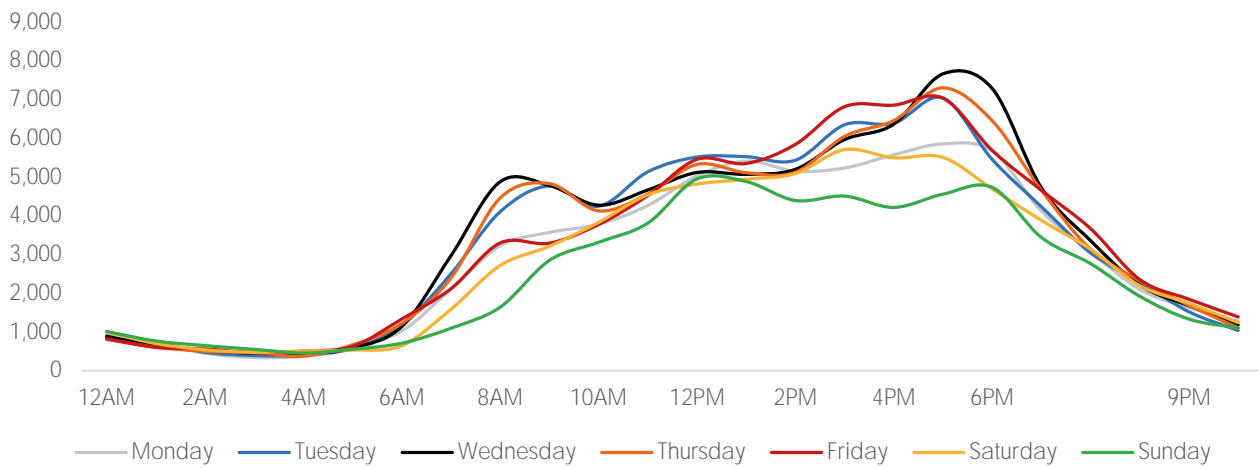

Visitors by Day (All Locations)

% Share of Visitors by Day

Visitors by Day Part - Weekend

Visitors by Day Part - Weekday

Day Parts are calculated using the following time periods:
 Morning 06:00AM - 10:59AM
 Lunch 11:00AM - 1:59PM
 Afternoon 2:00PM - 4:59PM
 Early Evening 5:00PM - 7:59PM
 Evening 8:00PM - 11:59PM

Long Term Trend by Week

Visitors by Hour

	Monday	Tuesday	Wednesday	Thursday	Friday	Saturday	Sunday
6:00	1,024	1,167	1,140	1,216	1,334	644	709
7:00	2,104	2,500	2,967	2,392	2,117	1,586	1,096
8:00	3,225	4,102	4,876	4,458	3,297	2,716	1,640
9:00	3,568	4,768	4,780	4,826	3,290	3,210	2,846
10:00	3,781	4,244	4,271	4,124	3,773	3,827	3,313
11:00	4,262	5,132	4,663	4,560	4,518	4,539	3,808
12:00	5,027	5,514	5,115	5,324	5,455	4,815	4,948
13:00	5,411	5,522	5,067	5,109	5,348	4,940	4,881
14:00	5,150	5,431	5,196	5,119	5,839	5,087	4,392
15:00	5,230	6,347	5,964	6,048	6,813	5,706	4,506
16:00	5,571	6,387	6,362	6,454	6,853	5,493	4,214
17:00	5,853	7,038	7,661	7,300	7,032	5,504	4,555
18:00	5,673	5,451	7,283	6,451	5,685	4,690	4,731
19:00	4,122	4,233	4,721	4,659	4,656	3,879	3,438
20:00	3,072	3,039	3,357	3,132	3,667	3,137	2,763
21:00	2,095	2,289	2,207	2,326	2,353	2,195	1,920
22:00	1,633	1,519	1,676	1,684	1,844	1,737	1,332
23:00	1,280	1,037	1,188	1,107	1,388	1,242	1,100