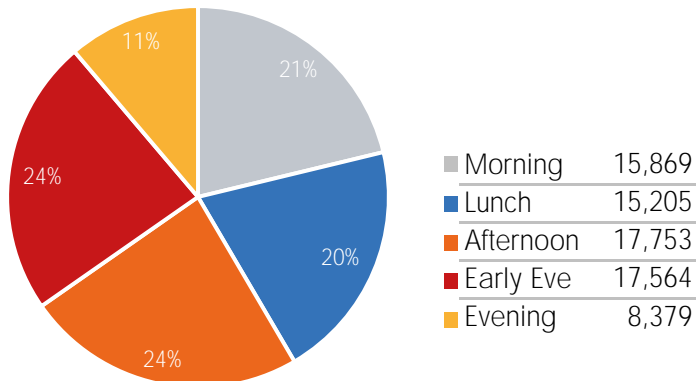

Visitor Totals

	Current Week	Previous Week	WoW % Change	2021	% v 2021 Change	2019	% v 2019 Change
Total Visitors	520,090	513,205	1.3%	515,281	0.9%	92,242	463.8%

Key Stats

Wednesday was the busiest day this week with a total of 82,009 visits. The busiest hour was at 4:00 PM on Wednesday with 7,661 visits. The busiest location was SW Cor. Of Malcolm X & 125th with a total of 85,486 visits.

Visitors by Day (All Locations)

% Share of Visitors by Day

Visitors by Day Part - Weekend

Visitors by Day Part - Weekday

Day Parts are calculated using the following time periods:
 Morning 06:00AM - 10:59AM
 Lunch 11:00AM - 1:59PM
 Afternoon 2:00PM - 4:59PM
 Early Evening 5:00PM - 7:59PM
 Evening 8:00PM - 11:59PM

Long Term Trend by Week

Visitors by Hour

	Monday	Tuesday	Wednesday	Thursday	Friday	Saturday	Sunday
6:00	1,024	1,167	1,140	1,216	1,334	644	709
7:00	2,104	2,500	2,967	2,392	2,117	1,586	1,096
8:00	3,225	4,102	4,876	4,458	3,297	2,716	1,640
9:00	3,568	4,768	4,780	4,826	3,290	3,210	2,846
10:00	3,781	4,244	4,271	4,124	3,773	3,827	3,313
11:00	4,262	5,132	4,663	4,560	4,518	4,539	3,808
12:00	5,027	5,514	5,115	5,324	5,455	4,815	4,948
13:00	5,411	5,522	5,067	5,109	5,348	4,940	4,881
14:00	5,150	5,431	5,196	5,119	5,839	5,087	4,392
15:00	5,230	6,347	5,964	6,048	6,813	5,706	4,506
16:00	5,571	6,387	6,362	6,454	6,853	5,493	4,214
17:00	5,853	7,038	7,661	7,300	7,032	5,504	4,555
18:00	5,673	5,451	7,283	6,451	5,685	4,690	4,731
19:00	4,122	4,233	4,721	4,659	4,656	3,879	3,438
20:00	3,072	3,039	3,357	3,132	3,667	3,137	2,763
21:00	2,095	2,289	2,207	2,326	2,353	2,195	1,920
22:00	1,633	1,519	1,676	1,684	1,844	1,737	1,332
23:00	1,280	1,037	1,188	1,107	1,388	1,242	1,100