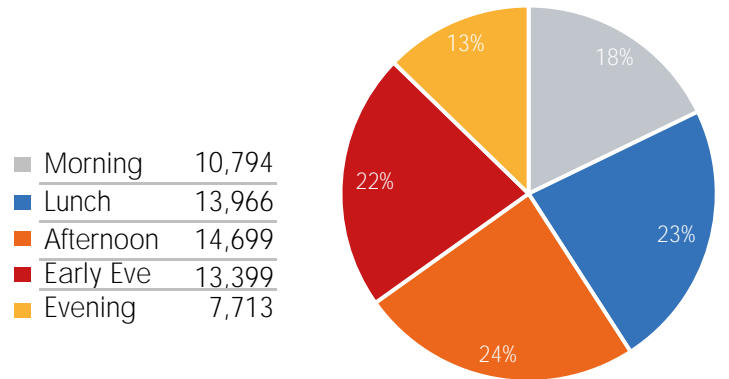

Visitor Totals

	Current Week	Previous Week	WoW % Change	2021	% v 2021 Change	2019	% v 2019 Change
Total Visitors	520,090	513,205	1.3%	515,281	0.9%	92,242	463.8%

Key Stats

Wednesday was the busiest day this week with a total of 82,009 visits. The busiest hour was at 4:00 PM on Wednesday with 7,661 visits. The busiest location was SW Cor. Of Malcolm X & 125th with a total of 85,486 visits.

Visitors by Day (Original Locations)

	Monday	Tuesday	Wednesday	Thursday	Friday	Saturday	Sunday	Total
Current Week	6,548	9,728	9,657	9,338	9,205	8,963	7,444	60,883
Previous Week	6,465	8,476	8,731	8,174	8,695	9,256	7,214	57,011
2021	8,508	8,630	7,371	8,071	9,744	8,481	5,276	56,081
2019	12,973	12,678	10,383	13,560	15,042	15,119	12,487	92,242
% Change WoW	1.3%	14.8%	-17.4%	14.2%	5.9%	-3.2%	3.2%	6.8%
% v 2021 Change	-23.0%	12.7%	31.0%	15.7%	-5.5%	5.7%	41.1%	8.6%
% v 2019 Change	-49.5%	-23.3%	-7.0%	-31.1%	-38.8%	-40.7%	-40.4%	-34.0%

Weather (High/Low F)

	Monday	Tuesday	Wednesday	Thursday	Friday	Saturday	Sunday
This Week	68 / 57	68 / 55	66 / 55	68 / 59	64 / 57	70 / 59	70 / 59
Last Week	66 / 57	64 / 54	64 / 57	64 / 57	63 / 57	64 / 57	66 / 54

Visitors by Day (All Locations)

% Share of Visitors by Day

Visitors by Day Part - Weekend

Visitors by Day Part - Weekday

Day Parts are calculated using the following time periods:
 Morning 06:00AM - 10:59AM
 Lunch 11:00AM - 1:59PM
 Afternoon 2:00PM - 4:59PM
 Early Evening 5:00PM - 7:59PM
 Evening 8:00PM - 11:59PM