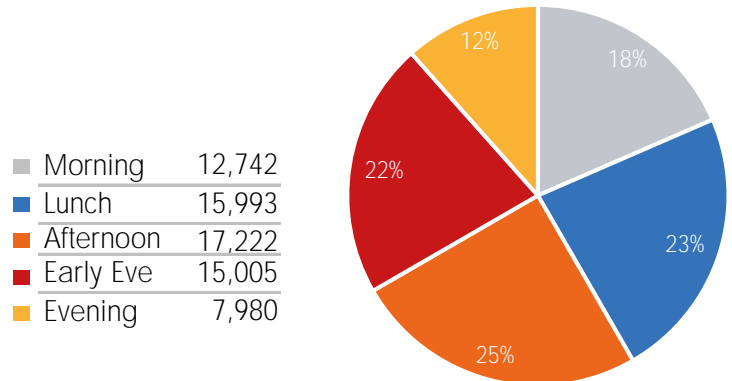

Visitors by Day Part - Weekend