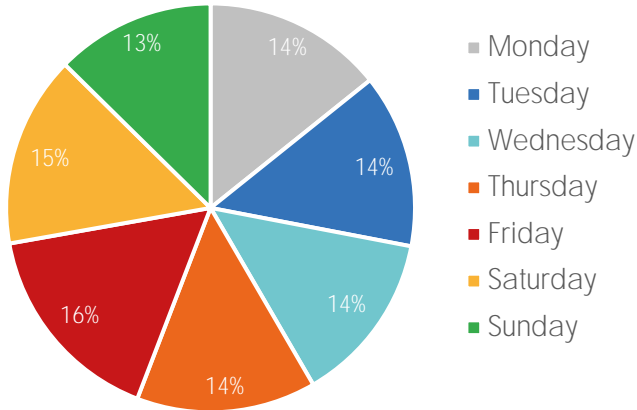

% Share of Visitors by Day