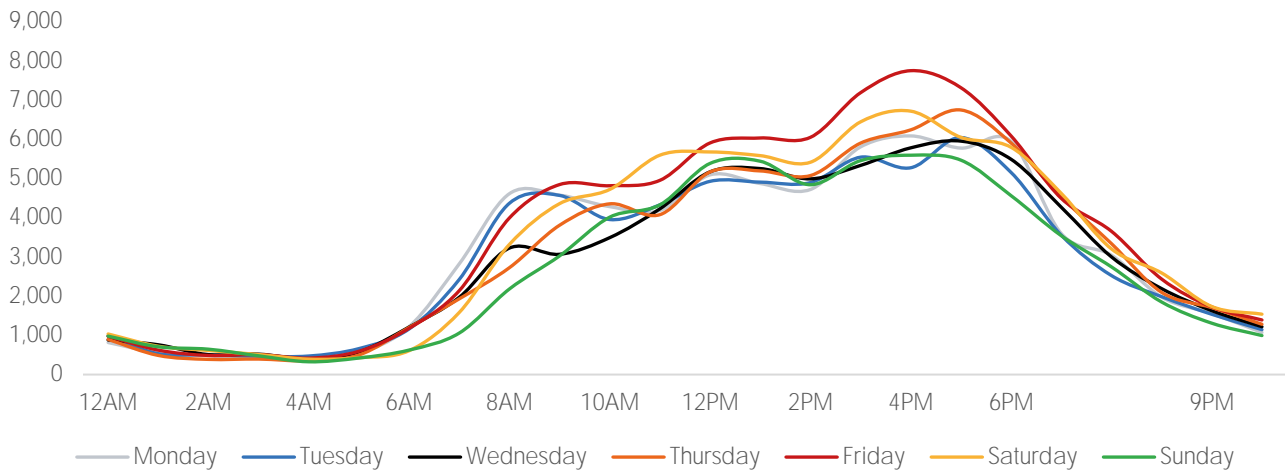

Visitors by Hour

	Monday	Tuesday	Wednesday	Thursday	Friday	Saturday	Sunday
6:00	1,220	1,162	1,211	1,200	1,177	608	624
7:00	2,822	2,424	1,969	1,930	2,138	1,583	1,058
8:00	4,610	4,366	3,224	2,724	3,992	3,318	2,182
9:00	4,572	4,565	3,065	3,806	4,842	4,356	3,024
10:00	4,279	3,950	3,490	4,351	4,812	4,718	4,012
11:00	4,182	4,326	4,225	4,075	4,950	5,591	4,325
12:00	5,090	4,925	5,167	5,164	5,903	5,673	5,382
13:00	4,868	4,904	5,249	5,189	6,029	5,579	5,436
14:00	4,716	4,892	4,987	5,071	6,046	5,411	4,838
15:00	5,803	5,540	5,331	5,899	7,184	6,440	5,452
16:00	6,081	5,270	5,778	6,236	7,744	6,712	5,590
17:00	5,771	6,041	5,949	6,742	7,309	6,044	5,463
18:00	5,944	5,149	5,486	5,900	6,080	5,790	4,558
19:00	3,594	3,550	4,263	4,526	4,489	4,616	3,538
20:00	3,042	2,523	2,998	3,337	3,651	3,202	2,744
21:00	1,974	1,985	2,190	2,095	2,433	2,589	1,849
22:00	1,553	1,536	1,627	1,705	1,723	1,734	1,309
23:00	1,074	1,145	1,219	1,282	1,391	1,539	994