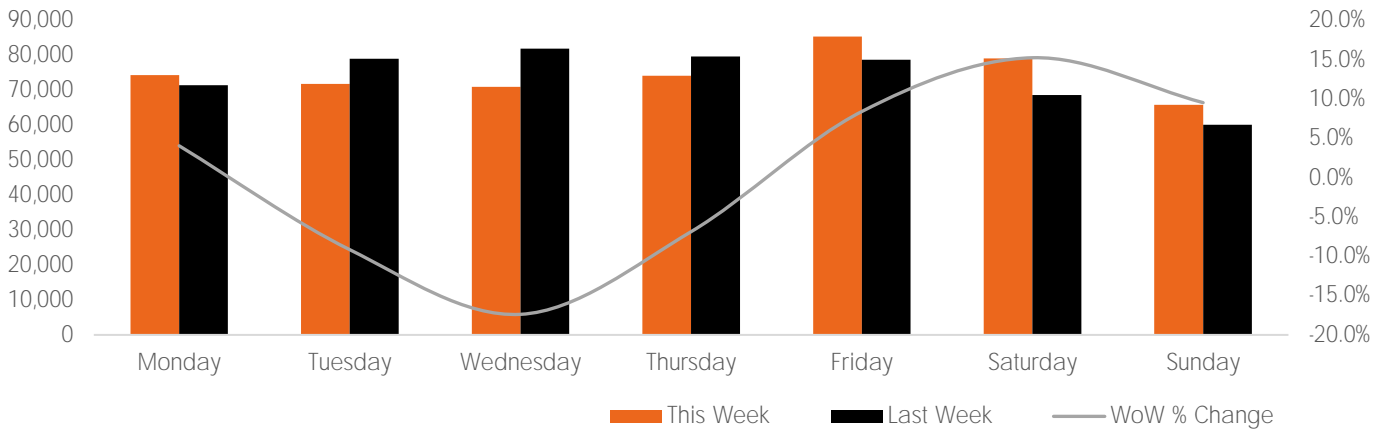

Visitors by Day (All Locations)