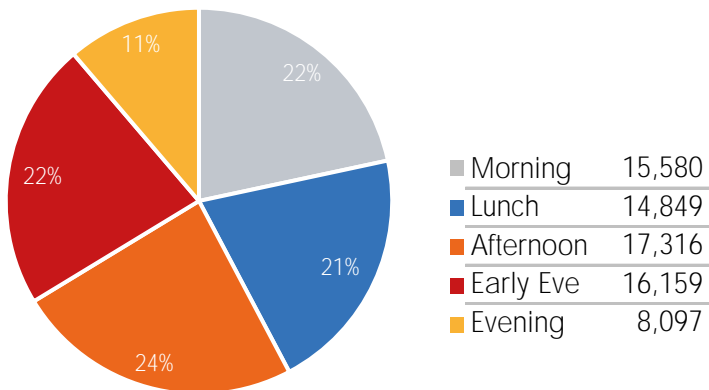

Visitors by Day Part - Weekday

Day Parts are calculated using the following time periods:
Morning 06:00AM - 10:59AM
Lunch 11:00AM - 1:59PM
Afternoon 2:00PM - 4:59PM
Early Evening 5:00PM - 7:59PM
Evening 8:00PM - 11:59PM