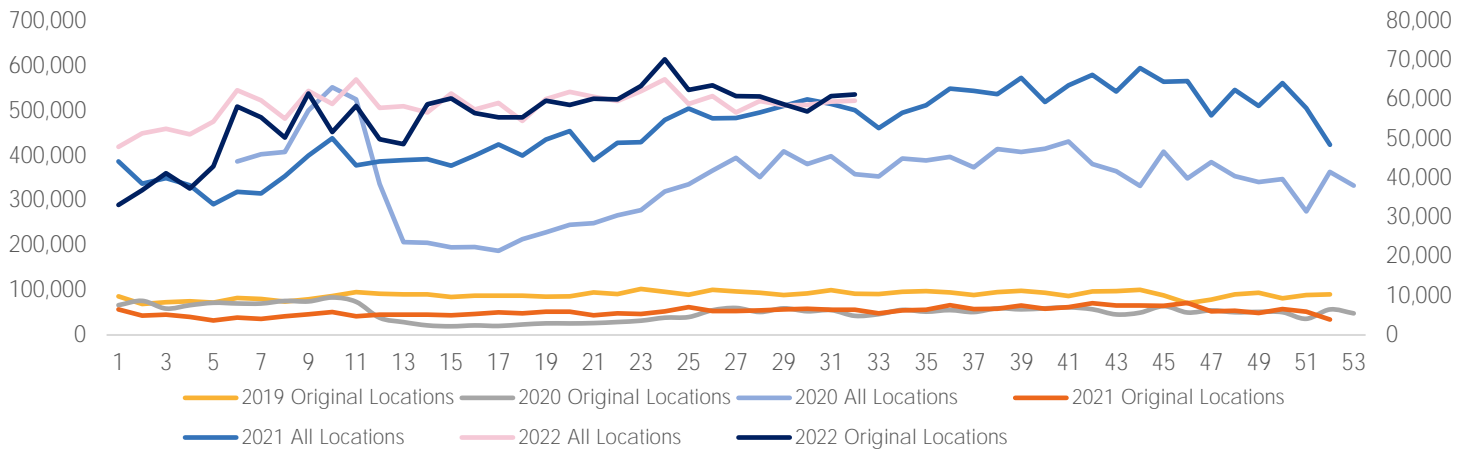

Long Term Trend by Week