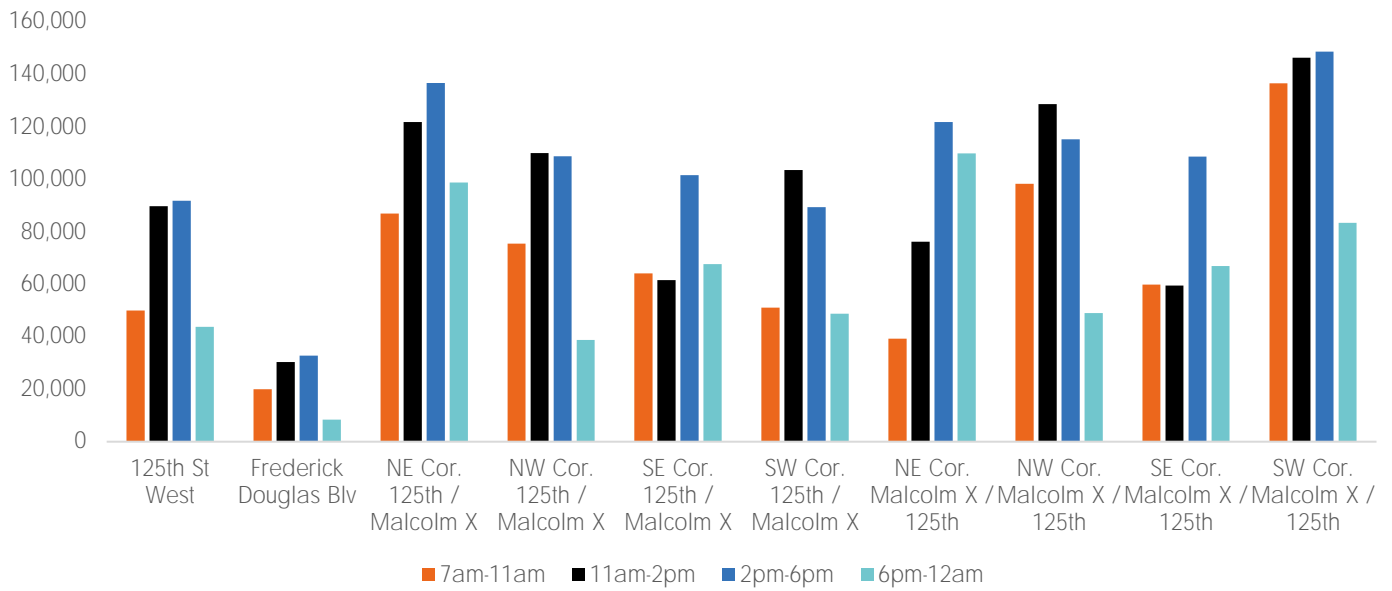

Monthly Pedestrian Report

125th St BID

Pedestrian Counts 7am - 7pm

	Mon - Fri	Sat & Sun
125th St West	198,291	51,196
Frederick Douglas Blv	65,895	20,691
NE Cor. 125th / Malcolm X	296,496	78,147
NW Cor. 125th / Malcolm X	236,979	69,754
SE Cor. 125th / Malcolm X	199,756	48,517
SW Cor. 125th / Malcolm X	203,133	59,235
NE Cor. Malcolm X / 125th	200,018	65,497
NW Cor. Malcolm X / 125th	274,797	83,914
SE Cor. Malcolm X / 125th	201,813	45,692
SW Cor. Malcolm X / 125th	357,535	100,715

Pedestrian Counts by Day Part

	7am-11am	11am-2pm	2pm-6pm	6pm-12am
125th St West	50,013	89,743	91,810	43,799
Frederick Douglas Blv	20,043	30,391	32,820	8,449
NE Cor. 125th / Malcolm X	86,941	121,781	136,657	98,701
NW Cor. 125th / Malcolm X	75,416	109,912	108,803	38,746
SE Cor. 125th / Malcolm X	64,148	61,566	101,509	67,613
SW Cor. 125th / Malcolm X	51,063	103,531	89,322	48,714
NE Cor. Malcolm X / 125th	39,284	76,138	121,821	109,884
NW Cor. Malcolm X / 125th	98,288	128,654	115,205	48,984
SE Cor. Malcolm X / 125th	59,904	59,471	108,649	66,901
SW Cor. Malcolm X / 125th	136,603	146,345	148,582	83,375