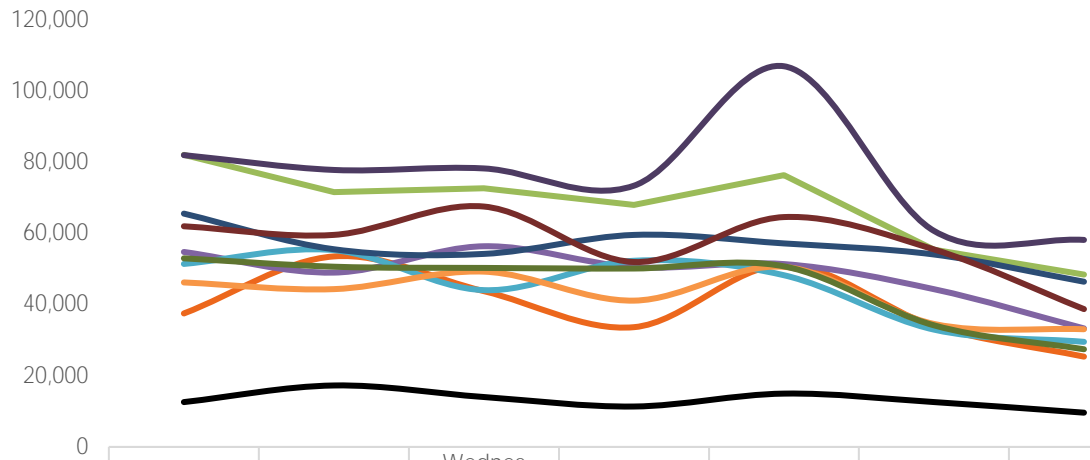

Pedestrian Counts by Weekday

	Monday	Tuesday	Wednesday	Thursday	Friday	Saturday	Sunday
125th St West	37,533	53,577	43,802	33,676	51,186	34,007	25,387
Frederick Douglas Blv	12,613	17,286	14,037	11,366	14,999	12,617	9,632
NE Cor. 125th / Malcolm X	82,139	71,688	72,728	68,040	76,424	55,465	48,471
NW Cor. 125th / Malcolm X	54,827	49,027	56,434	50,547	51,419	44,360	33,333
SE Cor. 125th / Malcolm X	51,458	55,338	44,086	52,354	48,284	32,994	29,547
SW Cor. 125th / Malcolm X	46,260	44,372	49,294	41,143	50,639	34,589	33,097
NE Cor. Malcolm X / 125th	65,609	55,589	54,277	59,616	57,227	54,117	46,461
NW Cor. Malcolm X / 125th	62,050	59,625	67,594	52,002	64,633	55,538	38,756
SE Cor. Malcolm X / 125th	53,035	50,678	50,334	50,171	50,784	34,198	27,469
SW Cor. Malcolm X / 125th	82,052	77,888	78,313	73,456	107,044	60,755	58,210