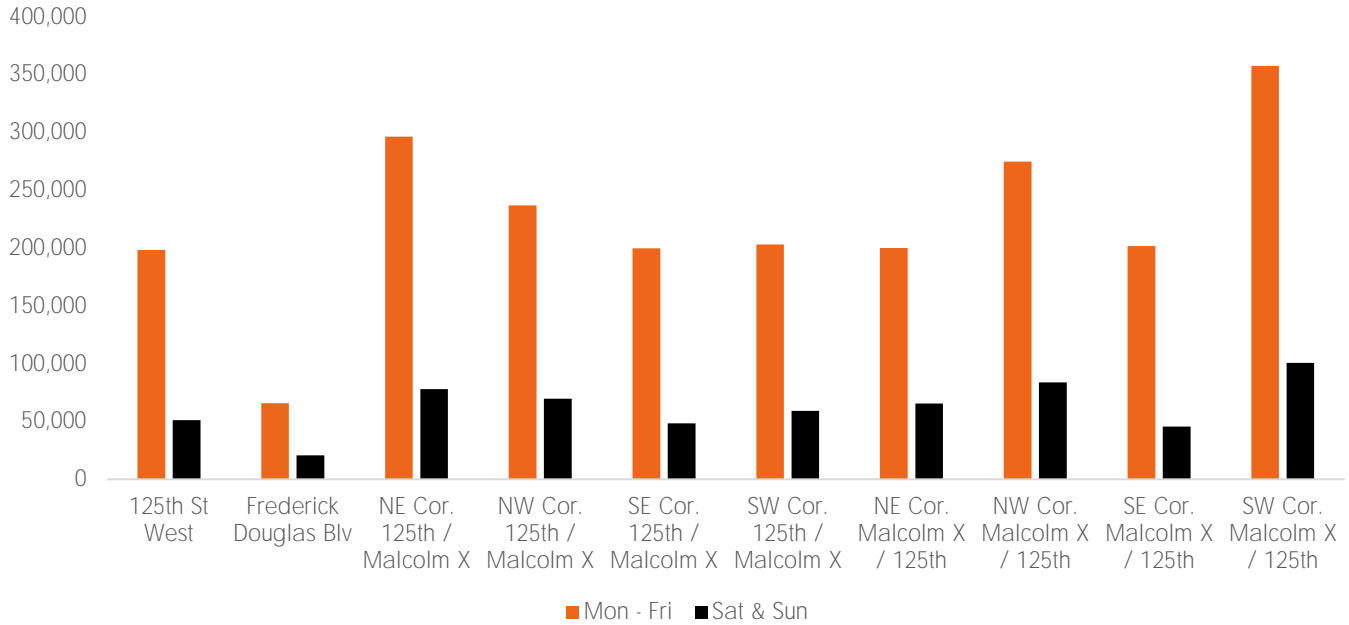

Monthly Pedestrian Report

125th St BID

Pedestrian Counts 7am - 7pm

	Mon - Fri	Sat & Sun
125th St West	198,291	51,196
Frederick Douglas Blv	65,895	20,691
NE Cor. 125th / Malcolm X	296,496	78,147
NW Cor. 125th / Malcolm X	236,979	69,754
SE Cor. 125th / Malcolm X	199,756	48,517
SW Cor. 125th / Malcolm X	203,133	59,235
NE Cor. Malcolm X / 125th	200,018	65,497
NW Cor. Malcolm X / 125th	274,797	83,914
SE Cor. Malcolm X / 125th	201,813	45,692
SW Cor. Malcolm X / 125th	357,535	100,715

Pedestrian Counts by Day Part

	7am-11am	11am-2pm	2pm-6pm	6pm-12am
125th St West	50,013	89,743	91,810	43,799
Frederick Douglas Blv	20,043	30,391	32,820	8,449
NE Cor. 125th / Malcolm X	86,941	121,781	136,657	98,701
NW Cor. 125th / Malcolm X	75,416	109,912	108,803	38,746
SE Cor. 125th / Malcolm X	64,148	61,566	101,509	67,613
SW Cor. 125th / Malcolm X	51,063	103,531	89,322	48,714
NE Cor. Malcolm X / 125th	39,284	76,138	121,821	109,884
NW Cor. Malcolm X / 125th	98,288	128,654	115,205	48,984
SE Cor. Malcolm X / 125th	59,904	59,471	108,649	66,901
SW Cor. Malcolm X / 125th	136,603	146,345	148,582	83,375