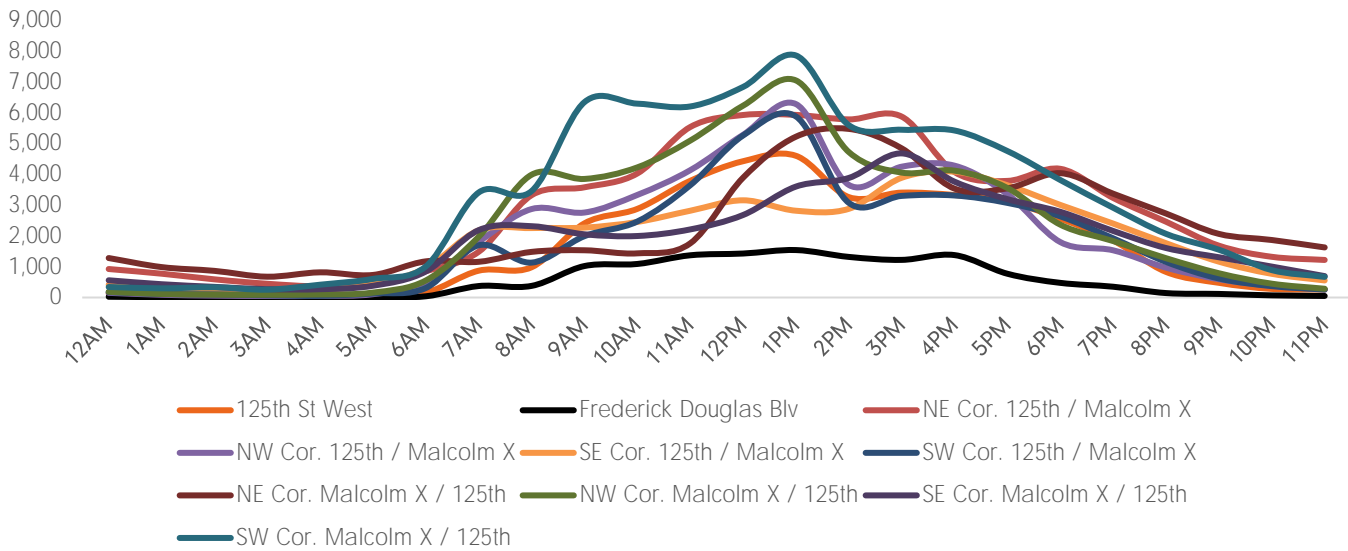

Average Pedestrian Counts by Hour

	125th St West	Frederick Douglas Blv	NE Cor. 125th / Malcolm X	NW Cor. 125th / Malcolm X	SE Cor. 125th / Malcolm X	SW Cor. 125th / Malcolm X	NE Cor. Malcolm X / 125th	NW Cor. Malcolm X / 125th	SE Cor. Malcolm X / 125th	SW Cor. Malcolm X / 125th
0:00	129	24	925	151	415	176	1,282	185	560	342
1:00	65	11	774	88	284	117	988	115	431	298
2:00	39	8	590	60	220	101	865	92	346	331
3:00	45	13	447	49	200	74	676	90	271	256
4:00	48	12	363	51	245	56	818	99	270	416
5:00	56	12	457	108	423	132	733	159	383	606
6:00	162	40	855	502	959	310	1,175	555	847	1,011
7:00	872	373	1,487	1,806	2,182	1,697	1,160	1,974	2,190	3,413
8:00	983	378	3,324	2,874	2,256	1,134	1,483	3,989	2,317	3,458
9:00	2,410	1,023	3,580	2,761	2,271	1,993	1,535	3,851	2,053	6,347
10:00	2,880	1,090	4,030	3,332	2,455	2,470	1,435	4,227	1,998	6,297
11:00	3,791	1,372	5,538	4,136	2,819	3,647	1,760	5,097	2,212	6,206
12:00	4,427	1,429	5,928	5,284	3,157	5,263	3,893	6,232	2,681	6,840
13:00	4,603	1,541	5,931	6,282	2,819	5,880	5,224	7,050	3,604	7,861
14:00	3,260	1,318	5,785	3,656	2,881	3,073	5,476	4,723	3,884	5,597
15:00	3,407	1,222	5,876	4,250	3,890	3,300	4,844	4,058	4,681	5,449
16:00	3,329	1,377	4,073	4,282	4,086	3,315	3,535	4,120	3,761	5,424
17:00	3,118	771	3,788	3,355	3,644	3,072	3,548	3,556	3,195	4,756
18:00	2,560	476	4,181	1,800	3,007	2,636	4,039	2,366	2,783	3,817
19:00	1,850	350	3,234	1,533	2,401	1,922	3,372	1,834	2,161	2,915
20:00	831	144	2,461	968	1,763	1,156	2,727	1,276	1,607	2,067
21:00	476	116	1,683	594	1,164	617	2,066	788	1,307	1,552
22:00	279	70	1,322	381	769	370	1,868	449	1,004	890
23:00	260	51	1,220	260	554	257	1,626	284	695	670