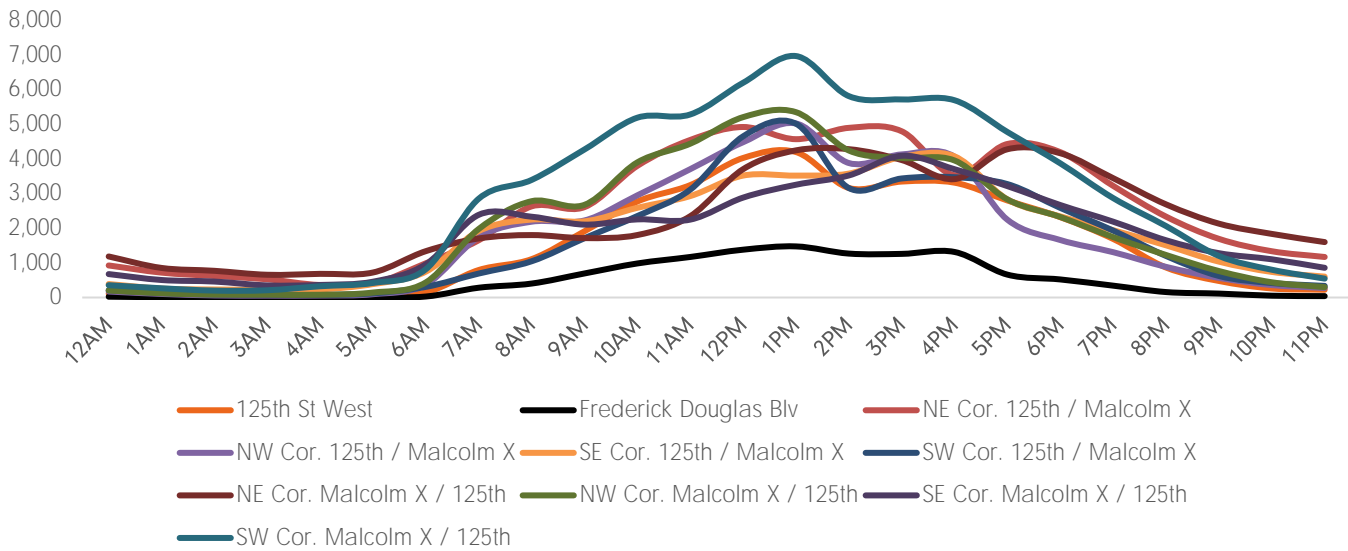

Average Pedestrian Counts by Hour

	125th St West	Frederick Douglas Blv	NE Cor. 125th / Malcolm X	NW Cor. 125th / Malcolm X	SE Cor. 125th / Malcolm X	SW Cor. 125th / Malcolm X	NE Cor. Malcolm X / 125th	NW Cor. Malcolm X / 125th	SE Cor. Malcolm X / 125th	SW Cor. Malcolm X / 125th
0:00	115	24	926	172	388	211	1,185	203	676	356
1:00	63	9	719	102	257	132	854	122	505	267
2:00	36	5	620	60	231	89	771	84	461	199
3:00	37	6	527	54	225	84	657	82	349	210
4:00	37	6	360	57	234	72	683	80	363	326
5:00	48	9	408	96	388	120	722	143	457	421
6:00	148	28	989	376	748	306	1,339	438	960	818
7:00	794	283	1,653	1,742	1,920	693	1,706	1,980	2,388	2,854
8:00	1,108	403	2,632	2,189	2,251	1,047	1,803	2,781	2,333	3,395
9:00	1,913	695	2,611	2,226	2,200	1,713	1,715	2,676	2,105	4,275
10:00	2,772	983	3,802	2,950	2,591	2,353	1,804	3,902	2,255	5,192
11:00	3,245	1,171	4,549	3,706	2,929	3,115	2,348	4,441	2,249	5,285
12:00	4,029	1,381	4,923	4,483	3,520	4,653	3,705	5,208	2,885	6,200
13:00	4,199	1,476	4,571	5,025	3,520	5,018	4,249	5,352	3,257	6,972
14:00	3,162	1,268	4,898	3,882	3,578	3,160	4,283	4,244	3,524	5,814
15:00	3,348	1,260	4,800	4,132	4,059	3,437	3,969	4,028	4,092	5,719
16:00	3,315	1,314	3,531	4,065	4,074	3,474	3,419	3,956	3,704	5,695
17:00	2,801	660	4,434	2,245	2,832	3,274	4,281	2,831	3,215	4,777
18:00	2,320	521	4,196	1,660	2,342	2,586	4,165	2,325	2,669	3,873
19:00	1,690	342	3,222	1,308	1,943	1,932	3,445	1,744	2,190	2,870
20:00	865	157	2,335	884	1,506	1,199	2,688	1,228	1,653	2,062
21:00	478	113	1,693	566	1,036	622	2,132	764	1,280	1,200
22:00	261	52	1,336	359	739	418	1,837	440	1,104	802
23:00	223	40	1,169	274	603	335	1,601	300	857	545