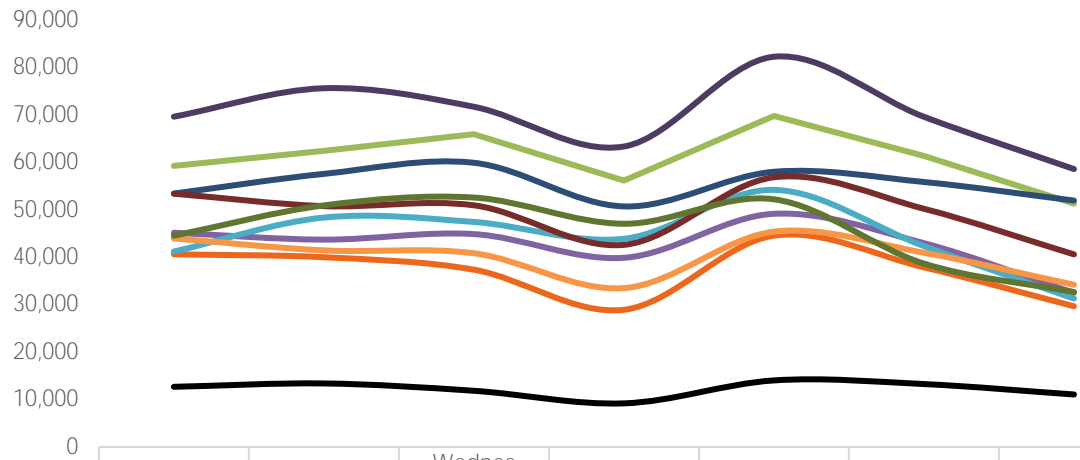

Pedestrian Counts by Weekday

	Monday	Tuesday	Wednesday	Thursday	Friday	Saturday	Sunday
125th St West	40,623	40,005	37,381	28,930	44,569	37,877	29,671
Frederick Douglas Blv	12,684	13,389	11,844	9,188	14,030	13,260	11,063
NE Cor. 125th / Malcolm X	59,281	62,438	65,966	56,163	69,809	61,359	51,313
NW Cor. 125th / Malcolm X	45,169	43,717	44,890	39,888	49,168	42,970	32,492
SE Cor. 125th / Malcolm X	41,215	48,373	47,447	43,900	54,214	42,356	31,288
SW Cor. 125th / Malcolm X	43,974	41,447	40,846	33,494	45,393	40,944	34,202
NE Cor. Malcolm X / 125th	53,434	57,584	59,927	50,718	58,028	55,870	51,959
NW Cor. Malcolm X / 125th	53,404	50,777	50,955	42,619	56,874	50,226	40,609
SE Cor. Malcolm X / 125th	44,554	50,933	52,595	47,063	52,225	38,668	32,673
SW Cor. Malcolm X / 125th	69,648	75,645	71,736	63,357	82,290	69,620	58,597