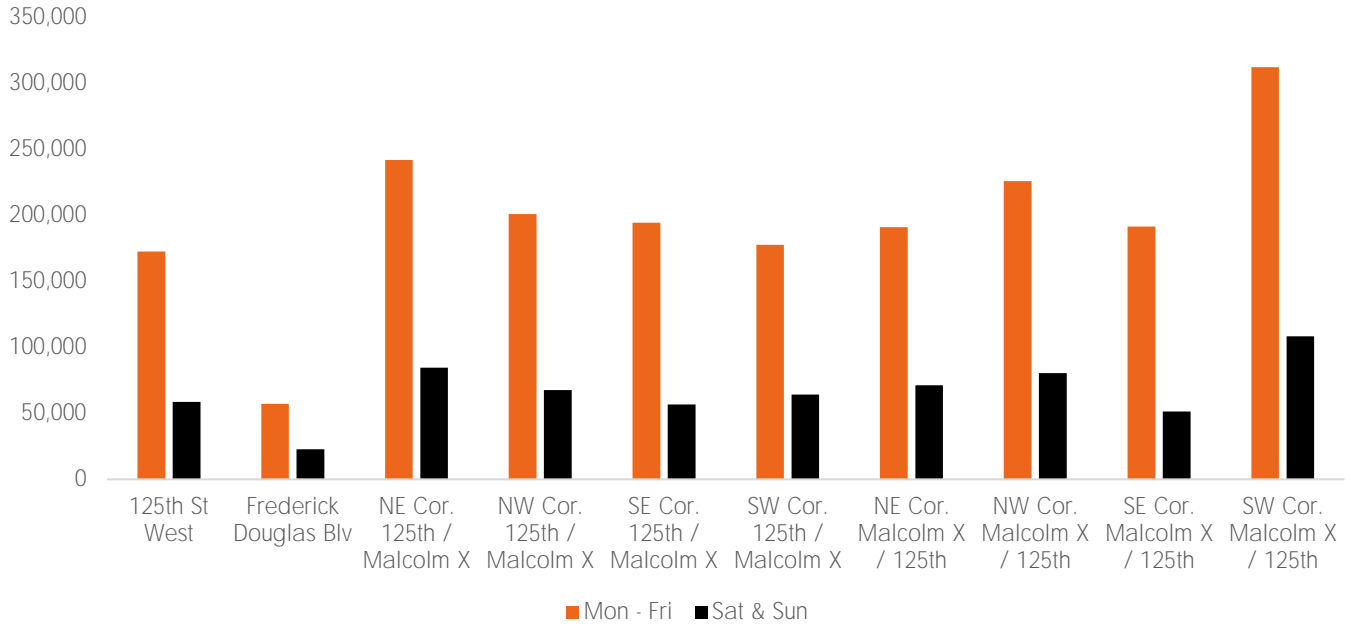

Pedestrian Counts 7am - 7pm

	Mon - Fri	Sat & Sun
125th St West	172,456	58,593
Frederick Douglas Blv	57,158	22,751
NE Cor. 125th / Malcolm X	241,647	84,549
NW Cor. 125th / Malcolm X	200,666	67,460
SE Cor. 125th / Malcolm X	194,091	56,612
SW Cor. 125th / Malcolm X	177,411	64,246
NE Cor. Malcolm X / 125th	190,881	71,240
NW Cor. Malcolm X / 125th	225,751	80,320
SE Cor. Malcolm X / 125th	191,415	51,319
SW Cor. Malcolm X / 125th	312,000	108,357

## Pedestrian Counts by Day Part

	7am-11am	11am-2pm	2pm-6pm	6pm-12am
125th St West	46,113	80,317	88,381	40,862
Frederick Douglas Blv	16,545	28,195	31,519	8,588
NE Cor. 125th / Malcolm X	74,883	98,305	123,634	97,662
NW Cor. 125th / Malcolm X	63,746	92,498	100,265	35,368
SE Cor. 125th / Malcolm X	62,725	69,783	101,799	57,190
SW Cor. 125th / Malcolm X	40,638	89,499	93,416	49,645
NE Cor. Malcolm X / 125th	49,191	72,113	111,663	111,073
NW Cor. Malcolm X / 125th	79,377	105,005	105,415	47,598
SE Cor. Malcolm X / 125th	63,566	58,735	101,747	68,265
SW Cor. Malcolm X / 125th	110,010	129,197	154,040	79,469