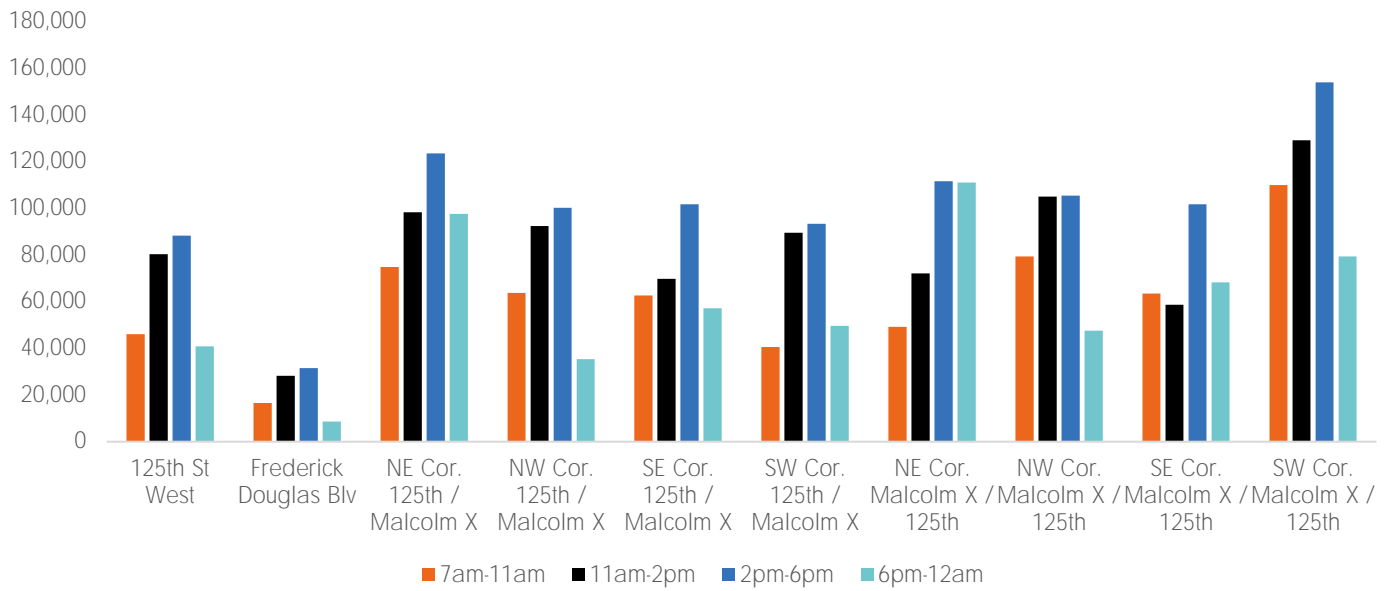

Pedestrian Counts 7am - 7pm

	Mon - Fri	Sat & Sun
125th St West	172,456	58,593
Frederick Douglas Blv	57,158	22,751
NE Cor. 125th / Malcolm X	241,647	84,549
NW Cor. 125th / Malcolm X	200,666	67,460
SE Cor. 125th / Malcolm X	194,091	56,612
SW Cor. 125th / Malcolm X	177,411	64,246
NE Cor. Malcolm X / 125th	190,881	71,240
NW Cor. Malcolm X / 125th	225,751	80,320
SE Cor. Malcolm X / 125th	191,415	51,319
SW Cor. Malcolm X / 125th	312,000	108,357

## Pedestrian Counts by Day Part

	7am-11am	11am-2pm	2pm-6pm	6pm-12am
125th St West	46,113	80,317	88,381	40,862
Frederick Douglas Blv	16,545	28,195	31,519	8,588
NE Cor. 125th / Malcolm X	74,883	98,305	123,634	97,662
NW Cor. 125th / Malcolm X	63,746	92,498	100,265	35,368
SE Cor. 125th / Malcolm X	62,725	69,783	101,799	57,190
SW Cor. 125th / Malcolm X	40,638	89,499	93,416	49,645
NE Cor. Malcolm X / 125th	49,191	72,113	111,663	111,073
NW Cor. Malcolm X / 125th	79,377	105,005	105,415	47,598
SE Cor. Malcolm X / 125th	63,566	58,735	101,747	68,265
SW Cor. Malcolm X / 125th	110,010	129,197	154,040	79,469