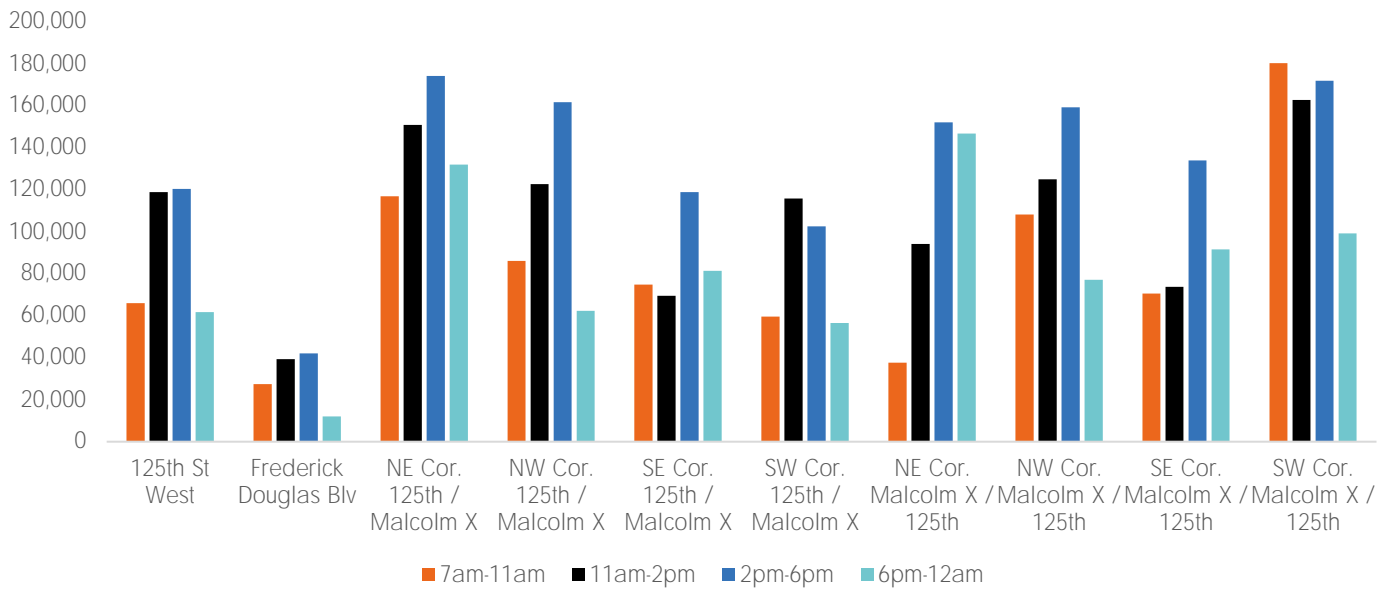

Pedestrian Counts 7am - 7pm

	Mon - Fri	Sat & Sun
125th St West	253,111	78,507
Frederick Douglas Blv	87,993	26,263
NE Cor. 125th / Malcolm X	373,434	105,711
NW Cor. 125th / Malcolm X	302,076	93,724
SE Cor. 125th / Malcolm X	225,146	63,275
SW Cor. 125th / Malcolm X	239,370	60,133
NE Cor. Malcolm X / 125th	232,751	86,675
NW Cor. Malcolm X / 125th	319,665	102,009
SE Cor. Malcolm X / 125th	240,428	63,007
SW Cor. Malcolm X / 125th	429,957	116,266

## Pedestrian Counts by Day Part

	7am-11am	11am-2pm	2pm-6pm	6pm-12am
125th St West	66,014	118,942	120,465	61,789
Frederick Douglas Blv	27,401	39,265	42,098	11,959
NE Cor. 125th / Malcolm X	116,861	150,822	174,265	132,015
NW Cor. 125th / Malcolm X	86,075	122,629	161,645	62,344
SE Cor. 125th / Malcolm X	74,870	69,561	118,888	81,417
SW Cor. 125th / Malcolm X	59,655	115,858	102,537	56,538
NE Cor. Malcolm X / 125th	37,564	94,209	152,059	146,798
NW Cor. Malcolm X / 125th	108,184	124,956	159,182	77,169
SE Cor. Malcolm X / 125th	70,485	73,687	133,912	91,592
SW Cor. Malcolm X / 125th	180,247	162,812	171,875	99,221