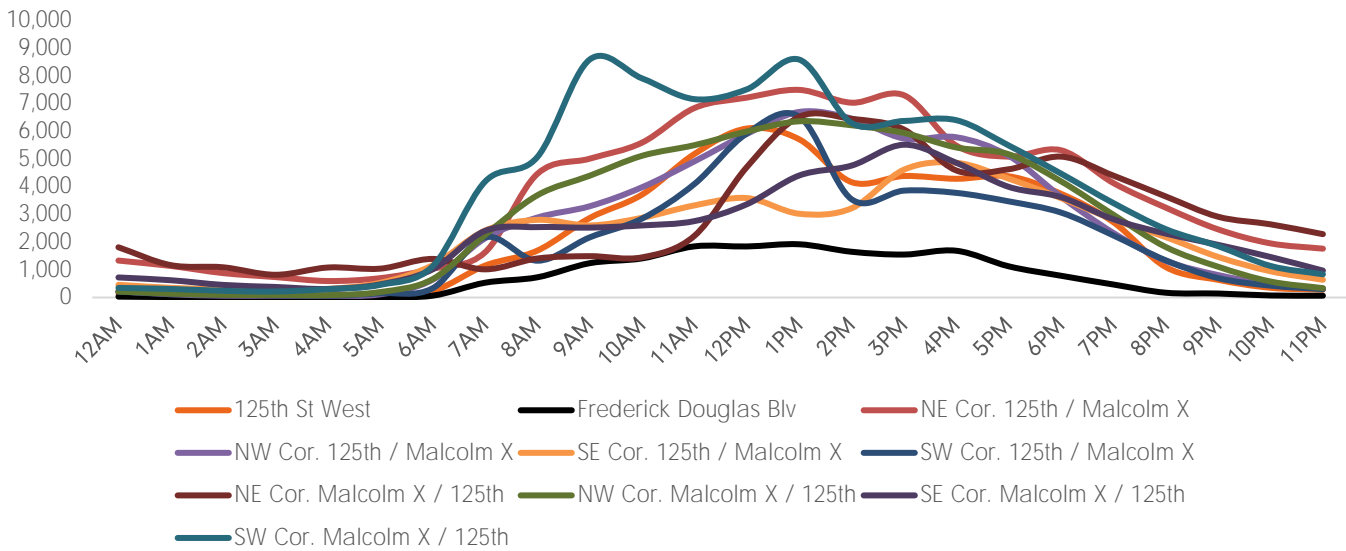

Average Pedestrian Counts by Hour

	125th St West	Frederick Douglas Blv	NE Cor. 125th / Malcolm X	NW Cor. 125th / Malcolm X	SE Cor. 125th / Malcolm X	SW Cor. 125th / Malcolm X	NE Cor. Malcolm X / 125th	NW Cor. Malcolm X / 125th	SE Cor. Malcolm X / 125th	SW Cor. Malcolm X / 125th
0:00	157	32	1,333	224	457	210	1,814	217	724	348
1:00	83	16	1,139	117	350	137	1,169	141	624	309
2:00	53	12	881	66	296	105	1,091	95	454	242
3:00	47	10	737	66	271	85	821	93	381	217
4:00	48	12	596	62	312	66	1,083	86	309	302
5:00	65	12	699	116	530	154	1,042	198	476	457
6:00	232	66	1,037	643	1,165	333	1,393	663	1,017	1,128
7:00	1,151	534	1,629	2,134	2,415	2,174	1,016	2,253	2,404	4,181
8:00	1,693	730	4,463	2,887	2,803	1,328	1,409	3,690	2,541	5,071
9:00	2,870	1,239	5,011	3,294	2,599	2,171	1,492	4,396	2,522	8,590
10:00	3,716	1,412	5,591	3,981	2,878	2,849	1,449	5,116	2,602	7,908
11:00	5,182	1,846	6,839	4,916	3,324	4,098	2,228	5,498	2,757	7,159
12:00	6,100	1,842	7,214	5,904	3,589	5,924	4,709	5,992	3,366	7,514
13:00	5,710	1,921	7,493	6,699	3,024	6,528	6,522	6,360	4,403	8,586
14:00	4,164	1,651	7,031	6,458	3,221	3,545	6,447	6,216	4,762	6,297
15:00	4,385	1,550	7,299	5,737	4,614	3,857	6,063	5,940	5,514	6,371
16:00	4,285	1,687	5,482	5,783	4,861	3,776	4,584	5,415	4,861	6,398
17:00	4,375	1,126	5,083	5,114	4,289	3,470	4,629	5,170	3,993	5,486
18:00	3,742	785	5,314	3,636	3,586	3,065	5,085	4,193	3,622	4,470
19:00	2,716	469	4,130	2,328	2,818	2,239	4,399	2,986	2,822	3,407
20:00	1,097	173	3,243	1,327	2,179	1,341	3,646	1,821	2,307	2,467
21:00	638	143	2,458	809	1,464	701	2,915	1,109	1,900	1,853
22:00	351	73	1,953	485	946	429	2,642	577	1,462	1,139
23:00	283	66	1,762	321	639	302	2,286	338	972	838