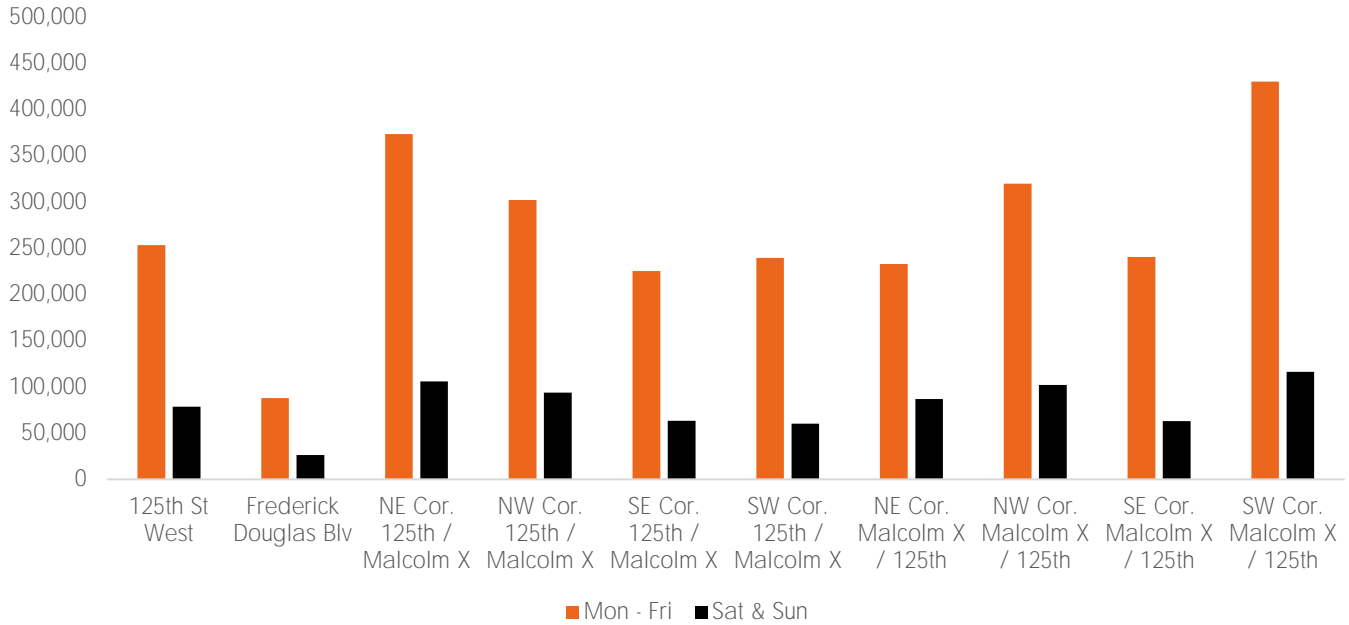

Pedestrian Counts 7am - 7pm

	Mon - Fri	Sat & Sun
125th St West	253,111	78,507
Frederick Douglas Blv	87,993	26,263
NE Cor. 125th / Malcolm X	373,434	105,711
NW Cor. 125th / Malcolm X	302,076	93,724
SE Cor. 125th / Malcolm X	225,146	63,275
SW Cor. 125th / Malcolm X	239,370	60,133
NE Cor. Malcolm X / 125th	232,751	86,675
NW Cor. Malcolm X / 125th	319,665	102,009
SE Cor. Malcolm X / 125th	240,428	63,007
SW Cor. Malcolm X / 125th	429,957	116,266

## Pedestrian Counts by Day Part

	7am-11am	11am-2pm	2pm-6pm	6pm-12am
125th St West	66,014	118,942	120,465	61,789
Frederick Douglas Blv	27,401	39,265	42,098	11,959
NE Cor. 125th / Malcolm X	116,861	150,822	174,265	132,015
NW Cor. 125th / Malcolm X	86,075	122,629	161,645	62,344
SE Cor. 125th / Malcolm X	74,870	69,561	118,888	81,417
SW Cor. 125th / Malcolm X	59,655	115,858	102,537	56,538
NE Cor. Malcolm X / 125th	37,564	94,209	152,059	146,798
NW Cor. Malcolm X / 125th	108,184	124,956	159,182	77,169
SE Cor. Malcolm X / 125th	70,485	73,687	133,912	91,592
SW Cor. Malcolm X / 125th	180,247	162,812	171,875	99,221