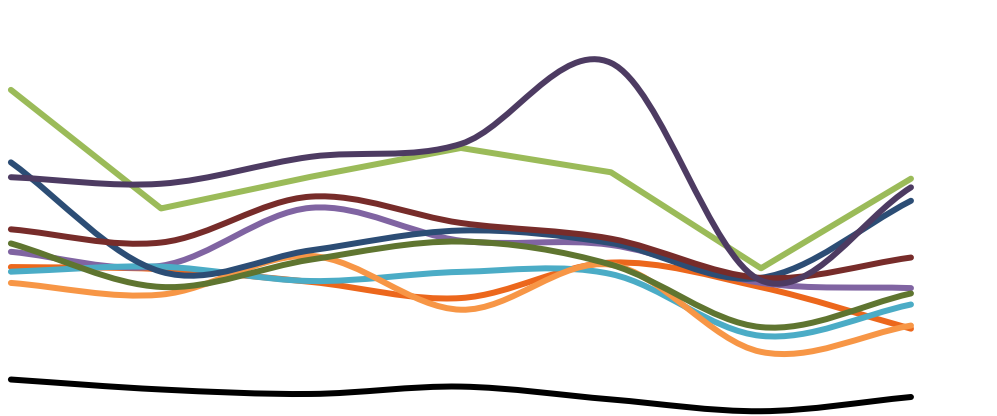

Pedestrian Counts by Weekday

140,000
120,000
100,000
80,000
60,000
40,000
20,000
0

	Monday	Tuesday	Wednesday	Thursday	Friday	Saturday	Sunday
125th St West	59,010	58,323	54,142	48,848	60,475	52,420	38,795
Frederick Douglas Blv	22,122	18,856	17,386	19,793	15,589	11,711	16,386
NE Cor. 125th / Malcolm X	117,147	78,208	88,676	98,134	90,109	58,613	88,031
NW Cor. 125th / Malcolm X	64,014	59,417	78,452	67,648	66,275	53,836	52,105
SE Cor. 125th / Malcolm X	57,493	59,143	54,431	57,432	56,713	36,449	46,731
SW Cor. 125th / Malcolm X	53,806	49,965	62,658	45,016	59,768	31,192	39,821
NE Cor. Malcolm X / 125th	93,367	57,507	64,502	70,998	66,897	55,482	80,758
NW Cor. Malcolm X / 125th	71,393	67,053	82,118	73,472	68,311	55,453	62,134
SE Cor. Malcolm X / 125th	66,761	52,487	61,467	67,376	59,809	39,315	50,358
SW Cor. Malcolm X / 125th	88,484	86,338	95,188	99,412	125,976	54,626	85,157