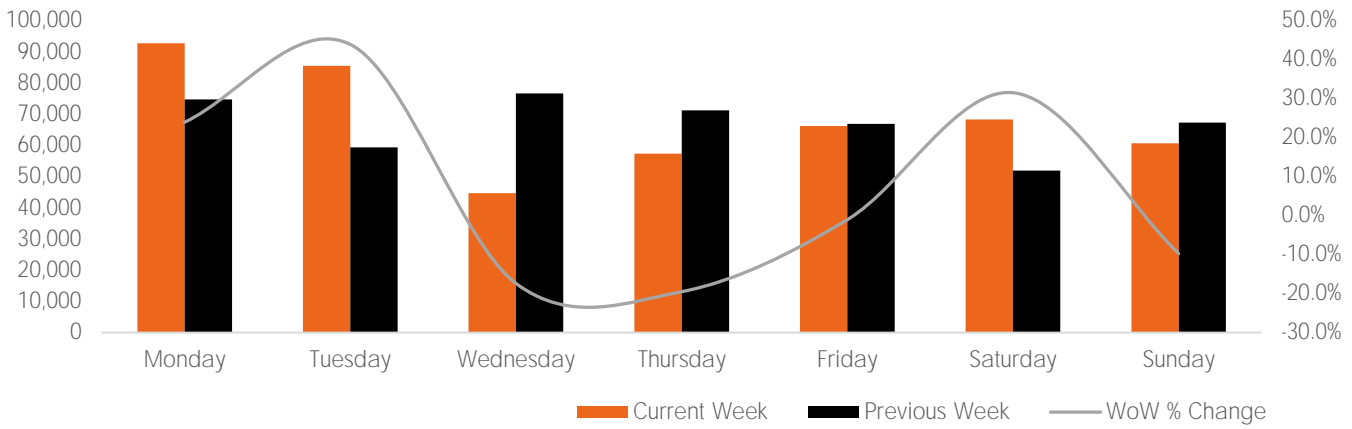

Visitors by Day (All Locations)