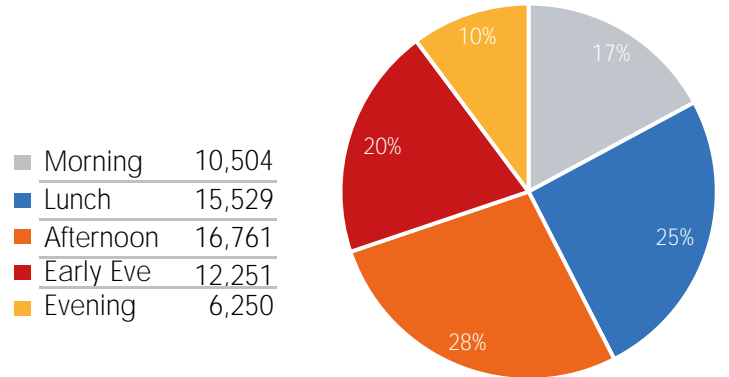

Visitors by Day Part - Weekend