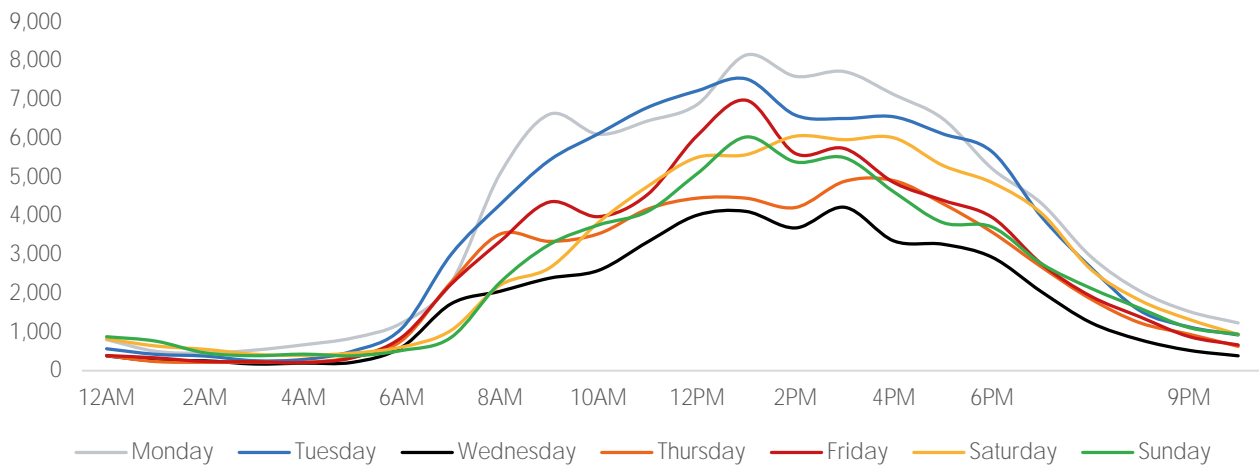

## Visitors by Day Part - Weekend

## Visitors by Day Part - Weekday

Day Parts are calculated using the following time periods:  
 Morning 06:00AM - 10:59AM  
 Lunch 11:00AM - 1:59PM  
 Afternoon 2:00PM - 4:59PM  
 Early Evening 5:00PM - 7:59PM  
 Evening 8:00PM - 11:59PM

## Visitors by Hour

	Monday	Tuesday	Wednesday	Thursday	Friday	Saturday	Sunday
6:00	1,232	1,092	607	779	862	610	522
7:00	2,266	2,996	1,725	2,276	2,228	1,038	857
8:00	5,088	4,291	2,050	3,525	3,339	2,208	2,280
9:00	6,616	5,428	2,387	3,337	4,352	2,650	3,255
10:00	6,100	6,116	2,589	3,534	3,975	3,827	3,761
11:00	6,446	6,795	3,325	4,171	4,551	4,759	4,112
12:00	6,865	7,220	4,012	4,452	6,060	5,502	5,080
13:00	8,146	7,529	4,110	4,451	6,979	5,574	6,031
14:00	7,597	6,595	3,684	4,211	5,606	6,052	5,388
15:00	7,717	6,508	4,217	4,886	5,732	5,961	5,495
16:00	7,125	6,552	3,349	4,905	4,857	6,010	4,616
17:00	6,499	6,110	3,263	4,308	4,396	5,295	3,821
18:00	5,213	5,648	2,927	3,574	3,957	4,852	3,707
19:00	4,320	3,977	2,038	2,678	2,759	4,065	2,762
20:00	2,951	2,668	1,244	1,853	1,924	2,623	2,131
21:00	2,059	1,551	799	1,237	1,391	1,817	1,612
22:00	1,529	1,131	526	942	881	1,325	1,112
23:00	1,233	922	384	628	665	937	942