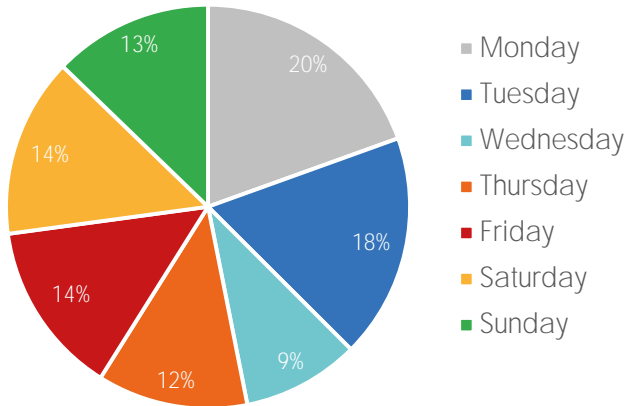

% Share of Visitors by Day