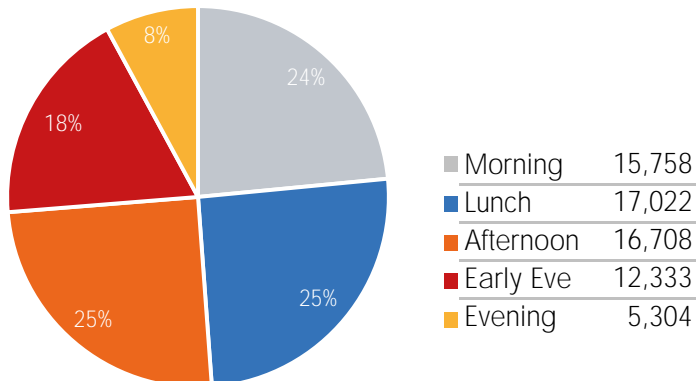

Visitors by Day Part - Weekday

Day Parts are calculated using the following time periods:
Morning 06:00AM - 10:59AM
Lunch 11:00AM - 1:59PM
Afternoon 2:00PM - 4:59PM
Early Evening 5:00PM - 7:59PM
Evening 8:00PM - 11:59PM