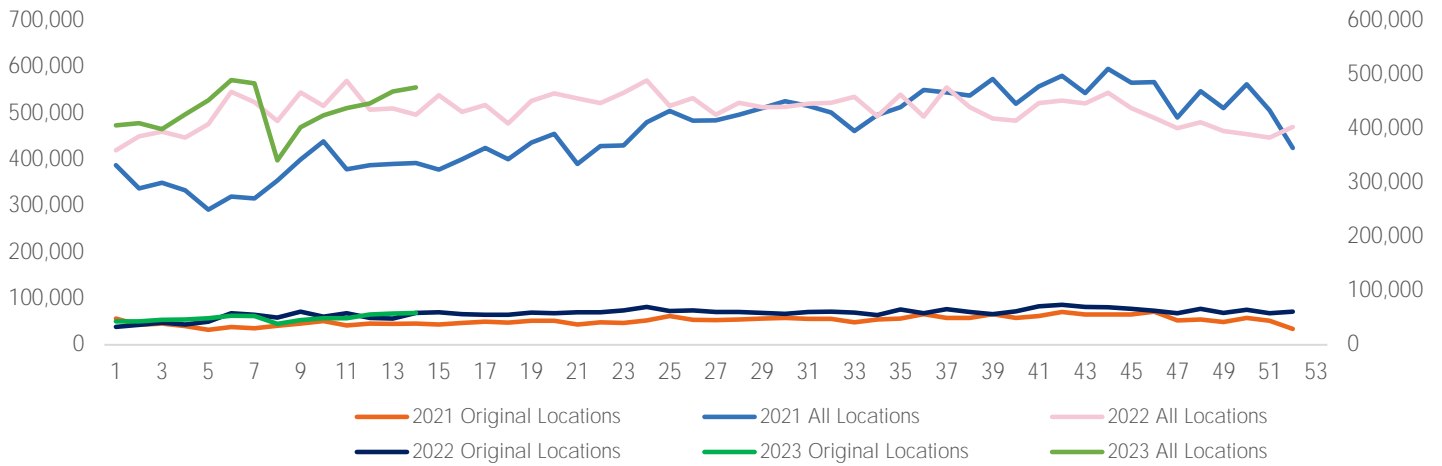

Long Term Trend by Week