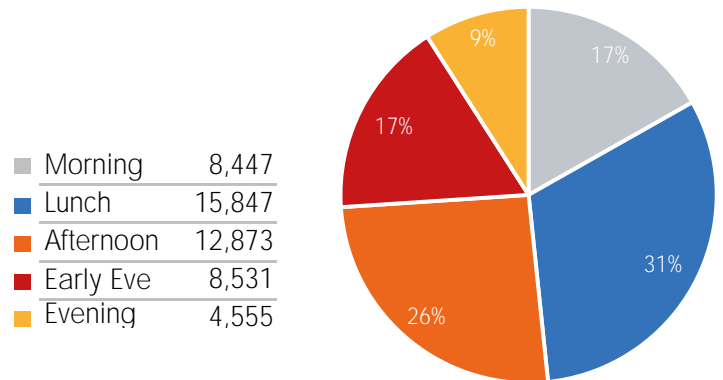

Key Stats

Tuesday was the busiest day this week with a total of 96,228 visits. The busiest hour was at 12:00 PM on Tuesday with 9,329 visits. The busiest location was SW Cor. Of Malcolm X & 125th with a total of 83,900 visits.

Visitors by Day (Original Locations)

	Monday	Tuesday	Wednesday	Thursday	Friday	Saturday	Sunday	Total
Current Week	7,541	13,182	8,523	6,176	6,690	6,770	4,243	53,125
Previous Week	6,100	9,376	8,793	5,883	11,520	7,822	4,578	54,072
2022	8,126	8,052	8,607	8,604	10,190	5,830	6,034	55,443
2021	3,435	5,127	6,453	3,280	6,250	5,922	5,098	35,565
WoW % Change	23.6%	40.6%	-17.4%	5.0%	-41.9%	-13.4%	-7.3%	-1.8%
% v 2022 Change	-7.2%	63.7%	-1.0%	-28.2%	-34.3%	16.1%	-29.7%	-4.2%
% v 2021 Change	119.5%	157.1%	32.1%	88.3%	7.0%	14.3%	-16.8%	49.4%

Weather (High/Low F)

	Monday	Tuesday	Wednesday	Thursday	Friday	Saturday	Sunday
Current Week	61 / 44	60 / 46	55 / 44	56 / 44	55 / 41	60 / 44	57 / 50
Previous Week	58 / 44	59 / 45	61 / 46	63 / 46	59 / 45	54 / 45	55 / 46

Visitors by Day (All Locations)

% Share of Visitors by Day

Visitors by Day Part - Weekend

Visitors by Day Part - Weekday

Day Parts are calculated using the following time periods:
 Morning 06:00AM - 10:59AM
 Lunch 11:00AM - 1:59PM
 Afternoon 2:00PM - 4:59PM
 Early Evening 5:00PM - 7:59PM
 Evening 8:00PM - 11:59PM