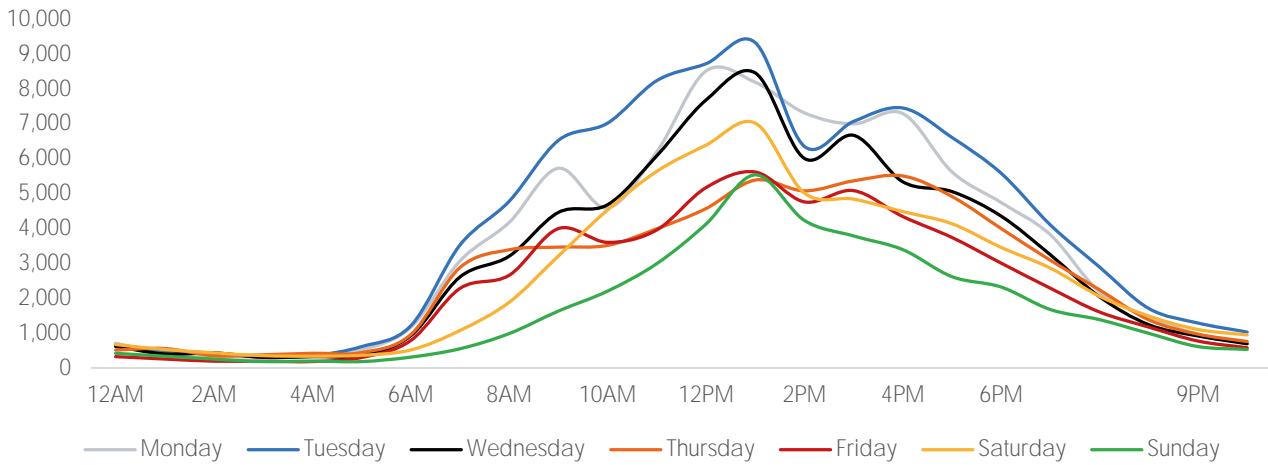

Visitors by Day (All Locations)

% Share of Visitors by Day

Visitors by Day Part - Weekend

Visitors by Day Part - Weekday

Day Parts are calculated using the following time periods:
 Morning 06:00AM - 10:59AM
 Lunch 11:00AM - 1:59PM
 Afternoon 2:00PM - 4:59PM
 Early Evening 5:00PM - 7:59PM
 Evening 8:00PM - 11:59PM

Long Term Trend by Week

Visitors by Hour

	Monday	Tuesday	Wednesday	Thursday	Friday	Saturday	Sunday
6:00	1,166	1,208	923	955	786	515	310
7:00	3,069	3,524	2,608	2,879	2,280	1,074	550
8:00	4,172	4,779	3,205	3,389	2,657	1,883	986
9:00	5,726	6,525	4,459	3,464	3,995	3,209	1,631
10:00	4,585	7,019	4,680	3,514	3,601	4,532	2,203
11:00	6,194	8,238	6,083	3,990	3,956	5,637	2,991
12:00	8,513	8,722	7,681	4,569	5,170	6,387	4,124
13:00	8,192	9,329	8,460	5,387	5,618	7,019	5,536
14:00	7,314	6,352	6,007	5,077	4,761	5,015	4,231
15:00	6,998	7,069	6,670	5,364	5,084	4,840	3,784
16:00	7,294	7,453	5,338	5,505	4,342	4,483	3,392
17:00	5,621	6,608	5,057	4,916	3,741	4,134	2,617
18:00	4,742	5,581	4,352	3,996	3,005	3,455	2,319
19:00	3,819	4,100	3,244	3,086	2,285	2,862	1,674
20:00	2,177	2,892	2,041	2,240	1,603	2,053	1,385
21:00	1,472	1,705	1,239	1,379	1,172	1,487	992
22:00	960	1,288	917	969	771	1,102	613
23:00	692	1,029	694	758	578	946	531