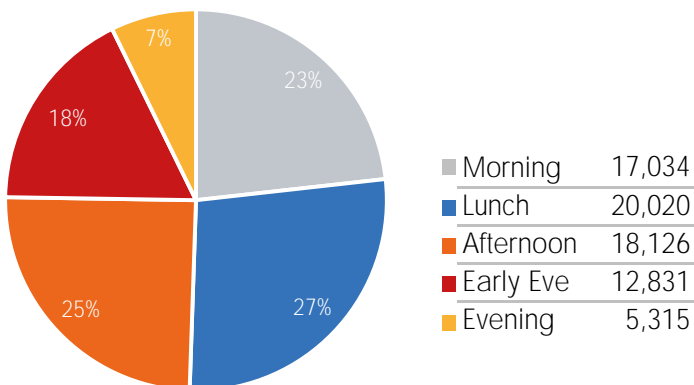

Key Stats

Tuesday was the busiest day this week with a total of 96,228 visits. The busiest hour was at 12:00 PM on Tuesday with 9,329 visits. The busiest location was SW Cor. Of Malcolm X & 125th with a total of 83,900 visits.

Visitors by Day (Original Locations)

	Monday	Tuesday	Wednesday	Thursday	Friday	Saturday	Sunday	Total
Current Week	7,541	13,182	8,523	6,176	6,690	6,770	4,243	53,125
Previous Week	6,100	9,376	8,793	5,883	11,520	7,822	4,578	54,072
2022	8,126	8,052	8,607	8,604	10,190	5,830	6,034	55,443
2021	3,435	5,127	6,453	3,280	6,250	5,922	5,098	35,565
WoW % Change	23.6%	40.6%	-17.4%	5.0%	-41.9%	-13.4%	-7.3%	-1.8%
% v 2022 Change	-7.2%	63.7%	-1.0%	-28.2%	-34.3%	16.1%	-29.7%	-4.2%
% v 2021 Change	119.5%	157.1%	32.1%	88.3%	7.0%	14.3%	-16.8%	49.4%

Visitors by Day (All Locations)

% Share of Visitors by Day

Visitors by Day Part - Weekend

Visitors by Day Part - Weekday

Day Parts are calculated using the following time periods:
 Morning 06:00AM - 10:59AM
 Lunch 11:00AM - 1:59PM
 Afternoon 2:00PM - 4:59PM
 Early Evening 5:00PM - 7:59PM
 Evening 8:00PM - 11:59PM

Long Term Trend by Week

Visitors by Hour

	Monday	Tuesday	Wednesday	Thursday	Friday	Saturday	Sunday
6:00	1,166	1,208	923	955	786	515	310
7:00	3,069	3,524	2,608	2,879	2,280	1,074	550
8:00	4,172	4,779	3,205	3,389	2,657	1,883	986
9:00	5,726	6,525	4,459	3,464	3,995	3,209	1,631
10:00	4,585	7,019	4,680	3,514	3,601	4,532	2,203
11:00	6,194	8,238	6,083	3,990	3,956	5,637	2,991
12:00	8,513	8,722	7,681	4,569	5,170	6,387	4,124
13:00	8,192	9,329	8,460	5,387	5,618	7,019	5,536
14:00	7,314	6,352	6,007	5,077	4,761	5,015	4,231
15:00	6,998	7,069	6,670	5,364	5,084	4,840	3,784
16:00	7,294	7,453	5,338	5,505	4,342	4,483	3,392
17:00	5,621	6,608	5,057	4,916	3,741	4,134	2,617
18:00	4,742	5,581	4,352	3,996	3,005	3,455	2,319
19:00	3,819	4,100	3,244	3,086	2,285	2,862	1,674
20:00	2,177	2,892	2,041	2,240	1,603	2,053	1,385
21:00	1,472	1,705	1,239	1,379	1,172	1,487	992
22:00	960	1,288	917	969	771	1,102	613
23:00	692	1,029	694	758	578	946	531