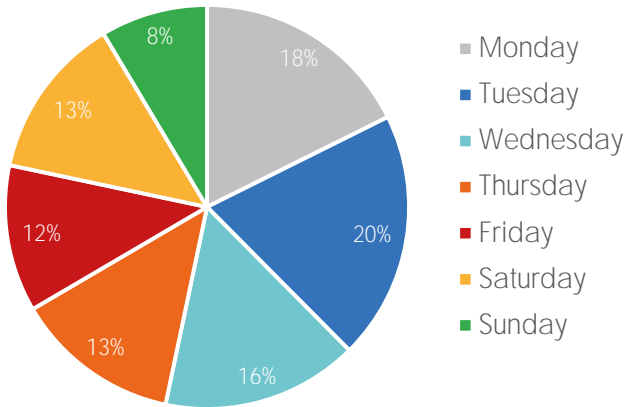

% Share of Visitors by Day