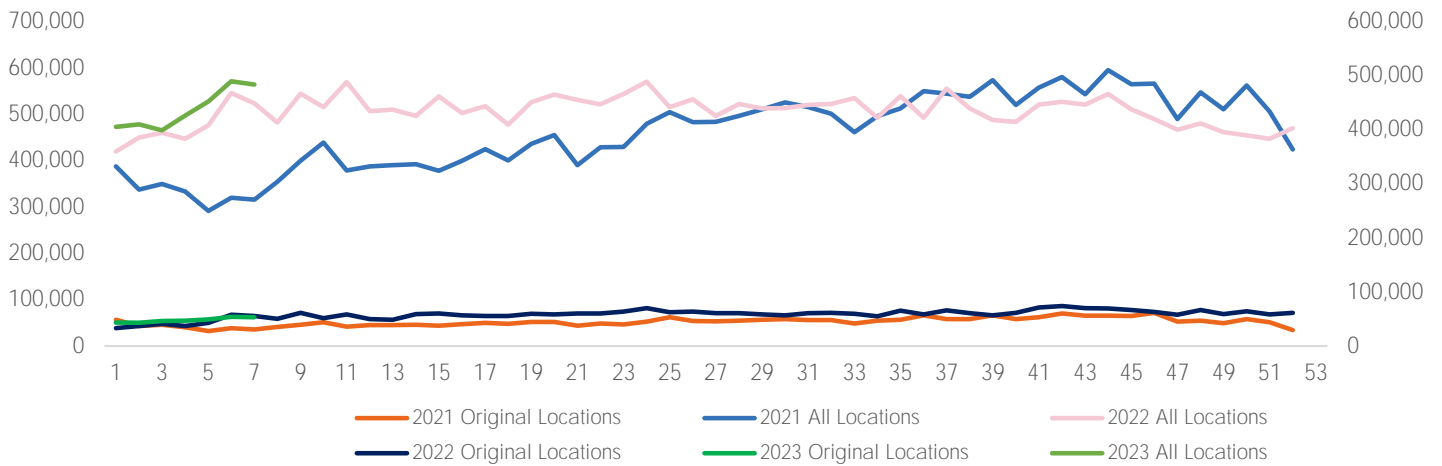

Visitors by Day (All Locations)

% Share of Visitors by Day

Visitors by Day Part - Weekend

Visitors by Day Part - Weekday

Day Parts are calculated using the following time periods:
 Morning 06:00AM - 10:59AM
 Lunch 11:00AM - 1:59PM
 Afternoon 2:00PM - 4:59PM
 Early Evening 5:00PM - 7:59PM
 Evening 8:00PM - 11:59PM

Long Term Trend by Week

Visitors by Hour

	Monday	Tuesday	Wednesday	Thursday	Friday	Saturday	Sunday
6:00	1,166	1,208	923	955	786	515	310
7:00	3,069	3,524	2,608	2,879	2,280	1,074	550
8:00	4,172	4,779	3,205	3,389	2,657	1,883	986
9:00	5,726	6,525	4,459	3,464	3,995	3,209	1,631
10:00	4,585	7,019	4,680	3,514	3,601	4,532	2,203
11:00	6,194	8,238	6,083	3,990	3,956	5,637	2,991
12:00	8,513	8,722	7,681	4,569	5,170	6,387	4,124
13:00	8,192	9,329	8,460	5,387	5,618	7,019	5,536
14:00	7,314	6,352	6,007	5,077	4,761	5,015	4,231
15:00	6,998	7,069	6,670	5,364	5,084	4,840	3,784
16:00	7,294	7,453	5,338	5,505	4,342	4,483	3,392
17:00	5,621	6,608	5,057	4,916	3,741	4,134	2,617
18:00	4,742	5,581	4,352	3,996	3,005	3,455	2,319
19:00	3,819	4,100	3,244	3,086	2,285	2,862	1,674
20:00	2,177	2,892	2,041	2,240	1,603	2,053	1,385
21:00	1,472	1,705	1,239	1,379	1,172	1,487	992
22:00	960	1,288	917	969	771	1,102	613
23:00	692	1,029	694	758	578	946	531