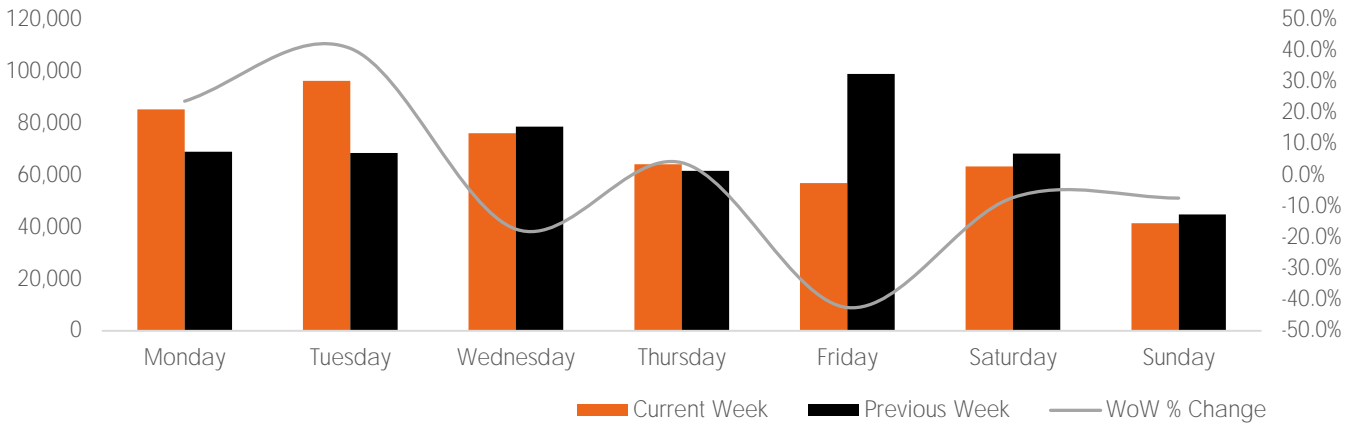

Visitors by Day (All Locations)