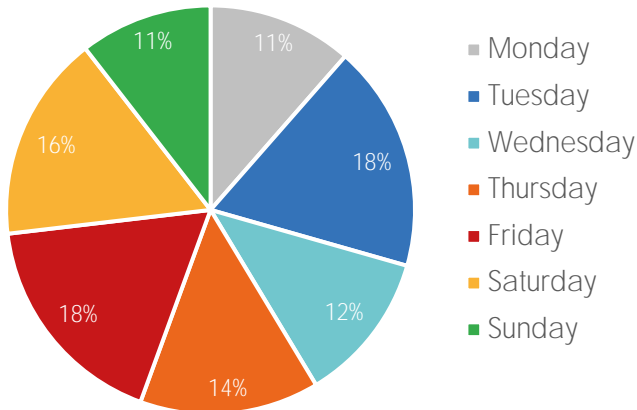

% Share of Visitors by Day