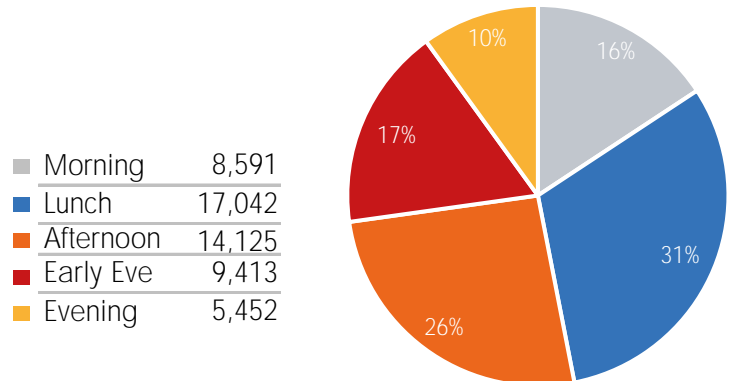

Visitor Totals

	Current Week	Previous Week	WoW % Change	2022	% v 2022 Change	2021	% v 2021 Change
Total Visitors	425,993	398,902	6.8%	447,323	-4.8%	333,667	27.7%

Key Stats

Tuesday was the busiest day this week with a total of 76,504 visits. The busiest hour was at 12:00 PM on Tuesday with 9,769 visits. The busiest location was SW Cor. Of Malcolm X & 125th with a total of 75,146 visits.

Visitors by Day (Original Locations)

	Monday	Tuesday	Wednesday	Thursday	Friday	Saturday	Sunday	Total
Current Week	4,308	10,130	6,150	5,867	8,744	7,008	4,592	46,799
Previous Week	8,695	6,987	8,342	3,298	8,214	6,736	4,128	46,400
2022	5,817	5,093	7,590	7,124	5,342	1,595	4,774	37,335
2021	7,372	3,820	5,308	6,706	6,652	7,367	3,013	40,238
WoW % Change	-50.5%	45.0%	-17.4%	77.9%	6.5%	4.0%	11.2%	0.9%
% v 2022 Change	-25.9%	98.9%	-19.0%	-17.6%	63.7%	339.4%	-3.8%	25.3%
% v 2021 Change	-41.6%	165.2%	15.9%	-12.5%	31.4%	-4.9%	52.4%	16.3%

Weather (High/Low F)

	Monday	Tuesday	Wednesday	Thursday	Friday	Saturday	Sunday
Current Week	59 / 44	62 / 51	61 / 48	65 / 46	54 / 43	55 / 46	54 / 49
Previous Week	54 / 46	55 / 43	55 / 44	54 / 46	55 / 47	56 / 41	57 / 45

Visitors by Day (All Locations)

% Share of Visitors by Day

Visitors by Day Part - Weekend

Visitors by Day Part - Weekday

Day Parts are calculated using the following time periods:
 Morning 06:00AM - 10:59AM
 Lunch 11:00AM - 1:59PM
 Afternoon 2:00PM - 4:59PM
 Early Evening 5:00PM - 7:59PM
 Evening 8:00PM - 11:59PM