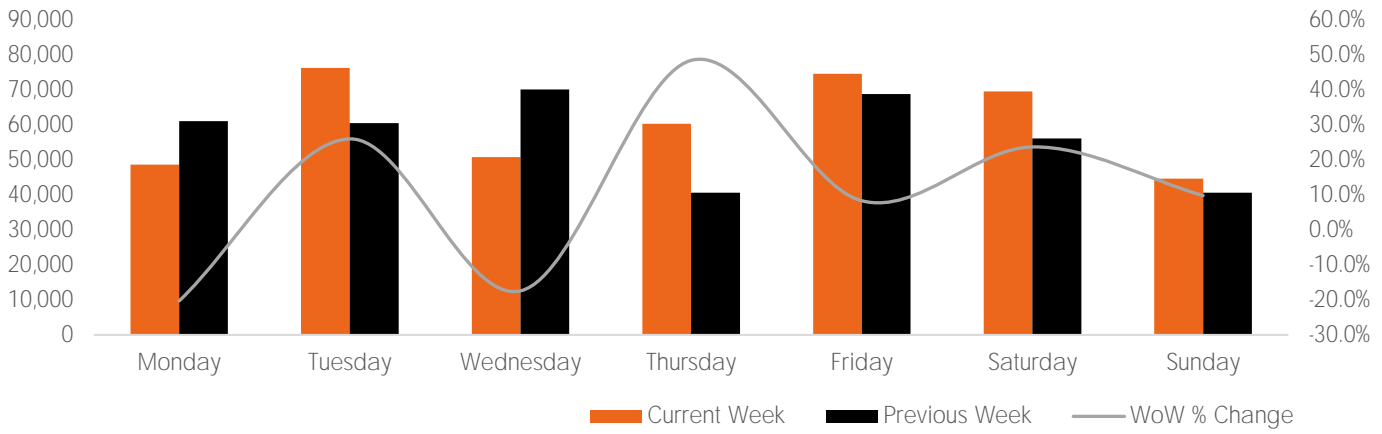

Visitors by Day (All Locations)