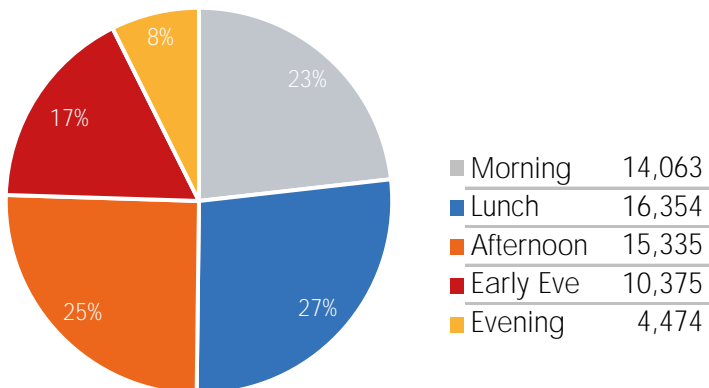

Visitor Totals

	Current Week	Previous Week	WoW % Change	2022	% v 2022 Change	2021	% v 2021 Change
Total Visitors	425,993	398,902	6.8%	447,323	-4.8%	333,667	27.7%

Key Stats

Tuesday was the busiest day this week with a total of 76,504 visits. The busiest hour was at 12:00 PM on Tuesday with 9,769 visits. The busiest location was SW Cor. Of Malcolm X & 125th with a total of 75,146 visits.

Visitors by Day (All Locations)

% Share of Visitors by Day

Visitors by Day Part - Weekend

Visitors by Day Part - Weekday

Day Parts are calculated using the following time periods:
 Morning 06:00AM - 10:59AM
 Lunch 11:00AM - 1:59PM
 Afternoon 2:00PM - 4:59PM
 Early Evening 5:00PM - 7:59PM
 Evening 8:00PM - 11:59PM

Long Term Trend by Week

Visitors by Hour

	Monday	Tuesday	Wednesday	Thursday	Friday	Saturday	Sunday
6:00	588	818	878	943	963	508	512
7:00	2,341	2,578	2,519	2,401	2,540	1,085	897
8:00	2,594	2,946	2,987	2,898	4,178	1,851	1,142
9:00	2,483	3,934	3,051	3,283	4,842	2,909	1,608
10:00	2,793	5,100	3,299	3,631	5,725	4,407	2,262
11:00	3,145	6,458	3,947	4,112	5,443	6,008	3,108
12:00	3,503	8,578	4,465	4,837	6,326	7,811	3,996
13:00	3,728	9,769	4,491	5,493	7,476	8,921	4,239
14:00	4,268	6,243	5,216	4,833	5,454	5,487	4,122
15:00	4,521	6,261	3,980	5,180	5,593	5,179	4,186
16:00	4,543	5,640	4,067	5,087	5,791	5,234	4,041
17:00	3,818	4,800	3,530	4,529	4,968	4,265	2,957
18:00	2,991	3,929	2,689	3,607	4,237	3,810	2,633
19:00	2,456	2,949	1,294	2,815	3,263	3,271	1,890
20:00	1,748	1,840	798	2,109	2,282	2,508	1,803
21:00	1,037	1,208	591	1,203	1,673	1,753	1,030
22:00	752	855	542	995	1,204	1,181	827
23:00	643	694	531	810	854	1,160	642