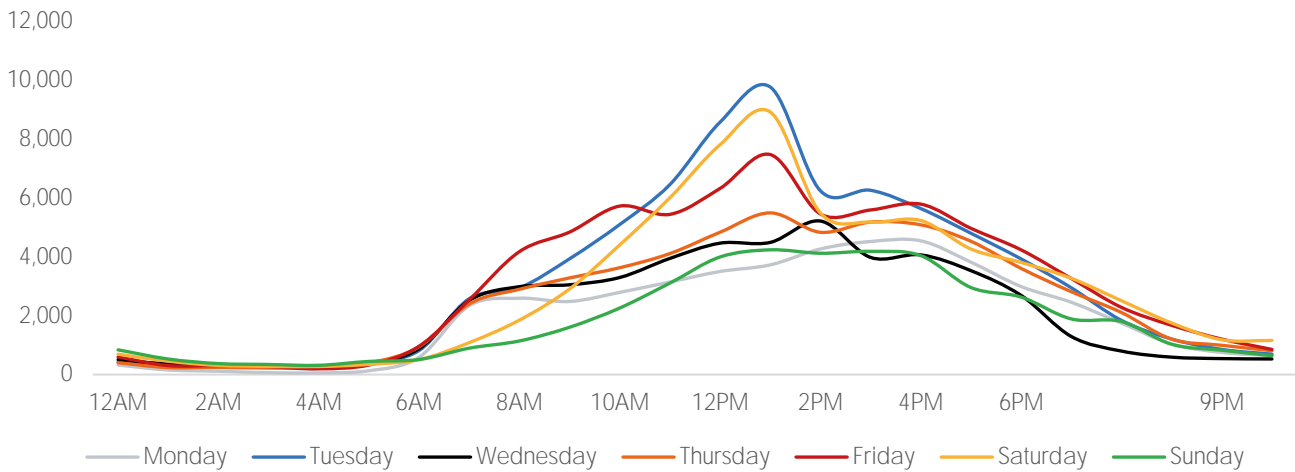

Visitors by Day (All Locations)

% Share of Visitors by Day

Visitors by Day Part - Weekend

Visitors by Day Part - Weekday

Day Parts are calculated using the following time periods:
 Morning 06:00AM - 10:59AM
 Lunch 11:00AM - 1:59PM
 Afternoon 2:00PM - 4:59PM
 Early Evening 5:00PM - 7:59PM
 Evening 8:00PM - 11:59PM

Long Term Trend by Week

Visitors by Hour

	Monday	Tuesday	Wednesday	Thursday	Friday	Saturday	Sunday
6:00	588	818	878	943	963	508	512
7:00	2,341	2,578	2,519	2,401	2,540	1,085	897
8:00	2,594	2,946	2,987	2,898	4,178	1,851	1,142
9:00	2,483	3,934	3,051	3,283	4,842	2,909	1,608
10:00	2,793	5,100	3,299	3,631	5,725	4,407	2,262
11:00	3,145	6,458	3,947	4,112	5,443	6,008	3,108
12:00	3,503	8,578	4,465	4,837	6,326	7,811	3,996
13:00	3,728	9,769	4,491	5,493	7,476	8,921	4,239
14:00	4,268	6,243	5,216	4,833	5,454	5,487	4,122
15:00	4,521	6,261	3,980	5,180	5,593	5,179	4,186
16:00	4,543	5,640	4,067	5,087	5,791	5,234	4,041
17:00	3,818	4,800	3,530	4,529	4,968	4,265	2,957
18:00	2,991	3,929	2,689	3,607	4,237	3,810	2,633
19:00	2,456	2,949	1,294	2,815	3,263	3,271	1,890
20:00	1,748	1,840	798	2,109	2,282	2,508	1,803
21:00	1,037	1,208	591	1,203	1,673	1,753	1,030
22:00	752	855	542	995	1,204	1,181	827
23:00	643	694	531	810	854	1,160	642