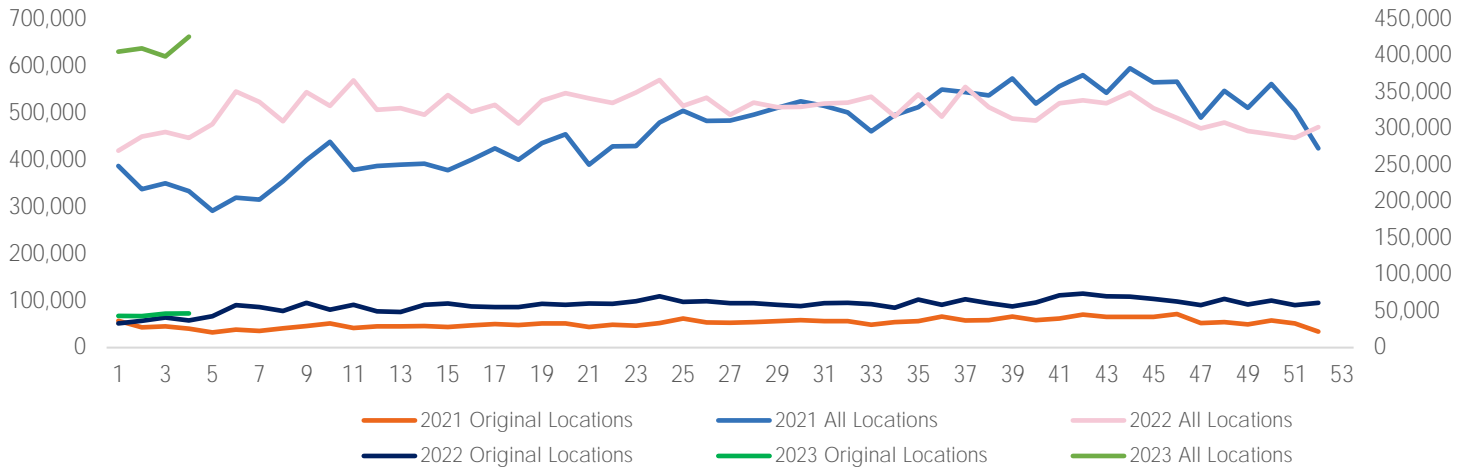

Visitors by Day (All Locations)

% Share of Visitors by Day

Visitors by Day Part - Weekend

Visitors by Day Part - Weekday

Day Parts are calculated using the following time periods:
 Morning 06:00AM - 10:59AM
 Lunch 11:00AM - 1:59PM
 Afternoon 2:00PM - 4:59PM
 Early Evening 5:00PM - 7:59PM
 Evening 8:00PM - 11:59PM

Long Term Trend by Week

Visitors by Hour

	Monday	Tuesday	Wednesday	Thursday	Friday	Saturday	Sunday
6:00	588	818	878	943	963	508	512
7:00	2,341	2,578	2,519	2,401	2,540	1,085	897
8:00	2,594	2,946	2,987	2,898	4,178	1,851	1,142
9:00	2,483	3,934	3,051	3,283	4,842	2,909	1,608
10:00	2,793	5,100	3,299	3,631	5,725	4,407	2,262
11:00	3,145	6,458	3,947	4,112	5,443	6,008	3,108
12:00	3,503	8,578	4,465	4,837	6,326	7,811	3,996
13:00	3,728	9,769	4,491	5,493	7,476	8,921	4,239
14:00	4,268	6,243	5,216	4,833	5,454	5,487	4,122
15:00	4,521	6,261	3,980	5,180	5,593	5,179	4,186
16:00	4,543	5,640	4,067	5,087	5,791	5,234	4,041
17:00	3,818	4,800	3,530	4,529	4,968	4,265	2,957
18:00	2,991	3,929	2,689	3,607	4,237	3,810	2,633
19:00	2,456	2,949	1,294	2,815	3,263	3,271	1,890
20:00	1,748	1,840	798	2,109	2,282	2,508	1,803
21:00	1,037	1,208	591	1,203	1,673	1,753	1,030
22:00	752	855	542	995	1,204	1,181	827
23:00	643	694	531	810	854	1,160	642