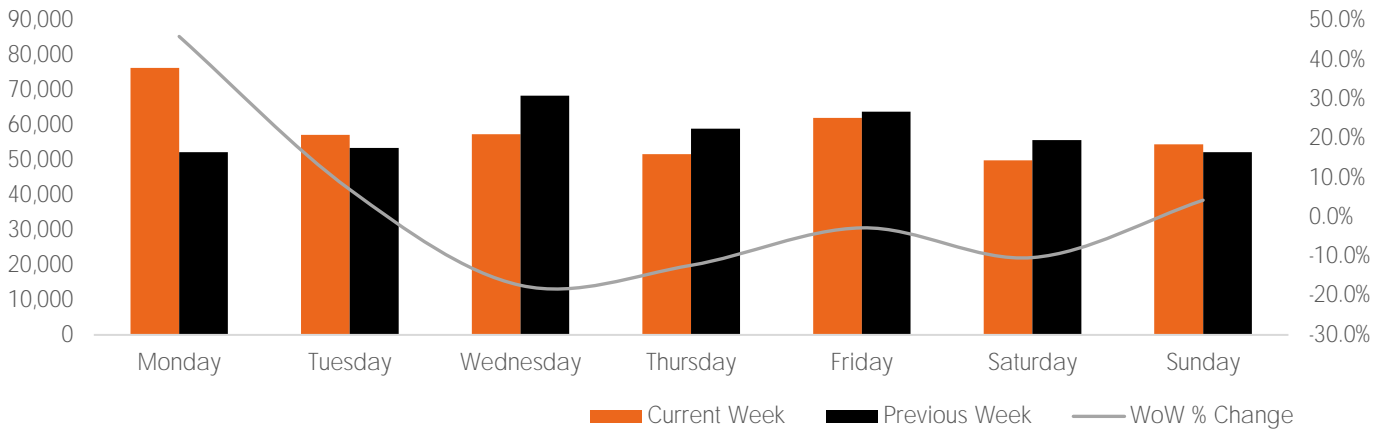

Visitors by Day (All Locations)