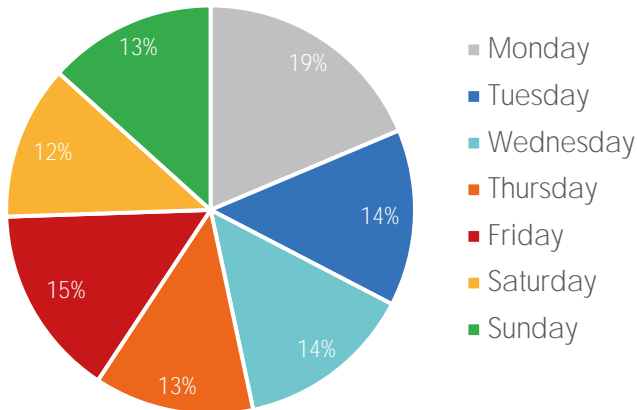

% Share of Visitors by Day