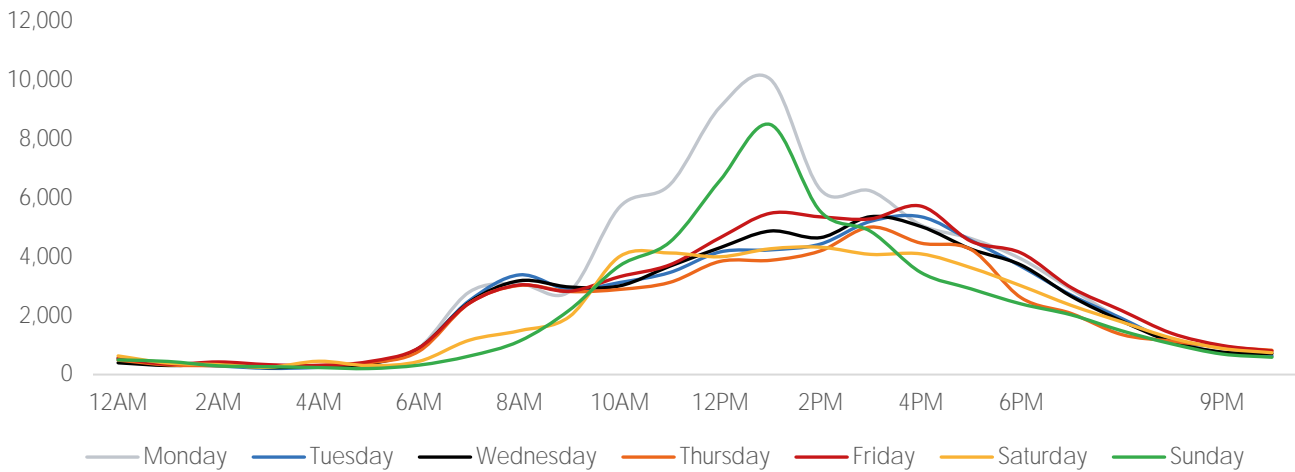

Visitors by Day (All Locations)

% Share of Visitors by Day

Visitors by Day Part - Weekend

Visitors by Day Part - Weekday

Day Parts are calculated using the following time periods:
 Morning 06:00AM - 10:59AM
 Lunch 11:00AM - 1:59PM
 Afternoon 2:00PM - 4:59PM
 Early Evening 5:00PM - 7:59PM
 Evening 8:00PM - 11:59PM

Long Term Trend by Week

Visitors by Hour

	Monday	Tuesday	Wednesday	Thursday	Friday	Saturday	Sunday
6:00	916	891	899	794	911	449	321
7:00	2,805	2,509	2,453	2,423	2,423	1,167	629
8:00	3,081	3,387	3,187	3,030	3,043	1,489	1,136
9:00	2,828	2,880	2,975	2,820	2,831	1,974	2,196
10:00	5,699	3,128	3,015	2,894	3,327	4,015	3,701
11:00	6,454	3,469	3,683	3,133	3,729	4,131	4,505
12:00	9,095	4,167	4,311	3,845	4,651	4,002	6,600
13:00	10,036	4,235	4,877	3,882	5,481	4,274	8,496
14:00	6,281	4,435	4,653	4,202	5,358	4,327	5,541
15:00	6,240	5,207	5,365	5,011	5,290	4,084	4,866
16:00	5,083	5,363	5,033	4,467	5,724	4,101	3,470
17:00	4,622	4,559	4,263	4,250	4,530	3,630	2,913
18:00	3,930	3,676	3,722	2,610	4,132	3,015	2,401
19:00	2,897	2,697	2,657	2,075	2,954	2,350	2,028
20:00	1,893	1,912	1,824	1,362	2,178	1,791	1,490
21:00	1,146	1,135	1,116	1,135	1,403	1,240	1,044
22:00	755	954	765	941	991	888	698
23:00	653	626	717	827	801	742	589