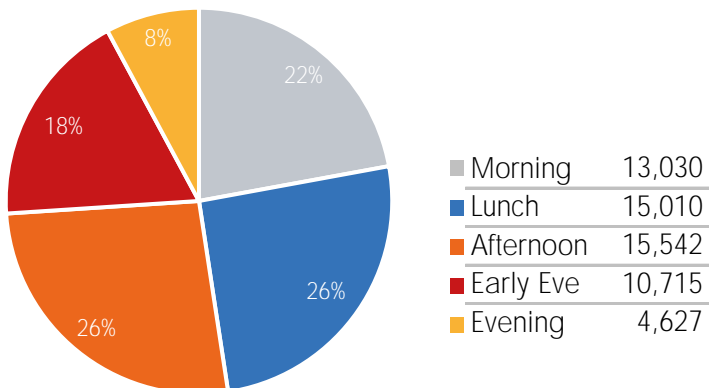

Visitor Totals

	Current Week	Previous Week	WoW % Change	2022	% v 2022 Change	2021	% v 2021 Change
Total Visitors	409,788	405,524	1.1%	449,827	-8.9%	337,749	21.3%

Key Stats

Monday was the busiest day this week with a total of 76,432 visits. The busiest hour was at 12:00 PM on Monday with 10,036 visits. The busiest location was SW Cor. Of Malcolm X & 125th with a total of 70,103 visits.

Visitors by Day (All Locations)

% Share of Visitors by Day

Visitors by Day Part - Weekend

Visitors by Day Part - Weekday

Day Parts are calculated using the following time periods:
 Morning 06:00AM - 10:59AM
 Lunch 11:00AM - 1:59PM
 Afternoon 2:00PM - 4:59PM
 Early Evening 5:00PM - 7:59PM
 Evening 8:00PM - 11:59PM

Long Term Trend by Week

Visitors by Hour

	Monday	Tuesday	Wednesday	Thursday	Friday	Saturday	Sunday
6:00	916	891	899	794	911	449	321
7:00	2,805	2,509	2,453	2,423	2,423	1,167	629
8:00	3,081	3,387	3,187	3,030	3,043	1,489	1,136
9:00	2,828	2,880	2,975	2,820	2,831	1,974	2,196
10:00	5,699	3,128	3,015	2,894	3,327	4,015	3,701
11:00	6,454	3,469	3,683	3,133	3,729	4,131	4,505
12:00	9,095	4,167	4,311	3,845	4,651	4,002	6,600
13:00	10,036	4,235	4,877	3,882	5,481	4,274	8,496
14:00	6,281	4,435	4,653	4,202	5,358	4,327	5,541
15:00	6,240	5,207	5,365	5,011	5,290	4,084	4,866
16:00	5,083	5,363	5,033	4,467	5,724	4,101	3,470
17:00	4,622	4,559	4,263	4,250	4,530	3,630	2,913
18:00	3,930	3,676	3,722	2,610	4,132	3,015	2,401
19:00	2,897	2,697	2,657	2,075	2,954	2,350	2,028
20:00	1,893	1,912	1,824	1,362	2,178	1,791	1,490
21:00	1,146	1,135	1,116	1,135	1,403	1,240	1,044
22:00	755	954	765	941	991	888	698
23:00	653	626	717	827	801	742	589