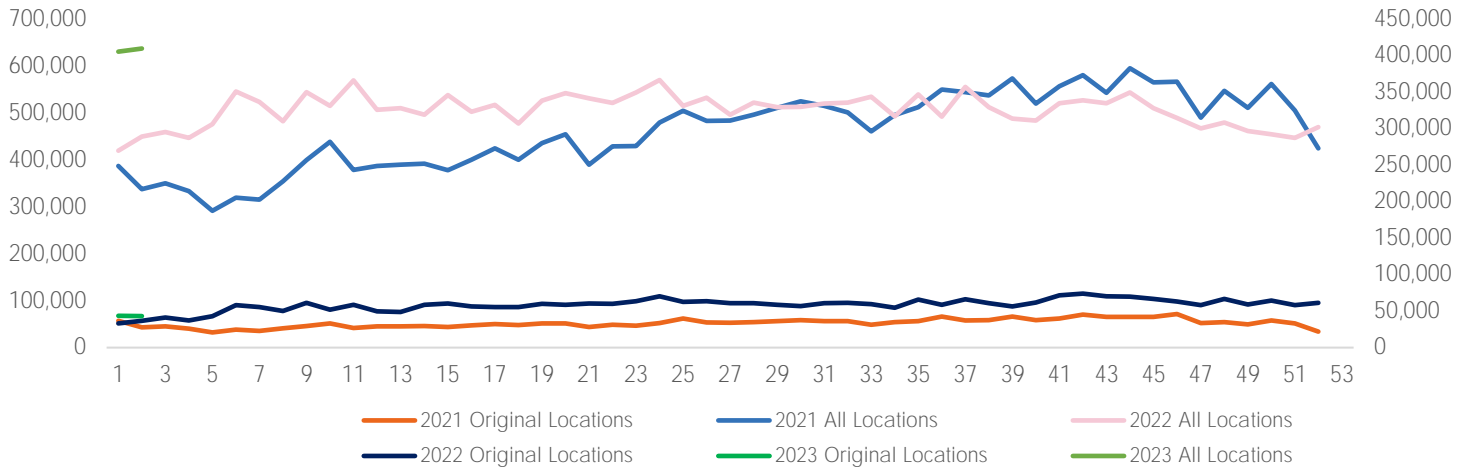

Visitors by Day (All Locations)

% Share of Visitors by Day

Visitors by Day Part - Weekend

Visitors by Day Part - Weekday

Day Parts are calculated using the following time periods:
 Morning 06:00AM - 10:59AM
 Lunch 11:00AM - 1:59PM
 Afternoon 2:00PM - 4:59PM
 Early Evening 5:00PM - 7:59PM
 Evening 8:00PM - 11:59PM

Long Term Trend by Week

Visitors by Hour

	Monday	Tuesday	Wednesday	Thursday	Friday	Saturday	Sunday
6:00	916	891	899	794	911	449	321
7:00	2,805	2,509	2,453	2,423	2,423	1,167	629
8:00	3,081	3,387	3,187	3,030	3,043	1,489	1,136
9:00	2,828	2,880	2,975	2,820	2,831	1,974	2,196
10:00	5,699	3,128	3,015	2,894	3,327	4,015	3,701
11:00	6,454	3,469	3,683	3,133	3,729	4,131	4,505
12:00	9,095	4,167	4,311	3,845	4,651	4,002	6,600
13:00	10,036	4,235	4,877	3,882	5,481	4,274	8,496
14:00	6,281	4,435	4,653	4,202	5,358	4,327	5,541
15:00	6,240	5,207	5,365	5,011	5,290	4,084	4,866
16:00	5,083	5,363	5,033	4,467	5,724	4,101	3,470
17:00	4,622	4,559	4,263	4,250	4,530	3,630	2,913
18:00	3,930	3,676	3,722	2,610	4,132	3,015	2,401
19:00	2,897	2,697	2,657	2,075	2,954	2,350	2,028
20:00	1,893	1,912	1,824	1,362	2,178	1,791	1,490
21:00	1,146	1,135	1,116	1,135	1,403	1,240	1,044
22:00	755	954	765	941	991	888	698
23:00	653	626	717	827	801	742	589