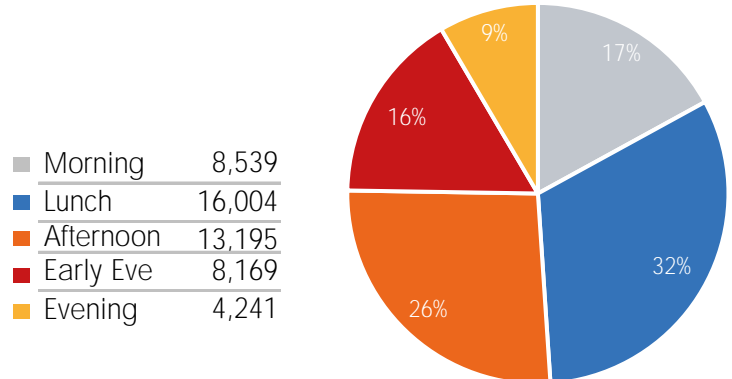

Visitor Totals

	Current Week	Previous Week	WoW % Change	2022	% v 2022 Change	2021	% v 2021 Change
Total Visitors	409,788	405,524	1.1%	449,827	-8.9%	337,749	21.3%

Key Stats

Monday was the busiest day this week with a total of 76,432 visits. The busiest hour was at 12:00 PM on Monday with 10,036 visits. The busiest location was SW Cor. Of Malcolm X & 125th with a total of 70,103 visits.

Visitors by Day (Original Locations)

	Monday	Tuesday	Wednesday	Thursday	Friday	Saturday	Sunday	Total
Current Week	9,633	5,679	5,049	4,303	6,193	5,402	6,907	43,166
Previous Week	5,496	5,122	6,477	6,723	7,101	6,588	6,038	43,545
2022	5,327	5,196	6,089	5,492	6,501	5,335	2,931	36,871
2021	5,216	8,912	5,781	6,176	5,425	6,251	5,465	43,226
WoW % Change	75.3%	10.9%	-17.4%	-36.0%	-12.8%	-18.0%	14.4%	-0.9%
% v 2022 Change	80.8%	9.3%	-17.1%	-21.6%	-4.7%	1.3%	135.7%	17.1%
% v 2021 Change	84.7%	-36.3%	-12.7%	-30.3%	14.2%	-13.6%	26.4%	-0.1%

Weather (High/Low F)

	Monday	Tuesday	Wednesday	Thursday	Friday	Saturday	Sunday
Current Week	60 / 51	59 / 55	56 / 48	55 / 51	65 / 54	61 / 48	58 / 53
Previous Week	58 / 47	54 / 45	57 / 48	58 / 52	59 / 50	59 / 53	61 / 43

Visitors by Day (All Locations)

% Share of Visitors by Day

Visitors by Day Part - Weekend

Visitors by Day Part - Weekday

Day Parts are calculated using the following time periods:
 Morning 06:00AM - 10:59AM
 Lunch 11:00AM - 1:59PM
 Afternoon 2:00PM - 4:59PM
 Early Evening 5:00PM - 7:59PM
 Evening 8:00PM - 11:59PM