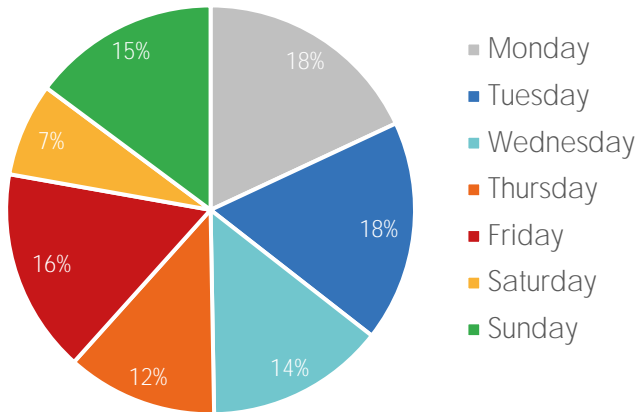

% Share of Visitors by Day