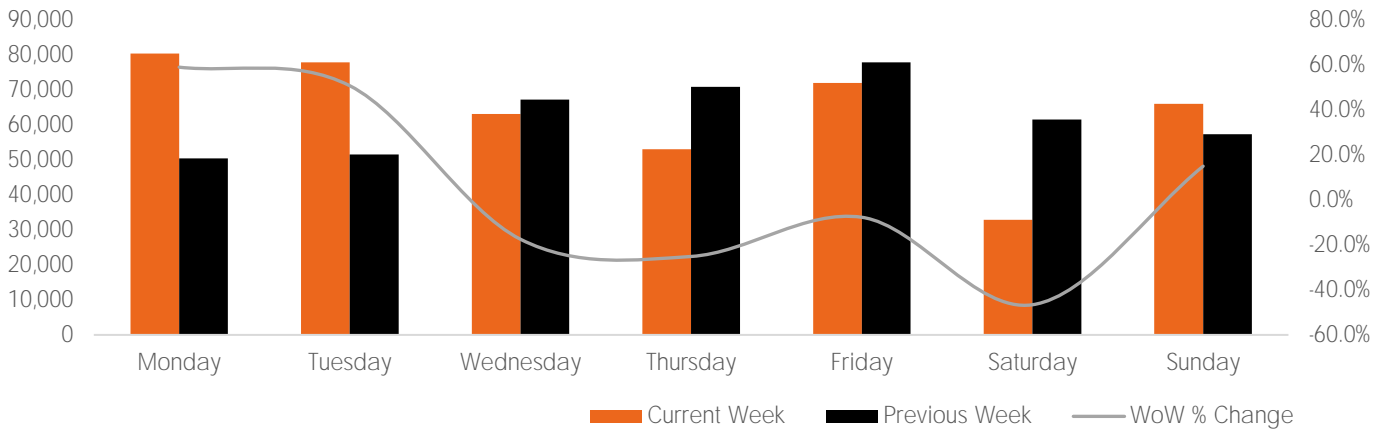

Visitors by Day (All Locations)