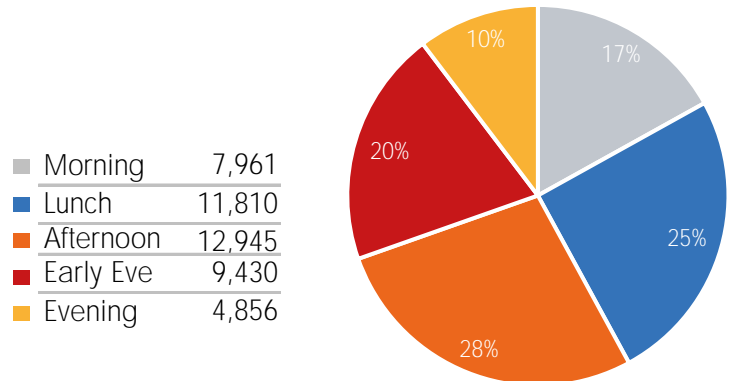

Footfall Report

125th St BID

Visitor Totals

	Current Week	Previous Week	WoW % Change	2022	% v 2022 Change	2021	% v 2021 Change
Total Visitors	446,519	437,926	2.0%	506,925	-11.9%	387,397	15.3%

Key Stats

Monday was the busiest day this week with a total of 80,598 visits. The busiest hour was at 12:00 PM on Monday with 7,803 visits. The busiest location was SW Cor. Of Malcolm X & 125th with a total of 72,164 visits.

Visitors by Day (Original Locations)

	Monday	Tuesday	Wednesday	Thursday	Friday	Saturday	Sunday	Total
Current Week	9,634	10,495	7,018	5,913	8,175	8,155	6,480	55,870
Previous Week	6,045	7,090	7,459	7,891	8,847	6,385	5,624	49,341
2022	8,297	8,593	6,665	4,012	8,704	7,973	5,631	49,875
2021	7,976	5,740	5,677	7,765	7,224	6,128	5,034	45,544
WoW % Change	59.4%	48.0%	-17.4%	-25.1%	-7.6%	27.7%	15.2%	13.2%
% v 2022 Change	16.1%	22.1%	5.3%	47.4%	-6.1%	2.3%	15.1%	12.0%
% v 2021 Change	20.8%	82.8%	23.6%	-23.9%	13.2%	33.1%	28.7%	22.7%

Weather (High/Low F)

	Monday	Tuesday	Wednesday	Thursday	Friday	Saturday	Sunday
Current Week	63 / 49	54 / 47	54 / 47	57 / 47	55 / 48	56 / 45	57 / 53
Previous Week	64 / 54	61 / 51	56 / 43	57 / 46	62 / 46	64 / 48	66 / 52

Visitors by Day (All Locations)

% Share of Visitors by Day

Visitors by Day Part - Weekend

Visitors by Day Part - Weekday

Day Parts are calculated using the following time periods:
 Morning 06:00AM - 10:59AM
 Lunch 11:00AM - 1:59PM
 Afternoon 2:00PM - 4:59PM
 Early Evening 5:00PM - 7:59PM
 Evening 8:00PM - 11:59PM