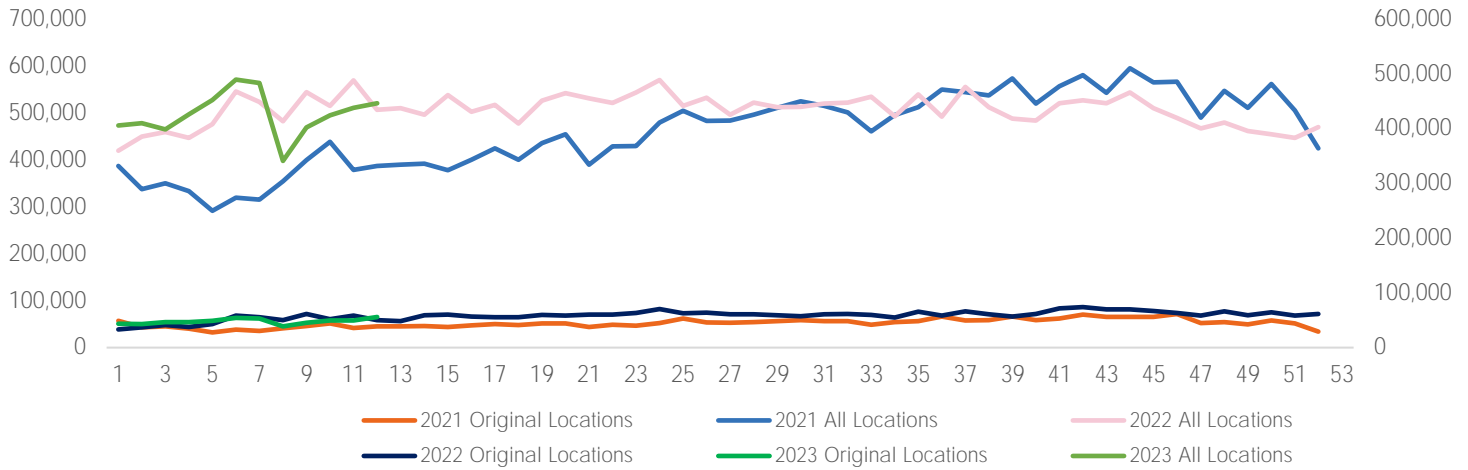

Visitors by Day (All Locations)

% Share of Visitors by Day

Visitors by Day Part - Weekend

Visitors by Day Part - Weekday

Day Parts are calculated using the following time periods:
 Morning 06:00AM - 10:59AM
 Lunch 11:00AM - 1:59PM
 Afternoon 2:00PM - 4:59PM
 Early Evening 5:00PM - 7:59PM
 Evening 8:00PM - 11:59PM

Long Term Trend by Week

Visitors by Hour

	Monday	Tuesday	Wednesday	Thursday	Friday	Saturday	Sunday
6:00	993	952	774	737	930	301	530
7:00	1,946	2,765	2,344	2,366	2,640	541	956
8:00	2,895	3,286	2,729	3,729	3,075	920	2,216
9:00	4,361	4,812	3,103	3,296	4,734	1,168	3,456
10:00	4,999	5,568	3,819	3,211	4,443	1,772	4,062
11:00	5,517	6,567	4,707	3,882	4,858	2,336	4,156
12:00	7,107	6,572	6,091	3,920	6,337	2,724	5,259
13:00	7,803	7,295	6,207	4,129	7,586	2,589	6,556
14:00	7,104	6,144	5,459	3,768	6,137	2,661	6,329
15:00	6,716	5,966	5,712	4,215	6,315	2,965	5,904
16:00	6,264	5,938	4,711	4,451	5,436	3,157	4,873
17:00	5,669	5,570	4,576	3,988	5,133	2,550	4,311
18:00	4,968	5,186	3,983	3,333	4,272	2,360	4,445
19:00	3,964	3,541	2,951	2,485	3,088	2,027	3,166
20:00	2,641	2,431	1,761	1,673	2,089	1,266	2,385
21:00	2,097	1,447	1,089	1,154	1,506	883	1,757
22:00	1,475	1,039	714	809	1,030	688	1,247
23:00	1,240	821	556	570	729	458	1,028