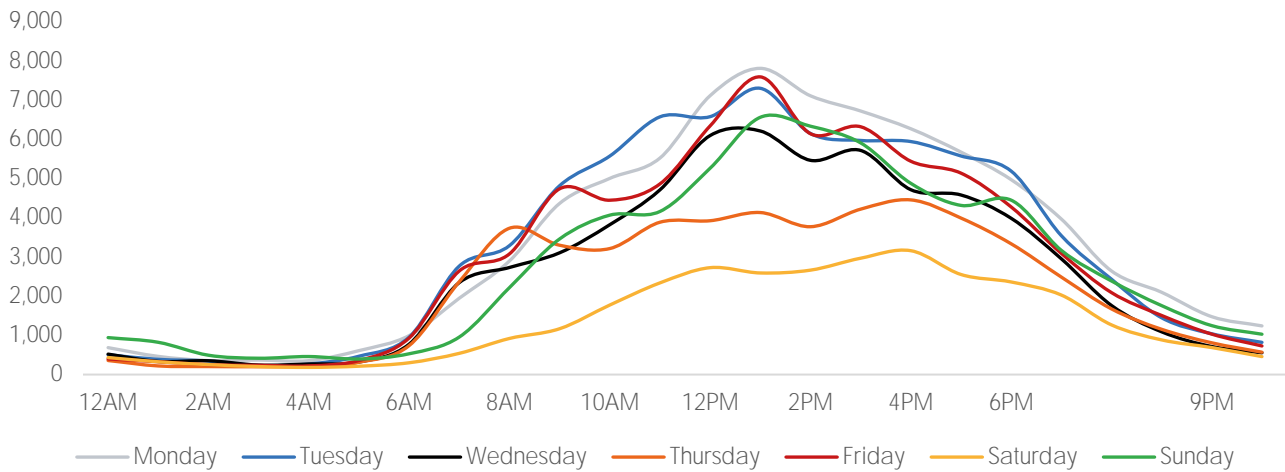

Visitors by Day (All Locations)

% Share of Visitors by Day

Visitors by Day Part - Weekend

Visitors by Day Part - Weekday

Day Parts are calculated using the following time periods:
 Morning 06:00AM - 10:59AM
 Lunch 11:00AM - 1:59PM
 Afternoon 2:00PM - 4:59PM
 Early Evening 5:00PM - 7:59PM
 Evening 8:00PM - 11:59PM

Long Term Trend by Week

Visitors by Hour

	Monday	Tuesday	Wednesday	Thursday	Friday	Saturday	Sunday
6:00	993	952	774	737	930	301	530
7:00	1,946	2,765	2,344	2,366	2,640	541	956
8:00	2,895	3,286	2,729	3,729	3,075	920	2,216
9:00	4,361	4,812	3,103	3,296	4,734	1,168	3,456
10:00	4,999	5,568	3,819	3,211	4,443	1,772	4,062
11:00	5,517	6,567	4,707	3,882	4,858	2,336	4,156
12:00	7,107	6,572	6,091	3,920	6,337	2,724	5,259
13:00	7,803	7,295	6,207	4,129	7,586	2,589	6,556
14:00	7,104	6,144	5,459	3,768	6,137	2,661	6,329
15:00	6,716	5,966	5,712	4,215	6,315	2,965	5,904
16:00	6,264	5,938	4,711	4,451	5,436	3,157	4,873
17:00	5,669	5,570	4,576	3,988	5,133	2,550	4,311
18:00	4,968	5,186	3,983	3,333	4,272	2,360	4,445
19:00	3,964	3,541	2,951	2,485	3,088	2,027	3,166
20:00	2,641	2,431	1,761	1,673	2,089	1,266	2,385
21:00	2,097	1,447	1,089	1,154	1,506	883	1,757
22:00	1,475	1,039	714	809	1,030	688	1,247
23:00	1,240	821	556	570	729	458	1,028