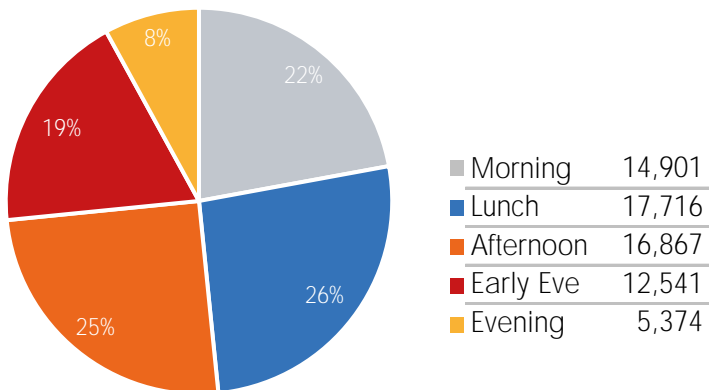

Footfall Report

125th St BID

Visitor Totals

	Current Week	Previous Week	WoW % Change	2022	% v 2022 Change	2021	% v 2021 Change
Total Visitors	446,519	437,926	2.0%	506,925	-11.9%	387,397	15.3%

Key Stats

Monday was the busiest day this week with a total of 80,598 visits. The busiest hour was at 12:00 PM on Monday with 7,803 visits. The busiest location was SW Cor. Of Malcolm X & 125th with a total of 72,164 visits.

Visitors by Day (All Locations)

% Share of Visitors by Day

Visitors by Day Part - Weekend

Visitors by Day Part - Weekday

Day Parts are calculated using the following time periods:
 Morning 06:00AM - 10:59AM
 Lunch 11:00AM - 1:59PM
 Afternoon 2:00PM - 4:59PM
 Early Evening 5:00PM - 7:59PM
 Evening 8:00PM - 11:59PM

Long Term Trend by Week

Visitors by Hour

	Monday	Tuesday	Wednesday	Thursday	Friday	Saturday	Sunday
6:00	993	952	774	737	930	301	530
7:00	1,946	2,765	2,344	2,366	2,640	541	956
8:00	2,895	3,286	2,729	3,729	3,075	920	2,216
9:00	4,361	4,812	3,103	3,296	4,734	1,168	3,456
10:00	4,999	5,568	3,819	3,211	4,443	1,772	4,062
11:00	5,517	6,567	4,707	3,882	4,858	2,336	4,156
12:00	7,107	6,572	6,091	3,920	6,337	2,724	5,259
13:00	7,803	7,295	6,207	4,129	7,586	2,589	6,556
14:00	7,104	6,144	5,459	3,768	6,137	2,661	6,329
15:00	6,716	5,966	5,712	4,215	6,315	2,965	5,904
16:00	6,264	5,938	4,711	4,451	5,436	3,157	4,873
17:00	5,669	5,570	4,576	3,988	5,133	2,550	4,311
18:00	4,968	5,186	3,983	3,333	4,272	2,360	4,445
19:00	3,964	3,541	2,951	2,485	3,088	2,027	3,166
20:00	2,641	2,431	1,761	1,673	2,089	1,266	2,385
21:00	2,097	1,447	1,089	1,154	1,506	883	1,757
22:00	1,475	1,039	714	809	1,030	688	1,247
23:00	1,240	821	556	570	729	458	1,028